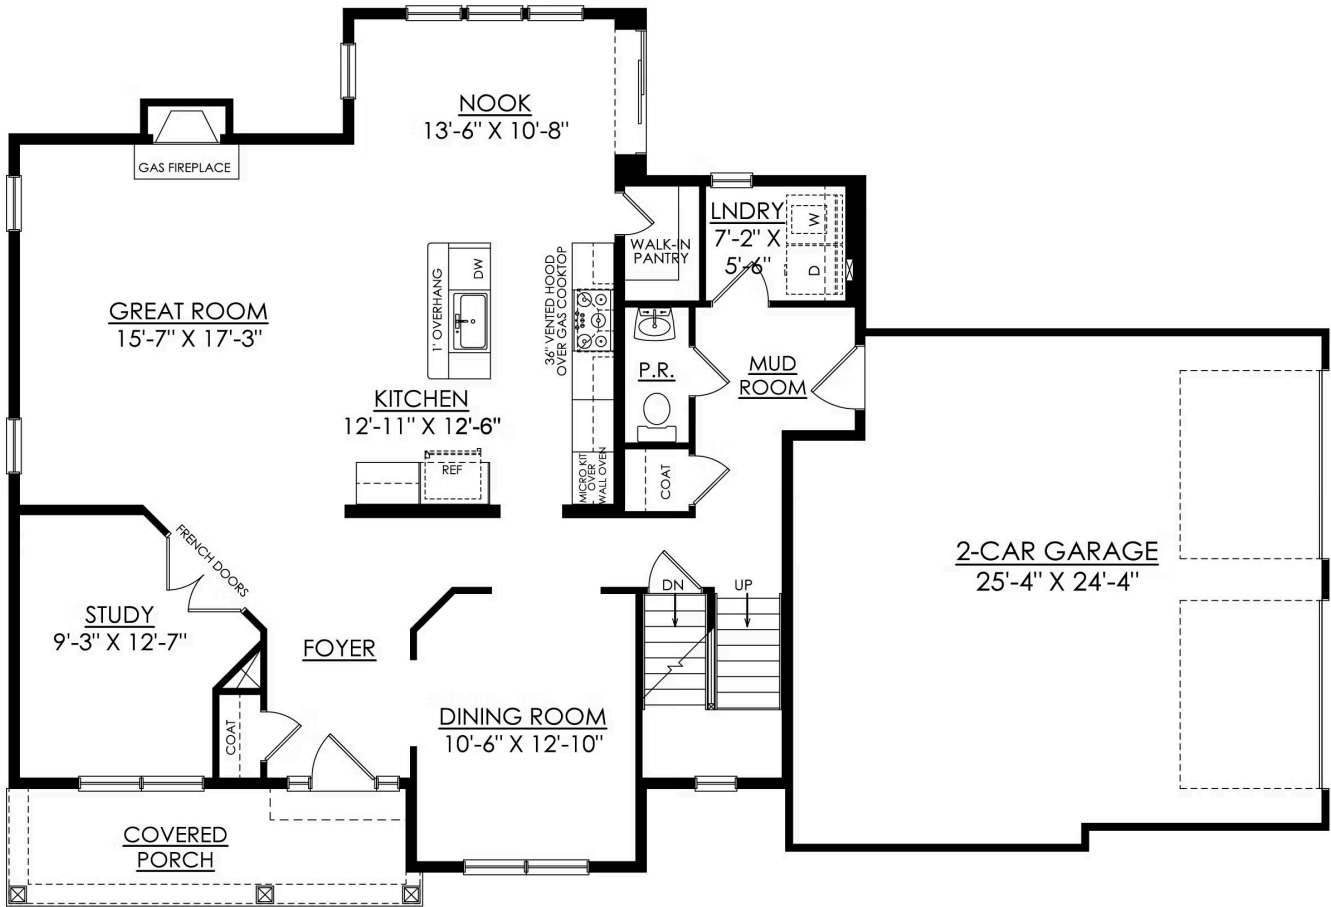

Bellwood

Available in 4 Communities

BELLWOOD TRADITIONAL SE STARTING AT 2640 SF ESTATE

1ST FLOOR PLAN