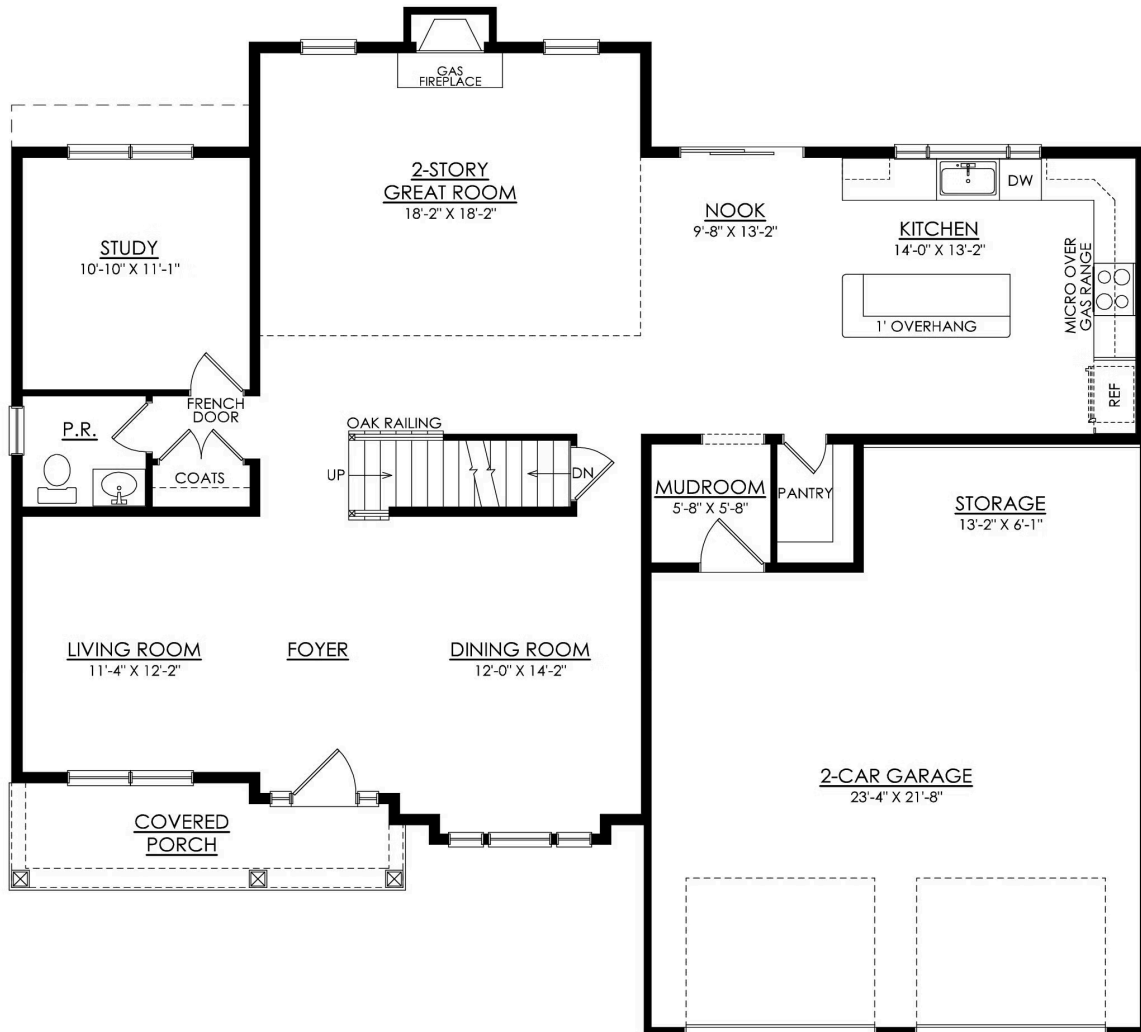

Breckenridge Grande

Available in 6 Communities

PLAN DETAILS

4 Beds 3.5 Baths 3,114 Sq Ft

2 Story 2 Car Garage

Farmhouse Elevation

Experience luxury living the Breckenridge Grande, offering over 3,000 sq ft of living space. Entertain in the stunning 2-story Great Room or relax in the nearby Living Room. The enormous kitchen features ample counter space and storage, with several configuration options to fit your lifestyle. The Dining Room is perfect for formal dinners while the Study offers a quiet place to work from home. The spacious Owners' Suite is located on the second floor and includes its own Sitting Area and full Bathroom for ultimate privacy. An additional bedroom with an ensuite Bath is perfect for a guest suite or anyone in your family that needs a little more privacy. 2 more spacious bedrooms share a hall Bath, with a convenient 2nd floor Laundry Room nearby. Some images, videos, virtual tours shown ma ...
Read More at tuskeshomes.com

PLAN FEATURES

- 4 Bedrooms
- 3.5 Bathrooms
- 2-Car Garage
- Starting at 3,113 Square Feet
- Spacious Pantry
- Kitchen Island with Granite or Quartz Countertops
- Stainless Steel Range/Oven, Microwave, and Dishwasher
- Private Owners' Suite with Sitting Area
- 2nd Floor Laundry Room
- Mudroom
- Multiple Optional Kitchen and Bedroom Layouts

Breckenridge Grande

Available in 6 Communities

Farmhouse Elevation

Traditional Elevation

Breckenridge Grande

Available in 6 Communities

BRECKENRIDGE GRANDE TRADITIONAL 1ST FLOOR PLAN PREMIER

Breckenridge Grande

Available in 6 Communities

BRECKENRIDGE GRANDE TRADITIONAL 2ND FLOOR PLAN PREMIER

Breckenridge Grande

Available in 6 Communities

Breckenridge Grande

Available in 6 Communities

Breckenridge Grande

Available in 6 Communities