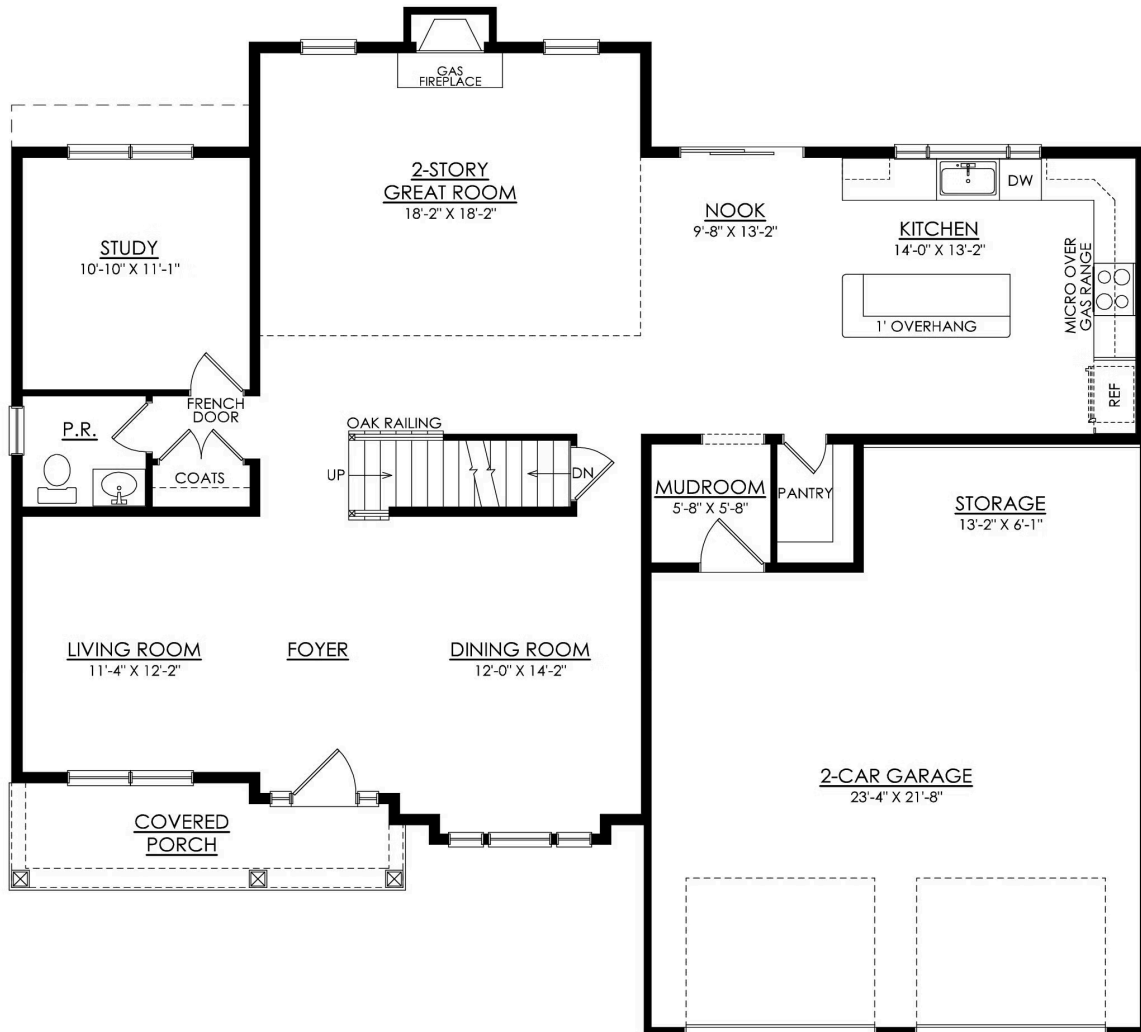

Breckenridge Grande

Available in 7 Communities

PLAN DETAILS

4 Beds 3.5 Baths 3,114 Sq Ft

2 Story 2 Car Garage

Farmhouse Elevation

Experience luxury living the Breckenridge Grande, offering over 3,000 sq ft of living space. Entertain in the stunning 2-story Great Room or relax in the nearby Living Room. The enormous kitchen features ample counter space and storage, with several configuration options to fit your lifestyle. The Dining Room is perfect for formal dinners while the Study offers a quiet place to work from home. The spacious Owners' Suite is located on the second floor and includes its own Sitting Area and full Bathroom for ultimate privacy. An additional bedroom with an ensuite Bath is perfect for a guest suite or anyone in your family that needs a little more privacy. 2 more spacious bedrooms share a hall Bath, with a convenient 2nd floor Laundry Room nearby. Some images, videos, virtual tours shown ma ...
Read More at tuskeshomes.com

PLAN FEATURES

- 4 Bedrooms
- 3.5 Bathrooms
- 2-Car Garage
- Starting at 3,113 Square Feet
- Spacious Pantry
- Kitchen Island with Granite or Quartz Countertops
- Stainless Steel Range/Oven, Microwave, and Dishwasher
- Private Owners' Suite with Sitting Area
- 2nd Floor Laundry Room
- Mudroom
- Multiple Optional Kitchen and Bedroom Layouts

Breckenridge Grande

Available in 7 Communities

Farmhouse Elevation

Traditional Elevation

Breckenridge Grande

Available in 7 Communities

BRECKENRIDGE GRANDE TRADITIONAL 1ST FLOOR PLAN PREMIER

Breckenridge Grande

Available in 7 Communities

BRECKENRIDGE GRANDE TRADITIONAL 2ND FLOOR PLAN PREMIER

Breckenridge Grande

Available in 7 Communities

Breckenridge Grande

Available in 7 Communities

Breckenridge Grande

Available in 7 Communities