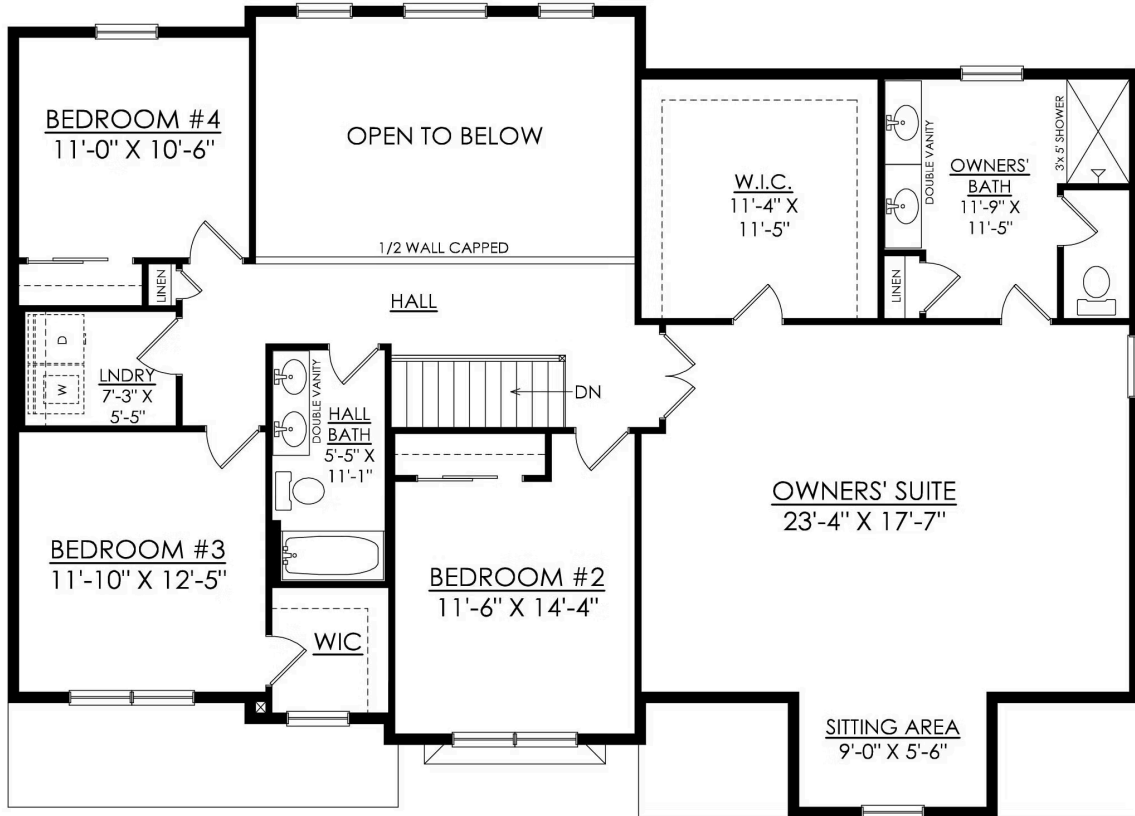

Breckenridge

Available in 4 Communities

PLAN DETAILS

- 4 Beds 2.5 Baths 2,948 Sq Ft
- 2 Story 2 Car Garage

Farmhouse Elevation

The Breckenridge is a luxurious single-family home with over 2,900 sq ft of living space, perfect for those who appreciate fine living and require extra room. Enjoy entertaining guests in the beautiful 2-story Great Room or cozy up in the nearby Living Room. The spacious Kitchen features ample counter space with versatile configurations. Host formal dinners in the elegant Dining Room or work from home in the private Study with a convenient nearby Powder Room. The lavish Owners' Suite is situated on the second floor, offering a Sitting Room and a private full Bathroom for maximum comfort. Additionally, three more generously sized Bedrooms share a hall bath, with a convenient second-floor Laundry Room nearby. With the optional Breckenridge Grande enhancement, enjoy an alternate second floor p ... Read More at tuskeshomes.com

PLAN FEATURES

- 4 Bedrooms
- 2.5 Bathrooms
- 2-Car Garage
- Starting at 2,954 Square Feet
- Optional Breckenridge Grande Expansion for Added Mudroom, Additional Space in Owners' Suite, and Private Bath in Bedroom #2
- Granite or Quartz Countertops
- GE Stainless Steel Range/Oven, Microwave, and Dishwasher
- 2-Story Great Room
- Private Owners' Suite with Sitting Area
- 2nd Floor Laundry Room
- Multiple Alternate Kitchen Layouts

Breckenridge

Available in 4 Communities

Breckenridge

Available in 4 Communities

BRECKENRIDGE TRADITIONAL
STARTING AT 2954 SF
PREMIER

1ST FLOOR PLAN

Breckenridge

Available in 4 Communities

BRECKENRIDGE TRADITIONAL
STARTING AT 2954 SF
PREMIER

2ND FLOOR PLAN

Breckenridge

Available in 4 Communities

Breckenridge

Available in 4 Communities

Breckenridge

Available in 4 Communities