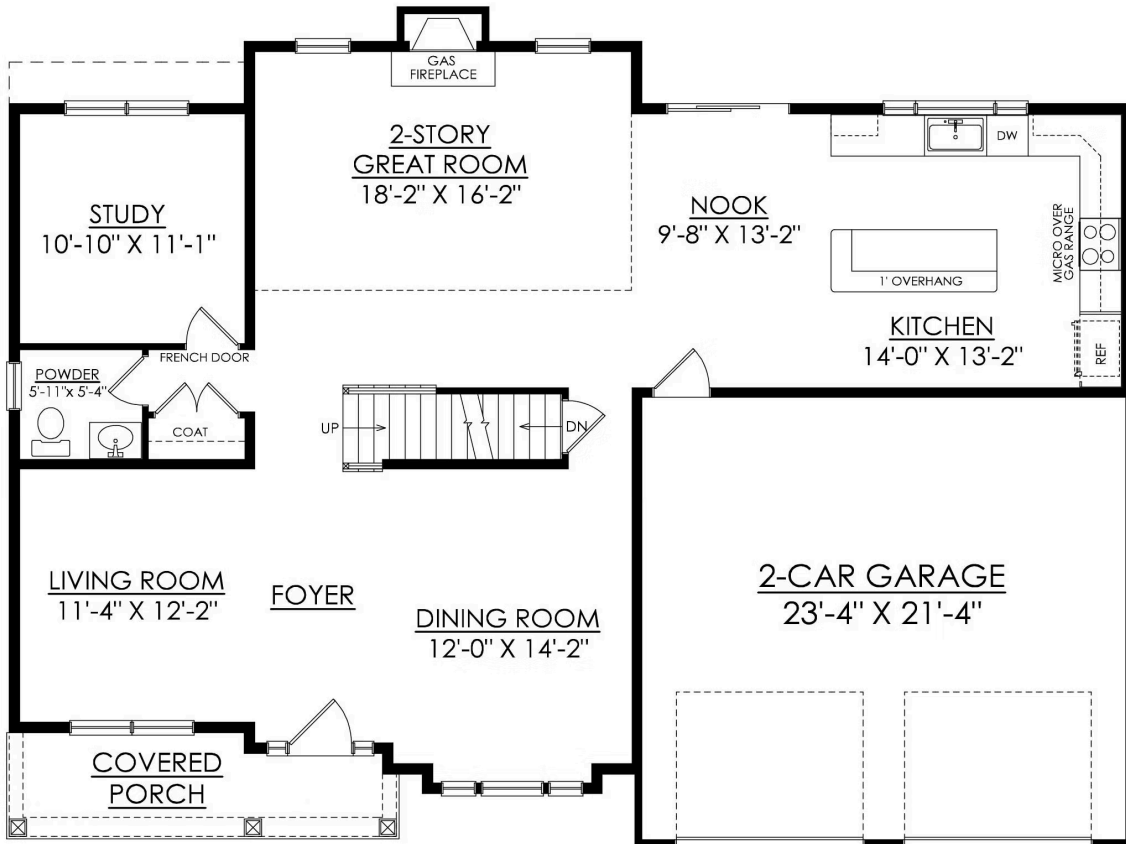

Breckenridge

Available in 4 Communities

BRECKENRIDGE TRADITIONAL
STARTING AT 2954 SF
PREMIER

1ST FLOOR PLAN