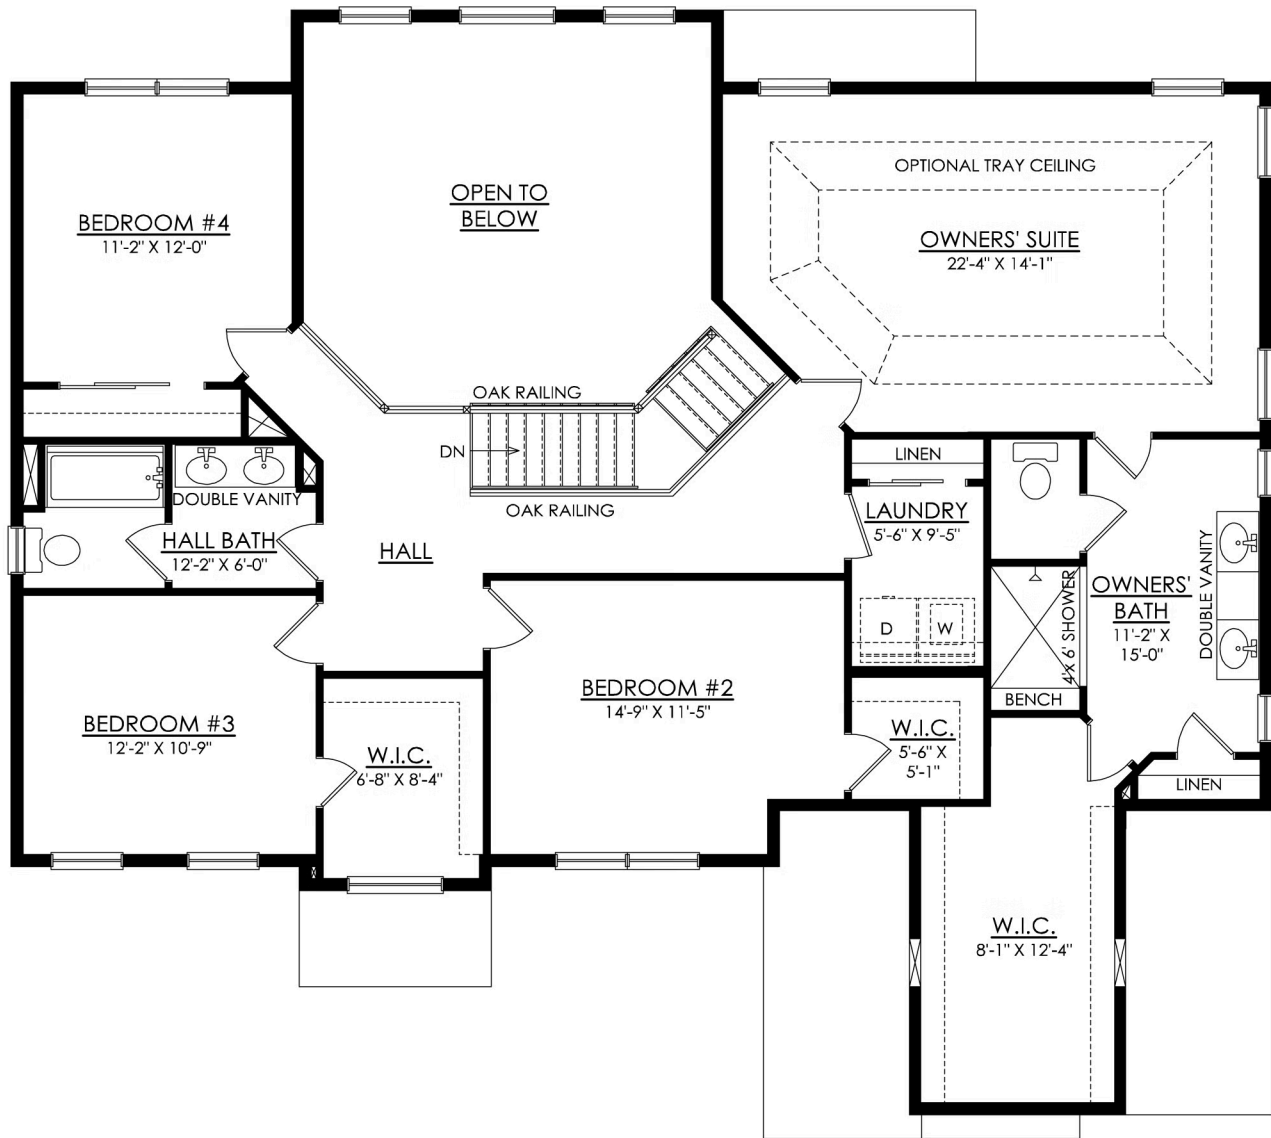

Churchill

Available in 5 Communities

CHURCHILL TRADITIONAL 2ND FLOOR PLAN ESTATE