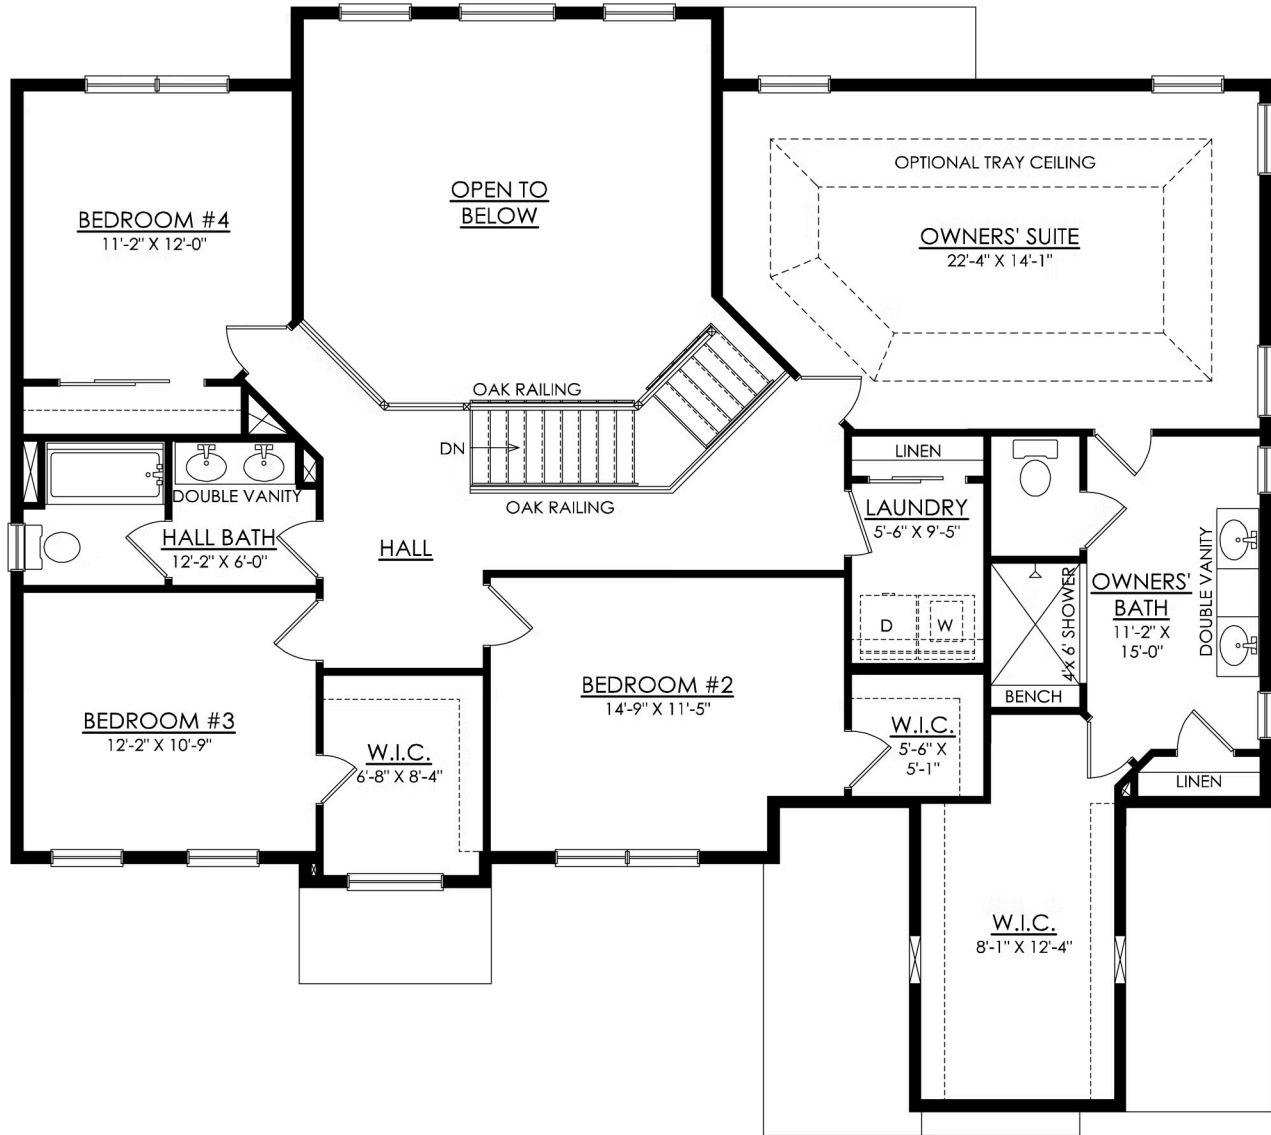

Churchill

Available in 4 Communities

CHURCHILL TRADITIONAL 2ND FLOOR PLAN ESTATE