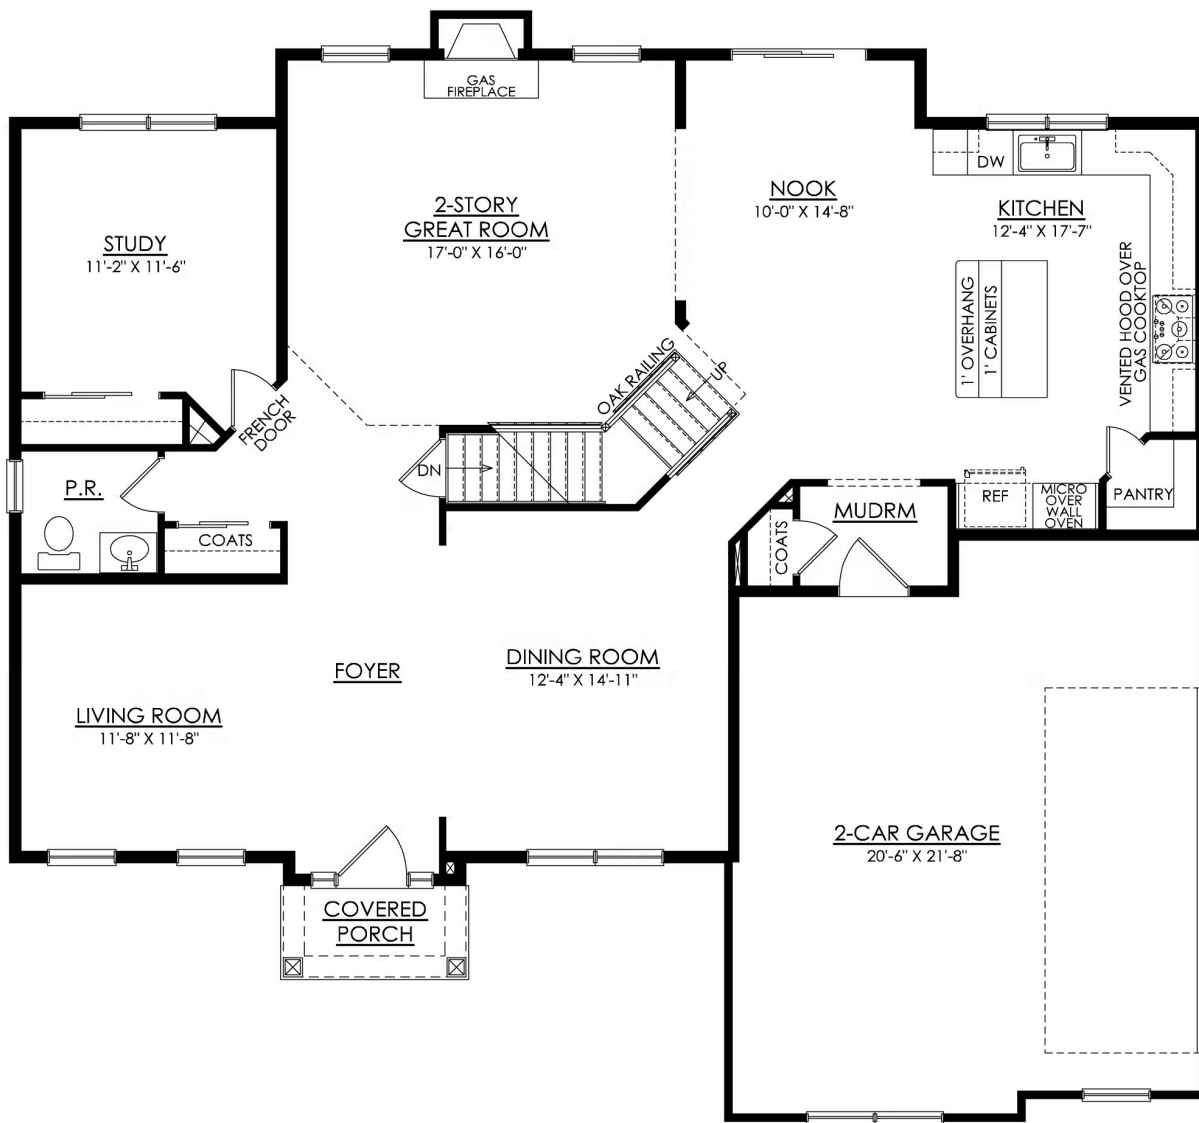

Churchill

Available in 5 Communities

PLAN DETAILS

4 Beds 2.5 Baths 3,060 Sq Ft

2 Story 2 Car Garage

Farmhouse Elevation

Discover the perfect family home in The Churchill! This beauty offers over 3000 sq ft of living space of elegance and comfort. The 2-story Great Room sets the tone of this open-concept floorplan, while the living room provides a warm and inviting space for gatherings. The gourmet Kitchen, complete with Dining Nook leading to the backyard, is a chef's dream with ample countertop space and a large island with room for seating. A formal dining room and study complete the main level. The second floor boasts a luxurious Owners' Suite with private Bath. Three additional Bedrooms, a shared hall Bath, and a conveniently located 2nd floor Laundry Room can also be found upstairs. Some images, videos, virtual tours shown may be from a previously built Tuskes home of similar design. Actual options ... Read More at tuskeshomes.com

PLAN FEATURES

- 4 Bedrooms
- 2.5 Bathrooms
- 2-Car Garage
- Starting at 3,060 Square Feet
- 2-Story Great Room
- Kitchen Island with Granite or Quartz Countertops
- GE Stainless Steel Range/Oven, Microwave, and Dishwasher
- Private Owners' Suite with Walk-In Closet
- Optional Soaking Tub in Owners' Bath
- 2nd Floor Laundry Room
- Optional Soaking Tub in Owners' Bath

Churchill

Available in 5 Communities

Traditional Elevation

Farmhouse Elevation

Churchill

Available in 5 Communities

CHURCHILL TRADITIONAL 1ST FLOOR PLAN ESTATE

Churchill