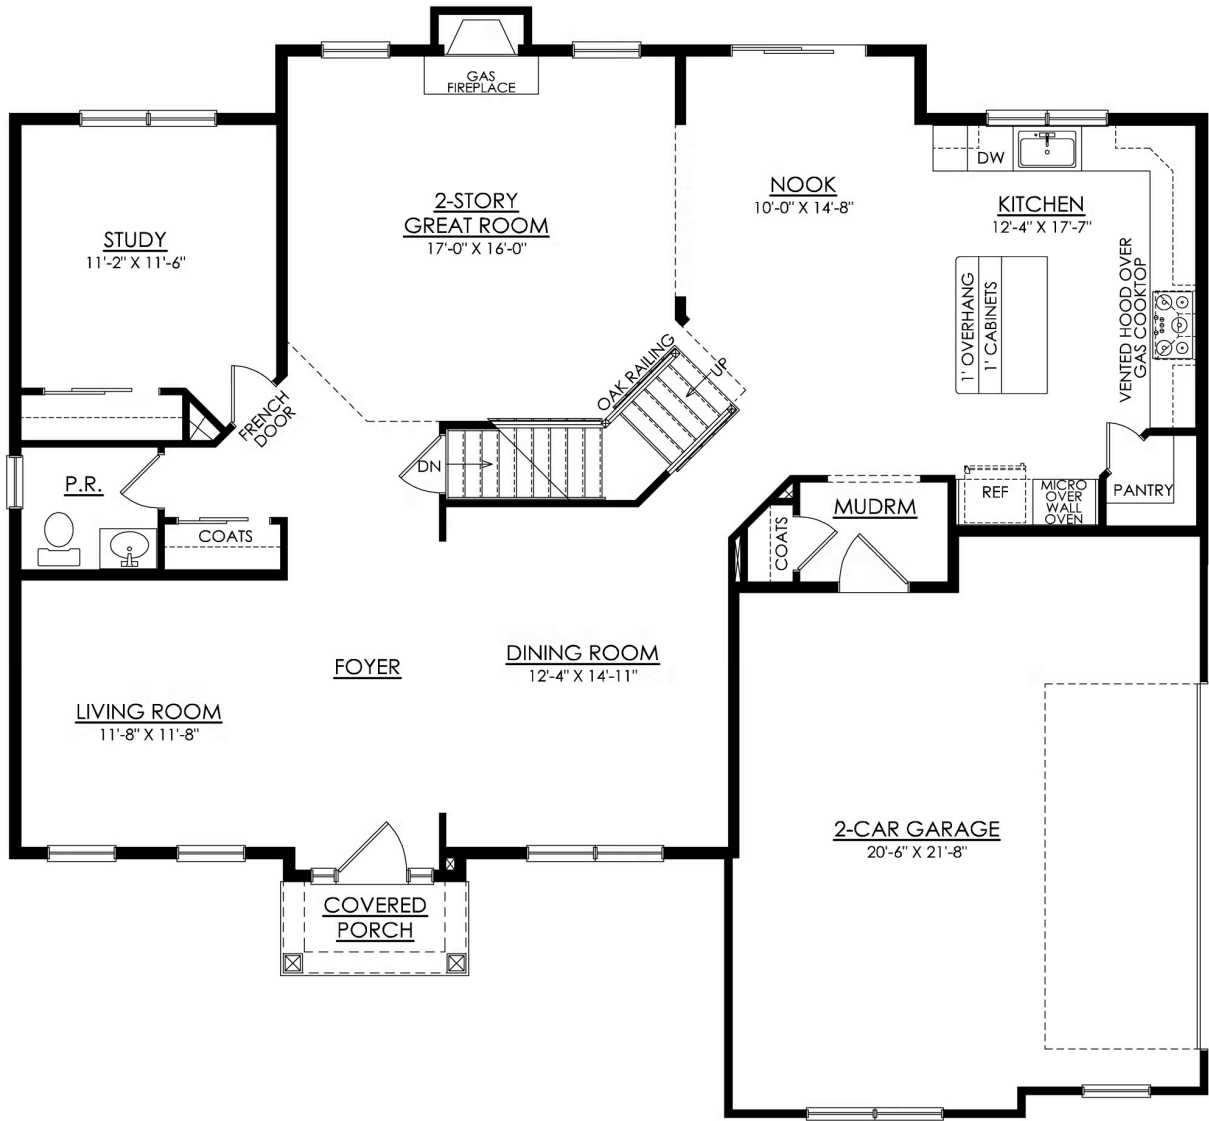

Churchill

Available in 4 Communities

PLAN DETAILS

- 4 Beds 2.5 Baths 3,060 Sq Ft
- 2 Story 2 Car Garage

Farmhouse Elevation

Discover the perfect family home in The Churchill! This beauty offers over 3000 sq ft of living space of elegance and comfort. The 2-story Great Room sets the tone of this open-concept floorplan, while the living room provides a warm and inviting space for gatherings. The gourmet Kitchen, complete with Dining Nook leading to the backyard, is a chef's dream with ample countertop space and a large island with room for seating. A formal dining room and study complete the main level. The second floor boasts a luxurious Owners' Suite with private Bath. Three additional Bedrooms, a shared hall Bath, and a conveniently located 2nd floor Laundry Room can also be found upstairs. Some images, videos, virtual tours shown may be from a previously built Tuskes home of similar design. Actual options ... Read More at tuskeshomes.com

PLAN FEATURES

- 4 Bedrooms
- 2.5 Bathrooms
- 2-Car Garage
- Starting at 3,060 Square Feet
- 2-Story Great Room
- Kitchen Island with Granite or Quartz Countertops
- GE Stainless Steel Range/Oven, Microwave, and Dishwasher
- Private Owners' Suite with Walk-In Closet
- Optional Soaking Tub in Owners' Bath
- 2nd Floor Laundry Room
- Optional Soaking Tub in Owners' Bath

Churchill

Available in 4 Communities

Traditional Elevation

Farmhouse Elevation

Churchill

Available in 4 Communities

CHURCHILL TRADITIONAL 1ST FLOOR PLAN ESTATE

Churchill