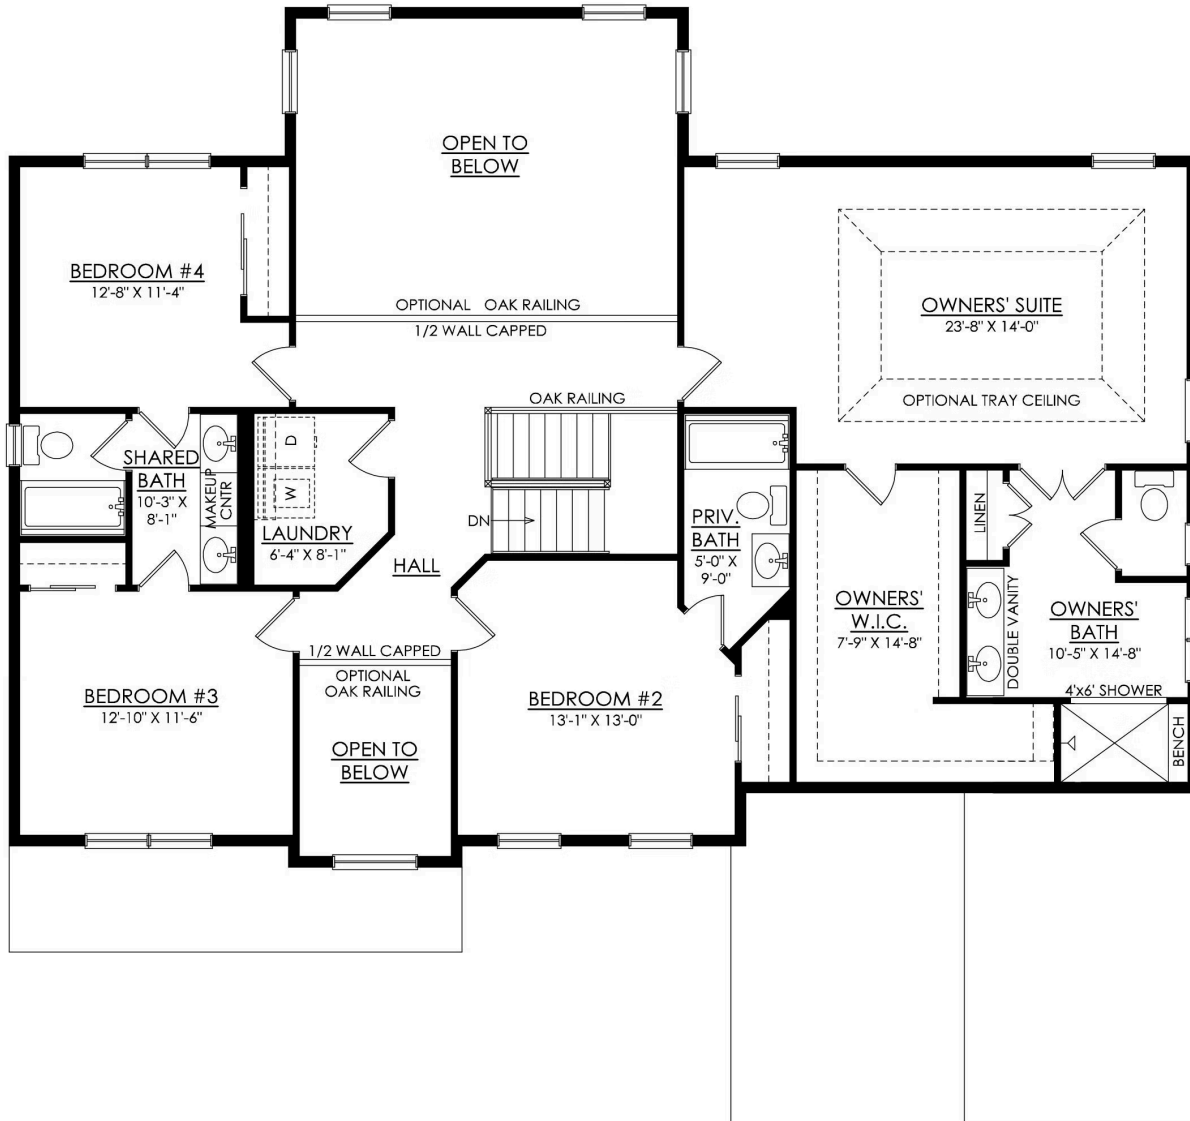

Juniper

Available in 6 Communities

PLAN DETAILS

4 Beds 3.5 Baths 3,307 Sq Ft

2 Story 2 Car Garage

Farmhouse Elevation

Elevate your lifestyle with the Juniper, offering the perfect balance of privacy and comfort for you and your family. An impressive two-story Foyer sets the tone for this home's spacious open-concept main living area. The Kitchen is a cook's dream, with an expanded island, a walk-in pantry, and a butler's pantry for serving drinks or snacks. The airy 2-story Great Room boasts a gas fireplace and plenty of windows for natural light. A private Study and Powder Room complete the 1st floor layout. Head up the open staircase to find an enormous Owners' Suite with a sitting area, a walk-in closet, and a private Bath. Additionally, a Guest Suite with its own Bath, two additional Bedrooms that share a Jack-n-Jill bath, and a convenient laundry room can also be found on the 2nd floor. Som ... Read More at tuskeshomes.com

PLAN FEATURES

- 4 Bedrooms
- 3.5 Bathrooms
- 2-Car Garage
- Starting at 3,307 Square Feet
- Quartz or Granite Countertops
- GE Stainless Steel Range/Oven, Microwave, and Dishwasher
- Butler's Pantry and Walk-In Pantry
- Two-Story Great Room
- Two-Story Foyer
- Study
- 2nd Floor Laundry
- Private Owners' Suite

Juniper

Available in 6 Communities

Juniper

Available in 6 Communities

JUNIPER FARMHOUSE 1ST FLOOR PLAN HERITAGE

Juniper

Available in 6 Communities

JUNIPER FARMHOUSE 2ND FLOOR PLAN HERITAGE