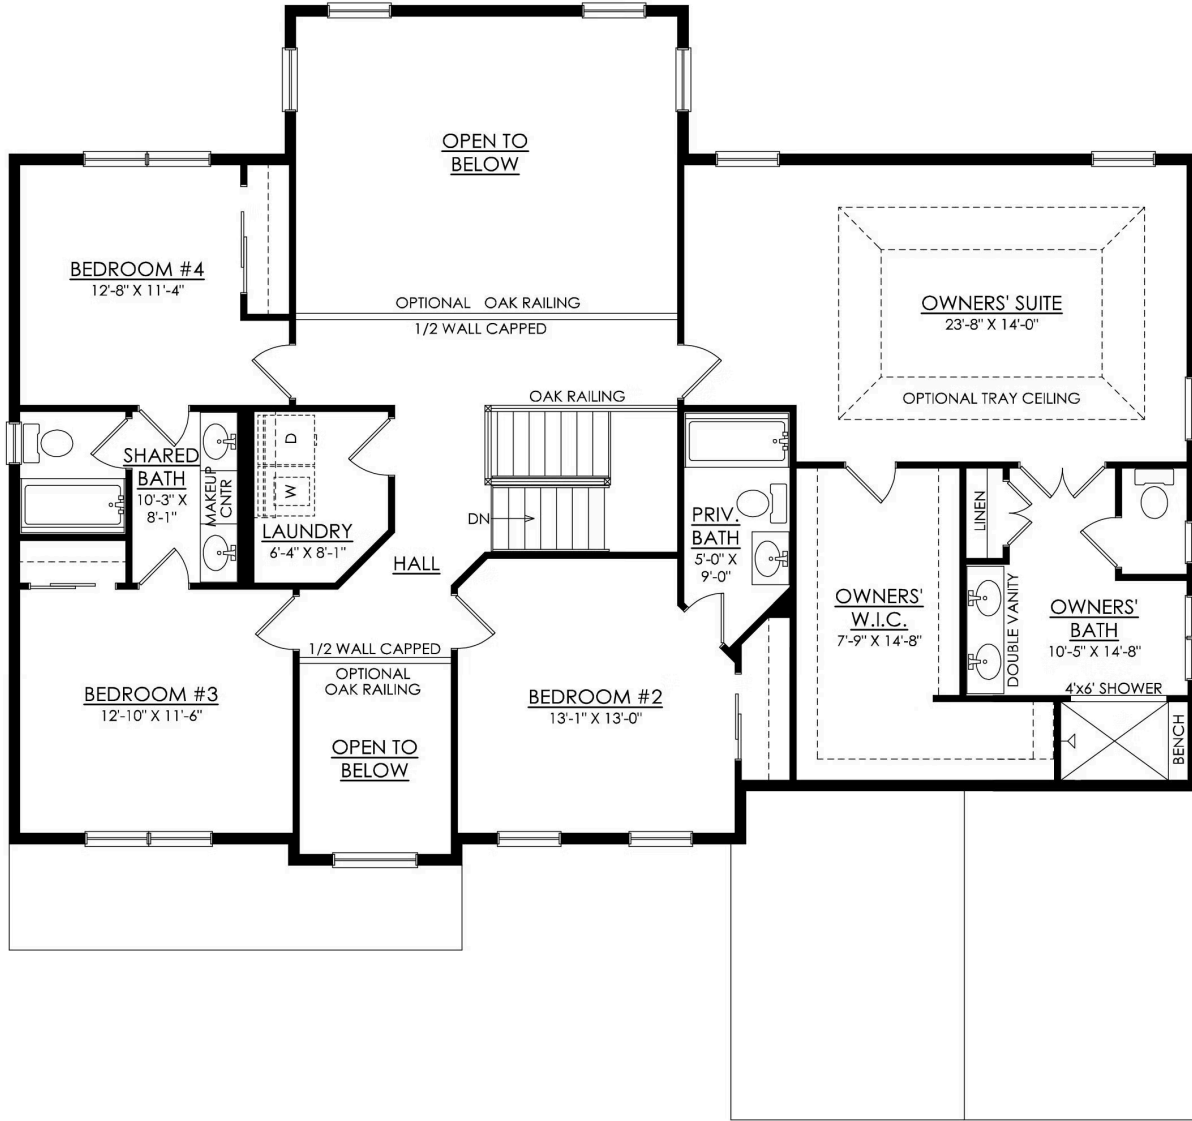

Juniper

Available in 5 Communities

PLAN DETAILS

- 4 Beds 3.5 Baths 3,307 Sq Ft
- 2 Story 2 Car Garage

Farmhouse Elevation

Elevate your lifestyle with the Juniper, offering the perfect balance of privacy and comfort for you and your family. An impressive two-story Foyer sets the tone for this home's spacious open-concept main living area. The Kitchen is a cook's dream, with an expanded island, a walk-in pantry, and a butler's pantry for serving drinks or snacks. The airy 2-story Great Room boasts a gas fireplace and plenty of windows for natural light. A private Study and Powder Room complete the 1st floor layout. Head up the open staircase to find an enormous Owners' Suite with a sitting area, a walk-in closet, and a private Bath. Additionally, a Guest Suite with its own Bath, two additional Bedrooms that share a Jack-n-Jill bath, and a convenient laundry room can also be found on the 2nd floor. Som ... Read More at tuskeshomes.com

PLAN FEATURES

- 4 Bedrooms
- 3.5 Bathrooms
- 2-Car Garage
- Starting at 3,307 Square Feet
- Quartz or Granite Countertops
- GE Stainless Steel Range/Oven, Microwave, and Dishwasher
- Butler's Pantry and Walk-In Pantry
- Two-Story Great Room
- Two-Story Foyer
- Study
- 2nd Floor Laundry
- Private Owners' Suite

Juniper

Available in 5 Communities

Juniper

Available in 5 Communities

JUNIPER FARMHOUSE 2ND FLOOR PLAN HERITAGE

Juniper

Available in 5 Communities

Juniper