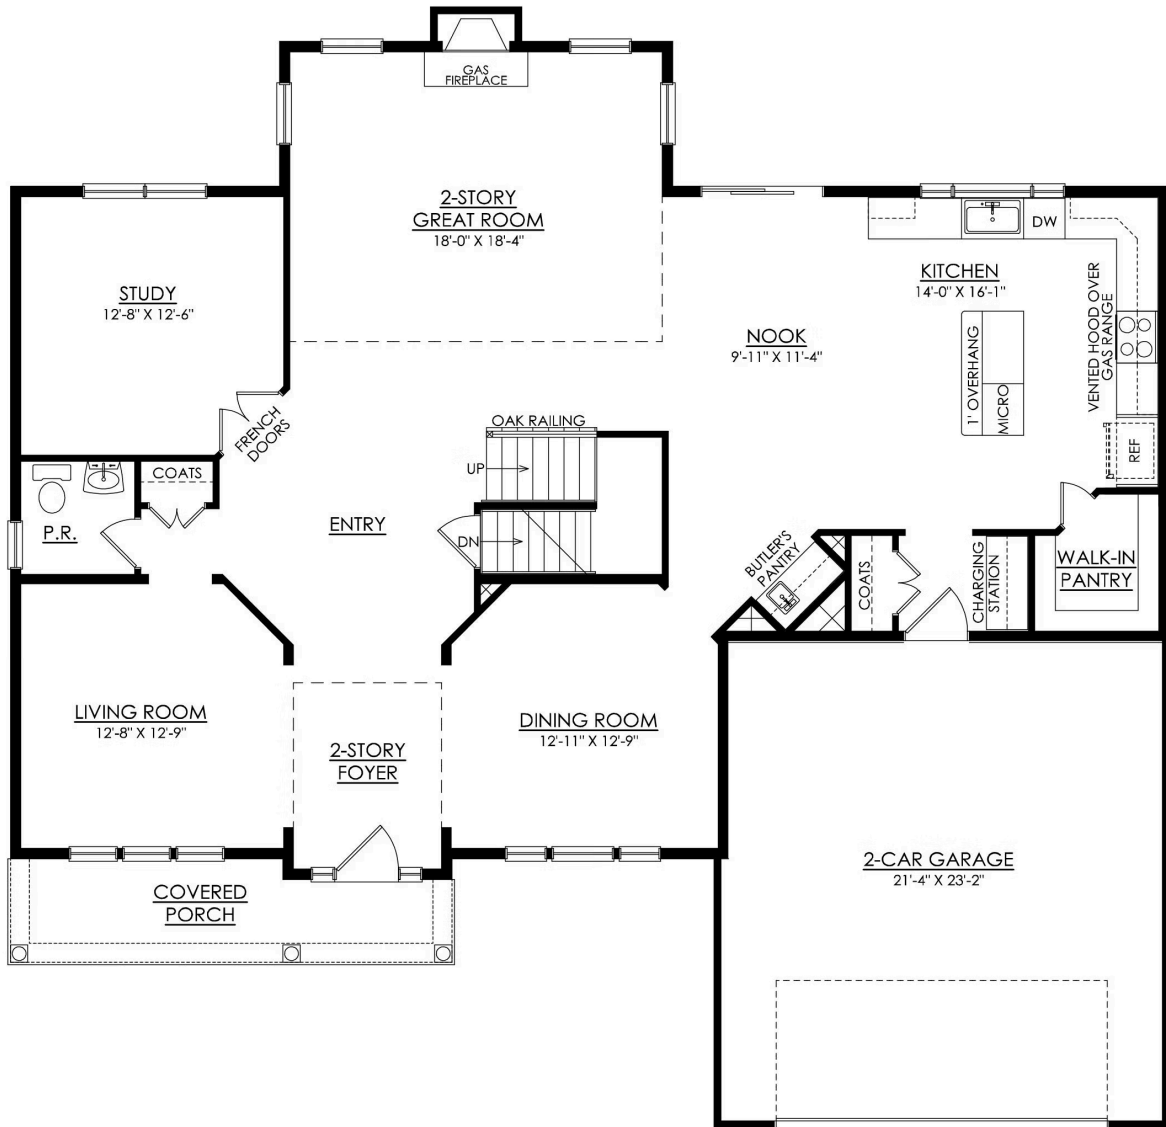

Juniper

Available in 6 Communities

PLAN DETAILS

4 Beds 3.5 Baths 3,307 Sq Ft

2 Story 2 Car Garage

Farmhouse Elevation

Elevate your lifestyle with the Juniper, offering the perfect balance of privacy and comfort for you and your family. An impressive two-story Foyer sets the tone for this home's spacious open-concept main living area. The Kitchen is a cook's dream, with an expanded island, a walk-in pantry, and a butler's pantry for serving drinks or snacks. The airy 2-story Great Room boasts a gas fireplace and plenty of windows for natural light. A private Study and Powder Room complete the 1st floor layout. Head up the open staircase to find an enormous Owners' Suite with a sitting area, a walk-in closet, and a private Bath. Additionally, a Guest Suite with its own Bath, two additional Bedrooms that share a Jack-n-Jill bath, and a convenient laundry room can also be found on the 2nd floor. Som ... Read More at tuskeshomes.com

PLAN FEATURES

- 4 Bedrooms
- 3.5 Bathrooms
- 2-Car Garage
- Starting at 3,307 Square Feet
- Quartz or Granite Countertops
- GE Stainless Steel Range/Oven, Microwave, and Dishwasher
- Butler's Pantry and Walk-In Pantry
- Two-Story Great Room
- Two-Story Foyer
- Study
- 2nd Floor Laundry
- Private Owners' Suite

Juniper

Available in 6 Communities

Juniper

Available in 6 Communities

JUNIPER FARMHOUSE 1ST FLOOR PLAN HERITAGE

Juniper

Available in 6 Communities

JUNIPER FARMHOUSE 2ND FLOOR PLAN HERITAGE