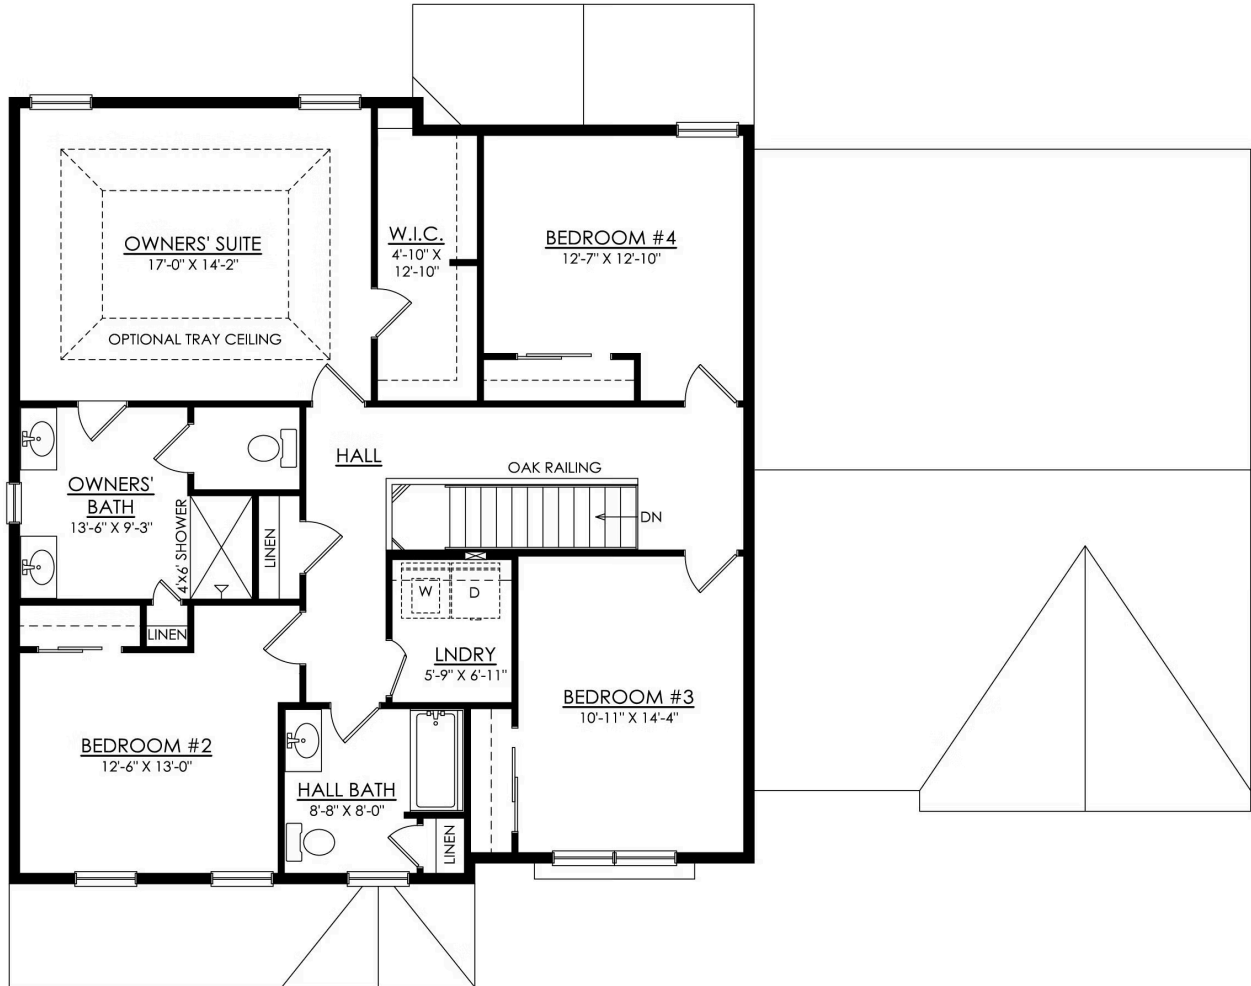

## PLAN DETAILS

- 4 Beds 2.5 Baths 2,820 Sq Ft
- 2 Story 2 Car Garage

Craftsman Elevation

Step into opulence with The Magnolia, a stunning floorplan starting at 2,820 sq ft. The Kitchen boasts a large island with seating, granite or quartz countertops, and a dining Nook surrounded by windows. The main level also includes a spacious Great Room, formal Dining Room, Private Study with French doors, Powder Room, Mudroom, and welcoming Foyer. Upstairs, the Owners' Suite features a spacious Walk-In Closet with an attached full Bath. Three additional bedrooms, a shared hall bath, and a 2nd floor Laundry Room complete the layout. For even more space, consider the optional Bonus Room above the Garage, perfect for a 5th Bedroom, Home Office, or Play Room. Some images, videos, virtual tours shown may be from a previously built Tuskes home of similar design. Actual options, colors, and ... Read More at [tuskeshomes.com](https://tuskeshomes.com)

## MAGNOLIA FARMHOUSE 1ST FLOOR PLAN ESTATE

## MAGNOLIA FARMHOUSE 2ND FLOOR PLAN ESTATE