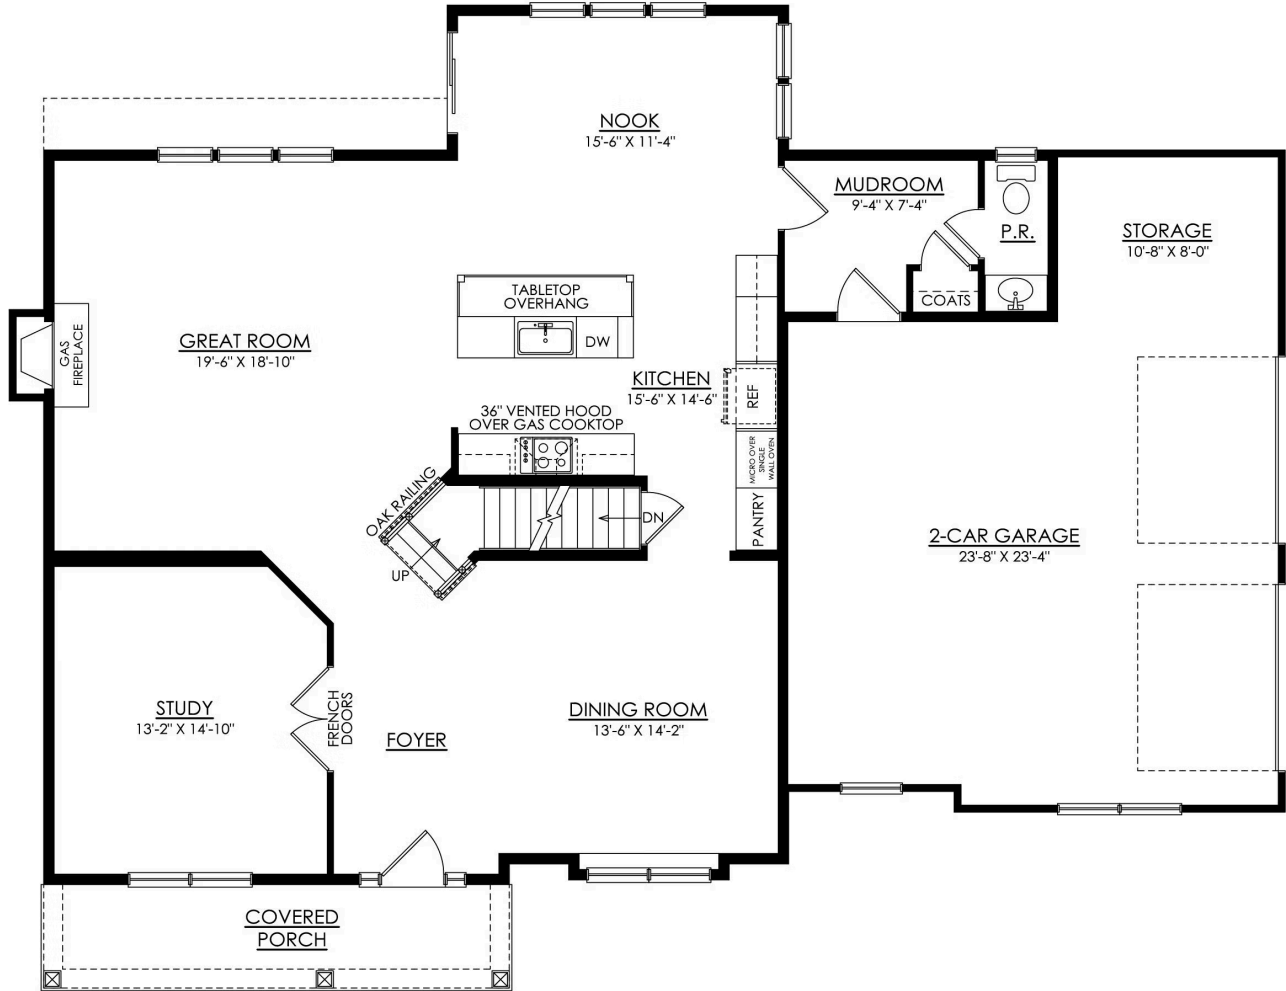

## PLAN DETAILS

- 4 Beds 2.5 Baths 2,820 Sq Ft
- 2 Story 2 Car Garage

Craftsman Elevation

Step into opulence with The Magnolia, a stunning floorplan starting at 2,820 sq ft. The Kitchen boasts a large island with seating, granite or quartz countertops, and a dining Nook surrounded by windows. The main level also includes a spacious Great Room, formal Dining Room, Private Study with French doors, Powder Room, Mudroom, and welcoming Foyer. Upstairs, the Owners' Suite features a spacious Walk-In Closet with an attached full Bath. Three additional bedrooms, a shared hall bath, and a 2nd floor Laundry Room complete the layout. For even more space, consider the optional Bonus Room above the Garage, perfect for a 5th Bedroom, Home Office, or Play Room. Some images, videos, virtual tours shown may be from a previously built Tuskes home of similar design. Actual options, colors, and ... Read More at [tuskeshomes.com](https://tuskeshomes.com)

## PLAN FEATURES

- 4 Bedrooms
- 2.5 Bathrooms
- 2-Car Garage with Additional Storage
- Starting at 2,820 Square Feet
- Granite or Quartz Kitchen Countertops
- GE Stainless Steel Range/Oven, Microwave, and Dishwasher
- Dining Nook
- 2nd Floor Laundry Room
- Mudroom with Coat Closet
- Private Owners' Suite
- Optional Bonus Room over Garage

## MAGNOLIA FARMHOUSE 1ST FLOOR PLAN ESTATE