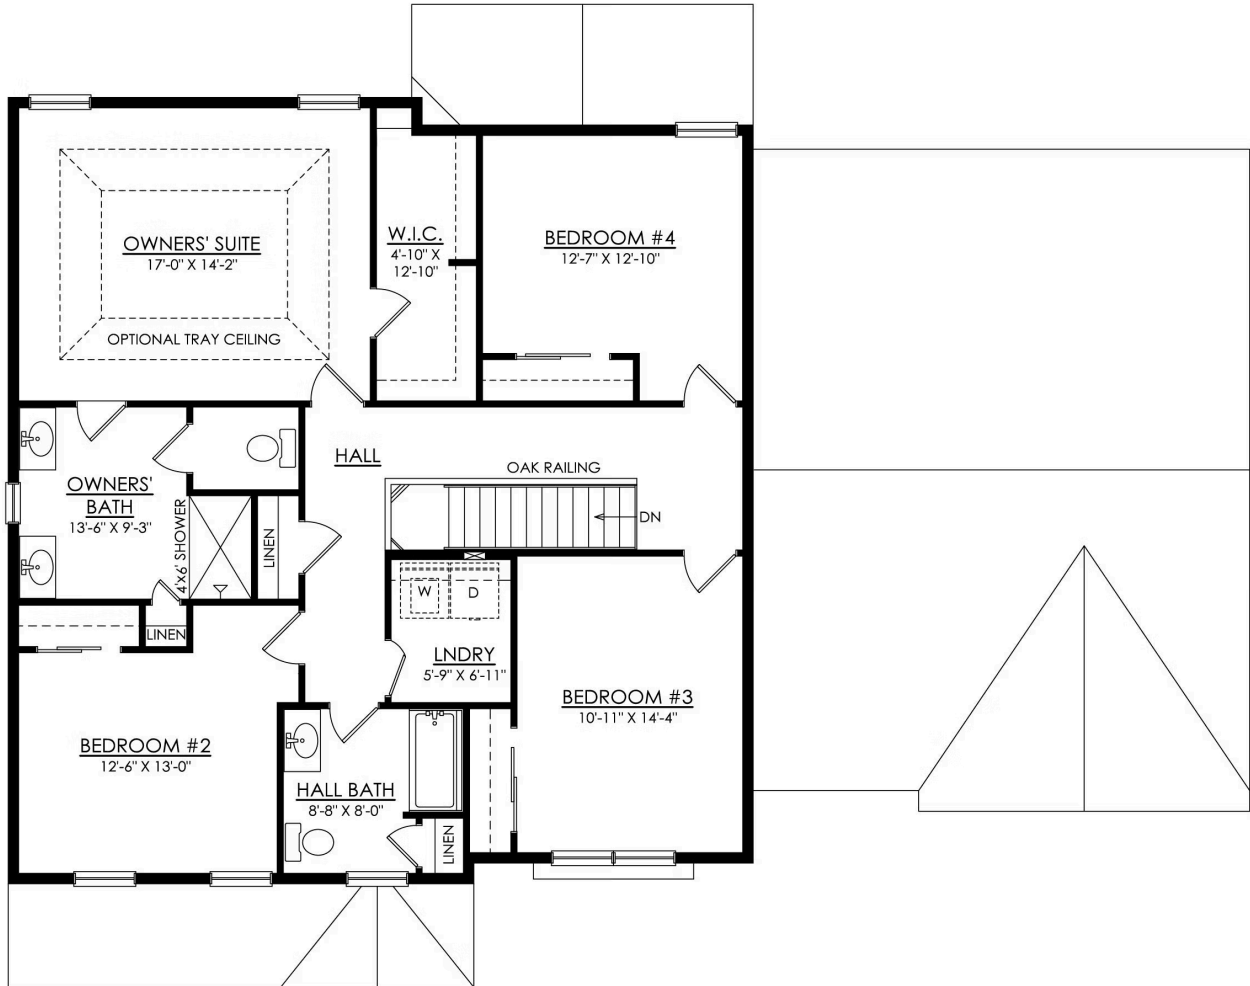

## PLAN DETAILS

- 4 Beds 2.5 Baths 2,820 Sq Ft
- 2 Story 2 Car Garage

Craftsman Elevation

Step into opulence with The Magnolia, a stunning floorplan starting at 2,820 sq ft. The Kitchen boasts a large island with seating, granite or quartz countertops, and a dining Nook surrounded by windows. The main level also includes a spacious Great Room, formal Dining Room, Private Study with French doors, Powder Room, Mudroom, and welcoming Foyer. Upstairs, the Owners' Suite features a spacious Walk-In Closet with an attached full Bath. Three additional bedrooms, a shared hall bath, and a 2nd floor Laundry Room complete the layout. For even more space, consider the optional Bonus Room above the Garage, perfect for a 5th Bedroom, Home Office, or Play Room. Some images, videos, virtual tours shown may be from a previously built Tuskes home of similar design. Actual options, colors, and ... Read More at [tuskeshomes.com](https://tuskeshomes.com)

## MAGNOLIA FARMHOUSE 1ST FLOOR PLAN ESTATE

## MAGNOLIA FARMHOUSE 2ND FLOOR PLAN ESTATE