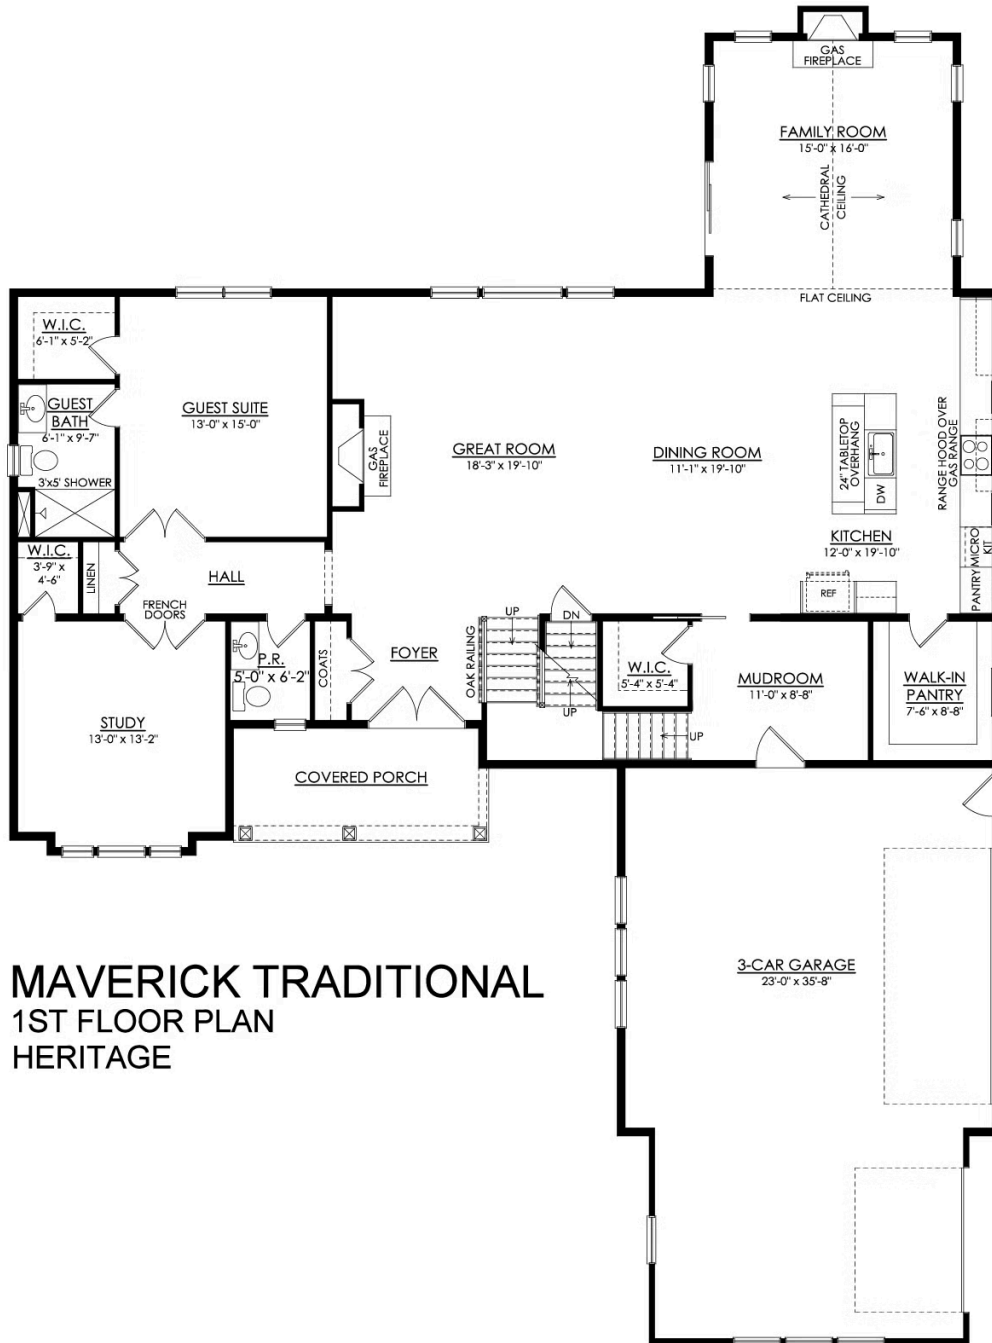

Maverick

Available in 3 Communities

PLAN DETAILS

- 5 Beds 4.5 Baths 4,133 Sq Ft
- 2 Story 3 Car Garage

Traditional Elevation

The Maverick is an architectural gem that embodies modern farmhouse style with its spacious 4100 sq ft. floor plan. Ideal for multi-generational living, this home features multiple common areas and bedrooms on both floors, providing maximum comfort and convenience. Its sleek, contemporary design seamlessly integrates function and style, making it the perfect place for families to create lasting memories. Step into the charming Foyer and be welcomed into its magnificent living spaces. The Kitchen features ample counter space, a large island with seating, and a walk-in Pantry. The nearby Great Room is anchored by a cozy gas fireplace, windows with backyard views, and opens to a formal Dining Room. The Family Room is a luxurious escape with cathedral ceilings, a sliding door leading to t ... Read More at tuskeshomes.com

PLAN FEATURES

- 5 Bedrooms
- 4.5 Bathrooms
- 3-Car Garage
- Starting at 4,133 Square Feet
- Granite or Quartz Kitchen Countertops
- GE Stainless Steel Oven/Range, Microwave, and Dishwasher
- Great Room with Fireplace
- Family Room with Fireplace and Cathedral Ceiling
- Study
- Mudroom with Walk-in Closet
- 1st Floor Guest Suite
- Private Owners' Suite
- Spacious Owners' Bath with Optional Soaking Tub
- 2nd Floor Loft
- 2nd Floor Laundry Room
- Optional Finished 2nd Floor Game Room
- Optional Finished Basement
- Optional 6th Bedroom with Private Bath on 1st Floor

Maverick

Available in 3 Communities

Maverick

Available in 3 Communities

**MAVERICK TRADITIONAL
1ST FLOOR PLAN
HERITAGE**

Maverick

Available in 3 Communities

MAVERICK TRADITIONAL
2ND FLOOR PLAN
HERITAGE