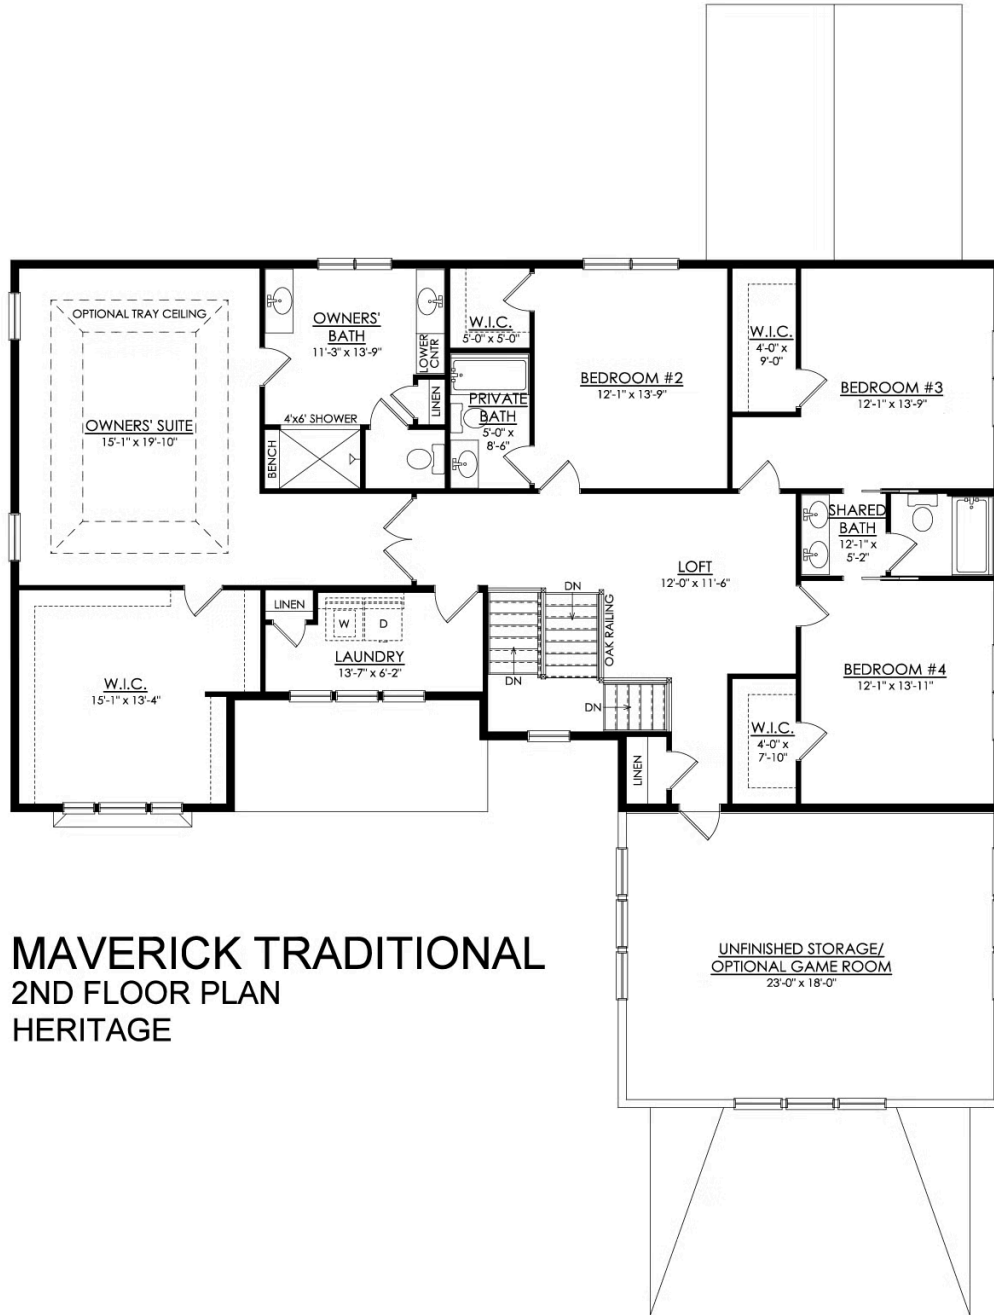

Maverick

Available in 3 Communities

PLAN DETAILS

- 5 Beds 4.5 Baths 4,133 Sq Ft
- 2 Story 3 Car Garage

Traditional Elevation

The Maverick is an architectural gem that embodies modern farmhouse style with its spacious 4100 sq ft. floor plan. Ideal for multi-generational living, this home features multiple common areas and bedrooms on both floors, providing maximum comfort and convenience. Its sleek, contemporary design seamlessly integrates function and style, making it the perfect place for families to create lasting memories. Step into the charming Foyer and be welcomed into its magnificent living spaces. The Kitchen features ample counter space, a large island with seating, and a walk-in Pantry. The nearby Great Room is anchored by a cozy gas fireplace, windows with backyard views, and opens to a formal Dining Room. The Family Room is a luxurious escape with cathedral ceilings, a sliding door leading to t ... Read More at tuskeshomes.com

PLAN FEATURES

- 5 Bedrooms
- 4.5 Bathrooms
- 3-Car Garage
- Starting at 4,133 Square Feet
- Granite or Quartz Kitchen Countertops
- GE Stainless Steel Oven/Range, Microwave, and Dishwasher
- Great Room with Fireplace
- Family Room with Fireplace and Cathedral Ceiling
- Study
- Mudroom with Walk-in Closet
- 1st Floor Guest Suite
- Private Owners' Suite
- Spacious Owners' Bath with Optional Soaking Tub
- 2nd Floor Loft
- 2nd Floor Laundry Room
- Optional Finished 2nd Floor Game Room
- Optional Finished Basement
- Optional 6th Bedroom with Private Bath on 1st Floor

Maverick

Available in 3 Communities

Maverick

Available in 3 Communities

**MAVERICK TRADITIONAL
1ST FLOOR PLAN
HERITAGE**

Maverick

Available in 3 Communities

MAVERICK TRADITIONAL
2ND FLOOR PLAN
HERITAGE