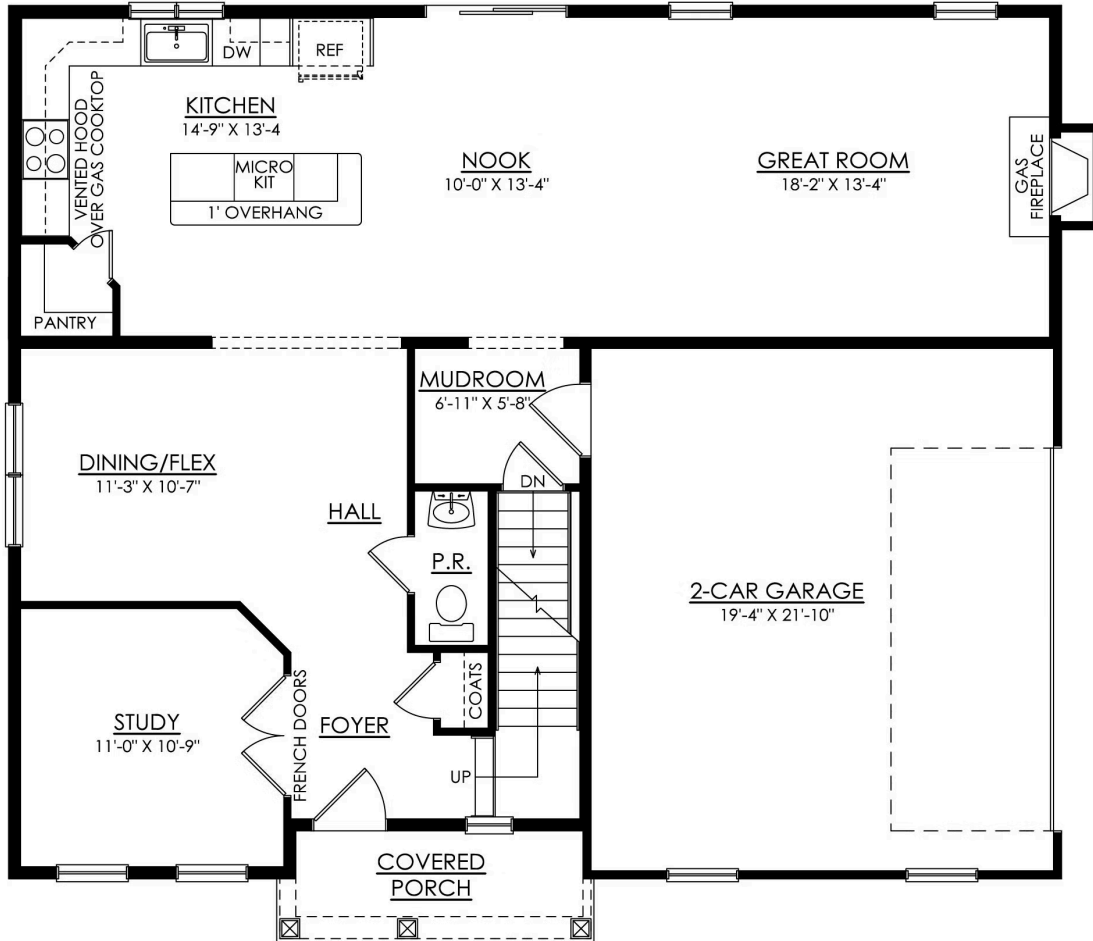

Morgan

Available in 7 Communities

MORGAN COUNTRY 1ST FLOOR PLAN HERITAGE