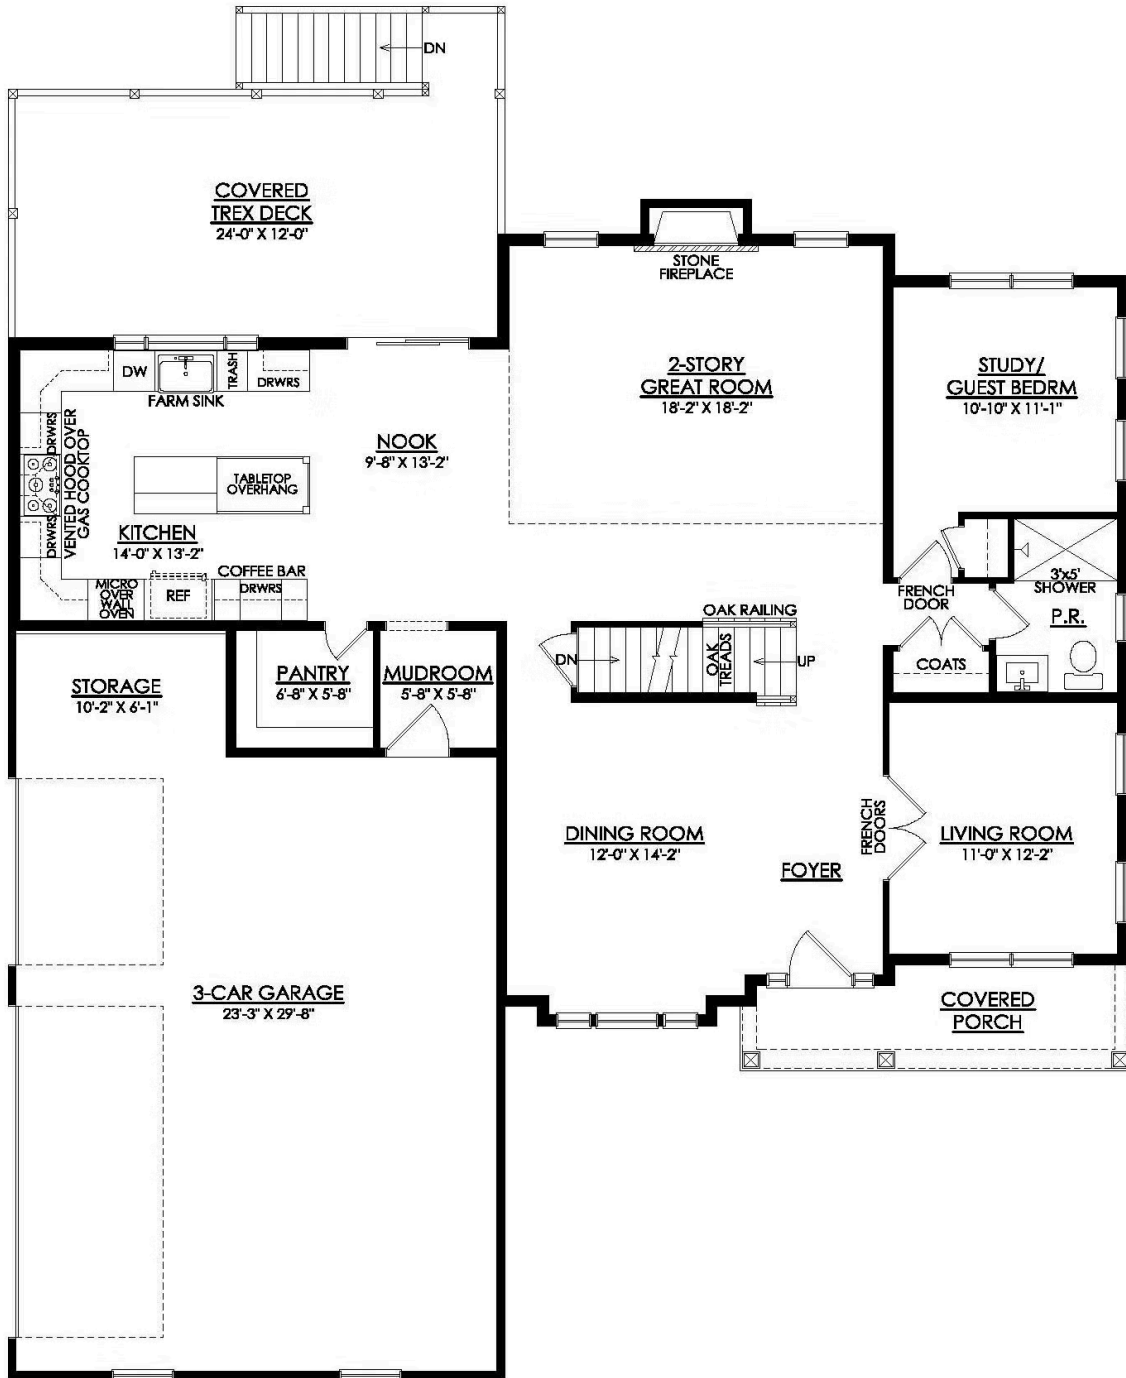

6 SPRING COURT #50

Lehigh Valley, PA 18020