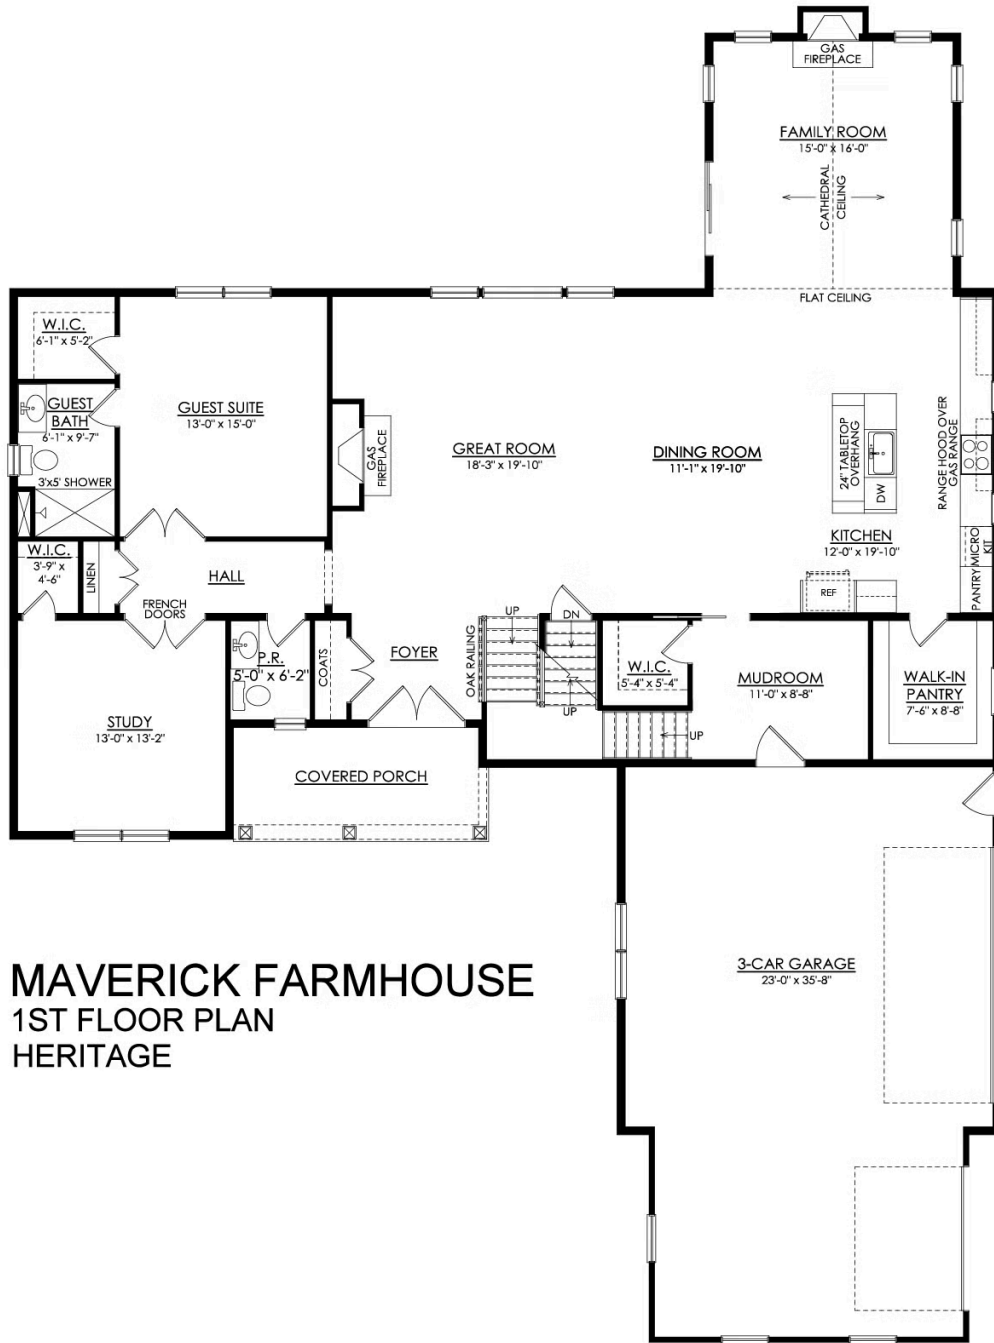

Maverick Floor Plan

In The Enclave at Bushkill from **\$964,900**

PLAN DETAILS

Pricing from **\$964,900**

5 Beds 4.5 Baths 4,133 Sq Ft

2 Story 3 Car Garage

Traditional Elevation

The Maverick is an architectural gem that embodies modern farmhouse style with its spacious 4100 sq ft. floor plan. Ideal for multi-generational living, this home features multiple common areas and bedrooms on both floors, providing maximum comfort and convenience. Its sleek, contemporary design seamlessly integrates function and style, making it the perfect place for families to create lasting memories. Step into the charming Foyer and be welcomed into its magnificent living spaces. The Kitchen features ample counter space, a large island with seating, and a walk-in Pantry. The nearby Great Room is anchored by a cozy gas fireplace, windows with backyard views, and opens to a formal Dining Room. The Family Room is a luxurious escape with cathedral ceilings, a sliding door leading to t ... Read More at tuskeshomes.com

PLAN FEATURES

- 5 Bedrooms
- 4.5 Bathrooms
- 3-Car Garage
- Starting at 4,133 Square Feet
- Granite or Quartz Kitchen Countertops
- 42" Wellborn Kitchen Cabinets with Crown Moulding and Full Extension Dovetail Drawers
- GE Stainless Steel Oven/Range, Microwave, and Dishwasher
- Great Room with Fireplace
- Family Room with Fireplace and Cathedral Ceiling
- Study
- Mudroom with Walk-in Closet
- 1st Floor Guest Suite
- Private Owners' Suite
- Spacious Owners' Bath with Fully Tiled 4'x6' Shower with Quartz Bench
- Optional Soaking Tub
- 2nd Floor Loft
- 2nd Floor Laundry Room
- Optional Finished 2nd Floor Game Room

Maverick Floor Plan

In The Enclave at Bushkill from \$964,900

Maverick Floor Plan

In The Enclave at Bushkill from \$964,900

MAVERICK FARMHOUSE
1ST FLOOR PLAN
HERITAGE

Maverick Floor Plan

In The Enclave at Bushkill from **\$964,900**