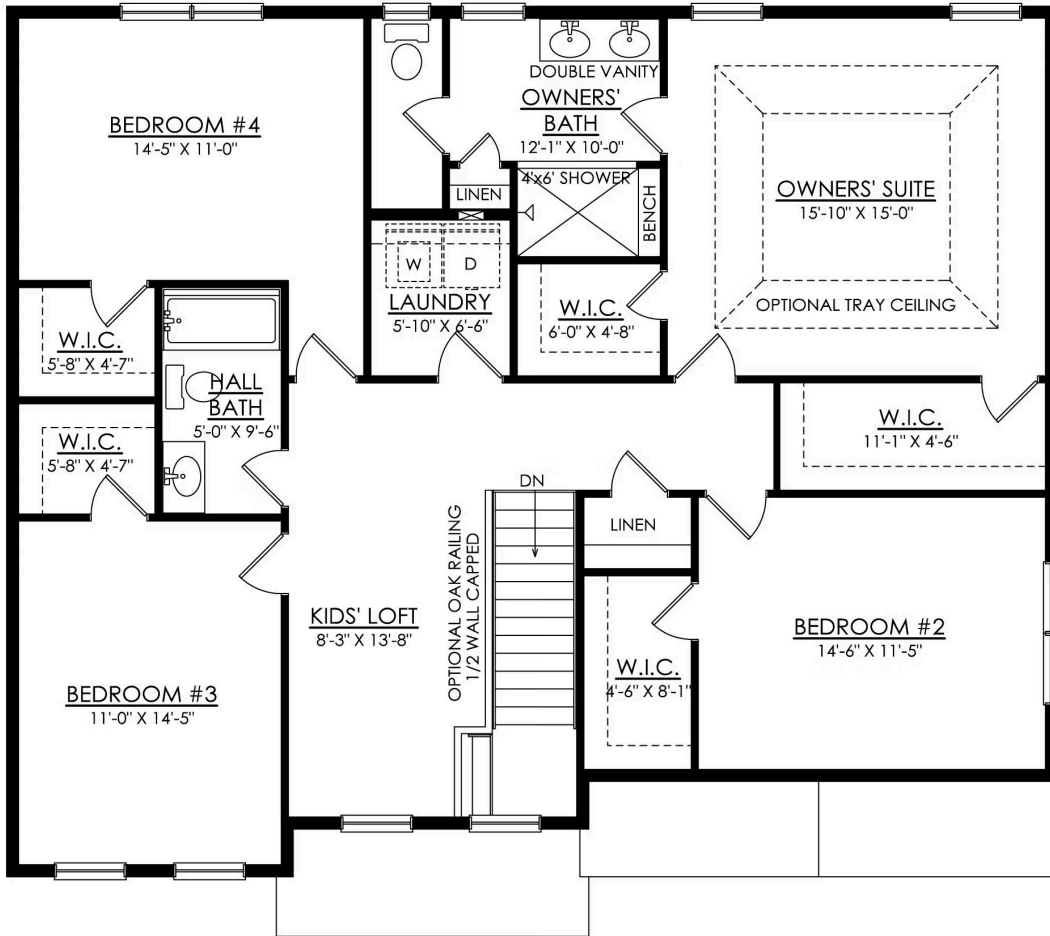

Morgan Floor Plan

In The Enclave at Bushkill from $774,900

MORGAN COUNTRY 2ND FLOOR PLAN HERITAGE