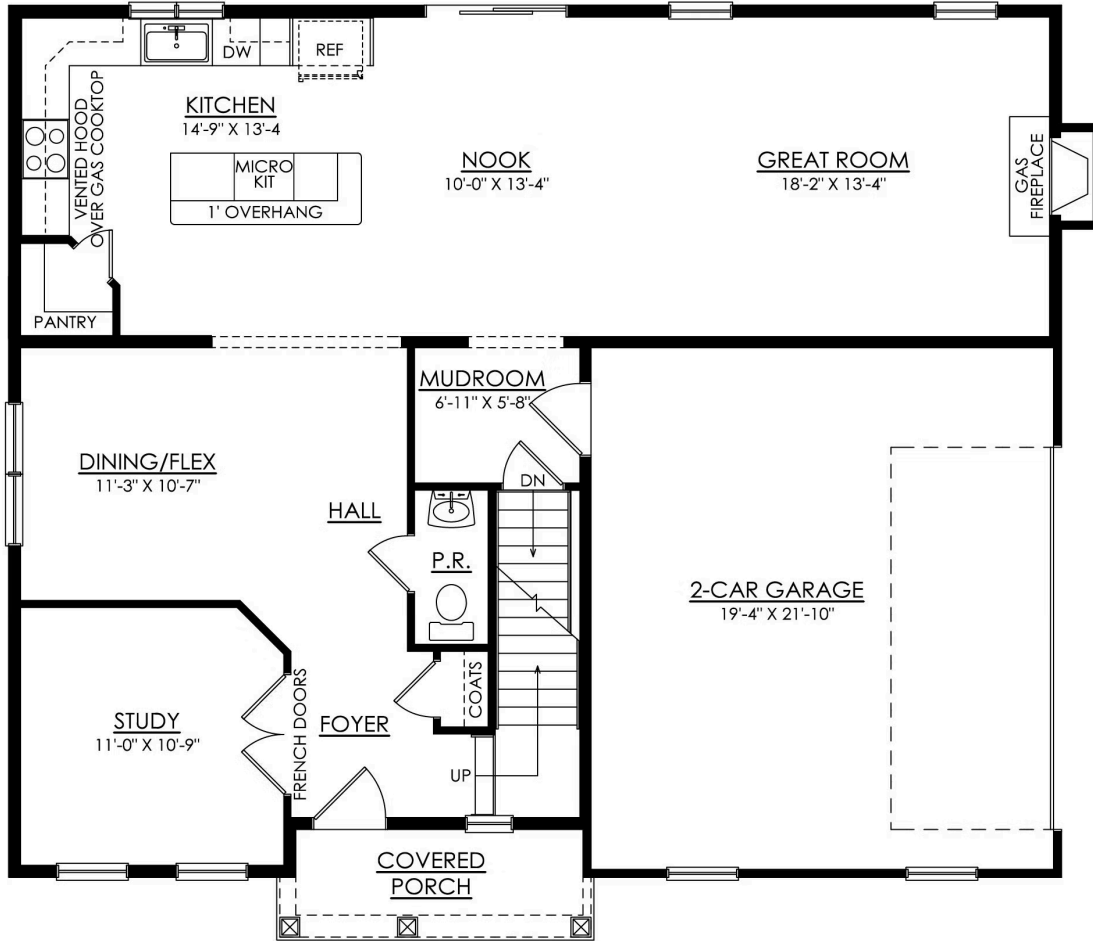

## PLAN DETAILS

Pricing from **\$774,900**

4 Beds 2.5 Baths 2,648 Sq Ft

2 Story 2 Car Garage

Traditional Side Entry Elevation

Designed with functionality in mind, the Morgan features a flowing, open-concept Kitchen, Dining Nook, and Great Room that are the heart of this home. As you enter through the 2 Car Garage, you'll find a Mudroom that's perfect for dropping off items like shoes, coats, or anything else you'd prefer to store. Just beyond, the expansive main living area awaits. Windows line the wall of the Great Room, and just beyond is a beautiful Kitchen that will please the pickiest of home chefs. A Foyer, Study, Dining Room/Flex Space, and Powder Room round out the first floor of this gorgeous home. Upstairs you'll find a large Owners' Suite with two Walk-in Closets and a private Bath that's perfect for getting away from it all. The remaining three Bedrooms all have their own walk-in closets and share a fu ... [Read More at tuskeshomes.com](https://www.tuskeshomes.com)

## PLAN FEATURES

- 4 Bedrooms
- 2.5 Bathrooms
- 2-Car Garage
- Starting from 2,648 Sq. Ft
- Granite or Quartz Kitchen Countertops
- 42" Wellborn Kitchen Wall Cabinets with Crown Moulding, and Full Extension Dovetail Drawers
- GE Stainless Steel Range/Over, Microwave, and Dishwasher
- Private Study with French Doors
- 2nd Floor Owners' Suite with Two Walk-In Closets
- Fully Tiled 4'x6' Shower with Quartz Bench in Private Owners' Bath
- 2nd Floor Loft
- 2nd Floor Laundry Room

# Morgan Floor Plan

In The Enclave at Bushkill from \$774,900