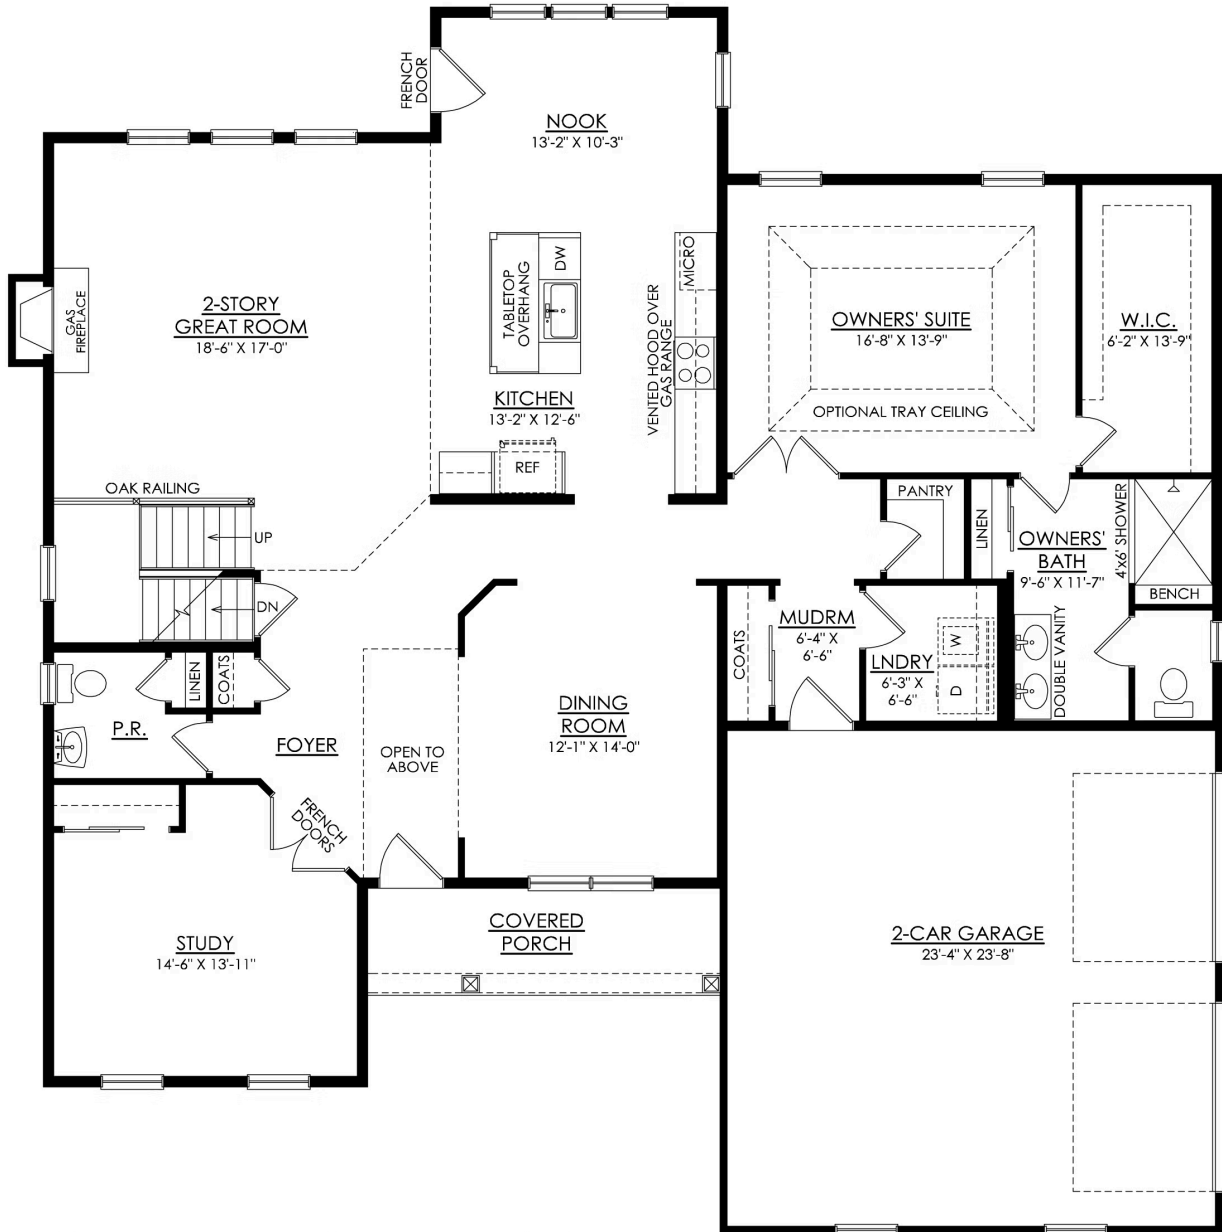

## PLAN DETAILS

Pricing from **\$824,900**

4 Beds 2.5 Baths 2,828 Sq Ft

2 Story 2 Car Garage

Farmhouse Elevation

Live in luxury and style with the spacious Sienna, featuring an open-concept space that's designed for entertaining. The Kitchen boasts generous countertop space and a spacious island. Dine in elegance in the formal Dining Room or cozy Nook. The 2-Story Great Room features a relaxing fireplace, making it the perfect spot to unwind or host family and friends. The private Study, separated by double doors, provides a quiet place to work or learn from home when needed. Step into the first-floor Owners' Suite, complete with a sitting area and a private bath retreat. On the second floor, there are three additional bedrooms and a shared hall bath for the family. For added flexibility, this plan also features an optional 1st-floor In-Law Suite, which relocates the Owners' suite upstairs. Some images ... [Read More at tuskeshomes.com](https://tuskeshomes.com)

## PLAN FEATURES

- 4 Bedrooms
- 2.5 Bathrooms
- 2-Car Garage
- Starting at 2,828 Square Feet
- Kitchen Island with Granite or Quartz Countertops
- 42" Wellborn Kitchen Wall Cabinets with Crown Moulding, and Full Extension Dovetail Drawers
- GE Stainless Steel Range/Oven, Microwave, and Dishwasher
- 2-Story Great Room
- Private 1st Floor Owners' Suite
- Fully Tiled 4'x6' Shower with Quartz Bench in Owners' Bath
- Optional In-Law Suite to Relocate Primary Owners' Suite to 2nd Floor
- Study
- Mudroom
- 1st Floor Laundry Room

# Sienna Floor Plan

In The Enclave at Bushkill from \$824,900