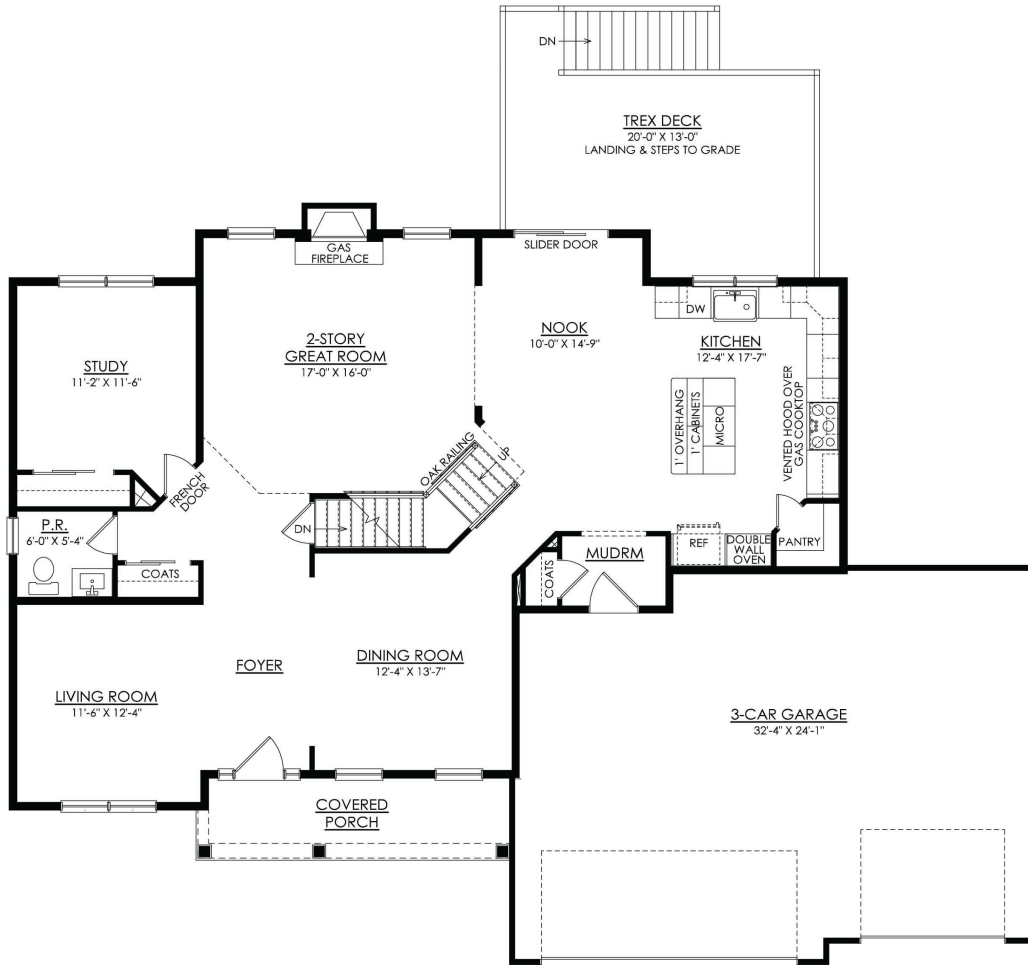

2705 Stonewall Drive #76

Center Valley, PA 18034

HOME DETAILS

- 
4 Beds

2.5 Baths

3,060 Sq Ft
- 
2 Story

3 Car Garage

Churchill Farmhouse

Discover the perfect family home in The Churchill! This beauty offers over 3000 sq ft of living space of elegance and comfort. The 2-story Great Room sets the tone of this open-concept floorplan, while the living room provides a warm and inviting space for gatherings. The gourmet Kitchen, complete with Dining Nook leading to the backyard, is a chef's dream with ample countertop space and... [Read More at tuskeshomes.com](http://tuskeshomes.com)

2705 STONEWALL DRIVE #76

Center Valley, PA 18034

CHURCHILL FARMHOUSE

SV-76
2705 STONEWALL DRIVE
1ST FLOOR PLAN
4032 SF

2705 STONEWALL DRIVE #76

Center Valley, PA 18034

CHURCHILL FARMHOUSE

SV-76
2705 STONEWALL DRIVE
2ND FLOOR PLAN
4032 SF

2705 STONEWALL DRIVE #76

Center Valley, PA 18034

CHURCHILL FARMHOUSE

SV-76
2705 STONEWALL DRIVE
972 SF FINISHED BASEMENT
4032 SF