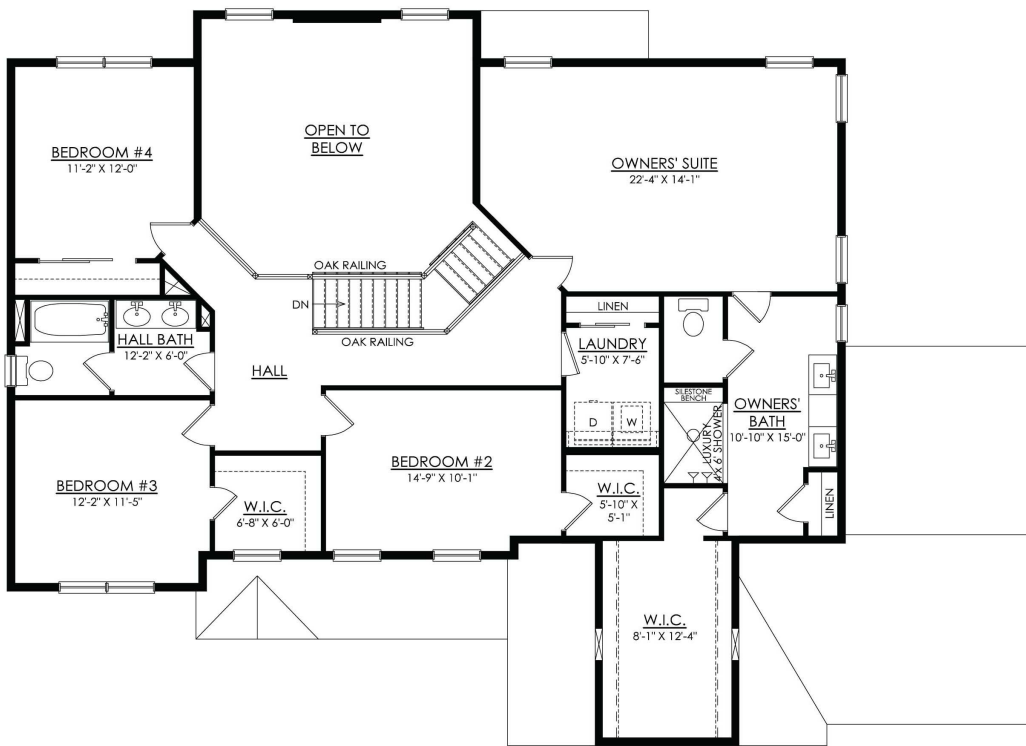

2705 Stonewall Drive #76

Center Valley, PA 18034

HOME DETAILS

- 
4 Beds

2.5 Baths

3,060 Sq Ft
- 
2 Story

3 Car Garage

Churchill Farmhouse

Discover the perfect family home in The Churchill! This beauty offers over 3000 sq ft of living space of elegance and comfort. The 2-story Great Room sets the tone of this open-concept floorplan, while the living room provides a warm and inviting space for gatherings. The gourmet Kitchen, complete with Dining Nook leading to the backyard, is a chef's dream with ample countertop space and... [Read More at tuskeshomes.com](http://tuskeshomes.com)

2705 STONEWALL DRIVE #76

Center Valley, PA 18034

CHURCHILL FARMHOUSE

SV-76
2705 STONEWALL DRIVE
1ST FLOOR PLAN
4032 SF

2705 STONEWALL DRIVE #76

Center Valley, PA 18034

CHURCHILL FARMHOUSE

SV-76
2705 STONEWALL DRIVE
2ND FLOOR PLAN
4032 SF

2705 STONEWALL DRIVE #76

Center Valley, PA 18034

CHURCHILL FARMHOUSE

SV-76
2705 STONEWALL DRIVE
972 SF FINISHED BASEMENT
4032 SF