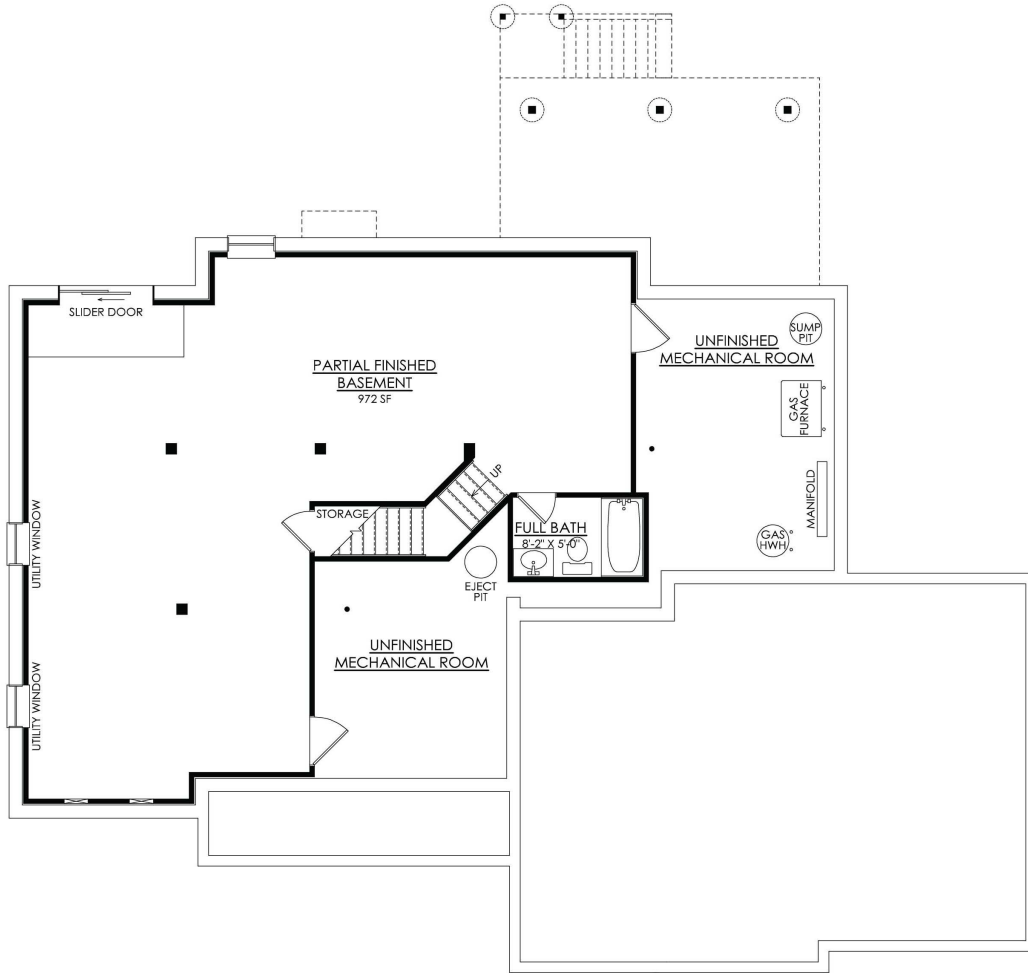

Discover the perfect family home in The Churchill! This beauty offers over 3000 sq ft of living space of elegance and comfort. The 2-story Great Room sets the tone of this open-concept floorplan, while the living room provides a warm and inviting space for gatherings. The gourmet Kitchen, complete with Dining Nook leading to the backyard, is a chef's dream with ample countertop space and... [Read More at tuskeshomes.com](http://tuskeshomes.com)

2705 STONEWALL DRIVE #76

Center Valley, PA 18034

CHURCHILL FARMHOUSE

SV-76
2705 STONEWALL DRIVE
1ST FLOOR PLAN
4032 SF

2705 STONEWALL DRIVE #76

Center Valley, PA 18034

CHURCHILL FARMHOUSE

SV-76
2705 STONEWALL DRIVE
2ND FLOOR PLAN
4032 SF

2705 STONEWALL DRIVE #76

Center Valley, PA 18034

CHURCHILL FARMHOUSE

SV-76
2705 STONEWALL DRIVE
972 SF FINISHED BASEMENT
4032 SF