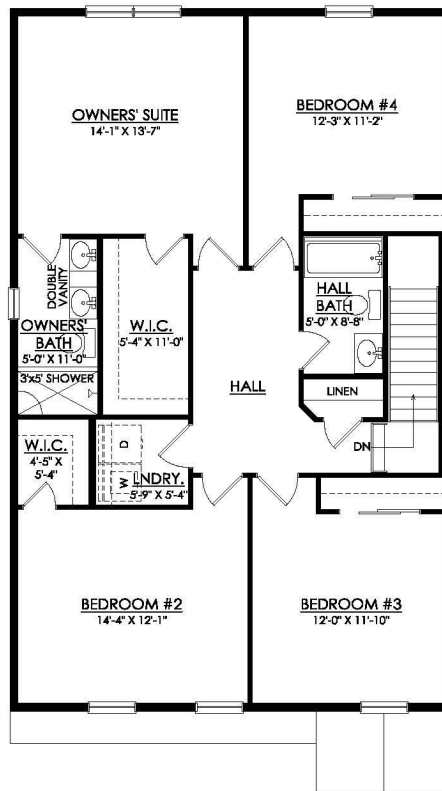

## HOME DETAILS

-  4 Beds
-  2.5 Baths
-  2,081 Sq Ft
-  2 Story
-  2 Car Garage

Nittany  
Rendering

With an open-concept design, the Nittany is perfect for entertaining and daily living. The Kitchen, Great Room, and Dining Room are all connected, so you can stay engaged with your guests while whipping up delicious meals. The Kitchen includes modern finishes and a large kitchen island that provides extra seating for casual dining. Take the stairs to the second floor and you'll find a sp... Read More at [tuskeshomes.com](https://tuskeshomes.com)

## HOME FEATURES

- 4 Bedrooms
- 2.5 Baths
- 2-Car Garage
- Front Door Package with Covered Porch and Additional Sidelites
- Open Concept 1st Floor
- Kitchen with New Peninsula Option
- 9' Walkout Basement
- 12' x 16' Pressure Treated Wood Deck
- Luxury Vinyl Plank Flooring
- Insulated Garage Doors
- Low Maintenance Living
- Golf Course Community

# 317 LONG RUN ROAD #95

Drums, PA 18222

**NITTANY**  
1ST FLOOR PLAN  
SS95

# 317 LONG RUN ROAD #95

Drums, PA 18222

**NITTANY**  
2ND FLOOR PLAN  
SS95