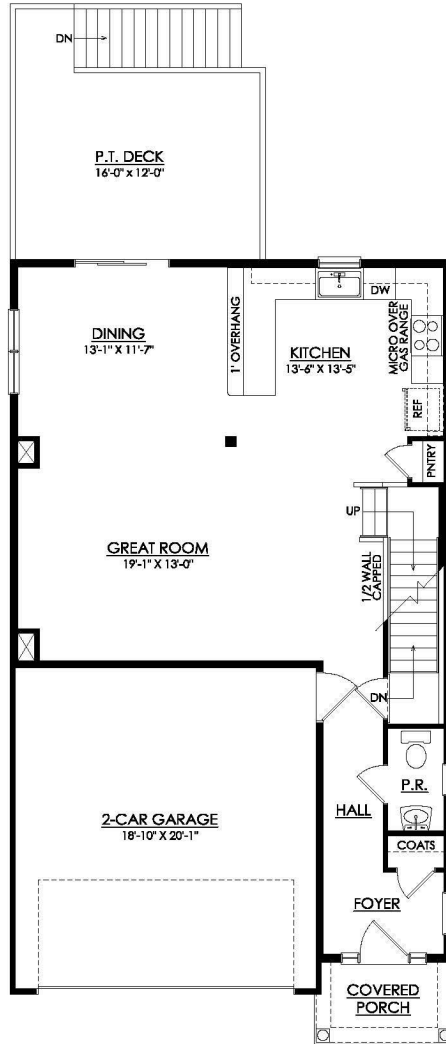

317 LONG RUN ROAD #95

Drums, PA 18222

NITTANY
1ST FLOOR PLAN
SS95