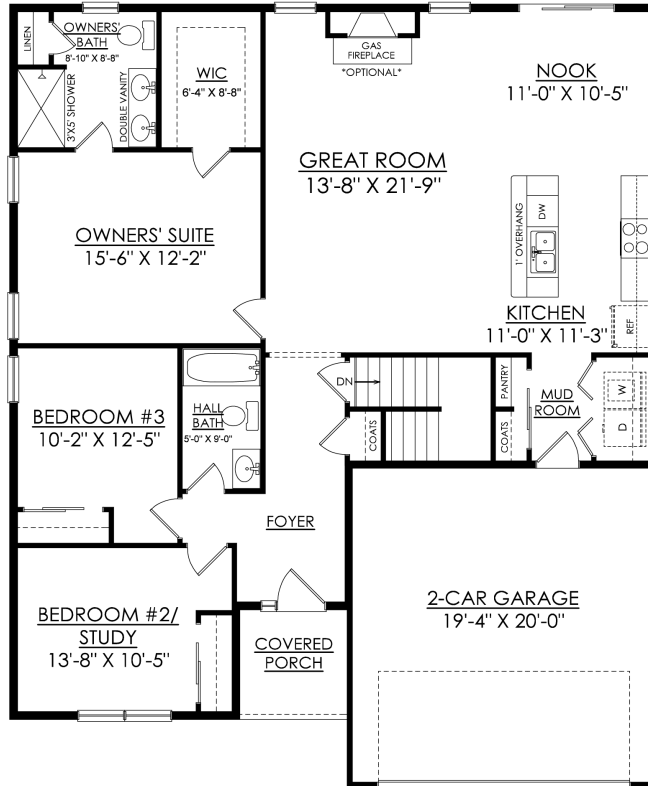

## HOME DETAILS

-  3 Beds
-  2.0 Baths
-  1,530 Sq Ft
-  1 Story
-  2 Car Garage

Additional Details About This Quick Delivery Home Coming Soon! Discover the ultimate home sweet home with the Pinehurst! This cozy ranch-style floor plan is perfect for those seeking a stress-free lifestyle. The open-concept design is both efficient and inviting, making it the perfect space for hosting guests and enjoying quality time with loved ones. The Kitchen, with its island and over... Read More at [tuskeshomes.com](https://tuskeshomes.com)

# 371 LONG RUN ROAD #39

Drums, PA 18222

**PINEHURST TRADITIONAL**  
STARTING AT 1530 SF