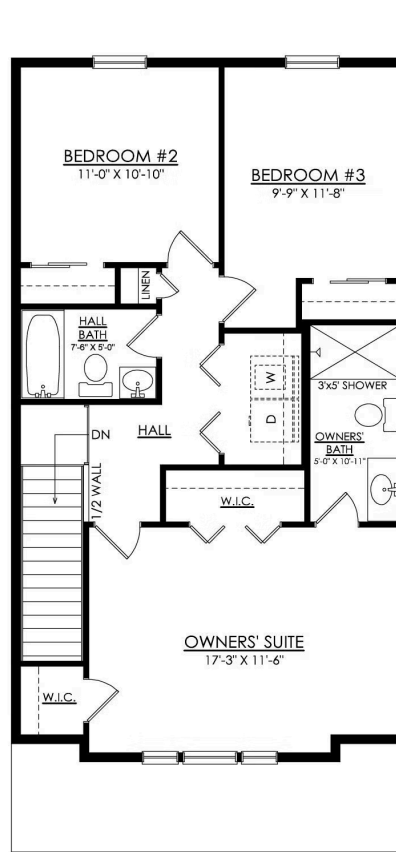

841 Champions Drive #GR-14A

Drums, PA 18222

HOME DETAILS

3 Beds 2.5 Baths 1,510 Sq Ft

2 Story 1 Car Garage

Greens at Sand Springs Cottage

Discover this Quick Delivery Greens at Sand Springs in Drums, PA! This 3-bedroom, 2-story home offers 1,510 square feet of living space. The open-concept main level connects the Dining Room, Kitchen, and Great Room into one easy, welcoming space, so the cook is never far from the conversation. A center island with a 1' overhang gives you room for quick breakfasts and weekend baking, while a...
Read More at tuskeshomes.com

HOME FEATURES

- 3 Bedrooms
- 2.5 Baths
- 1 Car Garage
- 10' X 12' Pressure Treated Wood Deck with Steps to Grade
- Alabaster Curated Collection with Luxury Vinyl Plank Flooring, Tiled Owners' Shower, and Quartz Countertop
- GE Stainless Steel Kitchen Appliances
- Premium Plus Electrical Package Including LED Recessed Lighting in Kitchen, Great Room, and Owners' Suite

841 CHAMPIONS DRIVE #GR-14A

Drums, PA 18222

GREENS AT SS- 1ST FLOOR COTTAGE & CRAFTSMAN STARTING AT 1495 SF

841 CHAMPIONS DRIVE #GR-14A

Drums, PA 18222

**GREENS AT SS- 2ND FLOOR
COTTAGE**
STARTING AT 1510 SF

**GREENS AT SS- 2ND FLOOR
CRAFTSMAN**
STARTING AT 1495 SF