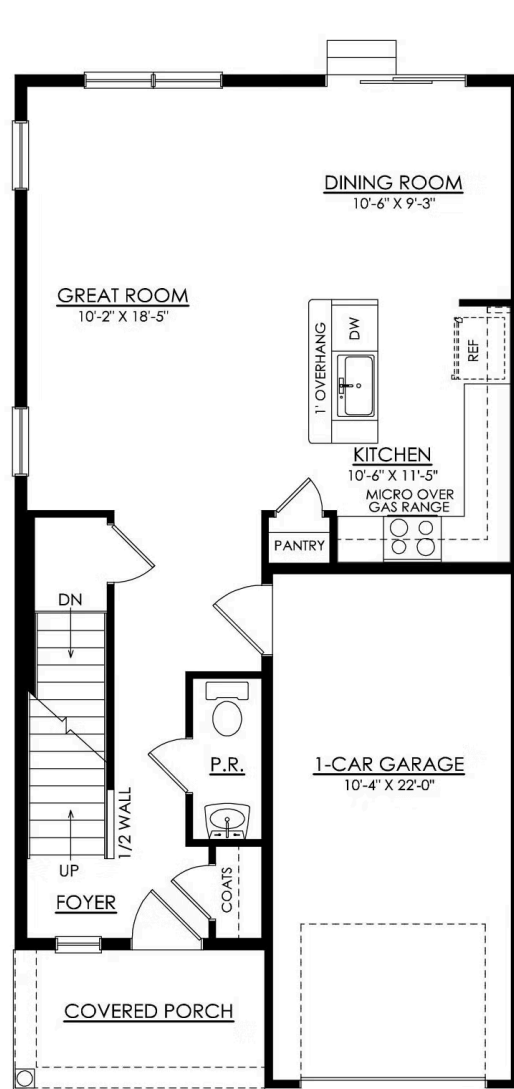

841 CHAMPIONS DRIVE #GR-14A

Drums, PA 18222

GREENS AT SS- 1ST FLOOR COTTAGE & CRAFTSMAN STARTING AT 1495 SF