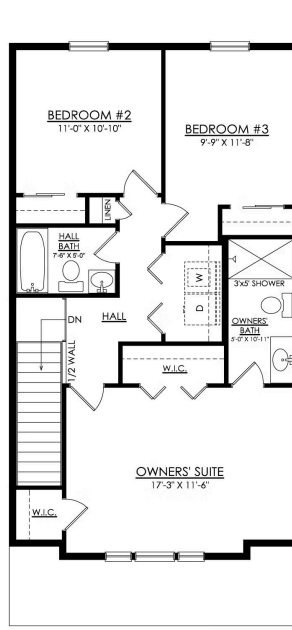

851 Champions Dr #GR-11B

Drums, PA 18222

HOME DETAILS

3 Beds 2.5 Baths 1,495 Sq Ft

2 Story 1 Car Garage

Greens at Sand Springs Craftsman

The Greens at Sand Springs are both elegant and spacious, with a floorplan that will make you feel right at home. Upon entering, you'll be welcomed by an open-concept first floor, featuring a Kitchen that has everything you need for cooking and entertaining complete with a large island for extra seating, ample counter space, a convenient pantry. The Great Room and Dining Room are seamless... Read More at tuskeshomes.com

HOME FEATURES

- 3 Bedrooms
- 2.5 Bathrooms
- 1-Car Garage
- Starting at 1495 Square Feet
- Open-Concept First Floor
- Kitchen Island with Overhang for Seating
- Owner's Suite with Private Bathroom
- Second Floor Laundry Room
- Curated Collection - Mono Classic
- Golf Course Views

851 CHAMPIONS DR #GR-11B

Drums, PA 18222

**GREENS AT SS- 1ST FLOOR
COTTAGE & CRAFTSMAN**
STARTING AT 1495 SF

851 CHAMPIONS DR #GR-11B

Drums, PA 18222

**GREENS AT SS- 2ND FLOOR
COTTAGE**
STARTING AT 1510 SF

**GREENS AT SS- 2ND FLOOR
CRAFTSMAN**
STARTING AT 1495 SF