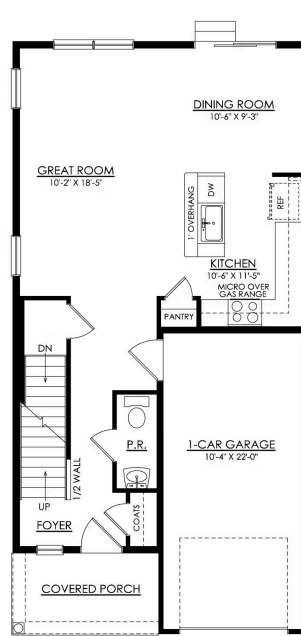

851 CHAMPIONS DR #GR-11B

Drums, PA 18222

**GREENS AT SS- 1ST FLOOR
COTTAGE & CRAFTSMAN**
STARTING AT 1495 SF