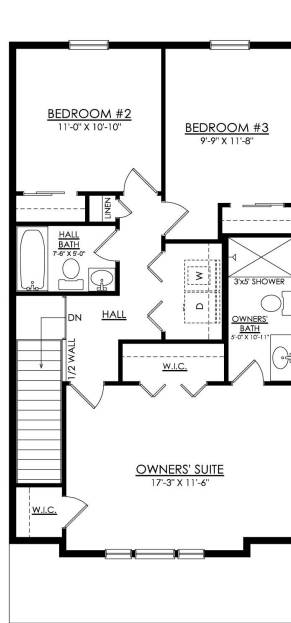

852 CHAMPIONS DRIVE #GR-22B

Drums, PA 18222

GREENS AT SS- 1ST FLOOR
COTTAGE & CRAFTSMAN
STARTING AT 1495 SF

852 CHAMPIONS DRIVE #GR-22B

Drums, PA 18222

GREENS AT SS- 2ND FLOOR
COTTAGE
STARTING AT 1510 SF

GREENS AT SS- 2ND FLOOR
CRAFTSMAN
STARTING AT 1495 SF