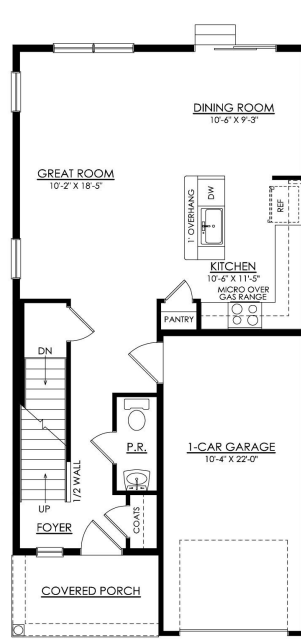

852 CHAMPIONS DRIVE #GR-22B

Drums, PA 18222

GREENS AT SS- 1ST FLOOR
COTTAGE & CRAFTSMAN
STARTING AT 1495 SF

852 CHAMPIONS DRIVE #GR-22B

Drums, PA 18222

GREENS AT SS- 2ND FLOOR
COTTAGE
STARTING AT 1510 SF

GREENS AT SS- 2ND FLOOR
CRAFTSMAN
STARTING AT 1495 SF