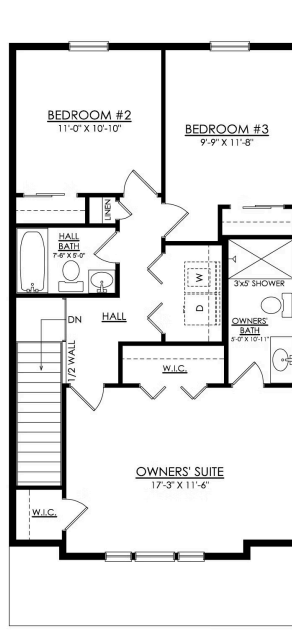

## HOME DETAILS

3 Beds 2.5 Baths 1,510 Sq Ft

2 Story 1 Car Garage

Greens at Sand Springs Cottage

The Greens at Sand Springs are both elegant and spacious, with a floorplan that will make you feel right at home. Upon entering, you'll be welcomed by an open-concept first floor, featuring a Kitchen that has everything you need for cooking and entertaining complete with a large island for extra seating, ample counter space, a convenient pantry. The Great Room and Dining Room are seamless... Read More at [tuskeshomes.com](http://tuskeshomes.com)

## HOME FEATURES

- 3 Bedrooms
- 2.5 Bathrooms
- 1-Car Garage
- Starting at 1495 Square Feet
- Open-Concept First Floor
- Kitchen Island with Overhang for Seating
- Owner's Suite with Private Bathroom
- Second Floor Laundry Room
- Curated Collection- Modern Farmhouse

# 853 CHAMPIONS DR #GR-11A

Drums, PA 18222

**GREENS AT SS- 1ST FLOOR  
COTTAGE & CRAFTSMAN**  
STARTING AT 1495 SF

# 853 CHAMPIONS DR #GR-11A

Drums, PA 18222

**GREENS AT SS- 2ND FLOOR  
COTTAGE**  
STARTING AT 1510 SF

**GREENS AT SS- 2ND FLOOR  
CRAFTSMAN**  
STARTING AT 1495 SF