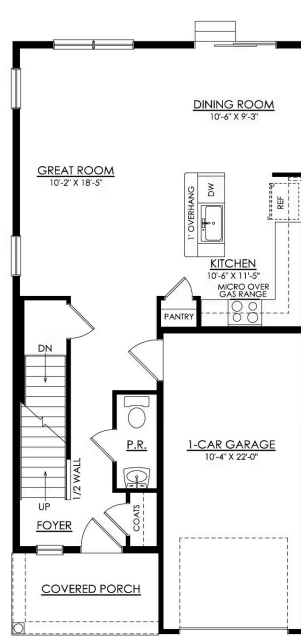

853 CHAMPIONS DR #GR-11A

Drums, PA 18222

**GREENS AT SS- 1ST FLOOR
COTTAGE & CRAFTSMAN**
STARTING AT 1495 SF