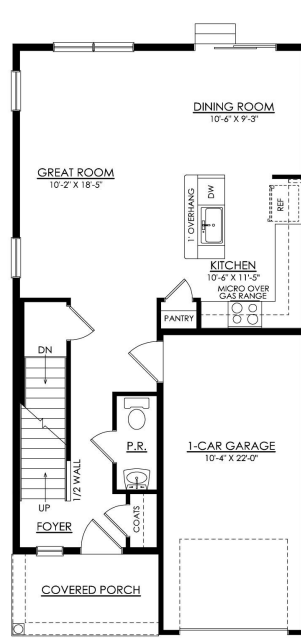

861 Champions Drive #9A

Drums, PA 18222

HOME DETAILS

-

Greens at Sand Springs
Cottage

The Greens at Sand Springs are both elegant and spacious, with a floorplan that will make you feel right at home. Upon entering, you'll be welcomed by an open-concept first floor, featuring a Kitchen that has everything you need for cooking and entertaining complete with a large island for extra seating, ample counter space, a convenient pantry. The Great Room and Dining Room are seamless... Read More at tuskeshomes.com

861 CHAMPIONS DRIVE #9A

Drums, PA 18222

GREENS AT SS- 1ST FLOOR
COTTAGE & CRAFTSMAN
STARTING AT 1495 SF

861 CHAMPIONS DRIVE #9A

Drums, PA 18222

GREENS AT SS- 2ND FLOOR
COTTAGE
STARTING AT 1510 SF

GREENS AT SS- 2ND FLOOR
CRAFTSMAN
STARTING AT 1495 SF