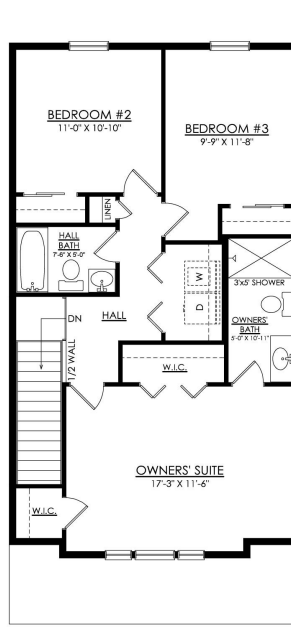

861 Champions Drive #9A

Drums, PA 18222

HOME DETAILS

-

Greens at Sand Springs
Cottage

The Greens at Sand Springs are both elegant and spacious, with a floorplan that will make you feel right at home. Upon entering, you'll be welcomed by an open-concept first floor, featuring a Kitchen that has everything you need for cooking and entertaining complete with a large island for extra seating, ample counter space, a convenient pantry. The Great Room and Dining Room are seamless... Read More at tuskeshomes.com

861 CHAMPIONS DRIVE #9A

Drums, PA 18222

GREENS AT SS- 1ST FLOOR
COTTAGE & CRAFTSMAN
STARTING AT 1495 SF

861 CHAMPIONS DRIVE #9A

Drums, PA 18222

GREENS AT SS- 2ND FLOOR
COTTAGE
STARTING AT 1510 SF

GREENS AT SS- 2ND FLOOR
CRAFTSMAN
STARTING AT 1495 SF