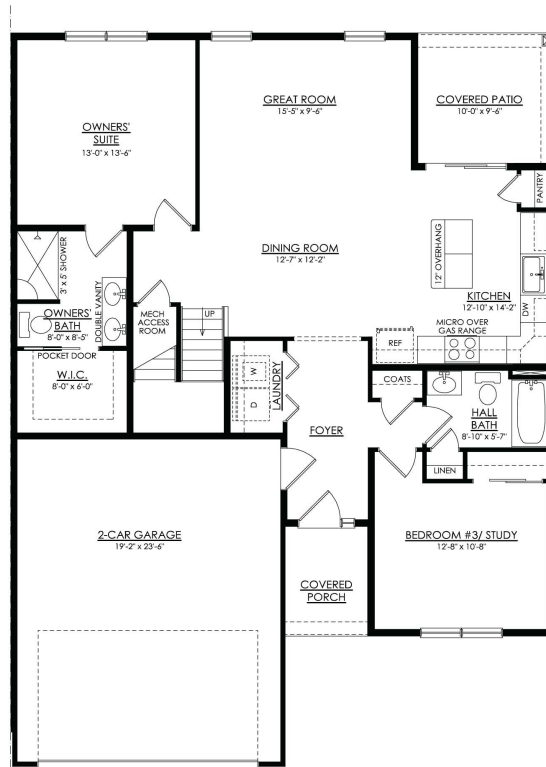

Laurel Floor Plan

In Sand Springs from \$359,900

LAUREL
STARTING AT 1788 SF

Laurel Floor Plan

In Sand Springs from \$359,900

LAUREL
STARTING AT 1788 SF