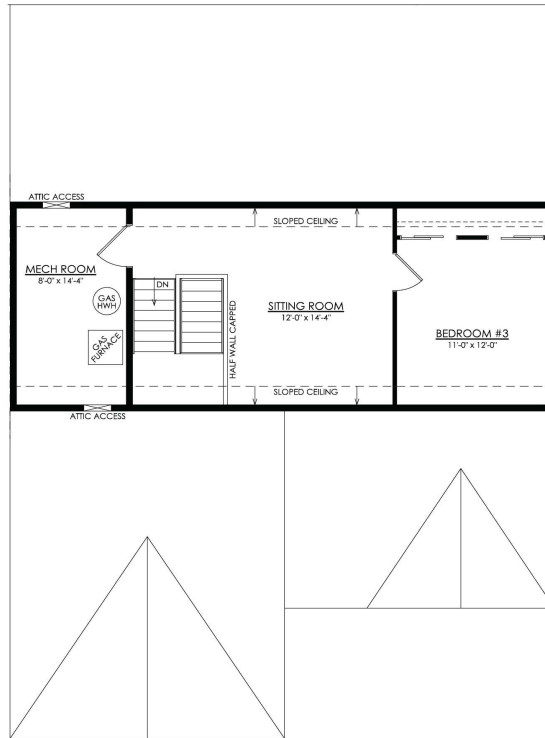

Laurel Floor Plan

In Sand Springs from \$359,900

LAUREL
STARTING AT 1788 SF

Laurel Floor Plan

In Sand Springs from \$359,900

LAUREL
STARTING AT 1788 SF