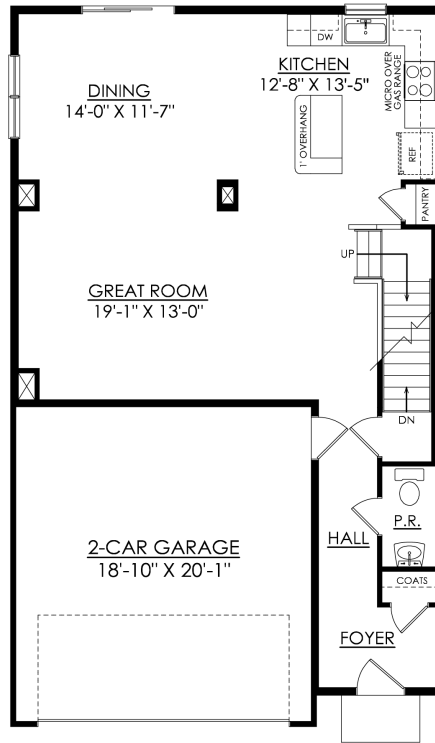

# Nittany Floor Plan

In Sand Springs from \$364,900

**NITTANY** 1ST FLOOR PLAN  
STARTING AT 2081 SF

# Nittany Floor Plan

In Sand Springs from \$364,900

**NITTANY**  
STARTING AT 2081 SF

**2ND FLOOR PLAN**