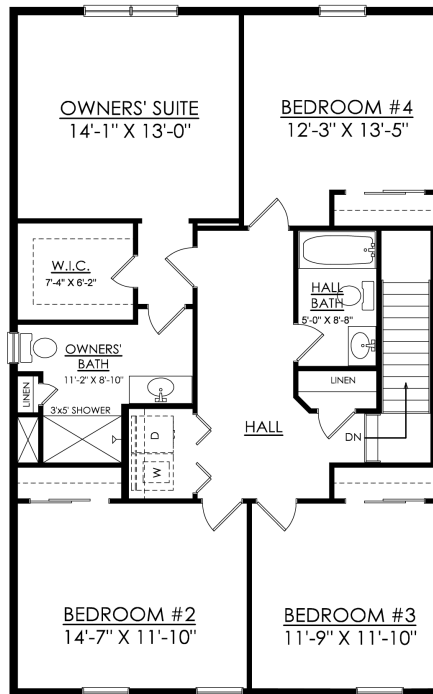

# Nittany Floor Plan

In Sand Springs from \$364,900

**NITTANY** 1ST FLOOR PLAN  
STARTING AT 2081 SF

# Nittany Floor Plan

In Sand Springs from \$364,900

**NITTANY**  
STARTING AT 2081 SF

**2ND FLOOR PLAN**