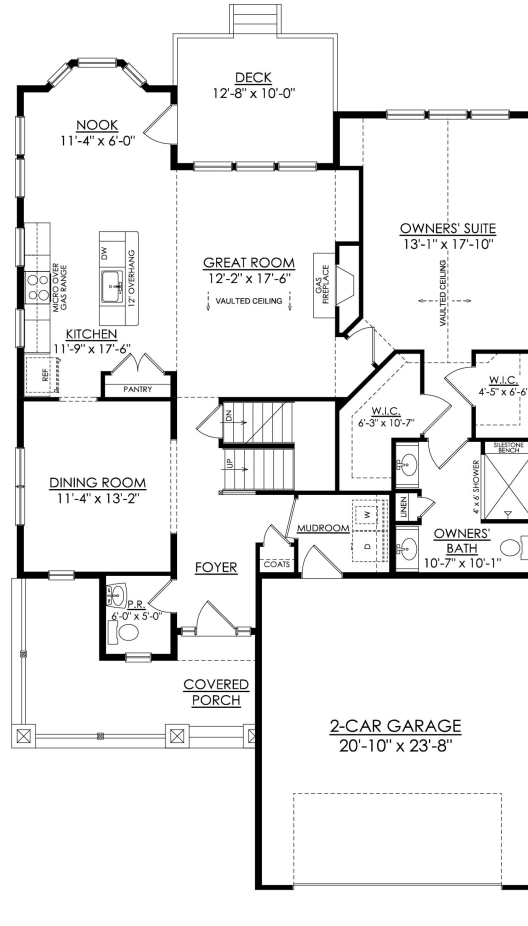

Cordelia Twins Floor Plan

In Riverview Estates Active Adult from \$539,900

PLAN DETAILS

Pricing from \$539,900

- 3 Beds
 2.5 Baths
 2,373 Sq Ft
- 2 Story
 2 Car Garage

Cordelia Twins
Rendering

Introducing the Cordelia Twins, a new 55+ Active Adult home design offered exclusively at Riverview Estates in Forks Township, PA. As you enter this home through covered front porch into the Foyer, you'll find a conveniently located Mudroom with a 1st Floor Laundry area, a formal Dining Room for hosting dinners, and a Powder Room. Continue into the Great Room with vau ... Read More at tuskeshomes.com

Cordelia Twins Floor Plan

In Riverview Estates Active Adult from \$539,900

CORDELIA
STARTING AT 2373 SF
1ST FLOOR PLAN

Cordelia Twins Floor Plan

In Riverview Estates Active Adult from \$539,900

CORDELIA
STARTING AT 2373 SF
2ND FLOOR PLAN