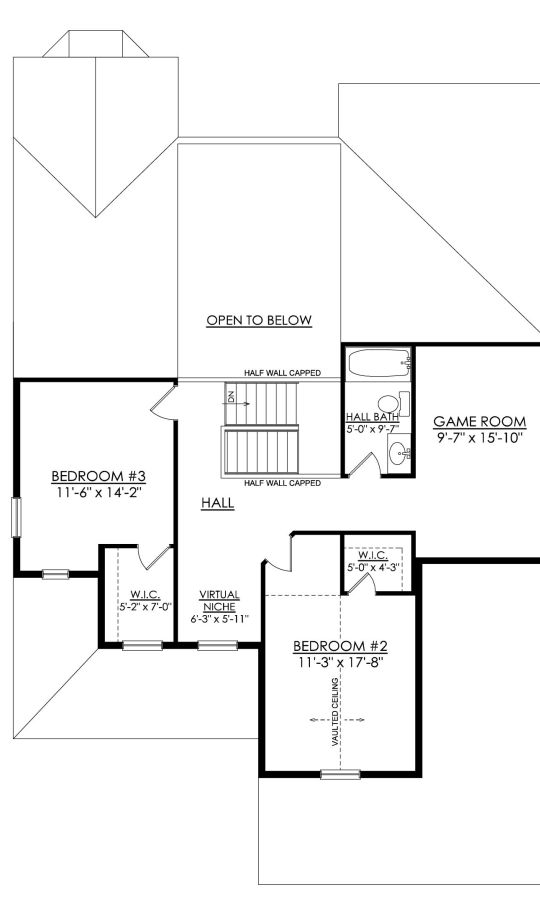

Cordelia Twins Floor Plan

In Riverview Estates Active Adult from \$539,900

PLAN DETAILS

Pricing from \$539,900

- 3 Beds
 2.5 Baths
 2,373 Sq Ft
- 2 Story
 2 Car Garage

Cordelia Twins
Rendering

Introducing the Cordelia Twins, a new 55+ Active Adult home design offered exclusively at Riverview Estates in Forks Township, PA. As you enter this home through covered front porch into the Foyer, you'll find a conveniently located Mudroom with a 1st Floor Laundry area, a formal Dining Room for hosting dinners, and a Powder Room. Continue into the Great Room with vau ... Read More at tuskeshomes.com

Cordelia Twins Floor Plan

In Riverview Estates Active Adult from \$539,900

CORDELIA
STARTING AT 2373 SF
1ST FLOOR PLAN

Cordelia Twins Floor Plan

In Riverview Estates Active Adult from \$539,900

CORDELIA
STARTING AT 2373 SF
2ND FLOOR PLAN