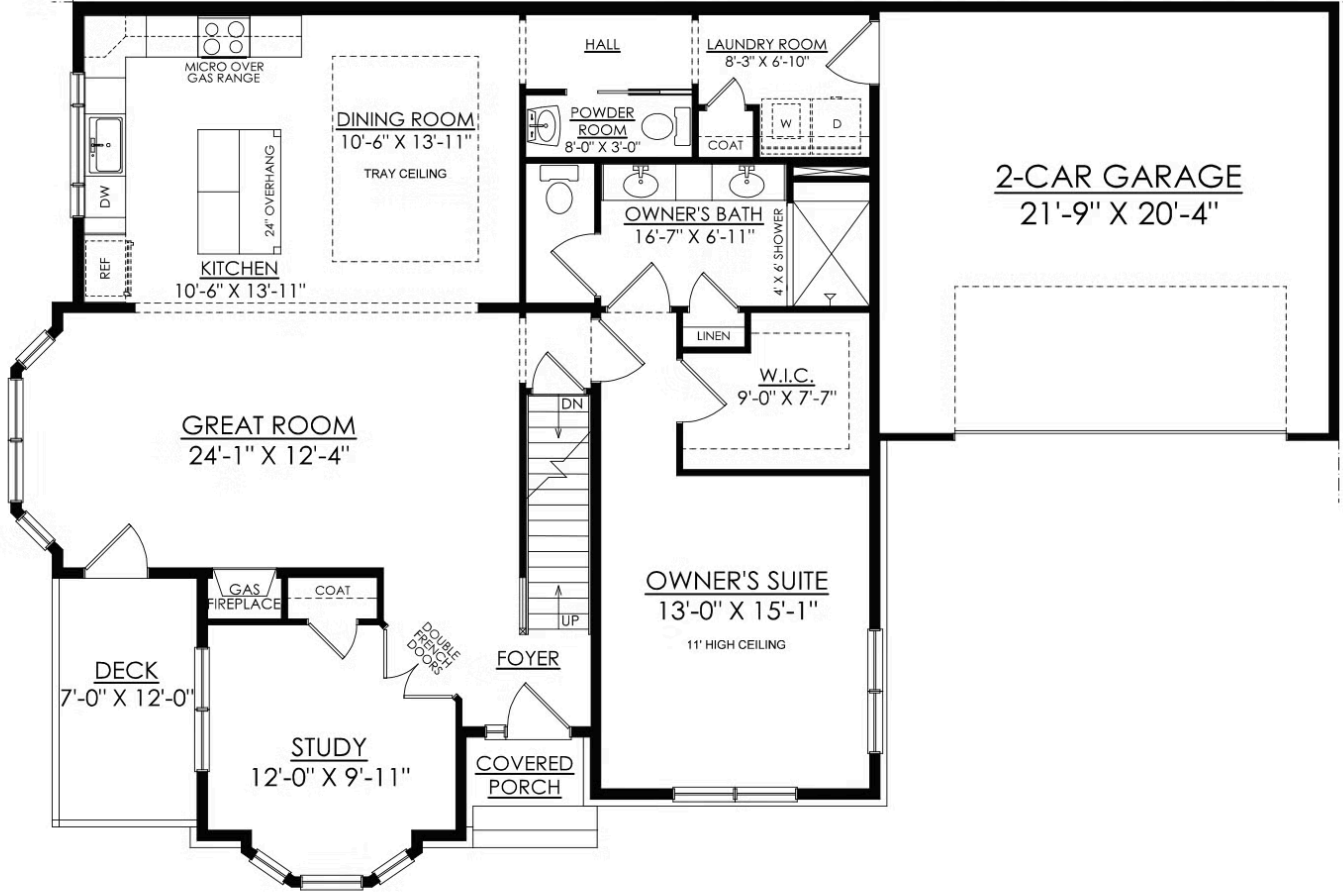

Rilian Floor Plan

In Riverview Estates Active Adult from **\$554,900**

PLAN DETAILS

Pricing from **\$554,900**

 2 Beds  2.5 Baths  2,088 Sq Ft

 2 Story  2 Car Garage

Rilian Floor Plan

In Riverview Estates Active Adult from \$554,900

FIRST FLOOR

Rilian Floor Plan

In Riverview Estates Active Adult from \$554,900

SECOND FLOOR