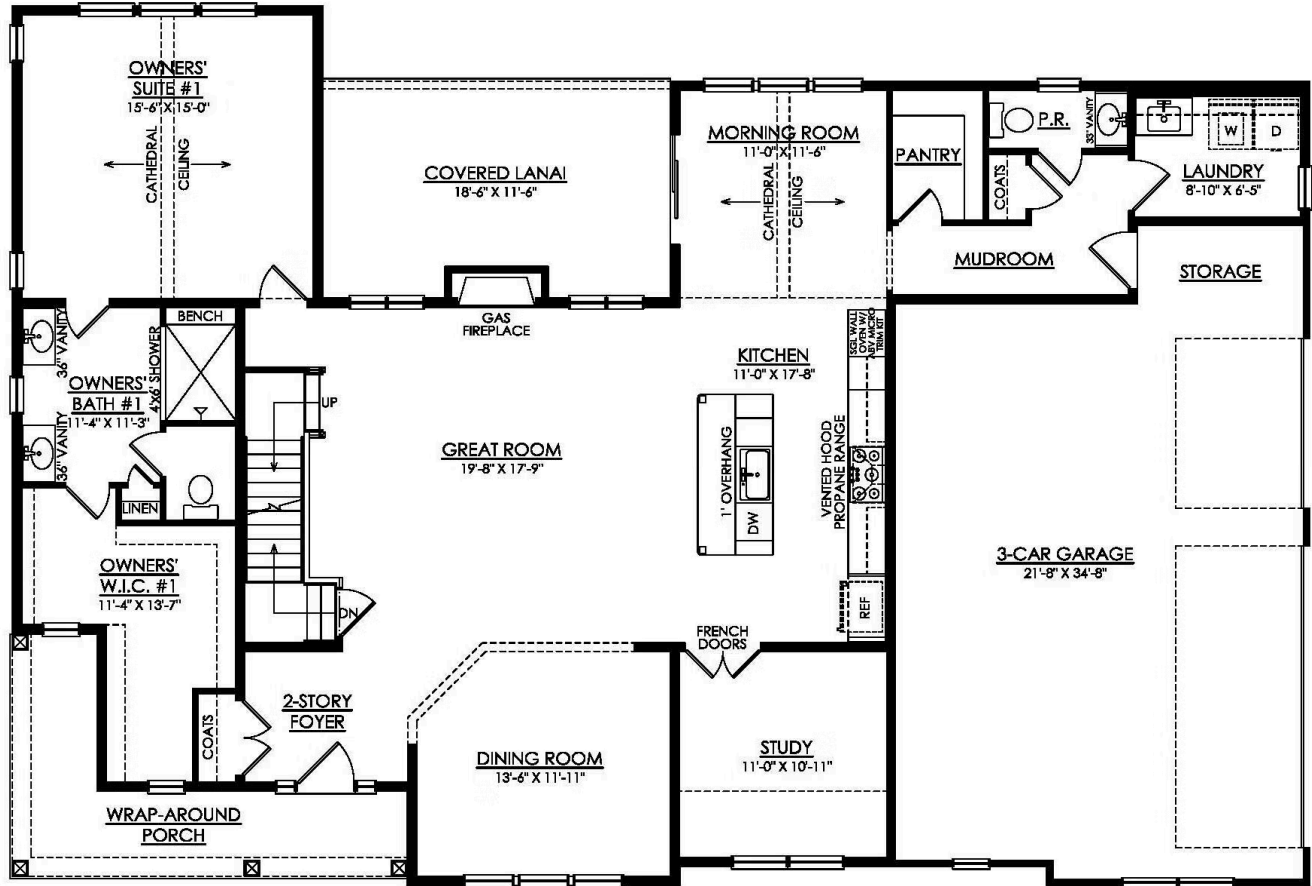

1016 FAIRWAY DRIVE #43

Easton, PA 18040