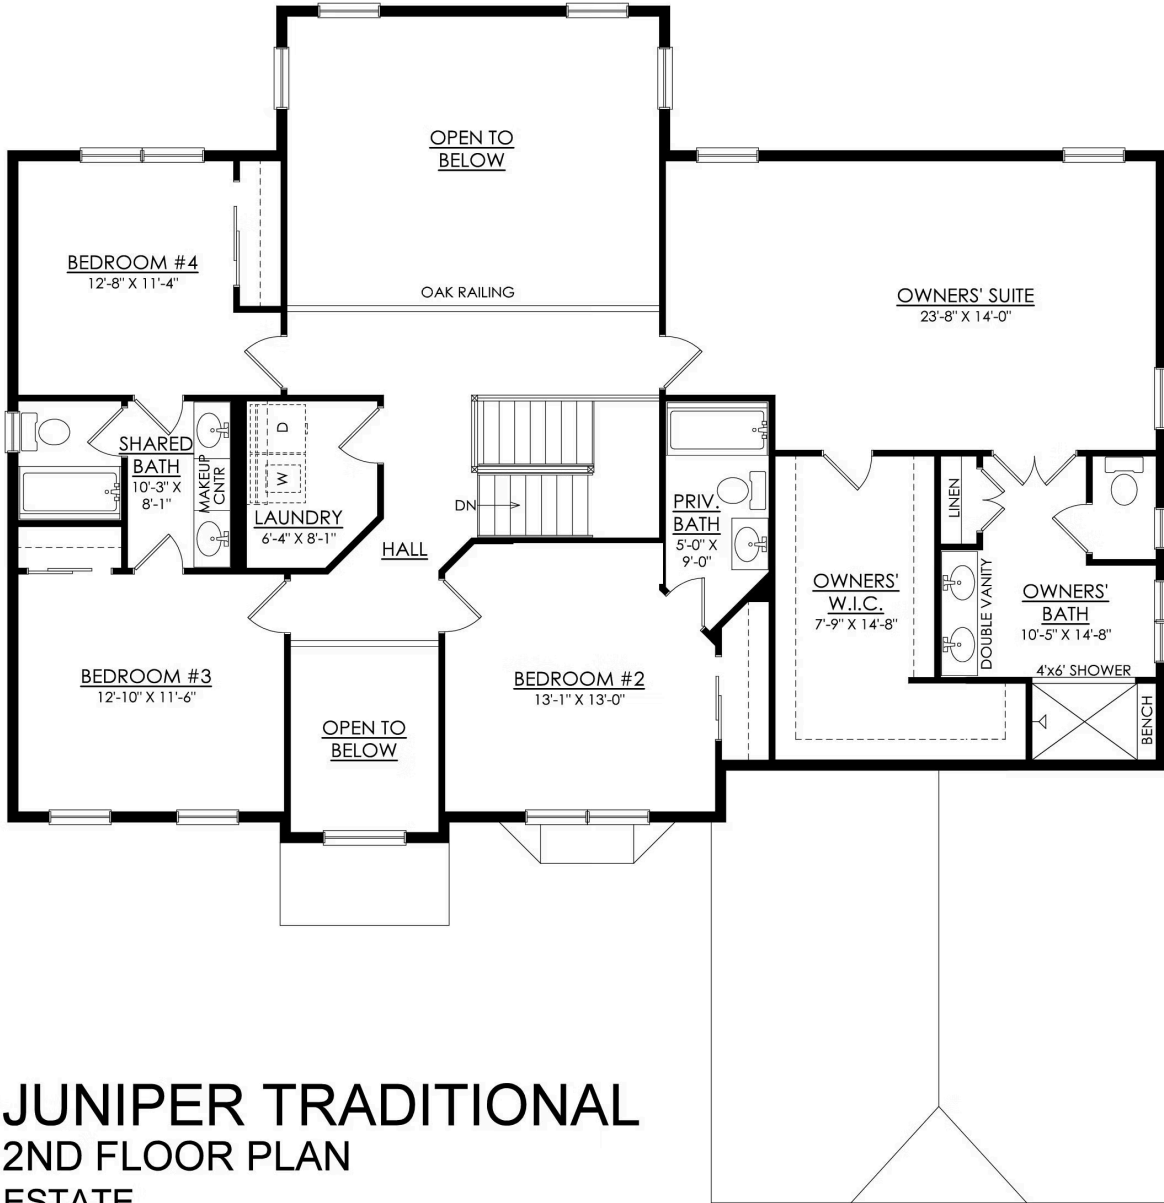

Juniper Floor Plan

In Riverview Estates from $914,900

JUNIPER TRADITIONAL 2ND FLOOR PLAN ESTATE