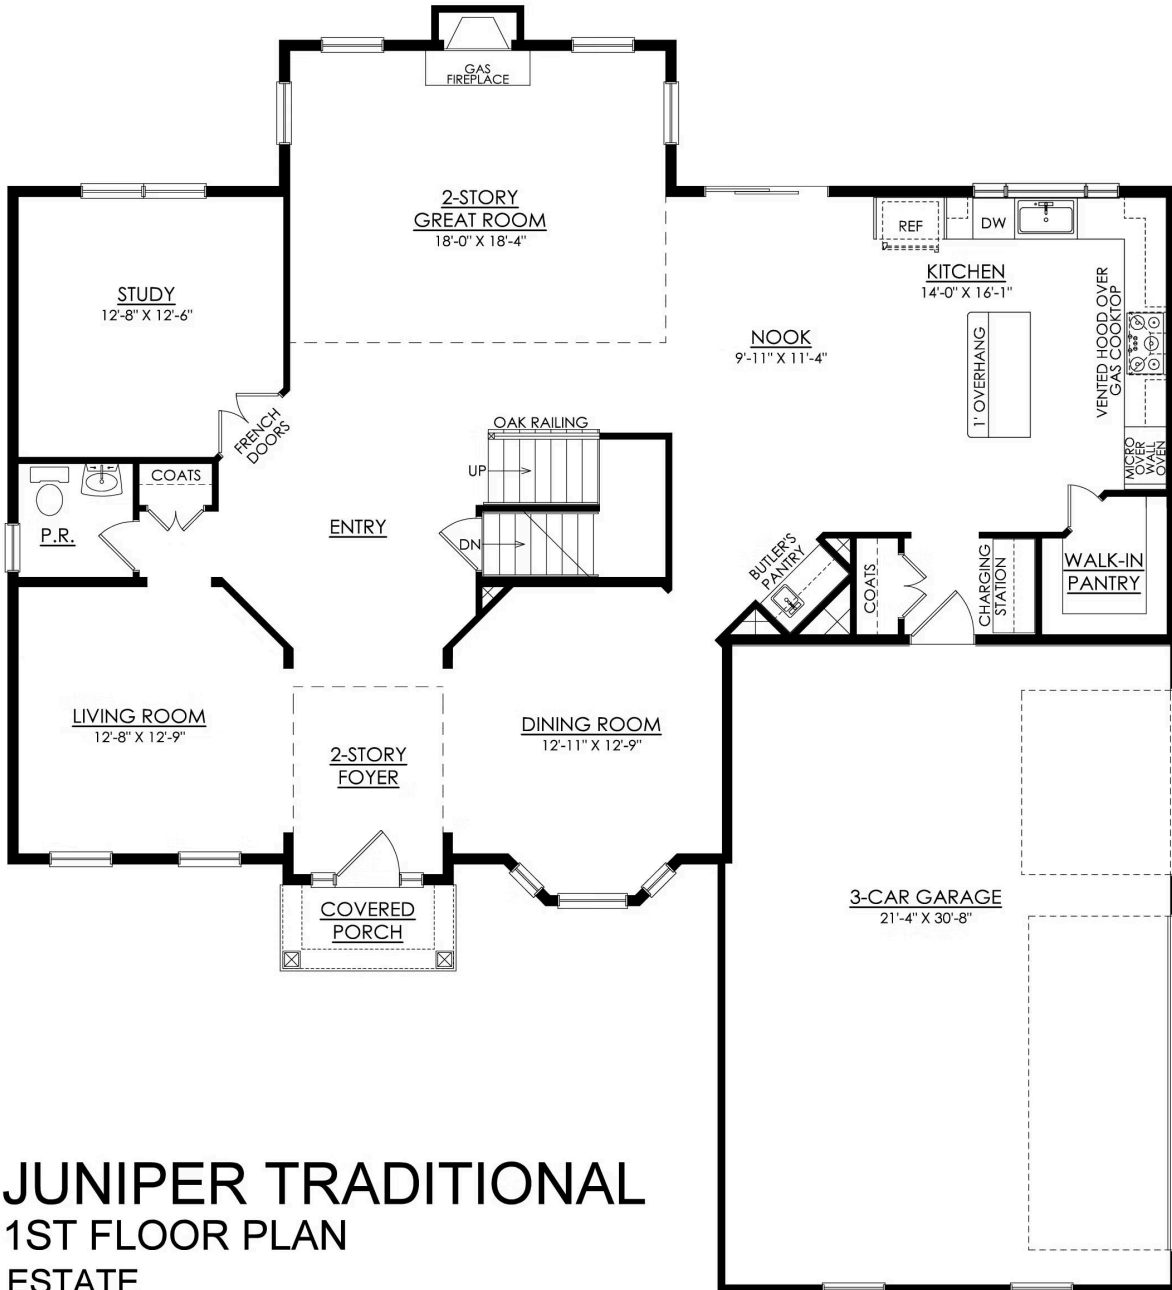

## PLAN DETAILS

Pricing from **\$914,900**

4 Beds 3.5 Baths 3,307 Sq Ft

2 Story 3 Car Garage

Farmhouse Elevation

Elevate your lifestyle with the Juniper, offering the perfect balance of privacy and comfort for you and your family. An impressive two-story Foyer sets the tone for this home's spacious open-concept main living area. The Kitchen is a cook's dream, with an expanded island, a walk-in pantry, and a butler's pantry for serving drinks or snacks. The airy 2-story Great Room boasts a gas fireplace and plenty of windows for natural light. A private Study and Powder Room complete the 1st floor layout. Head up the open staircase to find an enormous Owners' Suite with a sitting area, a walk-in closet, and a private Bath. Additionally, a Guest Suite with its own Bath, two additional Bedrooms that share a Jack-n-Jill bath, and a convenient laundry room can also be found on the 2nd floor. Som ... [Read More at tuskeshomes.com](https://www.tuskeshomes.com)

## PLAN FEATURES

- 4 Bedrooms
- 3.5 Bathrooms
- 3-Car Garage
- Starting at 3,307 Square Feet
- Chef's Kitchen with Stainless Steel Chimney Hood, Wall Oven, 5-Burner Gas Cooktop, and 42" Wellborn Cabinetry
- Kitchen with Granite or Quartz Countertops
- Stainless Steel Range/Oven, Microwave, and Dishwasher
- Butler's Pantry and Walk-In Pantry
- Two-Story Great Room
- Two-Story Foyer
- Study
- 2nd Floor Laundry
- 2nd Floor Loft
- Private Owners' Suite featuring Fully Tiled 4'x6' Shower with Quartz Bench in Private Bath
- Beautifully Resilient Hardie® Fiber Cement Siding

# Juniper Floor Plan

In Riverview Estates from \$914,900

## JUNIPER TRADITIONAL 1ST FLOOR PLAN ESTATE