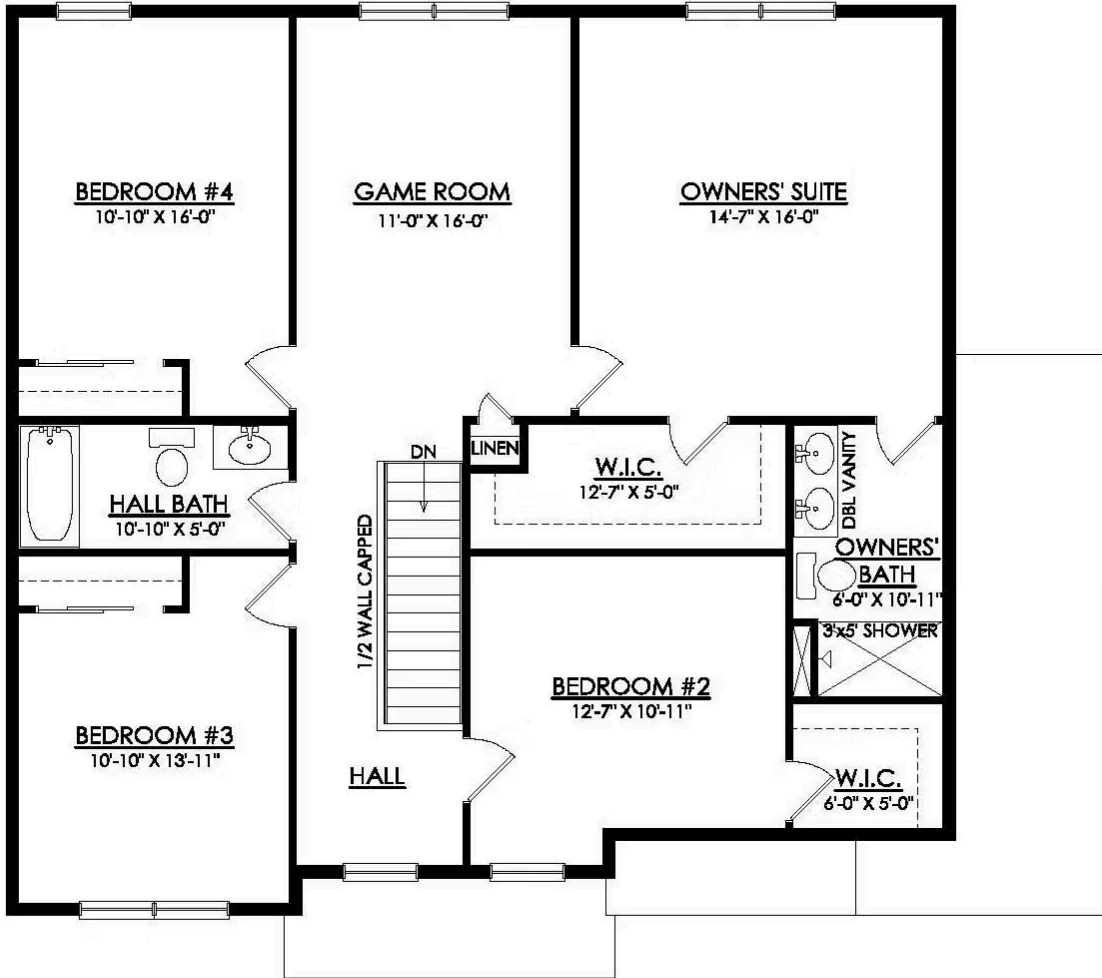

Madison Floor Plan

In The Estates at Steeplechase North from **\$679,900**

PLAN DETAILS

Pricing from **\$679,900**

4 Beds 2.5 Baths 2,392 Sq Ft

2 Story 2 Car Garage

Traditional Elevation

Welcome to the Madison, a charming and inviting home that's become one of our most popular floorplans. You'll feel right at home as soon as you step into its modern open-concept main living area. The seamless flow between the Dining Room, Kitchen with Nook, and Great Room creates a warm and welcoming atmosphere. The bright and sunny study with French doors and wall of windows is a perfect place to work or learn from home. The welcoming Foyer, convenient Powder Room, and practical Mudroom near the 2-car garage are just some of the lovely touches that make the Madison special. Upstairs, the Owners' Suite features a spacious Walk-In Closet and private ensuite Bath. And with three additional Bedrooms, a full Bath, and a first-floor Laundry Room, there's plenty of space for everyone! Some images ...
Read More at tuskeshomes.com

PLAN FEATURES

- 4 Bedrooms
- 2.5 Bathrooms
- 2-Car Garage
- Starting at 2,392 Square Feet
- Granite or Quartz Kitchen Countertops
- 42" Wellborn Kitchen Wall Cabinets with Crown Moulding and Full Extension Wood Dovetail Drawers

Madison Floor Plan

In The Estates at Steeplechase North from \$679,900

Madison Floor Plan

In The Estates at Steeplechase North from \$679,900

MADISON TRADITIONAL 1ST FLOOR PLAN PREMIER

Madison Floor Plan

In The Estates at Steeplechase North from \$679,900

MADISON TRADITIONAL 2ND FLOOR PLAN PREMIER

Madison Floor Plan

In The Estates at Steeplechase North from **\$679,900**

Madison Floor Plan

In The Estates at Steeplechase North from **\$679,900**

Madison Floor Plan