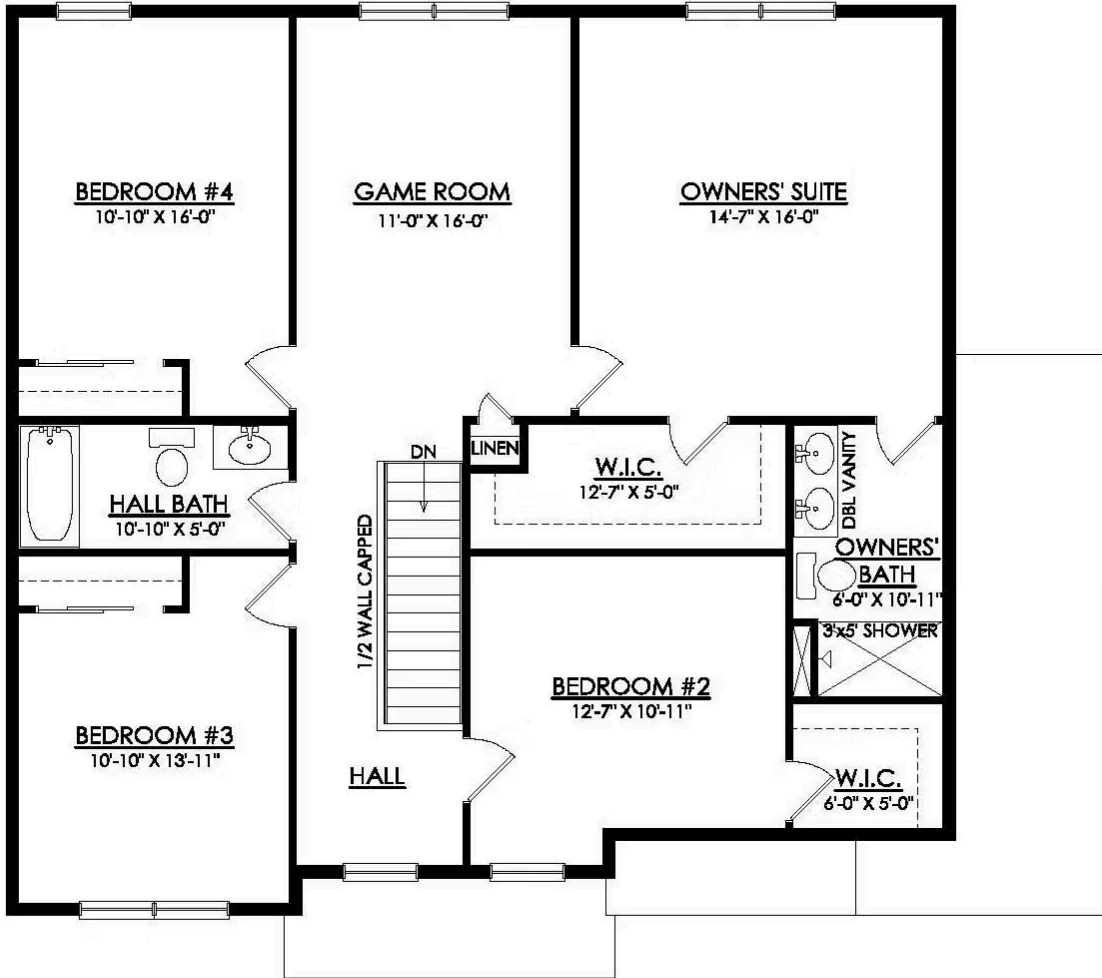

Madison Floor Plan

In The Estates at Steeplechase North from **\$679,900**

PLAN DETAILS

Pricing from **\$679,900**

4 Beds 2.5 Baths 2,392 Sq Ft

2 Story 2 Car Garage

Traditional Elevation

Welcome to the Madison, a charming and inviting home that's become one of our most popular floorplans. You'll feel right at home as soon as you step into its modern open-concept main living area. The seamless flow between the Dining Room, Kitchen with Nook, and Great Room creates a warm and welcoming atmosphere. The bright and sunny study with French doors and wall of windows is a perfect place to work or learn from home. The welcoming Foyer, convenient Powder Room, and practical Mudroom near the 2-car garage are just some of the lovely touches that make the Madison special. Upstairs, the Owners' Suite features a spacious Walk-In Closet and private ensuite Bath. And with three additional Bedrooms, a full Bath, and a first-floor Laundry Room, there's plenty of space for everyone! Some images ... [Read More at tuskeshomes.com](https://www.tuskeshomes.com)

PLAN FEATURES

- 4 Bedrooms
- 2.5 Bathrooms
- 2-Car Garage
- Starting at 2,392 Square Feet
- Granite or Quartz Kitchen Countertops
- 42" Wellborn Kitchen Wall Cabinets with Crown Moulding and Full Extension Wood Dovetail Drawers
- GE Stainless Steel Range/Oven, Microwave, and Dishwasher
- Private Owners' Suite including a Spacious Bath featuring a 3'x5' Owners' Shower with Tiled Walls and Soap Shelf
- Two 2nd Floor Layout Options
- Study with French Doors

Madison Floor Plan

In The Estates at Steeplechase North from \$679,900

Madison Floor Plan

In The Estates at Steeplechase North from \$679,900

MADISON TRADITIONAL 1ST FLOOR PLAN PREMIER

Madison Floor Plan

In The Estates at Steeplechase North from \$679,900

MADISON TRADITIONAL 2ND FLOOR PLAN PREMIER

Madison Floor Plan

In The Estates at Steeplechase North from **\$679,900**

Madison Floor Plan

In The Estates at Steeplechase North from **\$679,900**

Madison Floor Plan