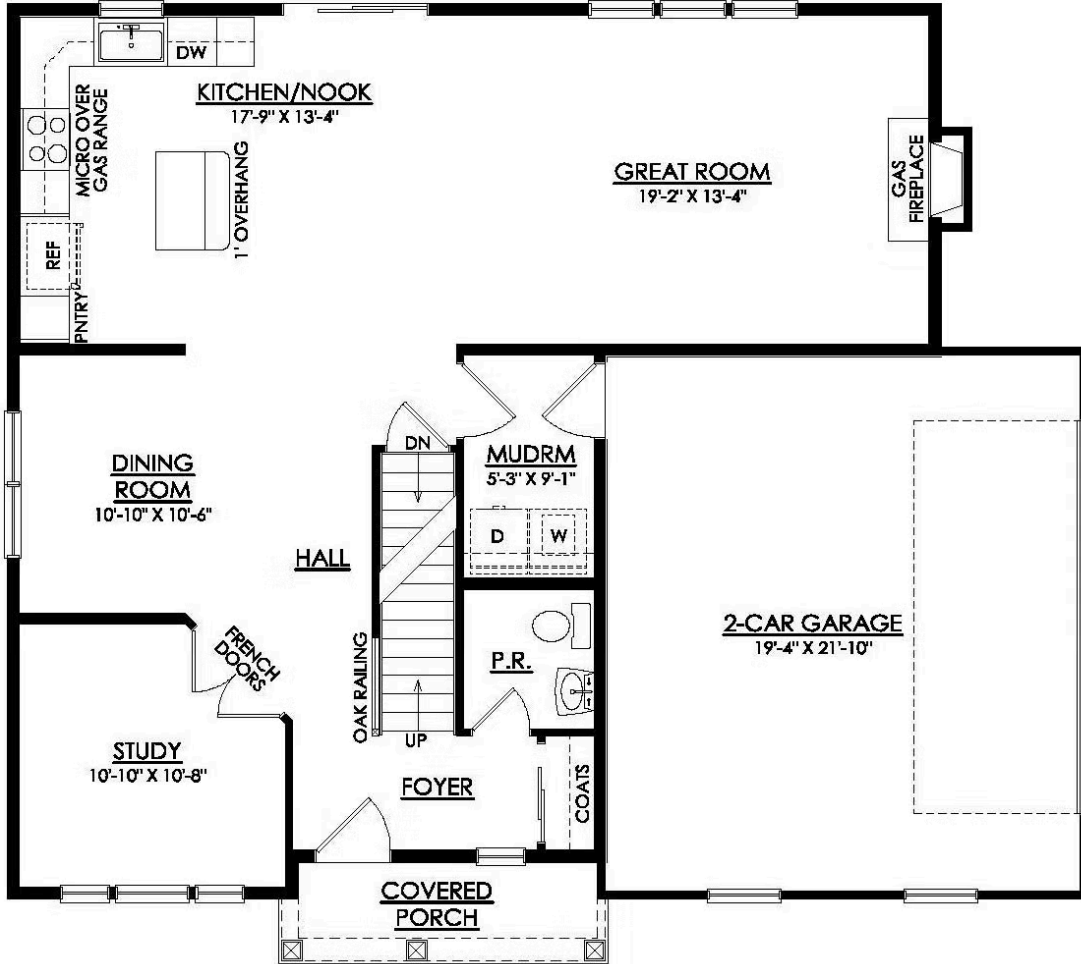

Madison Floor Plan

In The Estates at Steeplechase North from **\$679,900**

PLAN DETAILS

Pricing from **\$679,900**

4 Beds 2.5 Baths 2,392 Sq Ft

2 Story 2 Car Garage

Traditional Elevation

Welcome to the Madison, a charming and inviting home that's become one of our most popular floorplans. You'll feel right at home as soon as you step into its modern open-concept main living area. The seamless flow between the Dining Room, Kitchen with Nook, and Great Room creates a warm and welcoming atmosphere. The bright and sunny study with French doors and wall of windows is a perfect place to work or learn from home. The welcoming Foyer, convenient Powder Room, and practical Mudroom near the 2-car garage are just some of the lovely touches that make the Madison special. Upstairs, the Owners' Suite features a spacious Walk-In Closet and private ensuite Bath. And with three additional Bedrooms, a full Bath, and a first-floor Laundry Room, there's plenty of space for everyone! Some images ... [Read More at tuskeshomes.com](https://www.tuskeshomes.com)

PLAN FEATURES

- 4 Bedrooms
- 2.5 Bathrooms
- 2-Car Garage
- Starting at 2,392 Square Feet
- Granite or Quartz Kitchen Countertops
- 42" Wellborn Kitchen Wall Cabinets with Crown Moulding and Full Extension Wood Dovetail Drawers
- GE Stainless Steel Range/Oven, Microwave, and Dishwasher
- Private Owners' Suite including a Spacious Bath featuring a 3'x5' Owners' Shower with Tiled Walls and Soap Shelf
- Two 2nd Floor Layout Options
- Study with French Doors

Madison Floor Plan

In The Estates at Steeplechase North from \$679,900

Madison Floor Plan

In The Estates at Steeplechase North from \$679,900

MADISON TRADITIONAL 1ST FLOOR PLAN PREMIER

Madison Floor Plan

In The Estates at Steeplechase North from \$679,900

MADISON TRADITIONAL 2ND FLOOR PLAN PREMIER

Madison Floor Plan

In The Estates at Steeplechase North from **\$679,900**

Madison Floor Plan

In The Estates at Steeplechase North from **\$679,900**

Madison Floor Plan