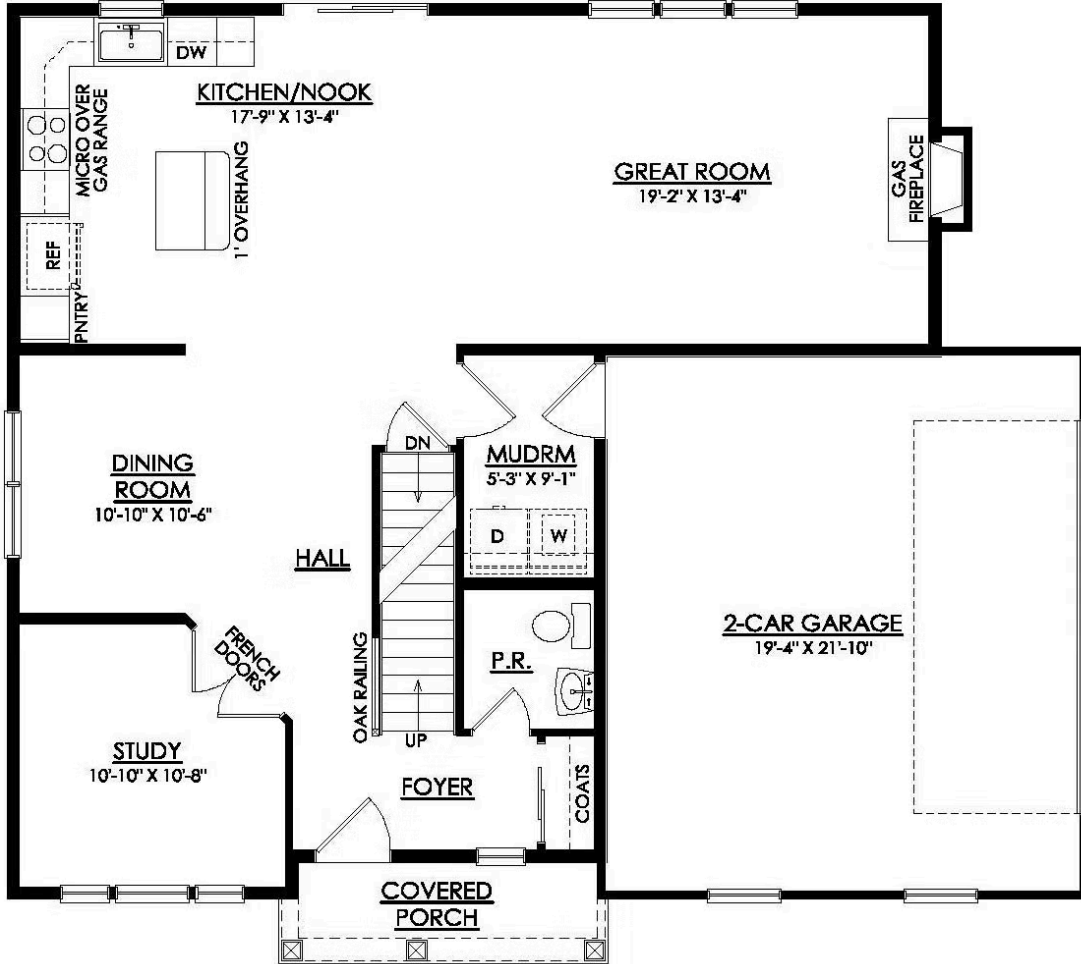

Madison Floor Plan

In The Estates at Steeplechase North from **\$679,900**

PLAN DETAILS

Pricing from **\$679,900**

4 Beds 2.5 Baths 2,392 Sq Ft

2 Story 2 Car Garage

Traditional Elevation

Welcome to the Madison, a charming and inviting home that's become one of our most popular floorplans. You'll feel right at home as soon as you step into its modern open-concept main living area. The seamless flow between the Dining Room, Kitchen with Nook, and Great Room creates a warm and welcoming atmosphere. The bright and sunny study with French doors and wall of windows is a perfect place to work or learn from home. The welcoming Foyer, convenient Powder Room, and practical Mudroom near the 2-car garage are just some of the lovely touches that make the Madison special. Upstairs, the Owners' Suite features a spacious Walk-In Closet and private ensuite Bath. And with three additional Bedrooms, a full Bath, and a first-floor Laundry Room, there's plenty of space for everyone! Some images ...
Read More at tuskeshomes.com

PLAN FEATURES

- 4 Bedrooms
- 2.5 Bathrooms
- 2-Car Garage
- Starting at 2,392 Square Feet
- Granite or Quartz Kitchen Countertops
- 42" Wellborn Kitchen Wall Cabinets with Crown Moulding and Full Extension Wood Dovetail Drawers

Madison Floor Plan

In The Estates at Steeplechase North from \$679,900

Madison Floor Plan

In The Estates at Steeplechase North from \$679,900

MADISON TRADITIONAL 1ST FLOOR PLAN PREMIER

Madison Floor Plan

In The Estates at Steeplechase North from \$679,900

MADISON TRADITIONAL 2ND FLOOR PLAN PREMIER

Madison Floor Plan

In The Estates at Steeplechase North from **\$679,900**

Madison Floor Plan

In The Estates at Steeplechase North from **\$679,900**

Madison Floor Plan