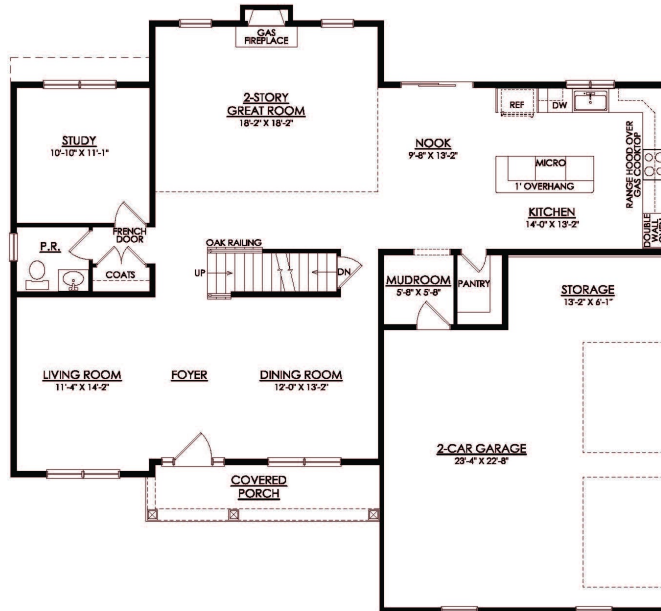

79 TUMBLE CREEK #15

Easton, PA 18042

**BRECKENRIDGE GRANDE
FARMHOUSE**
1ST FLOOR PLAN

79 TUMBLE CREEK #15

Easton, PA 18042

**BRECKENRIDGE GRANDE
FARMHOUSE
2ND FLOOR PLAN**