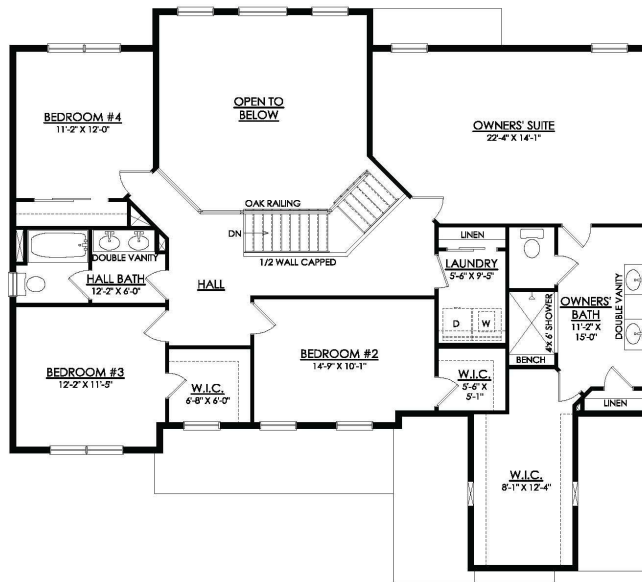

Churchill Floor Plan

In Tumble Creek Estates from \$809,900

Churchill Floor Plan

In Tumble Creek Estates from \$809,900

CHURCHILL FARMHOUSE
1ST FLOOR PLAN

Churchill Floor Plan

In Tumble Creek Estates from \$809,900

CHURCHILL FARMHOUSE
2ND FLOOR PLAN

Churchill Floor Plan

In Tumble Creek Estates from \$809,900

CHURCHILL TRADITIONAL
1ST FLOOR PLAN

Churchill Floor Plan

In Tumble Creek Estates from \$809,900

CHURCHILL TRADITIONAL
2ND FLOOR PLAN