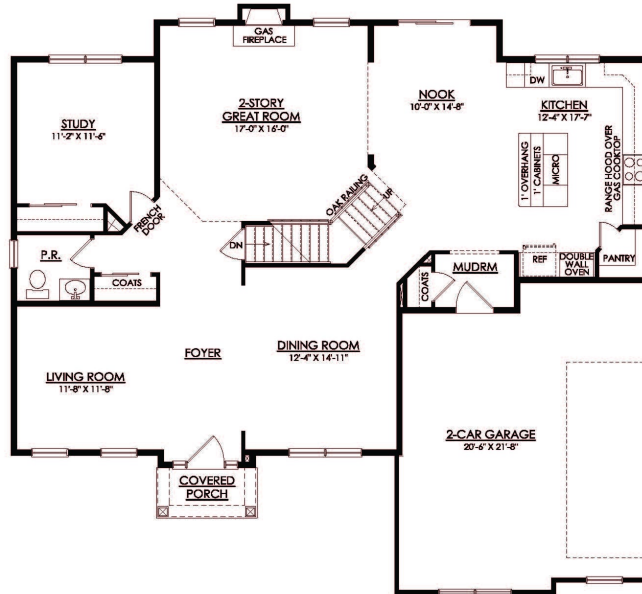

Churchill Floor Plan

In Tumble Creek Estates from \$809,900

Churchill Floor Plan

In Tumble Creek Estates from \$809,900

CHURCHILL FARMHOUSE
1ST FLOOR PLAN

Churchill Floor Plan

In Tumble Creek Estates from \$809,900

CHURCHILL FARMHOUSE
2ND FLOOR PLAN

Churchill Floor Plan

In Tumble Creek Estates from \$809,900

CHURCHILL TRADITIONAL
1ST FLOOR PLAN

Churchill Floor Plan

In Tumble Creek Estates from \$809,900

CHURCHILL TRADITIONAL
2ND FLOOR PLAN