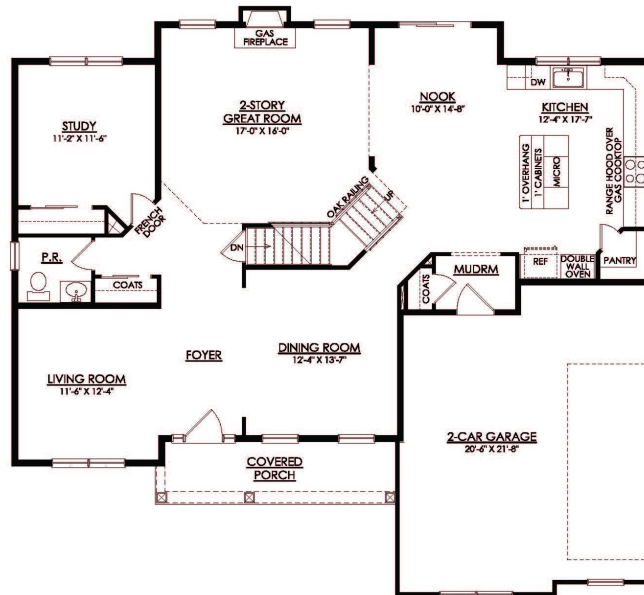

Churchill Floor Plan

In Tumble Creek Estates from \$809,900

Churchill Floor Plan

In Tumble Creek Estates from \$809,900

CHURCHILL FARMHOUSE
1ST FLOOR PLAN

Churchill Floor Plan

In Tumble Creek Estates from \$809,900

CHURCHILL FARMHOUSE
2ND FLOOR PLAN

Churchill Floor Plan

In Tumble Creek Estates from \$809,900

CHURCHILL TRADITIONAL
1ST FLOOR PLAN

Churchill Floor Plan

In Tumble Creek Estates from \$809,900

CHURCHILL TRADITIONAL
2ND FLOOR PLAN