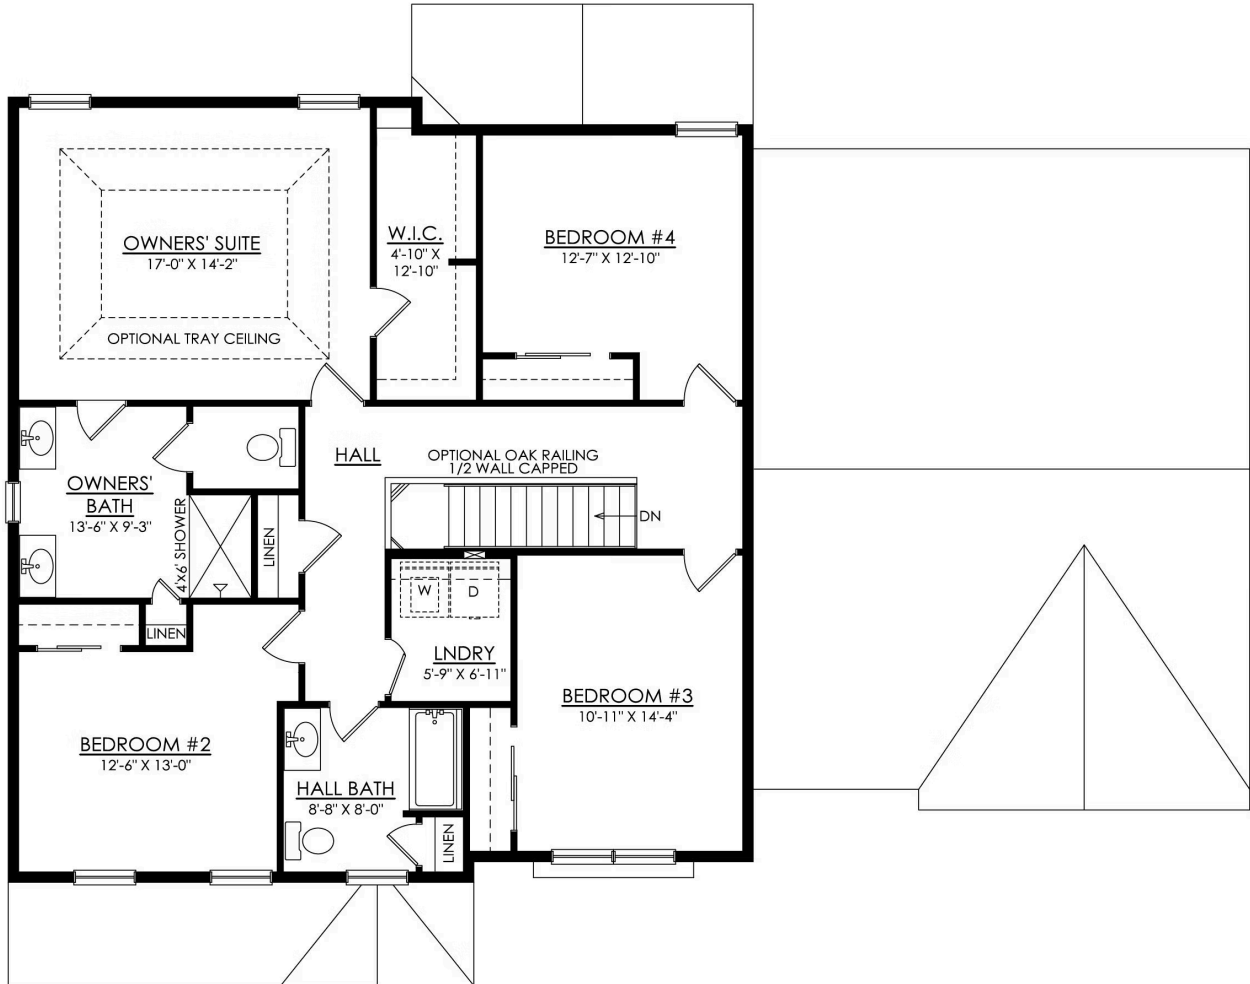

## PLAN DETAILS

Pricing from **\$799,900**

4 Beds 2.5 Baths 2,820 Sq Ft

2 Story 2 Car Garage

Craftsman Elevation - Side Entry Garage

Step into opulence with The Magnolia, a stunning floorplan starting at 2,820 sq ft. The Kitchen boasts a large island with seating, granite or quartz countertops, and a dining Nook surrounded by windows. The main level also includes a spacious Great Room, formal Dining Room, Private Study with French doors, Powder Room, Mudroom, and welcoming Foyer. Upstairs, the Owners' Suite features a spacious Walk-In Closet with an attached full Bath. Three additional bedrooms, a shared hall bath, and a 2nd floor Laundry Room complete the layout. For even more space, consider the optional Bonus Room above the Garage, perfect for a 5th Bedroom, Home Office, or Play Room. Some images, videos, virtual tours shown may be from a previously built Tuskes home of similar design. Actual options, colors, and ... Read More at [tuskeshomes.com](https://tuskeshomes.com)

## PLAN FEATURES

- 4 Bedrooms
- 2.5 Bathrooms
- 2-Car Garage with Additional Storage Space
- Starting at 2,820 Square Feet
- Granite or Quartz Kitchen Countertops
- 42" Wellborn Kitchen Wall Cabinets with Crown Moulding, and Full Extension Dovetail Drawers
- GE Stainless Steel Range/Oven, Microwave, and Dishwasher
- Dining Nook
- 2nd Floor Laundry Room
- Mudroom
- Private Owners' Suite including Fully Tiled 4'x6' Shower with Quartz Bench in Owners' Bath
- Optional Bonus Room over Garage

## MAGNOLIA FARMHOUSE 1ST FLOOR PLAN HERITAGE

## MAGNOLIA FARMHOUSE 2ND FLOOR PLAN HERITAGE