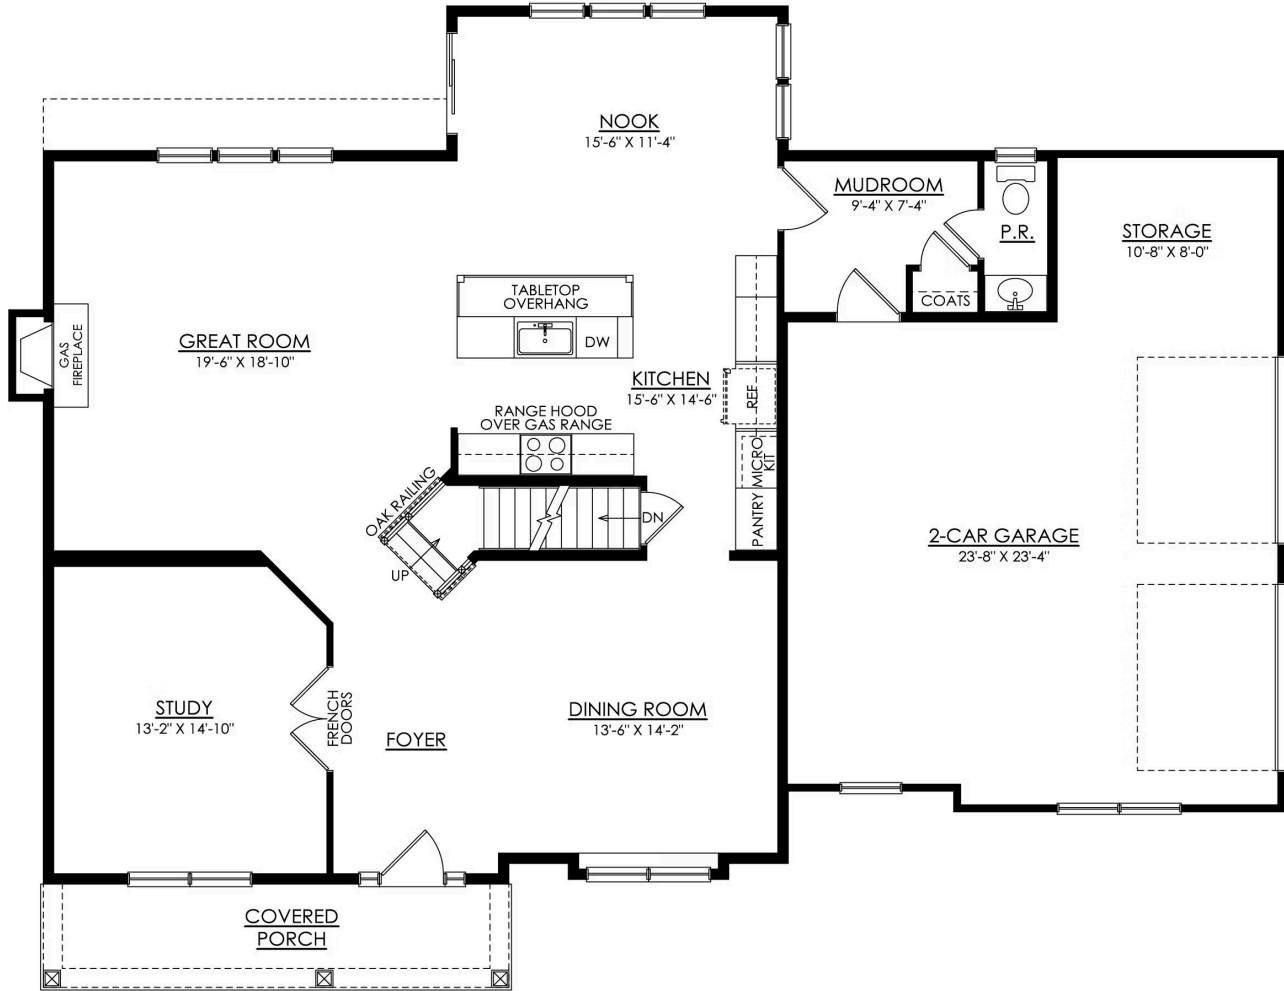

## PLAN DETAILS

Pricing from **\$799,900**

4 Beds 2.5 Baths 2,820 Sq Ft

2 Story 2 Car Garage

Craftsman Elevation - Side Entry Garage

Step into opulence with The Magnolia, a stunning floorplan starting at 2,820 sq ft. The Kitchen boasts a large island with seating, granite or quartz countertops, and a dining Nook surrounded by windows. The main level also includes a spacious Great Room, formal Dining Room, Private Study with French doors, Powder Room, Mudroom, and welcoming Foyer. Upstairs, the Owners' Suite features a spacious Walk-In Closet with an attached full Bath. Three additional bedrooms, a shared hall bath, and a 2nd floor Laundry Room complete the layout. For even more space, consider the optional Bonus Room above the Garage, perfect for a 5th Bedroom, Home Office, or Play Room. Some images, videos, virtual tours shown may be from a previously built Tuskes home of similar design. Actual options, colors, and ... Read More at [tuskeshomes.com](https://tuskeshomes.com)

## PLAN FEATURES

- 4 Bedrooms
- 2.5 Bathrooms
- 2-Car Garage with Additional Storage Space
- Starting at 2,820 Square Feet
- Granite or Quartz Kitchen Countertops
- 42" Wellborn Kitchen Wall Cabinets with Crown Moulding, and Full Extension Dovetail Drawers
- GE Stainless Steel Range/Oven, Microwave, and Dishwasher
- Dining Nook
- 2nd Floor Laundry Room
- Mudroom
- Private Owners' Suite including Fully Tiled 4'x6' Shower with Quartz Bench in Owners' Bath
- Optional Bonus Room over Garage

## MAGNOLIA FARMHOUSE 1ST FLOOR PLAN HERITAGE

## MAGNOLIA FARMHOUSE 2ND FLOOR PLAN HERITAGE