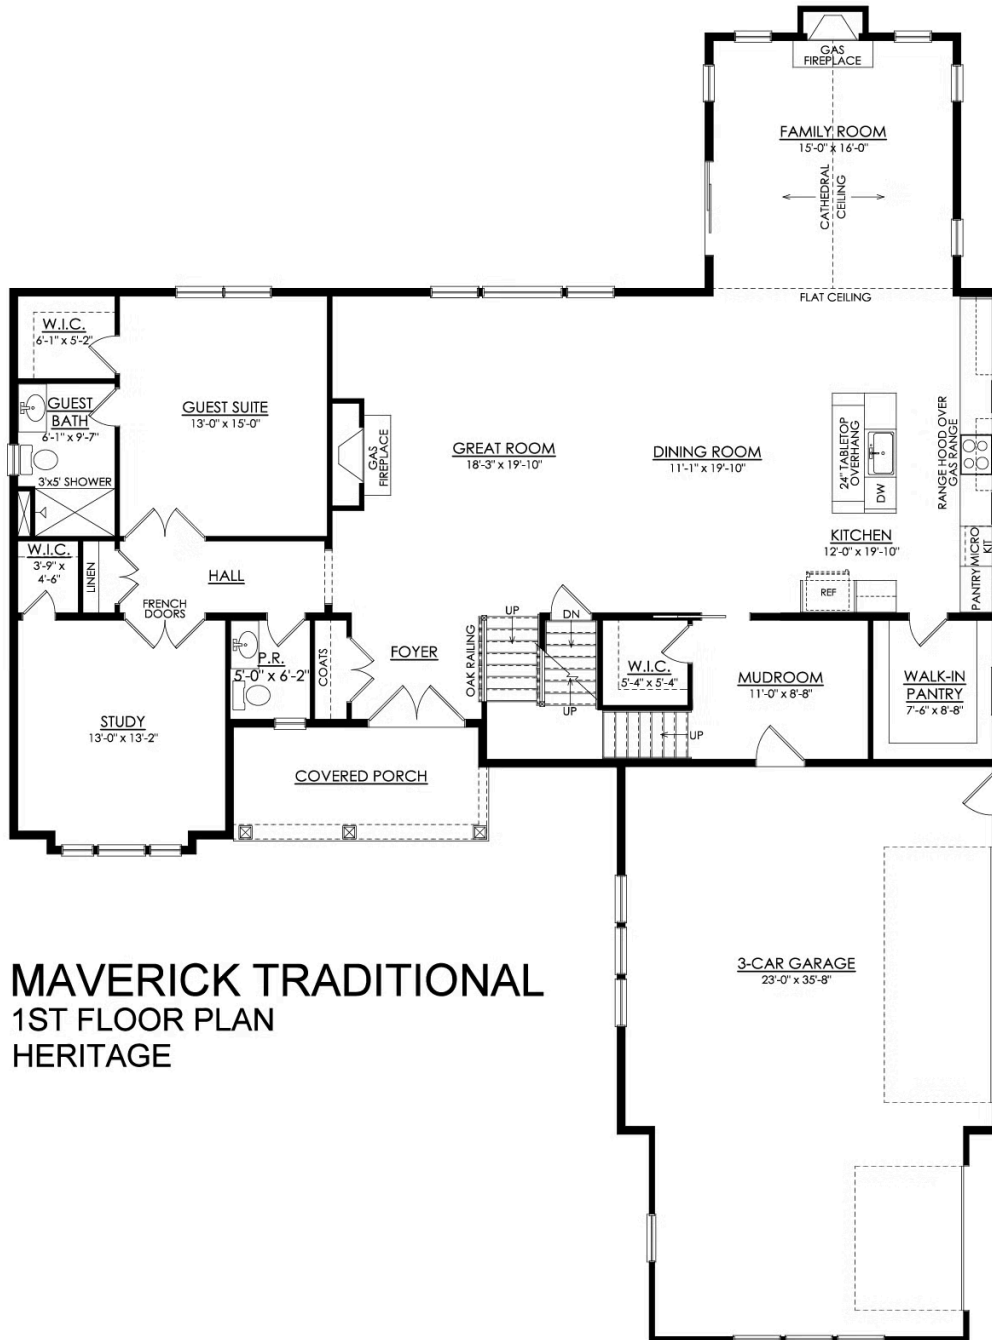

Maverick Floor Plan

In Tumble Creek Estates from **\$964,900**

PLAN DETAILS

Pricing from **\$964,900**

5 Beds 4.5 Baths 4,133 Sq Ft

2 Story 3 Car Garage

Traditional Elevation

The Maverick is an architectural gem that embodies modern farmhouse style with its spacious 4100 sq ft. floor plan. Ideal for multi-generational living, this home features multiple common areas and bedrooms on both floors, providing maximum comfort and convenience. Its sleek, contemporary design seamlessly integrates function and style, making it the perfect place for families to create lasting memories. Step into the charming Foyer and be welcomed into its magnificent living spaces. The Kitchen features ample counter space, a large island with seating, and a walk-in Pantry. The nearby Great Room is anchored by a cozy gas fireplace, windows with backyard views, and opens to a formal Dining Room. The Family Room is a luxurious escape with cathedral ceilings, a sliding door leading to t ... Read More at tuskeshomes.com

Maverick Floor Plan

In Tumble Creek Estates from \$964,900

Farmhouse Elevation

Maverick Floor Plan

In Tumble Creek Estates from \$964,900

**MAVERICK TRADITIONAL
1ST FLOOR PLAN
HERITAGE**

Maverick Floor Plan

In Tumble Creek Estates from **\$964,900**

Maverick Floor Plan

In Tumble Creek Estates from **\$964,900**

Maverick Floor Plan

In Tumble Creek Estates from **\$964,900**

Maverick Floor Plan

In Tumble Creek Estates from **\$964,900**