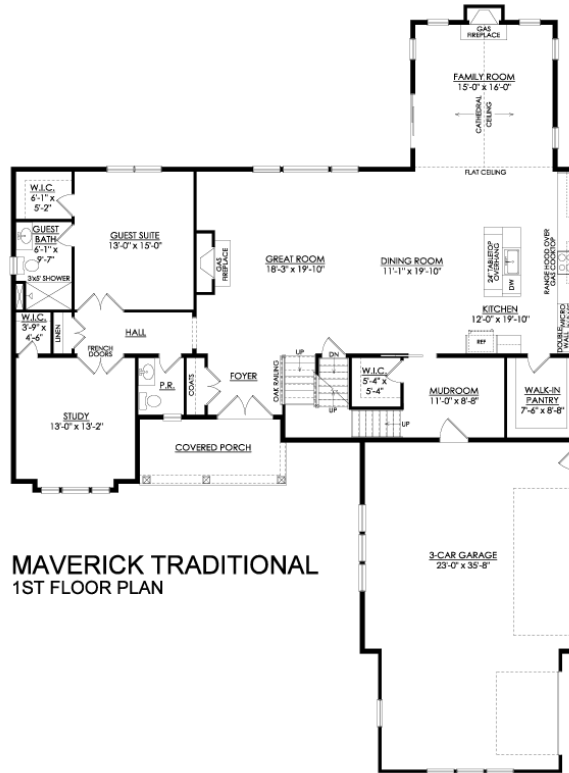

Maverick Floor Plan

In Tumble Creek Estates from \$944,900

Famhouse Elevation

Maverick Floor Plan

In Tumble Creek Estates from \$944,900

MAVERICK FARMHOUSE
1ST FLOOR PLAN

Maverick Floor Plan

In Tumble Creek Estates from \$944,900

Maverick Floor Plan

In Tumble Creek Estates from \$944,900

MAVERICK TRADITIONAL
1ST FLOOR PLAN

Maverick Floor Plan

In Tumble Creek Estates from \$944,900

MAVERICK TRADITIONAL
2ND FLOOR PLAN