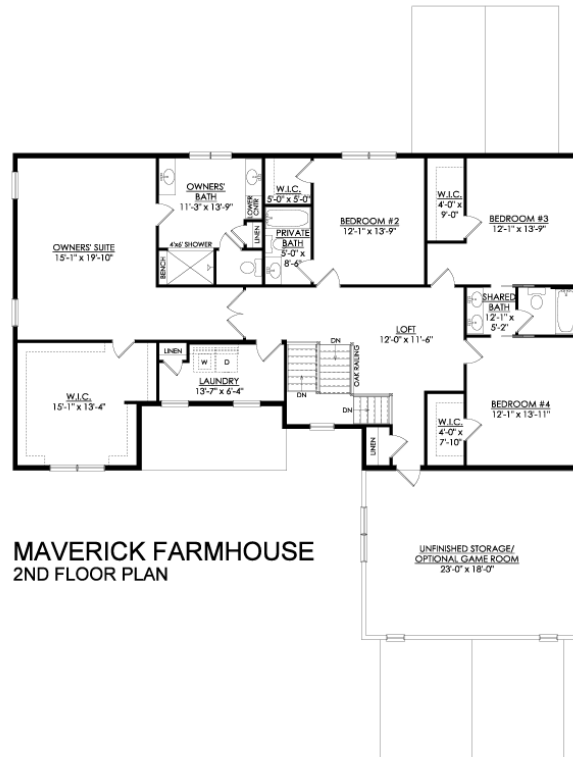

Maverick Floor Plan

In Tumble Creek Estates from \$944,900

Famhouse Elevation

Maverick Floor Plan

In Tumble Creek Estates from \$944,900

MAVERICK FARMHOUSE
1ST FLOOR PLAN

Maverick Floor Plan

In Tumble Creek Estates from \$944,900

Maverick Floor Plan

In Tumble Creek Estates from \$944,900

MAVERICK TRADITIONAL
1ST FLOOR PLAN

Maverick Floor Plan

In Tumble Creek Estates from \$944,900

MAVERICK TRADITIONAL
2ND FLOOR PLAN