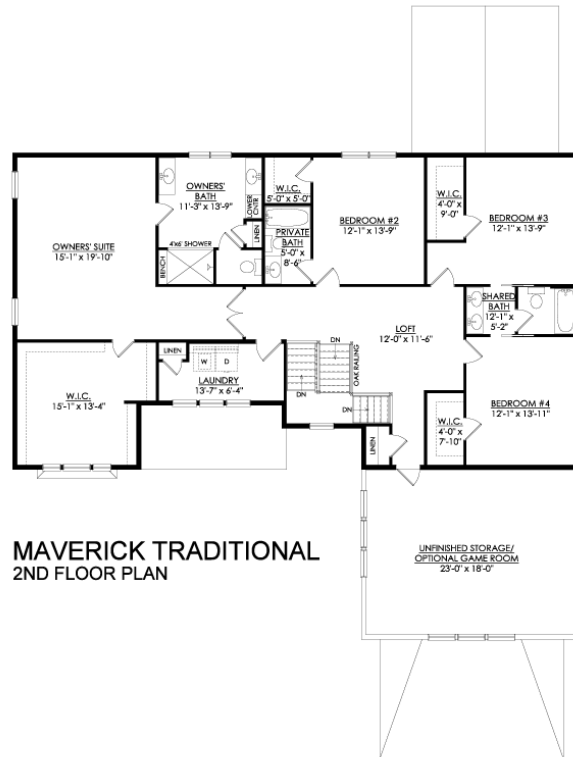

Maverick Floor Plan

In Tumble Creek Estates from \$944,900

Famhouse Elevation

Maverick Floor Plan

In Tumble Creek Estates from \$944,900

MAVERICK FARMHOUSE
1ST FLOOR PLAN

Maverick Floor Plan

In Tumble Creek Estates from \$944,900

Maverick Floor Plan

In Tumble Creek Estates from \$944,900

MAVERICK TRADITIONAL
1ST FLOOR PLAN

Maverick Floor Plan

In Tumble Creek Estates from \$944,900

MAVERICK TRADITIONAL
2ND FLOOR PLAN