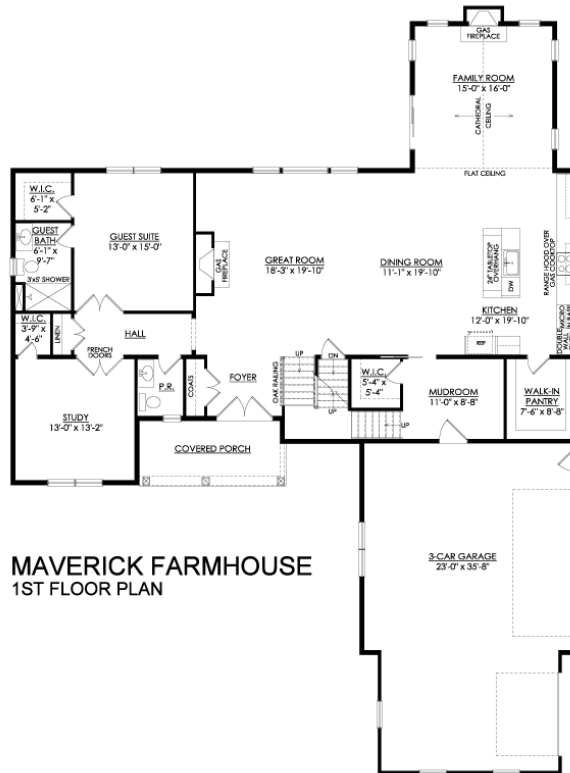

Maverick Floor Plan

In Tumble Creek Estates from \$944,900

Famhouse Elevation

Maverick Floor Plan

In Tumble Creek Estates from \$944,900

MAVERICK FARMHOUSE
1ST FLOOR PLAN

Maverick Floor Plan

In Tumble Creek Estates from \$944,900

Maverick Floor Plan

In Tumble Creek Estates from \$944,900

MAVERICK TRADITIONAL
1ST FLOOR PLAN

Maverick Floor Plan

In Tumble Creek Estates from \$944,900

MAVERICK TRADITIONAL
2ND FLOOR PLAN