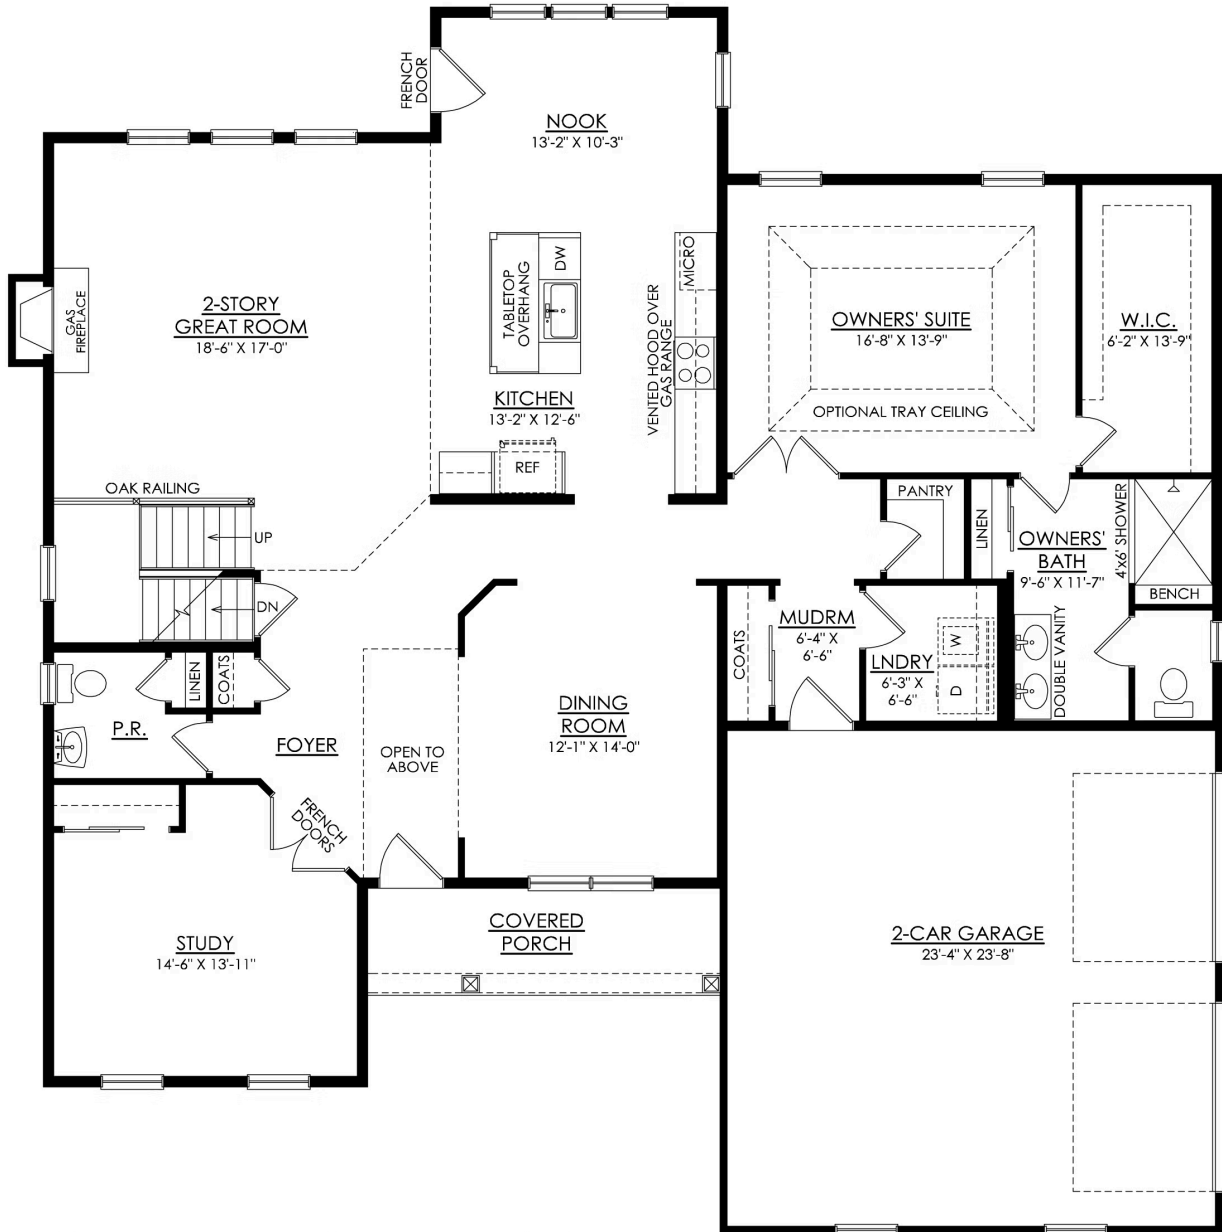

## PLAN DETAILS

Pricing from **\$824,900**

4 Beds 2.5 Baths 2,828 Sq Ft

2 Story 2 Car Garage

Country Elevation

Live in luxury and style with the spacious Sienna, featuring an open-concept space that's designed for entertaining. The Kitchen boasts generous countertop space and a spacious island. Dine in elegance in the formal Dining Room or cozy Nook. The 2-Story Great Room features a relaxing fireplace, making it the perfect spot to unwind or host family and friends. The private Study, separated by double doors, provides a quiet place to work or learn from home when needed. Step into the first-floor Owners' Suite, complete with a sitting area and a private bath retreat. On the second floor, there are three additional bedrooms and a shared hall bath for the family. For added flexibility, this plan also features an optional 1st-floor In-Law Suite, which relocates the Owners' suite upstairs. Some images ... [Read More at tuskeshomes.com](https://tuskeshomes.com)

## PLAN FEATURES

- 4 Bedrooms
- 2.5 Bathrooms
- 2-Car Garage
- Starting at 2,828 Square Feet
- Kitchen Island with Granite or Quartz Countertops
- 42" Wellborn Kitchen Wall Cabinets with Crown Moulding, and Full Extension Dovetail Drawers
- GE Stainless Steel Range/Oven, Microwave, and Dishwasher
- 2-Story Great Room
- Private 1st Floor Owners' Suite
- Fully Tiled 4'x6' Shower with Quartz Bench in Owners' Bath
- Optional In-Law Suite to Relocate Primary Owners' Suite to 2nd Floor
- Study
- Mudroom
- 1st Floor Laundry Room

# Sienna Floor Plan

In Tumble Creek Estates from \$824,900