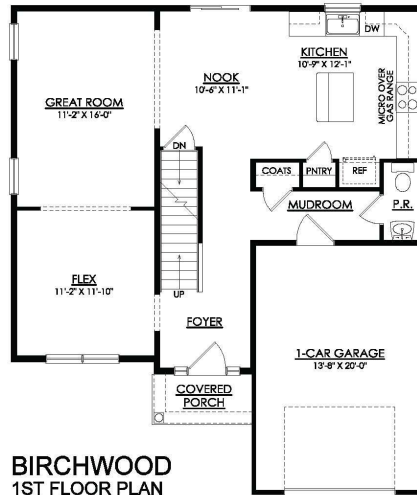

# Birchwood Floor Plan

In Hillcrest Estates at Mountain Top from \$382,900

**BIRCHWOOD**  
1ST FLOOR PLAN

# Birchwood Floor Plan

In Hillcrest Estates at Mountain Top from \$382,900