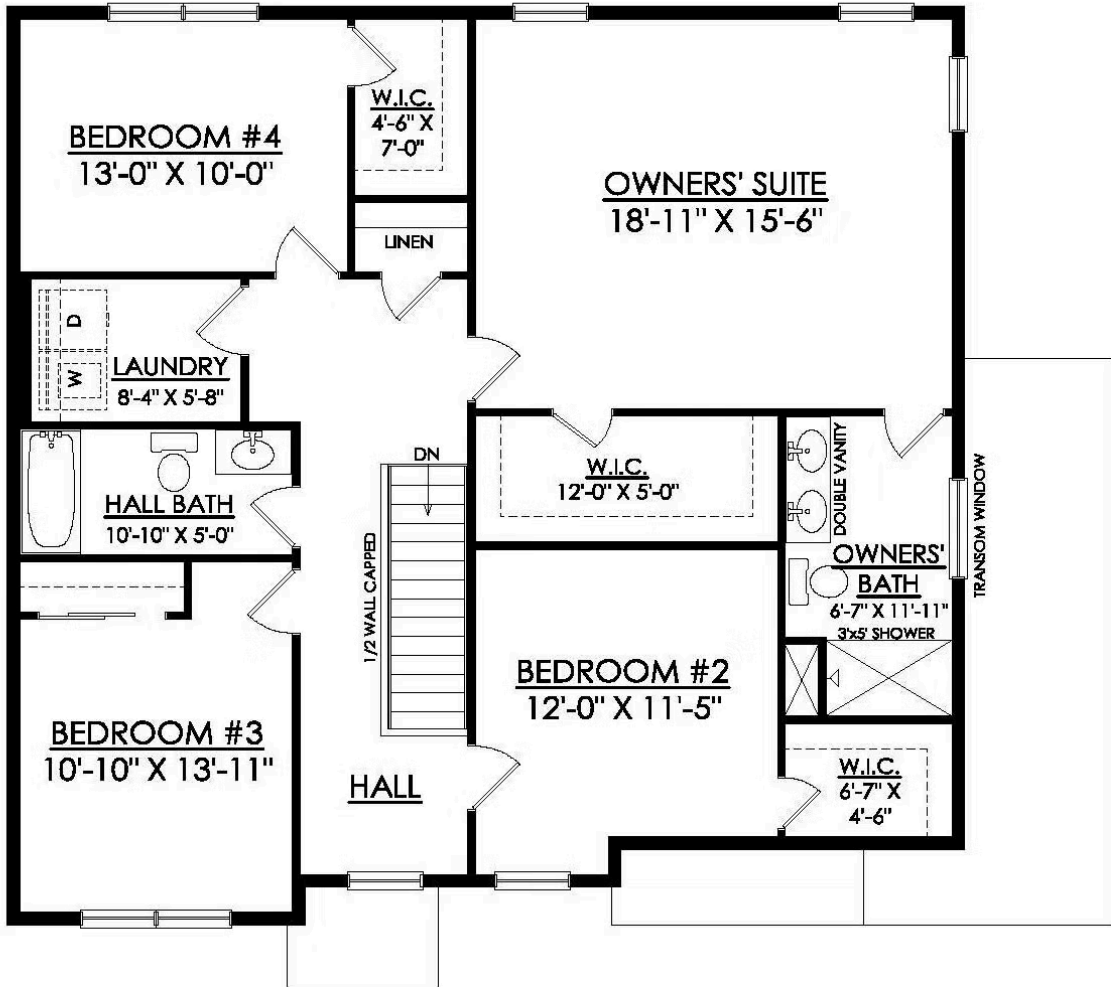

Madison Floor Plan

In Hillcrest Estates at Mountain Top from **\$461,900**

PLAN DETAILS

Pricing from **\$461,900**

4 Beds 2.5 Baths 2,392 Sq Ft

2 Story 2 Car Garage

Traditional Elevation

Welcome to the Madison, a charming and inviting home that's become one of our most popular floorplans. You'll feel right at home as soon as you step into its modern open-concept main living area. The seamless flow between the Dining Room, Kitchen with Nook, and Great Room creates a warm and welcoming atmosphere. The bright and sunny study with French doors and wall of windows is a perfect place to work or learn from home. The welcoming Foyer, convenient Powder Room, and practical Mudroom near the 2-car garage are just some of the lovely touches that make the Madison special. Upstairs, the Owners' Suite features a spacious Walk-In Closet and private ensuite Bath. And with three additional Bedrooms, a full Bath, and a second-floor Laundry Room, there's plenty of space for everyone! Some image ... Read More at tuskeshomes.com

PLAN FEATURES

- 4 Bedrooms
- 2.5 Bathrooms
- 2-Car Garage
- Starting at 2392 Square Feet
- Granite or Quartz Kitchen Countertops
- GE Stainless Steel Range/Oven, Microwave, and Dishwasher
- Two 2nd Floor Layout Options
- Study
- Private Owner's Suite

Madison Floor Plan

In Hillcrest Estates at Mountain Top from \$461,900

Madison Floor Plan

In Hillcrest Estates at Mountain Top from \$461,900

MADISON COUNTRY 1ST FLOOR PLAN LIFESTYLE

Madison Floor Plan

In Hillcrest Estates at Mountain Top from \$461,900

MADISON COUNTRY 2ND FLOOR PLAN LIFESTYLE

Madison Floor Plan

In Hillcrest Estates at Mountain Top from **\$461,900**

Madison Floor Plan

In Hillcrest Estates at Mountain Top from **\$461,900**

Madison Floor Plan