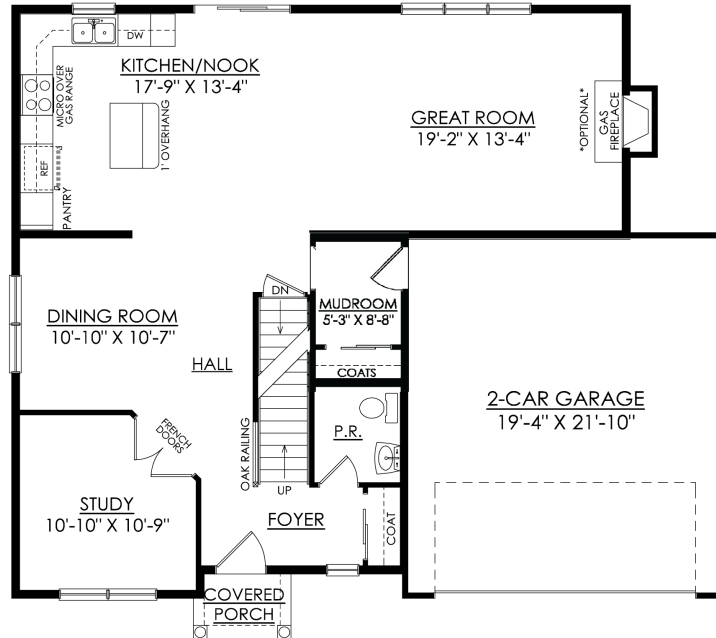

# Madison Floor Plan

In Hillcrest Estates at Mountain Top from \$437,900

PLAN DETAILS  
Pricing from \$437,900

- 

Traditional Elevation

Country Elevation

Welcome to the Madison, a charming and inviting home that's become one of our most popular floorplans. You'll feel right at home as soon as you step into its modern open-concept main living area. The seamless flow between the Dining Room, Kitchen with Nook, and Great Room creates a warm and welcoming atmosphere. The bright and sunny study with French doors and wall of ... Read More at [tuskeshomes.com](http://tuskeshomes.com)

# Madison Floor Plan

In Hillcrest Estates at Mountain Top from \$437,900

MADISON TRADITIONAL  
STARTING AT 2392 SF

1ST FLOOR PLAN

# Madison Floor Plan

In Hillcrest Estates at Mountain Top from \$437,900

**MADISON COUNTRY**  
STARTING AT 2392 SF

**1ST FLOOR PLAN**

# Madison Floor Plan

In Hillcrest Estates at Mountain Top from \$437,900

**MADISON**  
**ALTERNATE SECOND FLOOR**