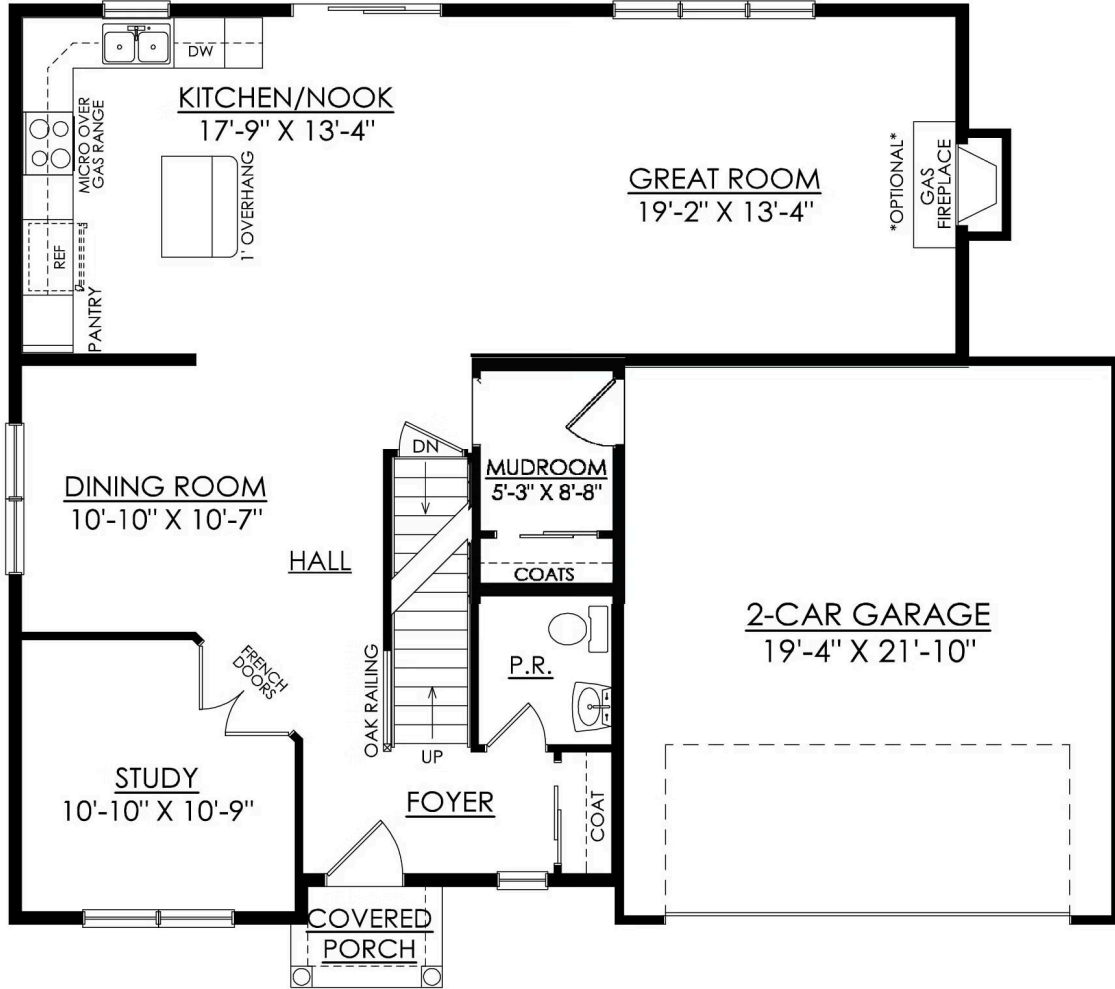

Madison Floor Plan

In Hillcrest Estates at Mountain Top from **\$461,900**

PLAN DETAILS

Pricing from **\$461,900**

4 Beds 2.5 Baths 2,392 Sq Ft

2 Story 2 Car Garage

Traditional Elevation

Welcome to the Madison, a charming and inviting home that's become one of our most popular floorplans. You'll feel right at home as soon as you step into its modern open-concept main living area. The seamless flow between the Dining Room, Kitchen with Nook, and Great Room creates a warm and welcoming atmosphere. The bright and sunny study with French doors and wall of windows is a perfect place to work or learn from home. The welcoming Foyer, convenient Powder Room, and practical Mudroom near the 2-car garage are just some of the lovely touches that make the Madison special. Upstairs, the Owners' Suite features a spacious Walk-In Closet and private ensuite Bath. And with three additional Bedrooms, a full Bath, and a second-floor Laundry Room, there's plenty of space for everyone! Some image ... Read More at tuskeshomes.com

PLAN FEATURES

- 4 Bedrooms
- 2.5 Bathrooms
- 2-Car Garage
- Starting at 2392 Square Feet
- Granite or Quartz Kitchen Countertops
- GE Stainless Steel Range/Oven, Microwave, and Dishwasher
- Two 2nd Floor Layout Options
- Study
- Private Owner's Suite

Madison Floor Plan

In Hillcrest Estates at Mountain Top from \$461,900

Madison Floor Plan

In Hillcrest Estates at Mountain Top from \$461,900

MADISON COUNTRY 1ST FLOOR PLAN LIFESTYLE

Madison Floor Plan

In Hillcrest Estates at Mountain Top from \$461,900

MADISON COUNTRY 2ND FLOOR PLAN LIFESTYLE

Madison Floor Plan

In Hillcrest Estates at Mountain Top from **\$461,900**

Madison Floor Plan

In Hillcrest Estates at Mountain Top from **\$461,900**

Madison Floor Plan