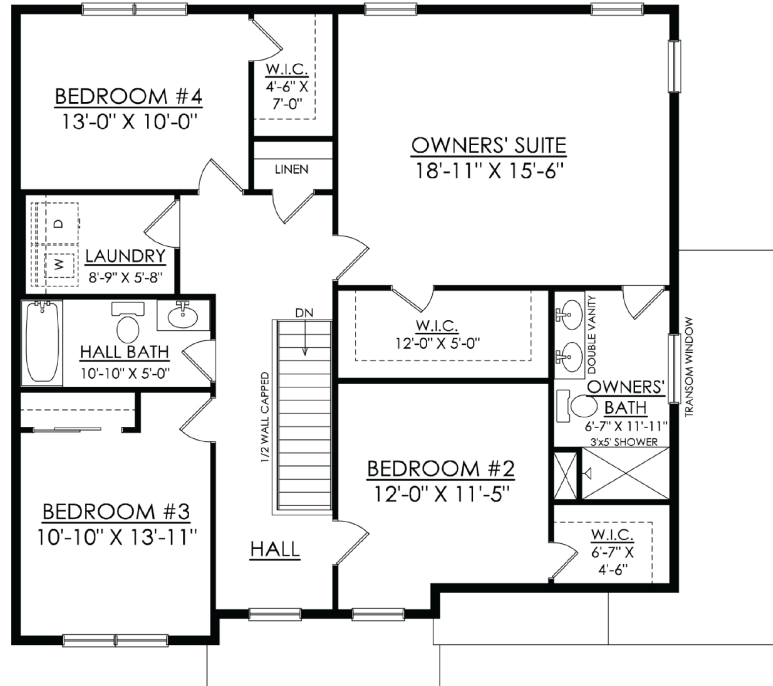

# Madison Floor Plan

In Hillcrest Estates at Mountain Top from \$437,900

PLAN DETAILS  
Pricing from \$437,900

- 

Traditional Elevation

Country Elevation

Welcome to the Madison, a charming and inviting home that's become one of our most popular floorplans. You'll feel right at home as soon as you step into its modern open-concept main living area. The seamless flow between the Dining Room, Kitchen with Nook, and Great Room creates a warm and welcoming atmosphere. The bright and sunny study with French doors and wall of ... Read More at [tuskeshomes.com](http://tuskeshomes.com)

# Madison Floor Plan

In Hillcrest Estates at Mountain Top from \$437,900

MADISON TRADITIONAL  
STARTING AT 2392 SF

1ST FLOOR PLAN

# Madison Floor Plan

In Hillcrest Estates at Mountain Top from \$437,900

**MADISON COUNTRY**  
STARTING AT 2392 SF

**1ST FLOOR PLAN**

# Madison Floor Plan

In Hillcrest Estates at Mountain Top from \$437,900

**MADISON**  
**ALTERNATE SECOND FLOOR**