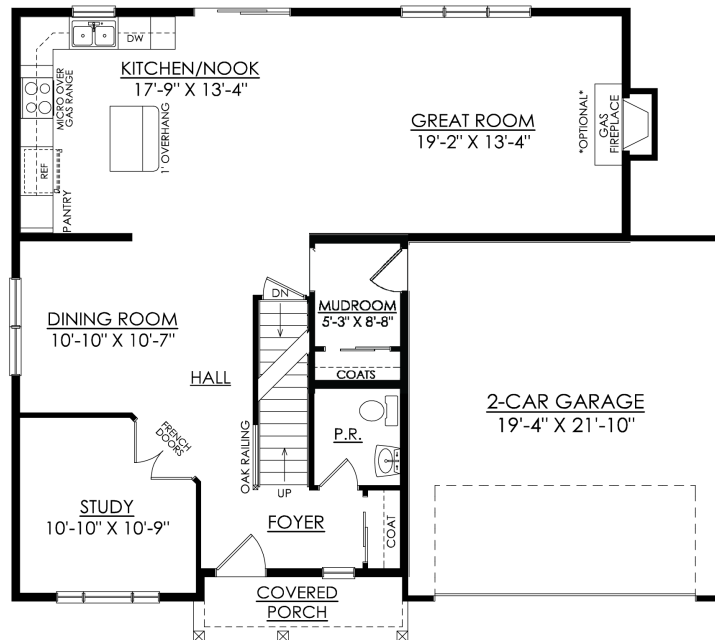

# Madison Floor Plan

In Hillcrest Estates at Mountain Top from \$437,900

PLAN DETAILS  
Pricing from \$437,900

- 

Traditional Elevation

Country Elevation

Welcome to the Madison, a charming and inviting home that's become one of our most popular floorplans. You'll feel right at home as soon as you step into its modern open-concept main living area. The seamless flow between the Dining Room, Kitchen with Nook, and Great Room creates a warm and welcoming atmosphere. The bright and sunny study with French doors and wall of ... Read More at [tuskeshomes.com](http://tuskeshomes.com)

# Madison Floor Plan

In Hillcrest Estates at Mountain Top from \$437,900

MADISON TRADITIONAL  
STARTING AT 2392 SF

1ST FLOOR PLAN

# Madison Floor Plan

In Hillcrest Estates at Mountain Top from \$437,900

**MADISON COUNTRY**  
STARTING AT 2392 SF

**1ST FLOOR PLAN**