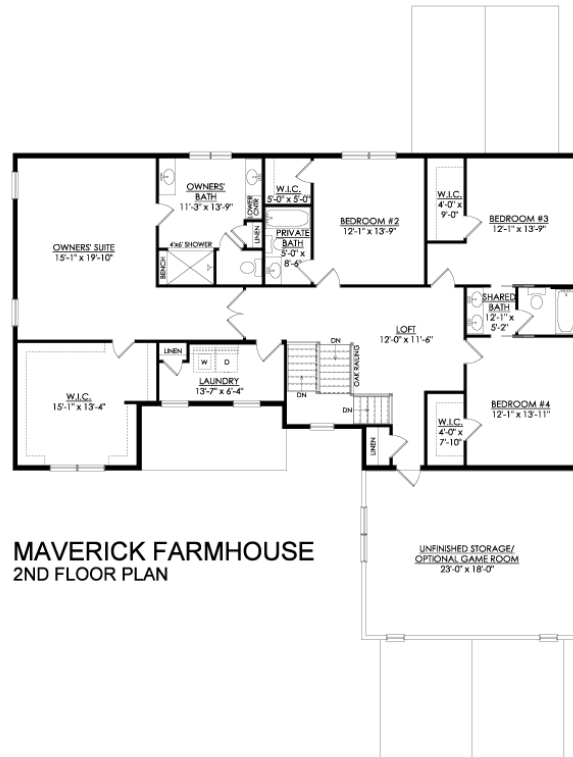

# Maverick Floor Plan

In Overlook Estates from \$994,900

Famhouse Elevation

# Maverick Floor Plan

In Overlook Estates from \$994,900

MAVERICK FARMHOUSE  
1ST FLOOR PLAN

# Maverick Floor Plan

In Overlook Estates from \$994,900