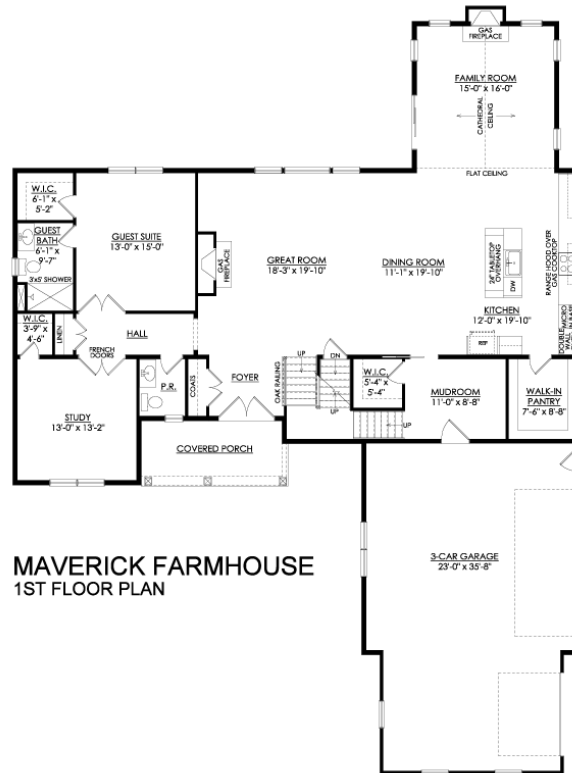

# Maverick Floor Plan

In Overlook Estates from \$994,900

Famhouse Elevation

# Maverick Floor Plan

In Overlook Estates from \$994,900

MAVERICK FARMHOUSE  
1ST FLOOR PLAN

# Maverick Floor Plan

In Overlook Estates from \$994,900