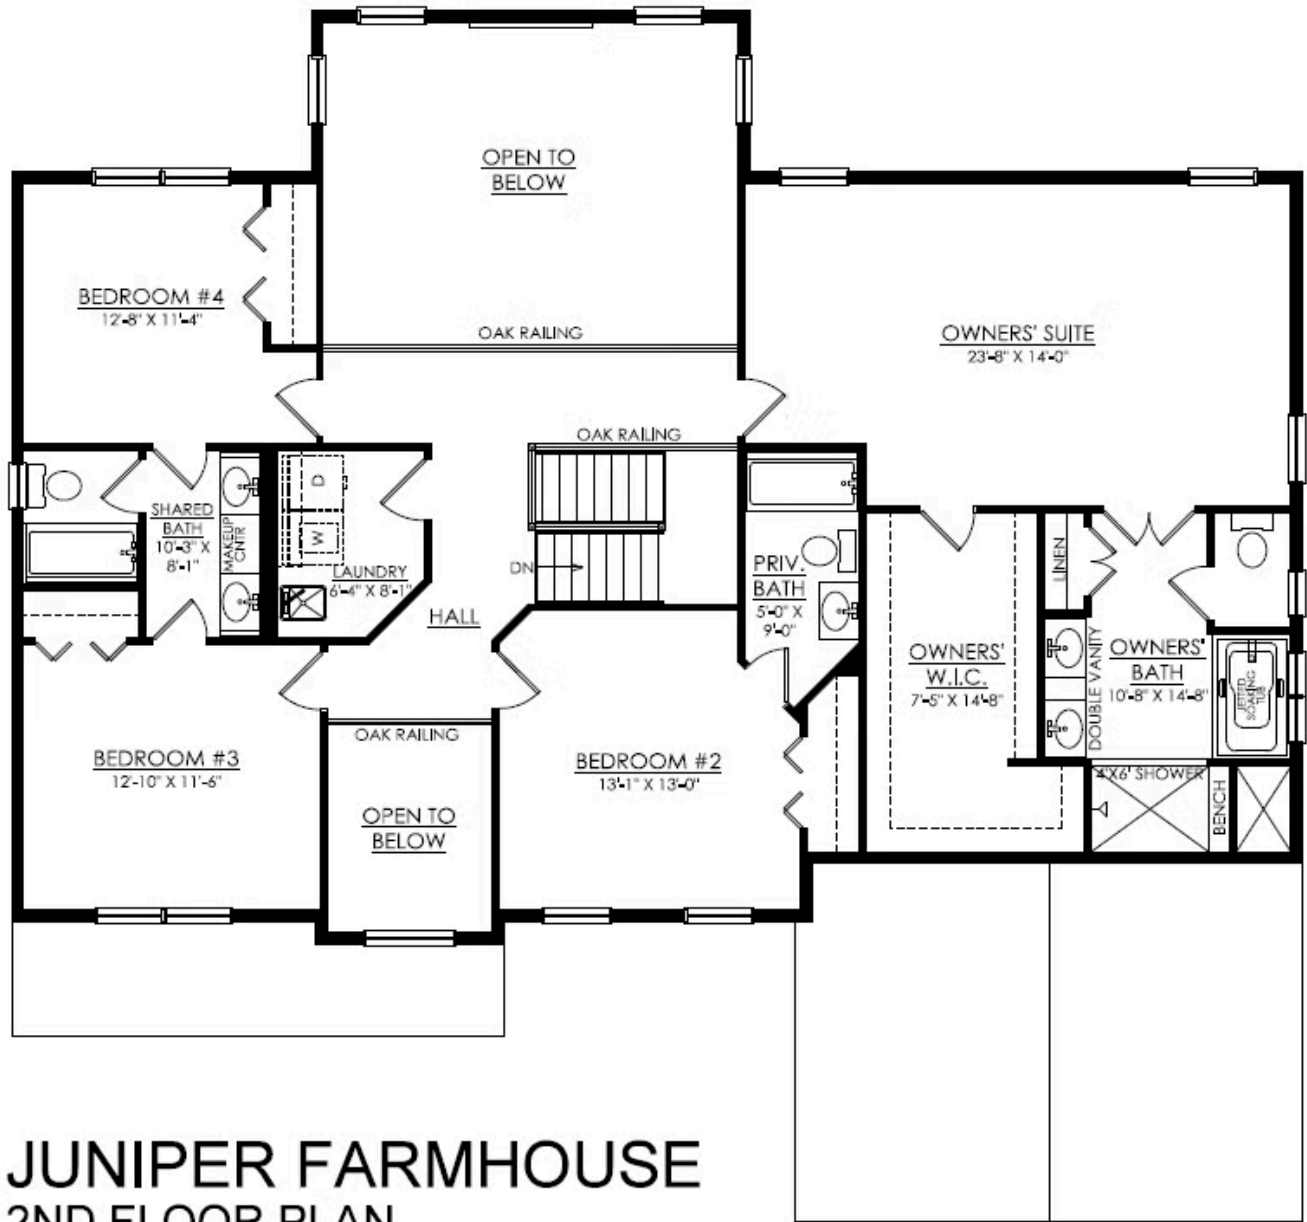

Discover this Move-In Ready Juniper at Greenleaf Fields in Schnecksville, PA! Step inside to a dramatic 2-story Foyer and Great Room, where a floor-to-ceiling stone fireplace creates a stunning focal point. Just off the entry, the private Study provides a quiet space for working from home, while the Living Room offers a second fireplace, creating an inviting setting for conversation, ... Read More at tuskeshomes.com

HOME FEATURES

- 4 Bedrooms
- 5 Bathrooms
- 2-Car Garage
- 9' Partially Finished Full Basement with Half Bath and Private Office
- 12' x 20' Trex Deck with White Vinyl Railing and Steps to Grade
- Holiday Lighting Package with Dedicated Front Exterior Outlets
- Kitchen with GE Profile Smart Double Wall Oven, Tile Backsplash, and Extended Island
- Two-Story Stone Fireplace in Great Room, Additional Fireplace in Living Room
- Owners' Bath with Jetted Soaking Tub & 4' x 6' Tile Shower

3456 GEORGE STREET #7

Schnecksville, PA 18078

JUNIPER FARMHOUSE 1ST FLOOR PLAN GREENLEAF FIELDS #07

3456 GEORGE STREET #7

Schnecksville, PA 18078

JUNIPER FARMHOUSE 2ND FLOOR PLAN GREENLEAF FIELDS #07

3456 GEORGE STREET #7

Schnecksville, PA 18078

JUNIPER FARMHOUSE FINISHED BASEMENT PLAN GREENLEAF FIELDS #07