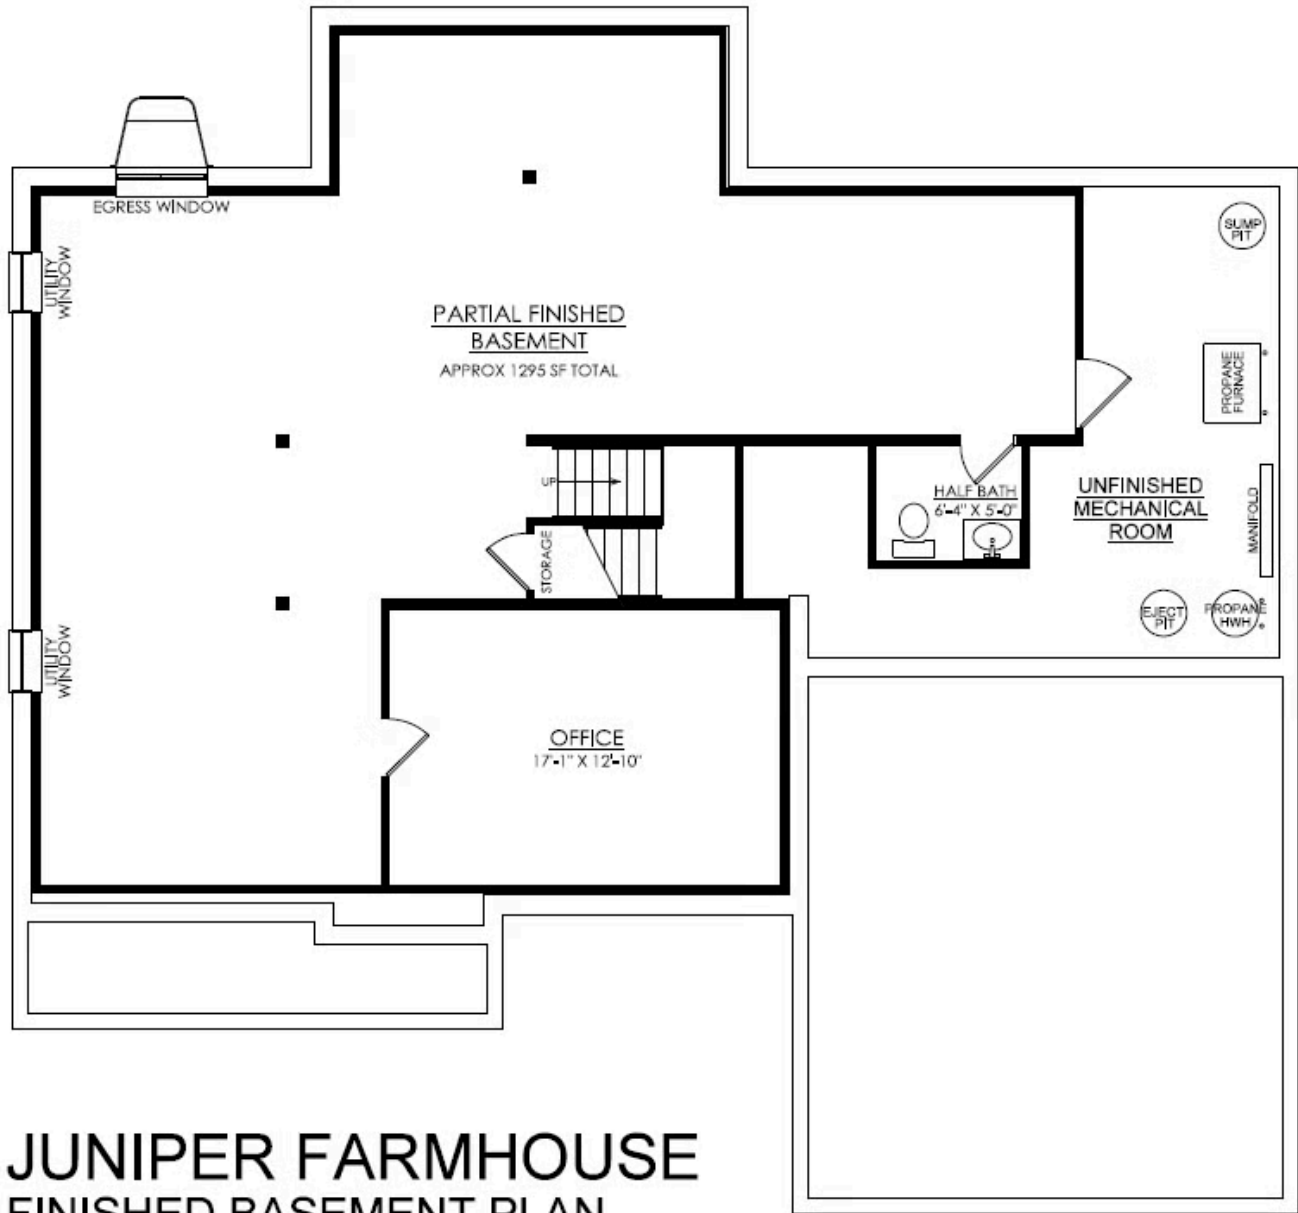

Discover this Move-In Ready Juniper at Greenleaf Fields in Schnecksville, PA! Step inside to a dramatic 2-story Foyer and Great Room, where a floor-to-ceiling stone fireplace creates a stunning focal point. Just off the entry, the private Study provides a quiet space for working from home, while the Living Room offers a second fireplace, creating an inviting setting for conversation, ... Read More at tuskeshomes.com

HOME FEATURES

- 4 Bedrooms
- 5 Bathrooms
- 2-Car Garage
- 9' Partially Finished Full Basement with Half Bath and Private Office
- 12' x 20' Trex Deck with White Vinyl Railing and Steps to Grade
- Holiday Lighting Package with Dedicated Front Exterior Outlets
- Kitchen with GE Profile Smart Double Wall Oven, Tile Backsplash, and Extended Island
- Two-Story Stone Fireplace in Great Room, Additional Fireplace in Living Room
- Owners' Bath with Jetted Soaking Tub & 4' x 6' Tile Shower

3456 GEORGE STREET #7

Schnecksville, PA 18078

JUNIPER FARMHOUSE 1ST FLOOR PLAN GREENLEAF FIELDS #07

3456 GEORGE STREET #7

Schnecksville, PA 18078

JUNIPER FARMHOUSE 2ND FLOOR PLAN GREENLEAF FIELDS #07

3456 GEORGE STREET #7

Schnecksville, PA 18078

JUNIPER FARMHOUSE FINISHED BASEMENT PLAN GREENLEAF FIELDS #07