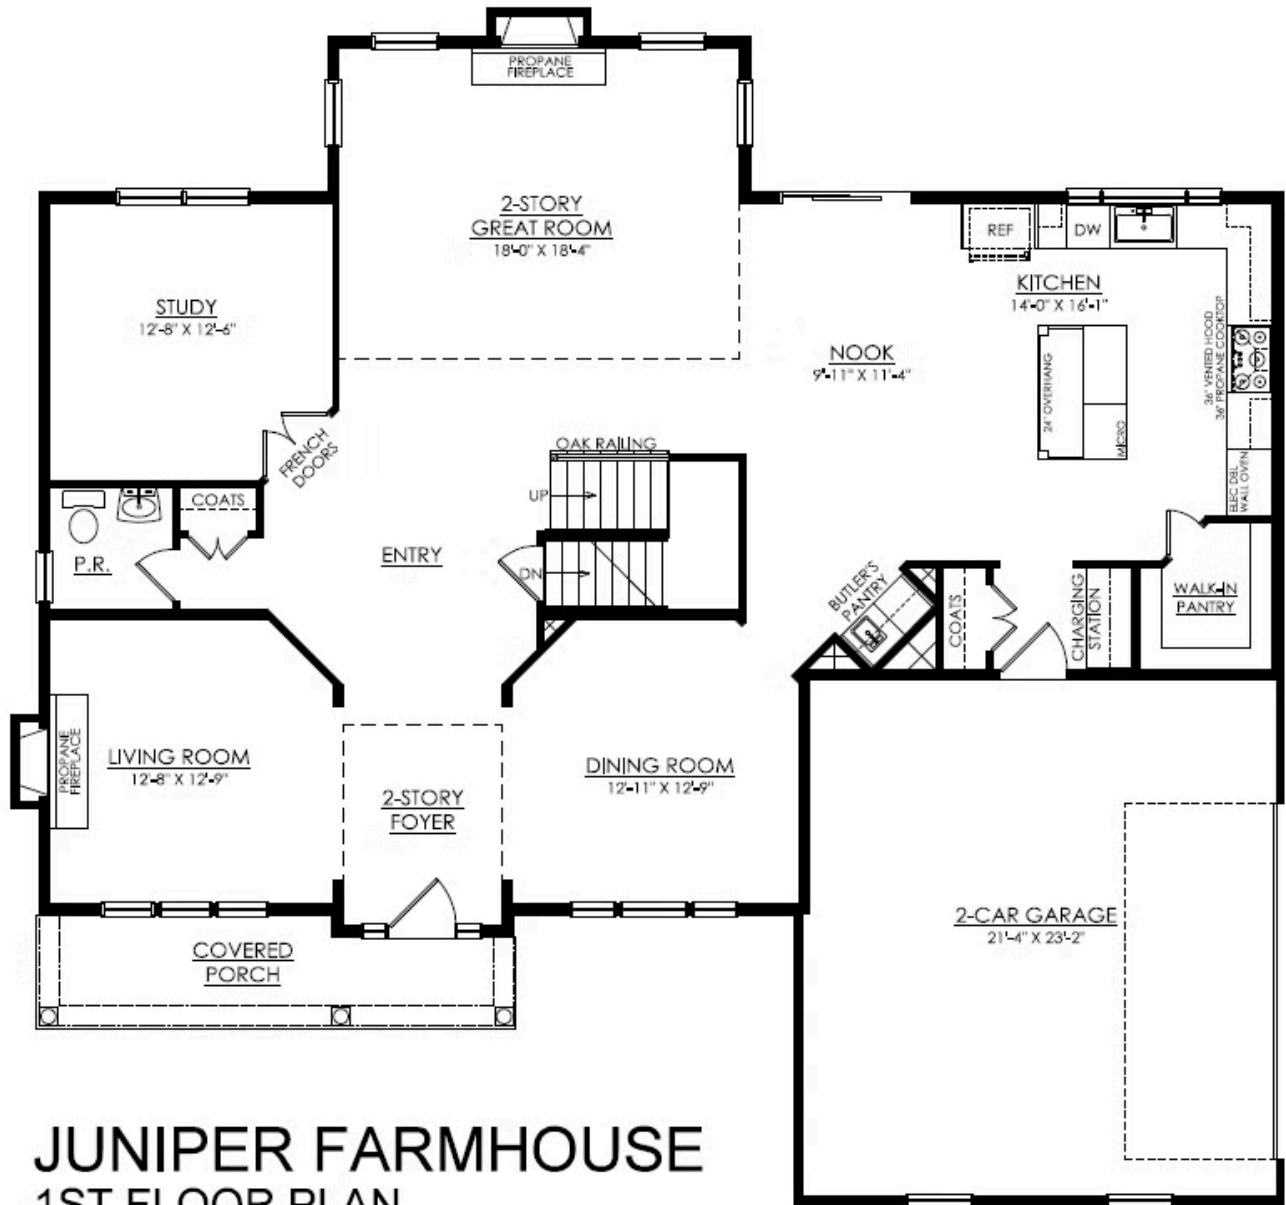

3456 George Street #7

Schnecksville, PA 18078

HOME DETAILS

 4
Beds

5.0 Baths

4,602 Sq Ft

2 Story

2 Car Garage

Discover this Move-In Ready Juniper at Greenleaf Fields in Schnecksville, PA! Step inside to a dramatic 2-story Foyer and Great Room, where a floor-to-ceiling stone fireplace creates a stunning focal point. Just off the entry, the private Study provides a quiet space for working from home, while the Living Room offers a second fireplace, creating an inviting setting for conversation, ... Read More at tuskeshomes.com

HOME FEATURES

- 4 Bedrooms
- 5 Bathrooms
- 2-Car Garage
- 9' Partially Finished Full Basement with Half Bath and Private Office
- 12' x 20' Trex Deck with White Vinyl Railing and Steps to Grade
- Holiday Lighting Package with Dedicated Front Exterior Outlets
- Kitchen with GE Profile Smart Double Wall Oven, Tile Backsplash, and Extended Island
- Two-Story Stone Fireplace in Great Room, Additional Fireplace in Living Room
- Owners' Bath with Jetted Soaking Tub & 4' x 6' Tile Shower

3456 GEORGE STREET #7

Schnecksville, PA 18078

JUNIPER FARMHOUSE 1ST FLOOR PLAN GREENLEAF FIELDS #07

3456 GEORGE STREET #7

Schnecksville, PA 18078

JUNIPER FARMHOUSE 2ND FLOOR PLAN GREENLEAF FIELDS #07

3456 GEORGE STREET #7