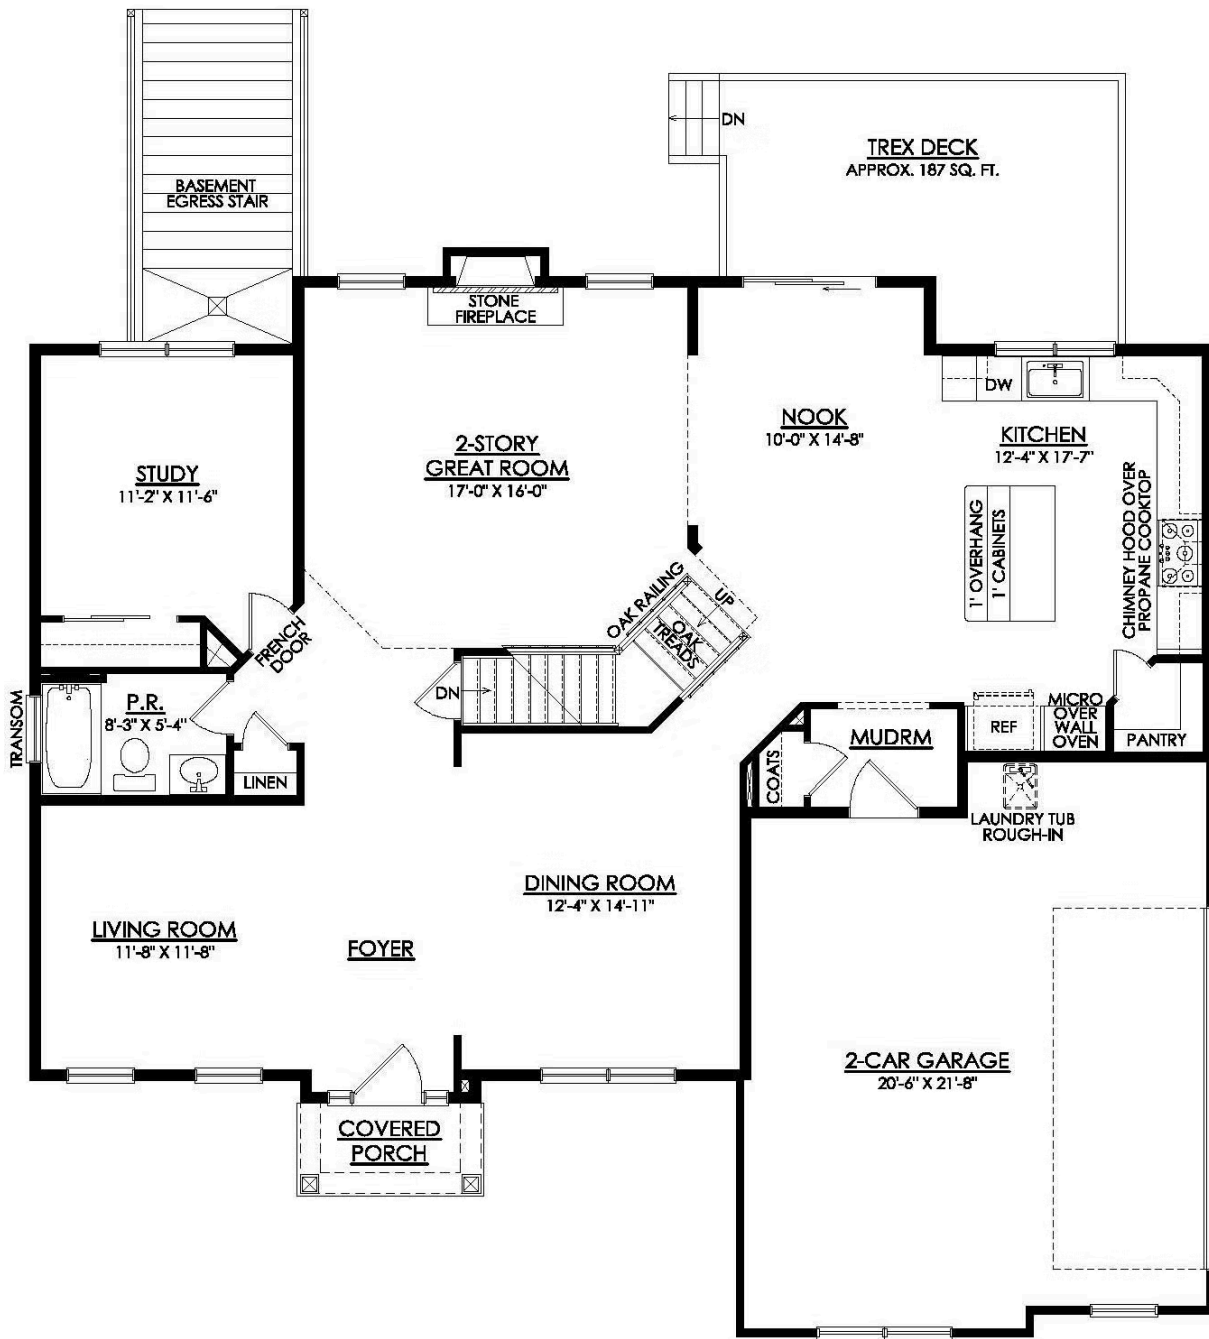

3486 GEORGE STREET #2

Schnecksville, PA 18078