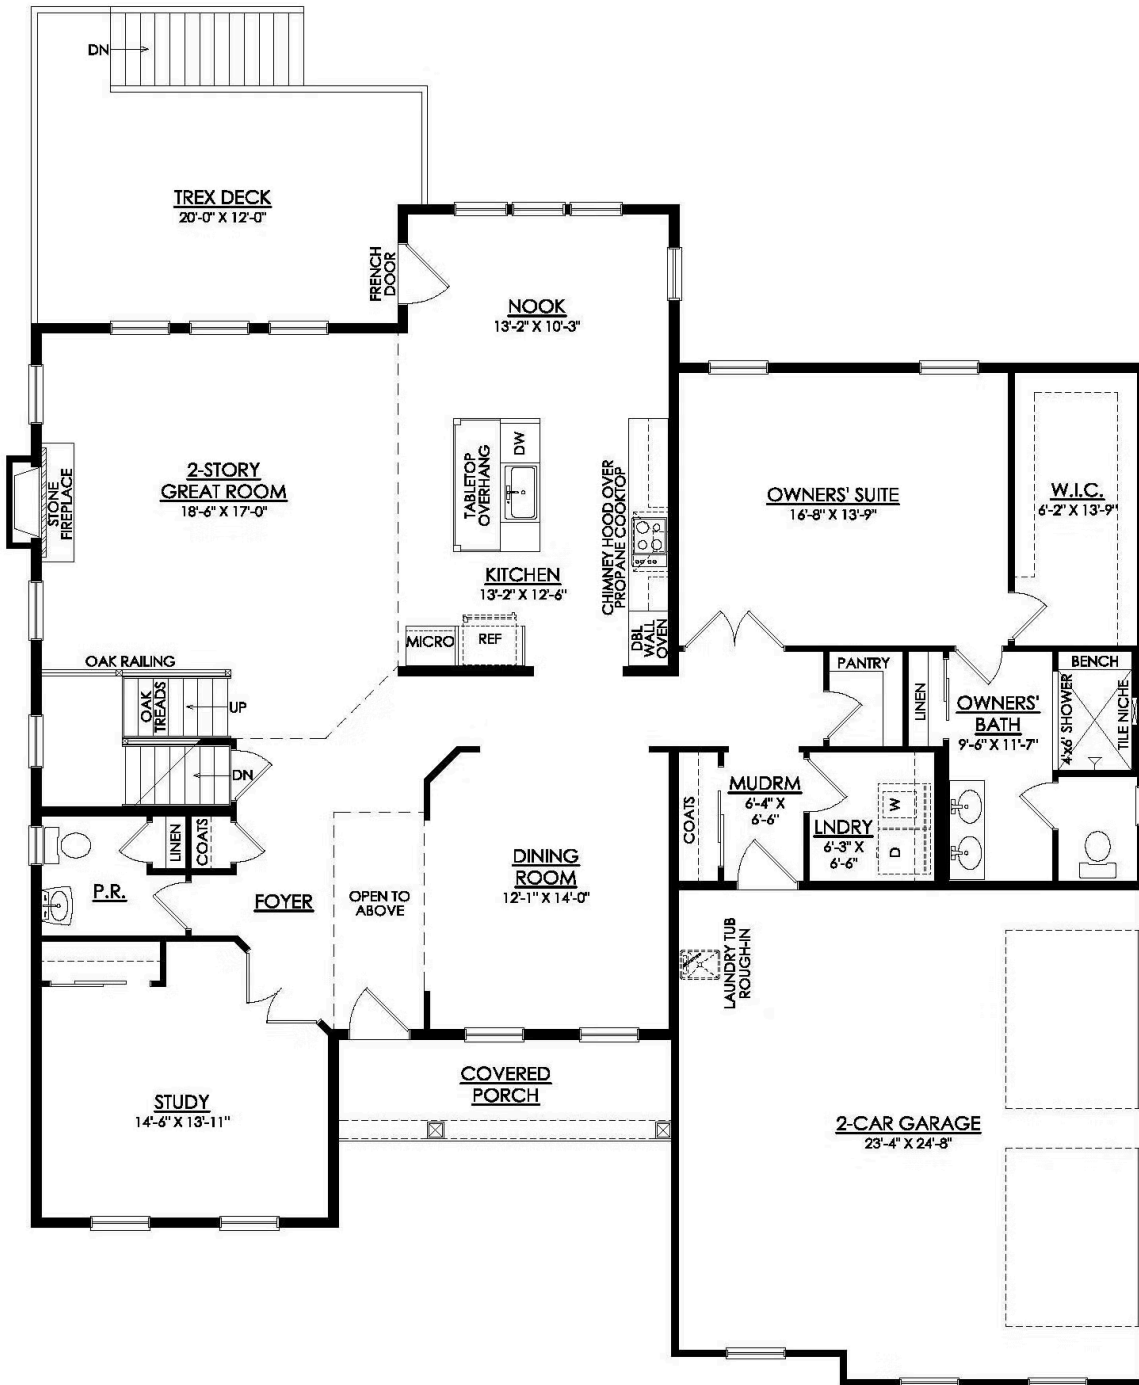

4390 MAPLE STREET #8A

Schnecksville, PA 18078