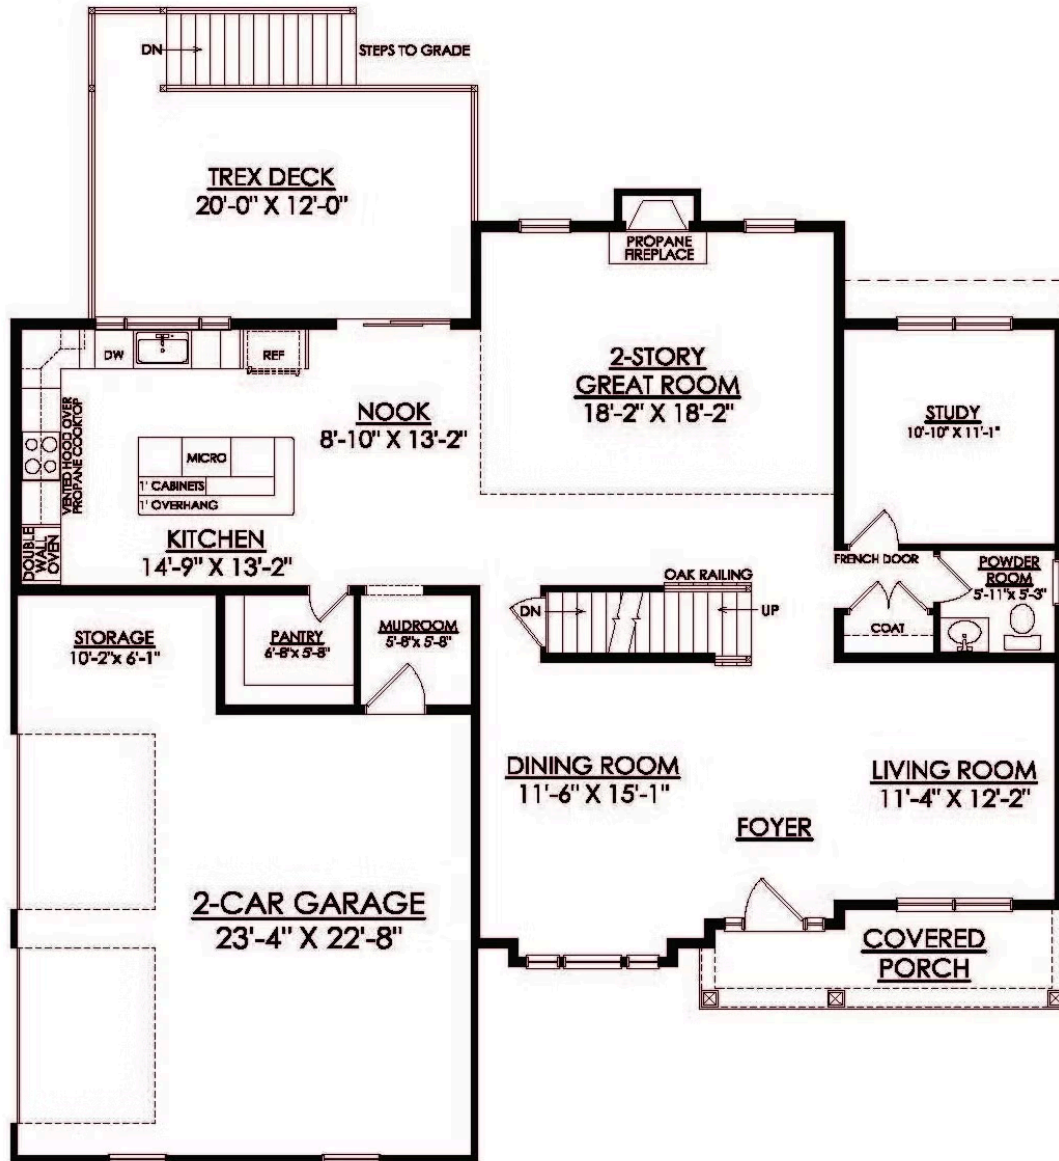

4450 MAPLE STREET #2

Schnecksville, PA 18078