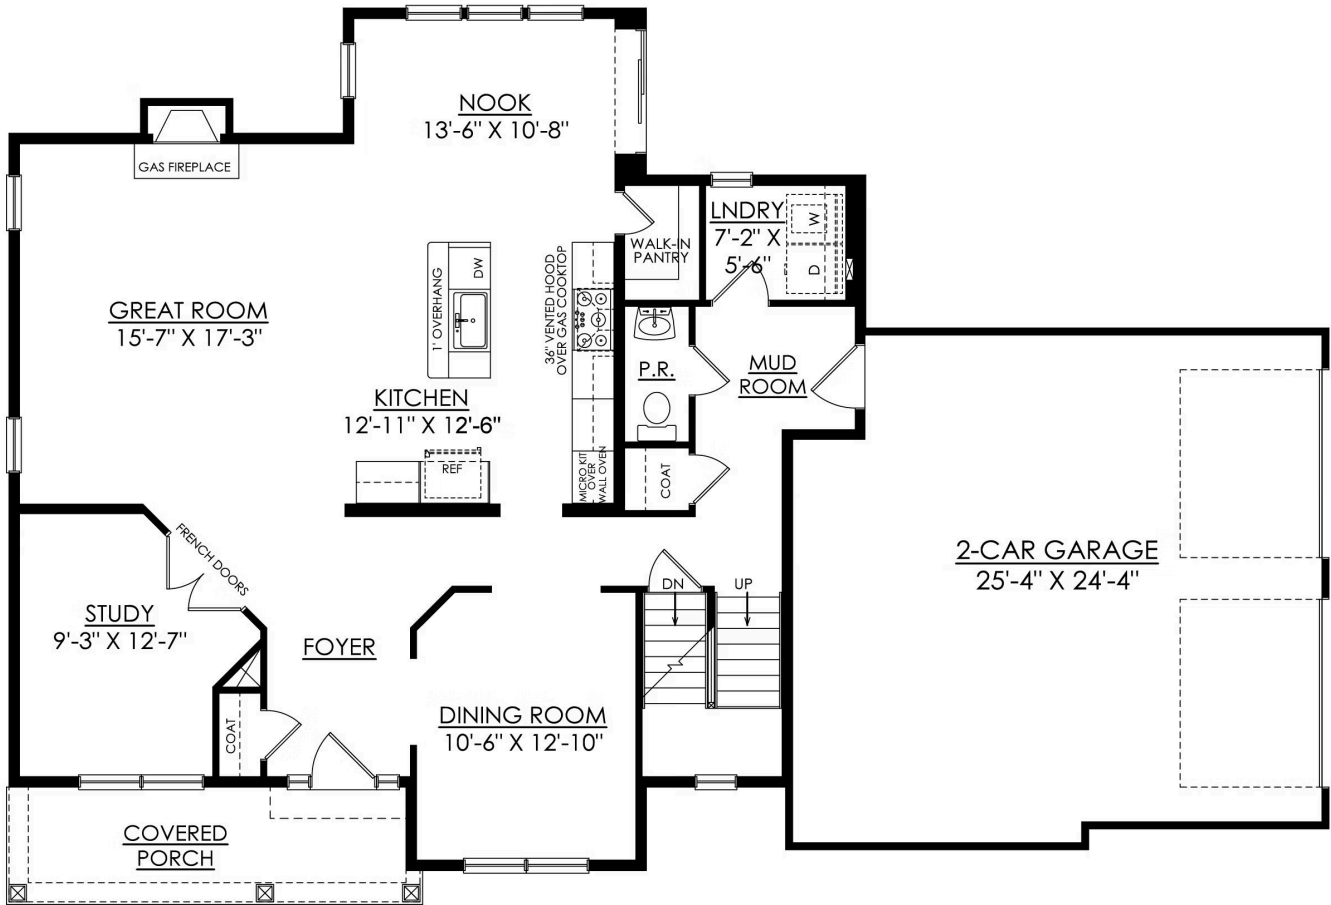

Bellwood Floor Plan

In Greenleaf Fields at Parkland from \$779,900

PLAN DETAILS

Pricing from \$779,900

4 Beds 2.5 Baths 2,640 Sq Ft

2 Story 2 Car Garage

Country Elevation

The Bellwood's open design and versatile space offers plenty of room for day-to-day living and entertaining. Upon entering The Bellwood, you're greeted by an expansive and airy Foyer, a formal Dining Room, and private Study. Just beyond lies the inter-connected Great Room, Kitchen, and Dining Nook with open sight-lines throughout, allowing you to entertain your guests with ease. The Kitchen features an island with an overhang for extra seating, plus a convenient walk-in pantry for organizing your essentials. The Great Room includes a fireplace which can be framed with two optional windows, allowing natural light to illuminate your home. A Mud Room, Laundry Room, 2-Car Garage, and Powder Room finish off The Bellwood's first floor. Head upstairs to the Owners' Suite, where you'll find a massi ... Read More at tuskeshomes.com

PLAN FEATURES

- 4 Bedrooms
- 2.5 Bathrooms
- 2-Car Garage
- Starting at 2,640 Square Feet
- 1st Floor Laundry Room
- Chef's Kitchen with Stainless Steel Chimney Hood, Wall Oven, 5-Burner Gas Cooktop, and 42" Wellborn Cabinetry
- Kitchen Island with Granite or Quartz Countertops
- Stainless Steel Range/Oven, Microwave, and Dishwasher
- Walk-in Pantry
- Dining Nook
- Study
- Mudroom
- Private Owners' Suite featuring Fully Tiled 4'x6' Shower with Quartz Bench in Private Bath
- Beautifully Resilient Hardie® Fiber Cement Siding
- Optional Open Stairs to Basement
- Optional 2nd Floor Bonus Room with 3-Car Garage

Bellwood Floor Plan

In Greenleaf Fields at Parkland from \$779,900

Bellwood Floor Plan

In Greenleaf Fields at Parkland from \$779,900

BELLWOOD TRADITIONAL SE STARTING AT 2640 SF ESTATE

1ST FLOOR PLAN

Bellwood Floor Plan