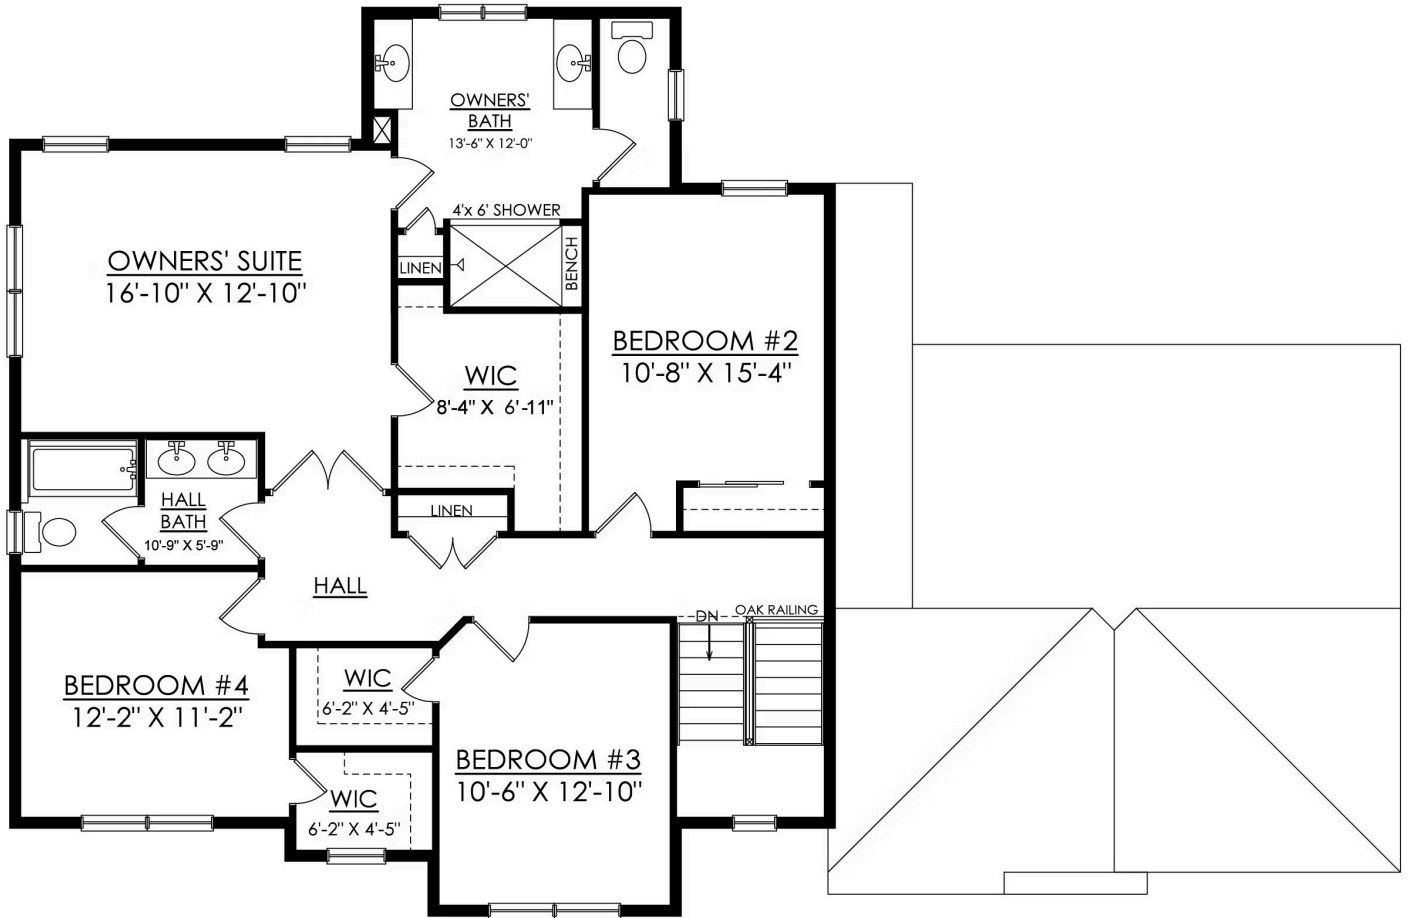

Bellwood Floor Plan

In Greenleaf Fields at Parkland from $779,900

BELLWOOD TRADITIONAL SE STARTING AT 2640 SF ESTATE

2ND FLOOR PLAN