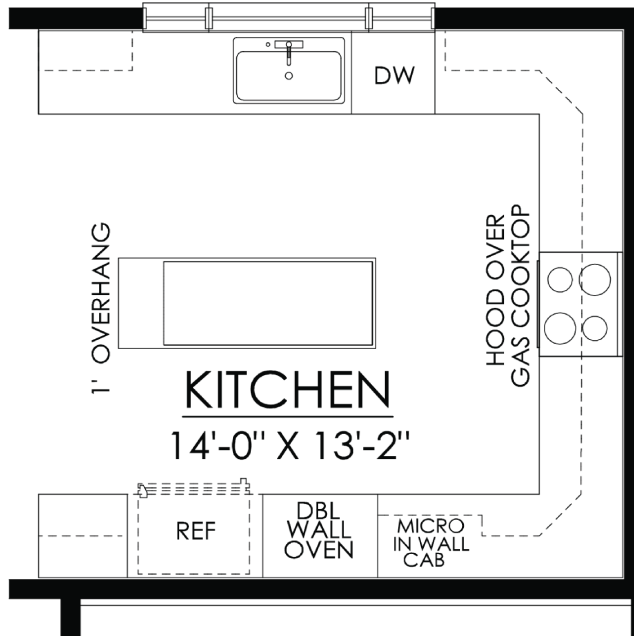

Experience luxury living the Breckenridge Grande, offering over 3000 sq ft of living space. Entertain in the stunning 2-story Great Room or relax in the nearby Living Room. The enormous kitchen features ample counter space and storage, with several configuration options to fit your lifestyle. The Dining Room is perfect for formal dinners while the Study offers a quiet place to work from home. The spacious Owner's Suite is located on the second floor and includes it's own Sitting Area and full Bathroom for ultimate privacy. An additional bedroom with an ensuite Bath is perfect for a guest suite or anyone in your family that needs a little more privacy. 2 more spacious bedrooms share a hall Bath, with a convenient 2nd floor Laundry Room nearby. Some images, videos, virtual tours shown ma ... Read More at tuskeshomes.com

Breckenridge Grande Floor Plan

In Greenleaf Fields at Parkland from \$804,900

BRECKENRIDGE GRANDE
FARMHOUSE

2ND FLOOR PLAN

Breckenridge Grande Floor Plan

In Greenleaf Fields at Parkland from \$804,900

BRECKENRIDGE OPTION #60659- ALTERNATE KITCHEN LAYOUT

Breckenridge Grande Floor Plan

In Greenleaf Fields at Parkland from \$804,900

BRECKENRIDGE ALTERNATE KITCHEN WITH EXTENDED TABLETOP ISLAND

Breckenridge Grande Floor Plan

In Greenleaf Fields at Parkland from \$804,900

BRECKENRIDGE OPTION #60659- ALTERNATE KITCHEN WITH DOUBLE WALL OVEN LAYOUT

Breckenridge Grande Floor Plan

In Greenleaf Fields at Parkland from \$804,900

BRECKENRIDGE FIRST FLOOR BEDROOM OPTION #15000

Breckenridge Grande Floor Plan