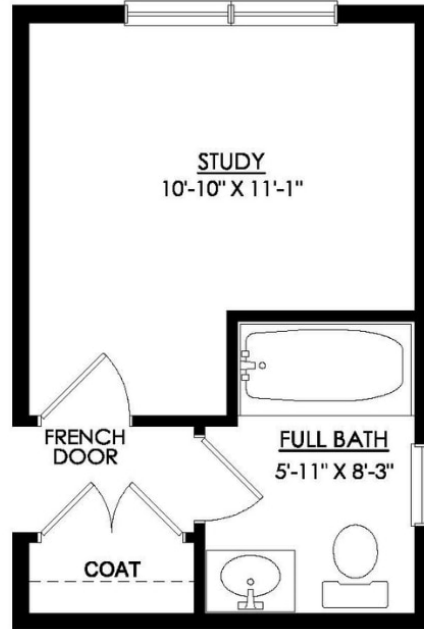

Breckenridge Grande Floor Plan

In Greenleaf Fields at Parkland from $804,900

BRECKENRIDGE
FIRST FLOOR FULL BATH
OPTION #30359