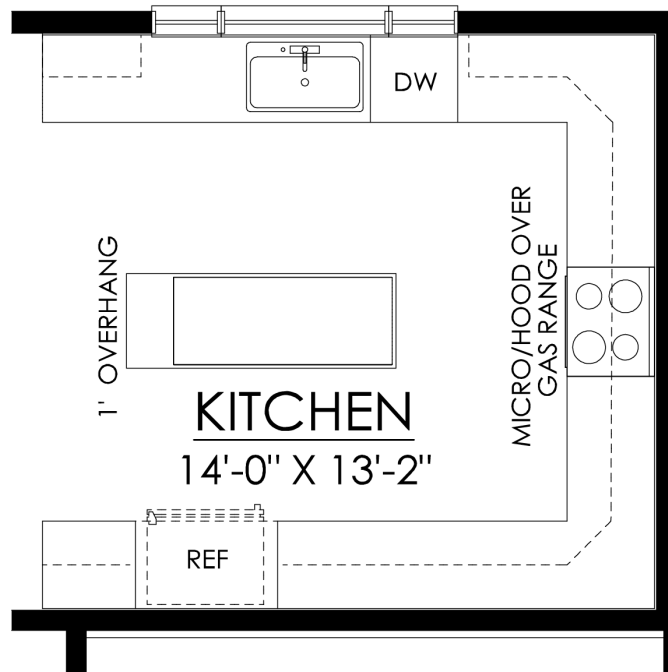

Experience luxury living the Breckenridge Grande, offering over 3000 sq ft of living space. Entertain in the stunning 2-story Great Room or relax in the nearby Living Room. The enormous kitchen features ample counter space and storage, with several configuration options to fit your lifestyle. The Dining Room is perfect for formal dinners while the Study offers a quiet place to work from home. The spacious Owner's Suite is located on the second floor and includes it's own Sitting Area and full Bathroom for ultimate privacy. An additional bedroom with an ensuite Bath is perfect for a guest suite or anyone in your family that needs a little more privacy. 2 more spacious bedrooms share a hall Bath, with a convenient 2nd floor Laundry Room nearby. Some images, videos, virtual tours shown ma ... Read More at tuskeshomes.com

In Greenleaf Fields at Parkland from \$804,900

BRECKENRIDGE GRANDE
TRADITIONAL

2ND FLOOR PLAN

Breckenridge Grande Floor Plan

In Greenleaf Fields at Parkland from \$804,900

BRECKENRIDGE GRANDE
FARMHOUSE

1ST FLOOR PLAN

Breckenridge Grande Floor Plan

In Greenleaf Fields at Parkland from \$804,900

BRECKENRIDGE GRANDE
FARMHOUSE

2ND FLOOR PLAN

Breckenridge Grande Floor Plan

In Greenleaf Fields at Parkland from \$804,900

BRECKENRIDGE OPTION #60659- ALTERNATE KITCHEN LAYOUT

Breckenridge Grande Floor Plan

In Greenleaf Fields at Parkland from \$804,900

BRECKENRIDGE ALTERNATE KITCHEN WITH EXTENDED TABLETOP ISLAND

Breckenridge Grande Floor Plan

In Greenleaf Fields at Parkland from \$804,900