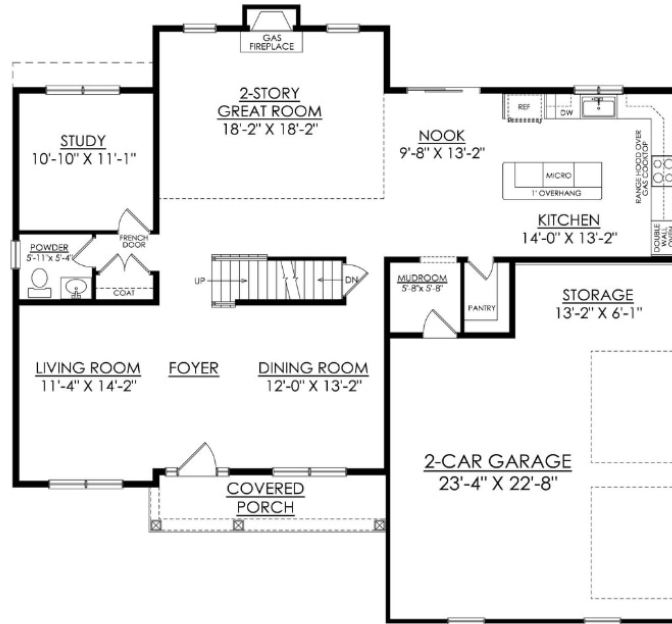

Experience luxury living the Breckenridge Grande, offering over 3000 sq ft of living space. Entertain in the stunning 2-story Great Room or relax in the nearby Living Room. The enormous kitchen features ample counter space and storage, with several configuration options to fit your lifestyle. The Dining Room is perfect for formal dinners while the Study offers a quiet place to work from home. The spacious Owner's Suite is located on the second floor and includes it's own Sitting Area and full Bathroom for ultimate privacy. An additional bedroom with an ensuite Bath is perfect for a guest suite or anyone in your family that needs a little more privacy. 2 more spacious bedrooms share a hall Bath, with a convenient 2nd floor Laundry Room nearby. Some images, videos, virtual tours shown ma ... Read More at tuskeshomes.com

In Greenleaf Fields at Parkland from \$804,900

BRECKENRIDGE GRANDE
TRADITIONAL

2ND FLOOR PLAN

Breckenridge Grande Floor Plan

In Greenleaf Fields at Parkland from \$804,900

BRECKENRIDGE GRANDE
FARMHOUSE

1ST FLOOR PLAN

Breckenridge Grande Floor Plan

In Greenleaf Fields at Parkland from \$804,900

BRECKENRIDGE GRANDE
FARMHOUSE

2ND FLOOR PLAN

Breckenridge Grande Floor Plan

In Greenleaf Fields at Parkland from \$804,900

BRECKENRIDGE OPTION #60659- ALTERNATE KITCHEN LAYOUT

Breckenridge Grande Floor Plan

In Greenleaf Fields at Parkland from \$804,900

BRECKENRIDGE ALTERNATE KITCHEN WITH EXTENDED TABLETOP ISLAND

Breckenridge Grande Floor Plan

In Greenleaf Fields at Parkland from \$804,900