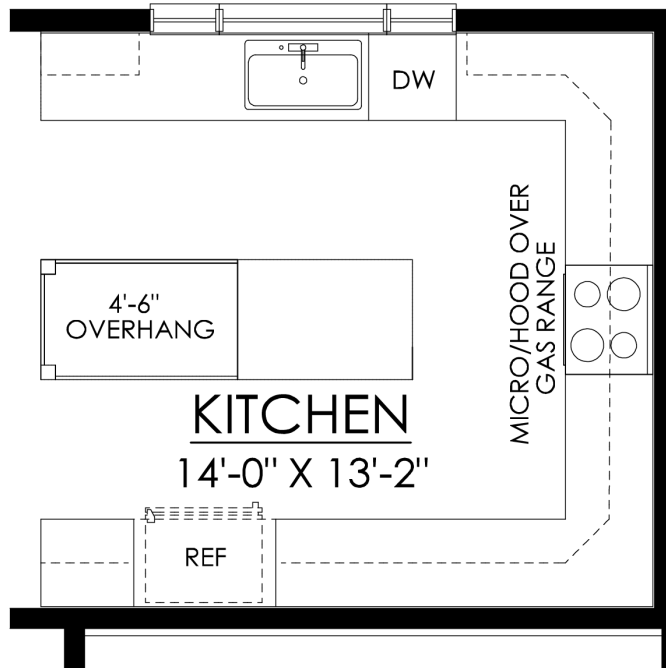

Experience luxury living the Breckenridge Grande, offering over 3000 sq ft of living space. Entertain in the stunning 2-story Great Room or relax in the nearby Living Room. The enormous kitchen features ample counter space and storage, with several configuration options to fit your lifestyle. The Dining Room is perfect for formal dinners while the Study offers a quiet place to work from home. The spacious Owner's Suite is located on the second floor and includes it's own Sitting Area and full Bathroom for ultimate privacy. An additional bedroom with an ensuite Bath is perfect for a guest suite or anyone in your family that needs a little more privacy. 2 more spacious bedrooms share a hall Bath, with a convenient 2nd floor Laundry Room nearby. Some images, videos, virtual tours shown ma ... Read More at tuskeshomes.com

In Greenleaf Fields at Parkland from \$804,900

BRECKENRIDGE GRANDE
TRADITIONAL

2ND FLOOR PLAN

Breckenridge Grande Floor Plan

In Greenleaf Fields at Parkland from \$804,900

BRECKENRIDGE GRANDE
FARMHOUSE

1ST FLOOR PLAN

Breckenridge Grande Floor Plan

In Greenleaf Fields at Parkland from \$804,900

BRECKENRIDGE GRANDE
FARMHOUSE

2ND FLOOR PLAN

Breckenridge Grande Floor Plan

In Greenleaf Fields at Parkland from \$804,900

BRECKENRIDGE OPTION #60659- ALTERNATE KITCHEN LAYOUT

Breckenridge Grande Floor Plan

In Greenleaf Fields at Parkland from \$804,900

BRECKENRIDGE ALTERNATE KITCHEN WITH EXTENDED TABLETOP ISLAND

Breckenridge Grande Floor Plan

In Greenleaf Fields at Parkland from \$804,900