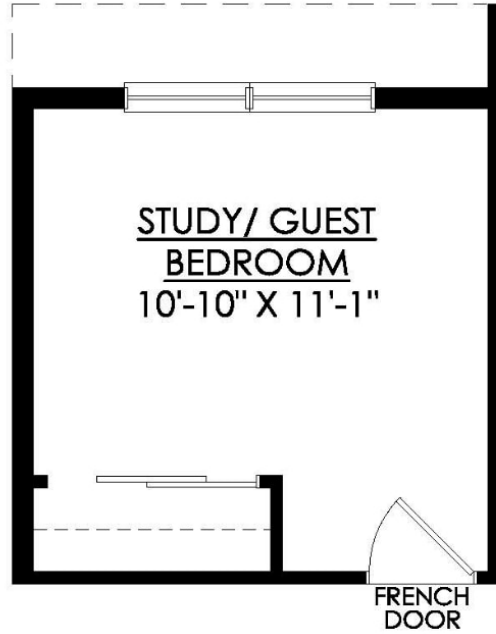

Breckenridge Grande Floor Plan

In Greenleaf Fields at Parkland from $804,900

BRECKENRIDGE FIRST FLOOR BEDROOM OPTION #15000