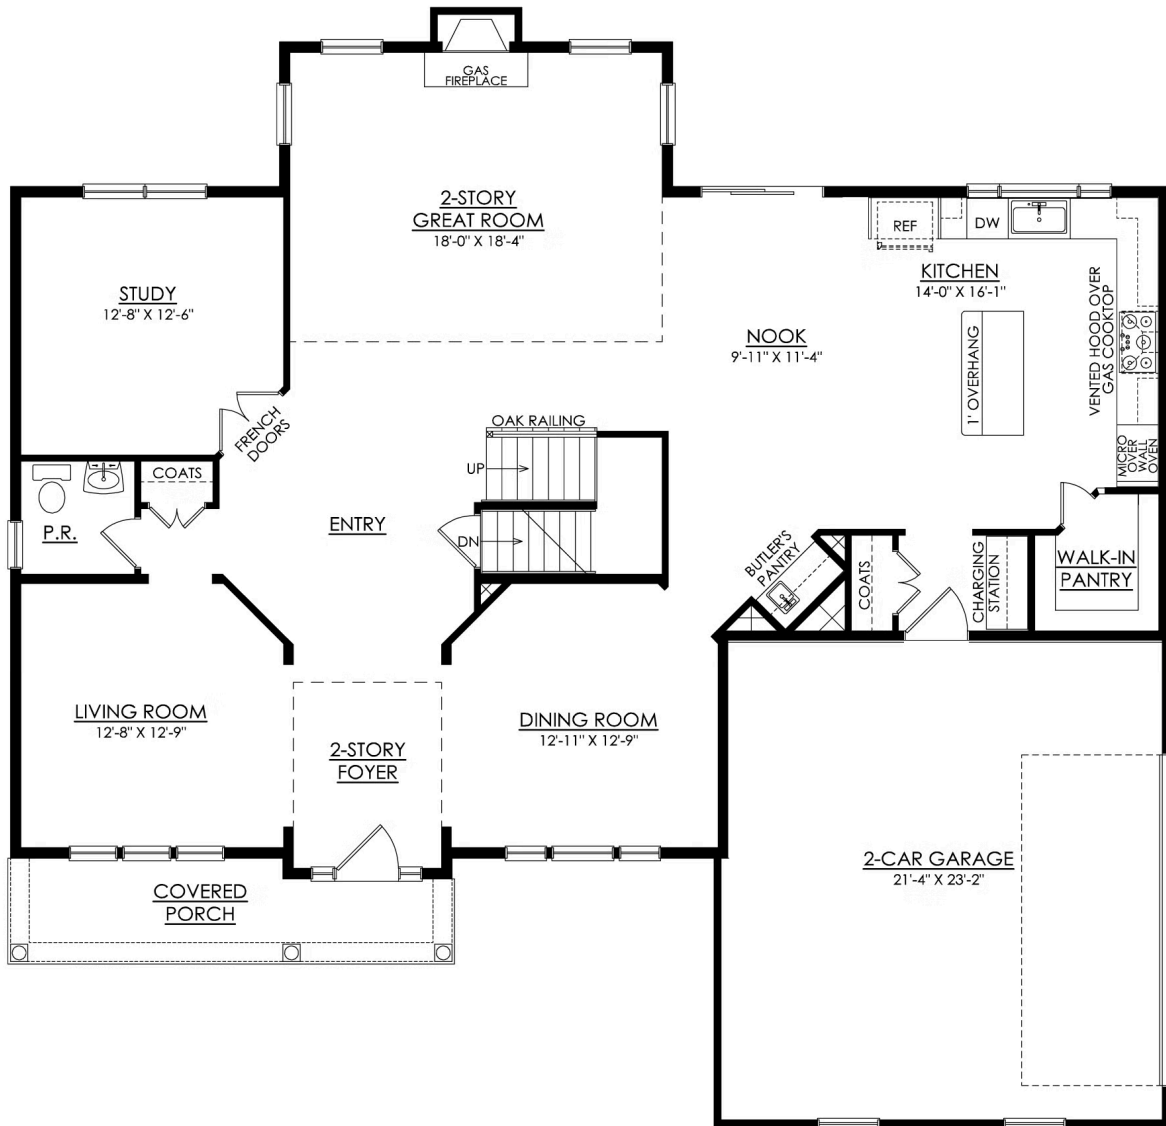

## PLAN DETAILS

Pricing from **\$879,900**

4 Beds 3.5 Baths 3,307 Sq Ft

2 Story 2 Car Garage

Farmhouse Elevation

Elevate your lifestyle with the Juniper, offering the perfect balance of privacy and comfort for you and your family. An impressive two-story Foyer sets the tone for this home's spacious open-concept main living area. The Kitchen is a cook's dream, with an expanded island, a walk-in pantry, and a butler's pantry for serving drinks or snacks. The airy 2-story Great Room boasts a gas fireplace and plenty of windows for natural light. A private Study and Powder Room complete the 1st floor layout. Head up the open staircase to find an enormous Owners' Suite with a sitting area, a walk-in closet, and a private Bath. Additionally, a Guest Suite with its own Bath, two additional Bedrooms that share a Jack-n-Jill bath, and a convenient laundry room can also be found on the 2nd floor. Som ... Read More at [tuskeshomes.com](https://tuskeshomes.com)

## PLAN FEATURES

- 4 Bedrooms
- 3.5 Bathrooms
- 2-Car Garage
- Starting at 3,307 Square Feet
- Chef's Kitchen with Stainless Steel Chimney Hood, Wall Oven, 5-Burner Gas Cooktop, and 42" Wellborn Cabinetry
- Stainless Steel Range/Oven, Microwave, and Dishwasher
- Butler's Pantry and Walk-In Pantry
- Two-Story Great Room
- Two-Story Foyer
- Study
- 2nd Floor Laundry
- Private Owners' Suite featuring Fully Tiled 4'x6' Shower with Quartz Bench in Private Bath
- Beautifully Resilient Hardie® Fiber Cement Siding

## JUNIPER FARMHOUSE 1ST FLOOR PLAN ESTATE

## JUNIPER FARMHOUSE 2ND FLOOR PLAN ESTATE