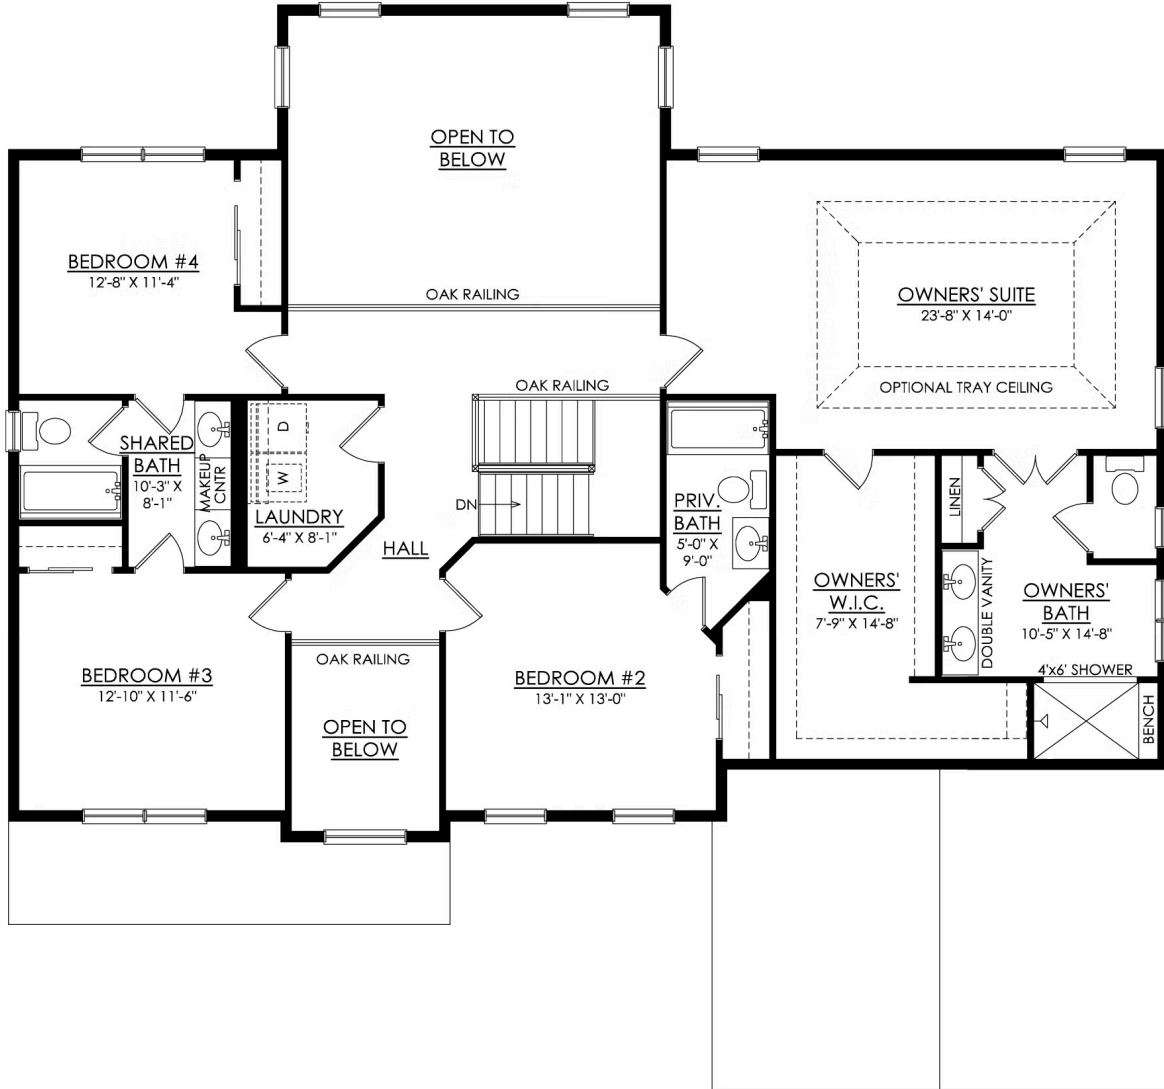

Juniper Floor Plan

In Greenleaf Fields at Parkland from $879,900

JUNIPER FARMHOUSE 2ND FLOOR PLAN ESTATE