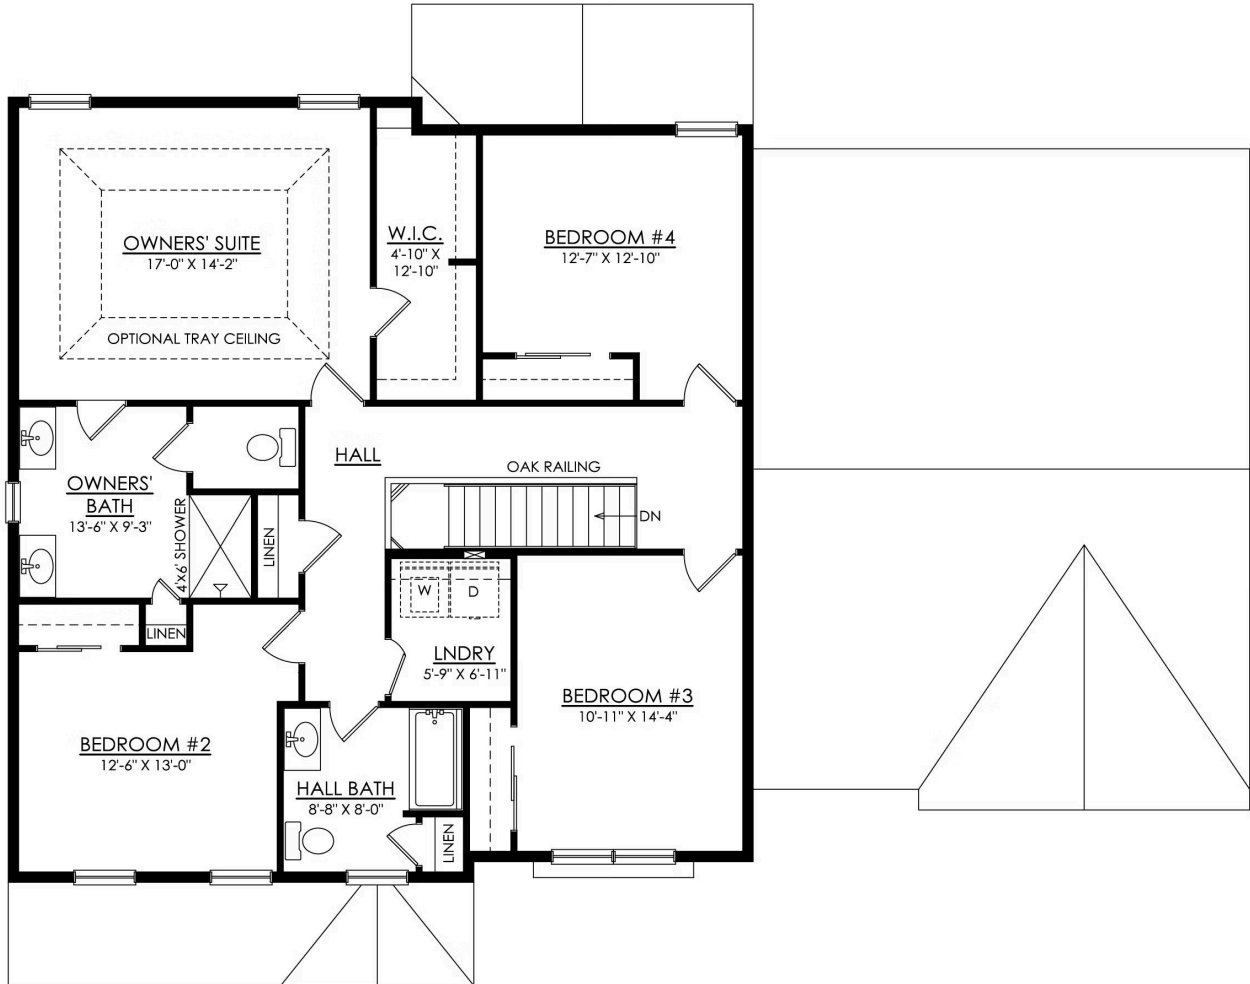

Magnolia Floor Plan

In Greenleaf Fields at Parkland from \$789,900

PLAN DETAILS

Pricing from \$789,900

4 Beds 2.5 Baths 2,820 Sq Ft

2 Story 2 Car Garage

Farmhouse Elevation - Side Entry Garage

Step into opulence with The Magnolia, a stunning floorplan starting at 2,820 sq ft. The Kitchen boasts a large island with seating, granite or quartz countertops, and a dining Nook surrounded by windows. The main level also includes a spacious Great Room, formal Dining Room, Private Study with French doors, Powder Room, Mudroom, and welcoming Foyer. Upstairs, the Owners' Suite features a spacious Walk-In Closet with an attached full Bath. Three additional bedrooms, a shared hall bath, and a 2nd floor Laundry Room complete the layout. For even more space, consider the optional Bonus Room above the Garage, perfect for a 5th Bedroom, Home Office, or Play Room. Some images, videos, virtual tours shown may be from a previously built Tuskes home of similar design. Actual options, colors, and ... Read More at tuskeshomes.com

PLAN FEATURES

- 4 Bedrooms
- 2.5 Bathrooms
- 2-Car Garage with Additional Storage
- Starting at 2,820 Square Feet
- Chef's Kitchen with Stainless Steel Chimney Hood, Wall Oven, 5-Burner Cooktop, and 42" Wellborn
- Granite or Quartz Kitchen Countertops
- Stainless Steel Range/Oven, Microwave, and Dishwasher
- Dining Nook
- 2nd Floor Laundry Room
- Mudroom
- Private Owners' Suite including Fully Tiled 4'x6' Shower with Quartz Bench in Private Bath
- Optional Bonus Room Over Garage
- Beautifully Resilient Hardie® Fiber Cement Siding

Magnolia Floor Plan

In Greenleaf Fields at Parkland from \$789,900

Magnolia Floor Plan

In Greenleaf Fields at Parkland from \$789,900

MAGNOLIA FARMHOUSE 1ST FLOOR PLAN ESTATE

Magnolia Floor Plan

In Greenleaf Fields at Parkland from \$789,900