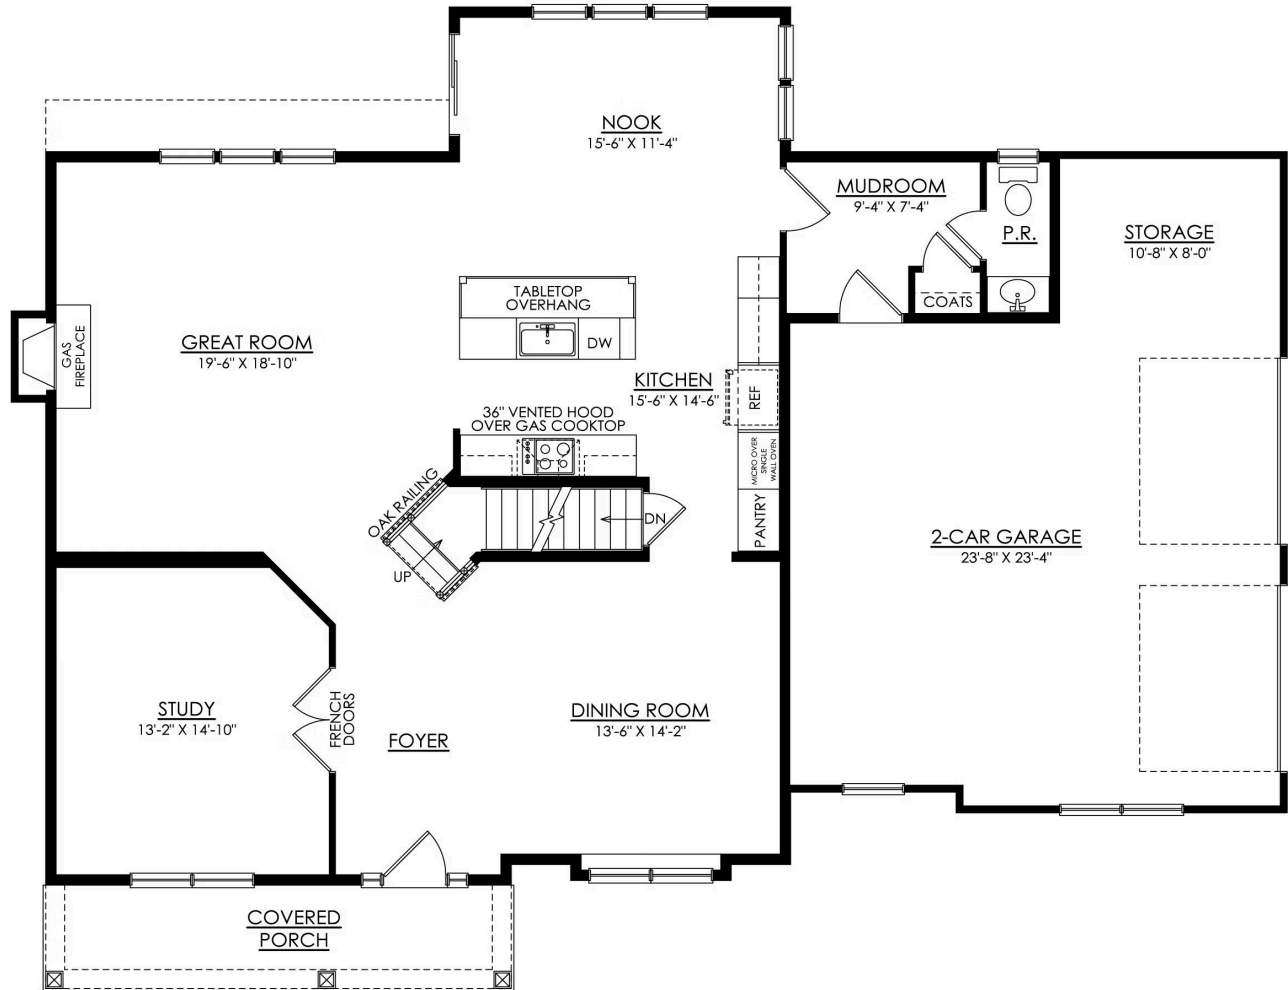

Magnolia Floor Plan

In Greenleaf Fields at Parkland from \$789,900

PLAN DETAILS

Pricing from \$789,900

4 Beds 2.5 Baths 2,820 Sq Ft

2 Story 2 Car Garage

Farmhouse Elevation - Side Entry Garage

Step into opulence with The Magnolia, a stunning floorplan starting at 2,820 sq ft. The Kitchen boasts a large island with seating, granite or quartz countertops, and a dining Nook surrounded by windows. The main level also includes a spacious Great Room, formal Dining Room, Private Study with French doors, Powder Room, Mudroom, and welcoming Foyer. Upstairs, the Owners' Suite features a spacious Walk-In Closet with an attached full Bath. Three additional bedrooms, a shared hall bath, and a 2nd floor Laundry Room complete the layout. For even more space, consider the optional Bonus Room above the Garage, perfect for a 5th Bedroom, Home Office, or Play Room. Some images, videos, virtual tours shown may be from a previously built Tuskes home of similar design. Actual options, colors, and ... Read More at tuskeshomes.com

PLAN FEATURES

- 4 Bedrooms
- 2.5 Bathrooms
- 2-Car Garage with Additional Storage
- Starting at 2,820 Square Feet
- Chef's Kitchen with Stainless Steel Chimney Hood, Wall Oven, 5-Burner Cooktop, and 42" Wellborn
- Granite or Quartz Kitchen Countertops
- Stainless Steel Range/Oven, Microwave, and Dishwasher
- Dining Nook
- 2nd Floor Laundry Room
- Mudroom
- Private Owners' Suite including Fully Tiled 4'x6' Shower with Quartz Bench in Private Bath
- Optional Bonus Room Over Garage
- Beautifully Resilient Hardie® Fiber Cement Siding

Magnolia Floor Plan

In Greenleaf Fields at Parkland from \$789,900

Magnolia Floor Plan

In Greenleaf Fields at Parkland from \$789,900

MAGNOLIA FARMHOUSE 1ST FLOOR PLAN ESTATE

Magnolia Floor Plan

In Greenleaf Fields at Parkland from \$789,900