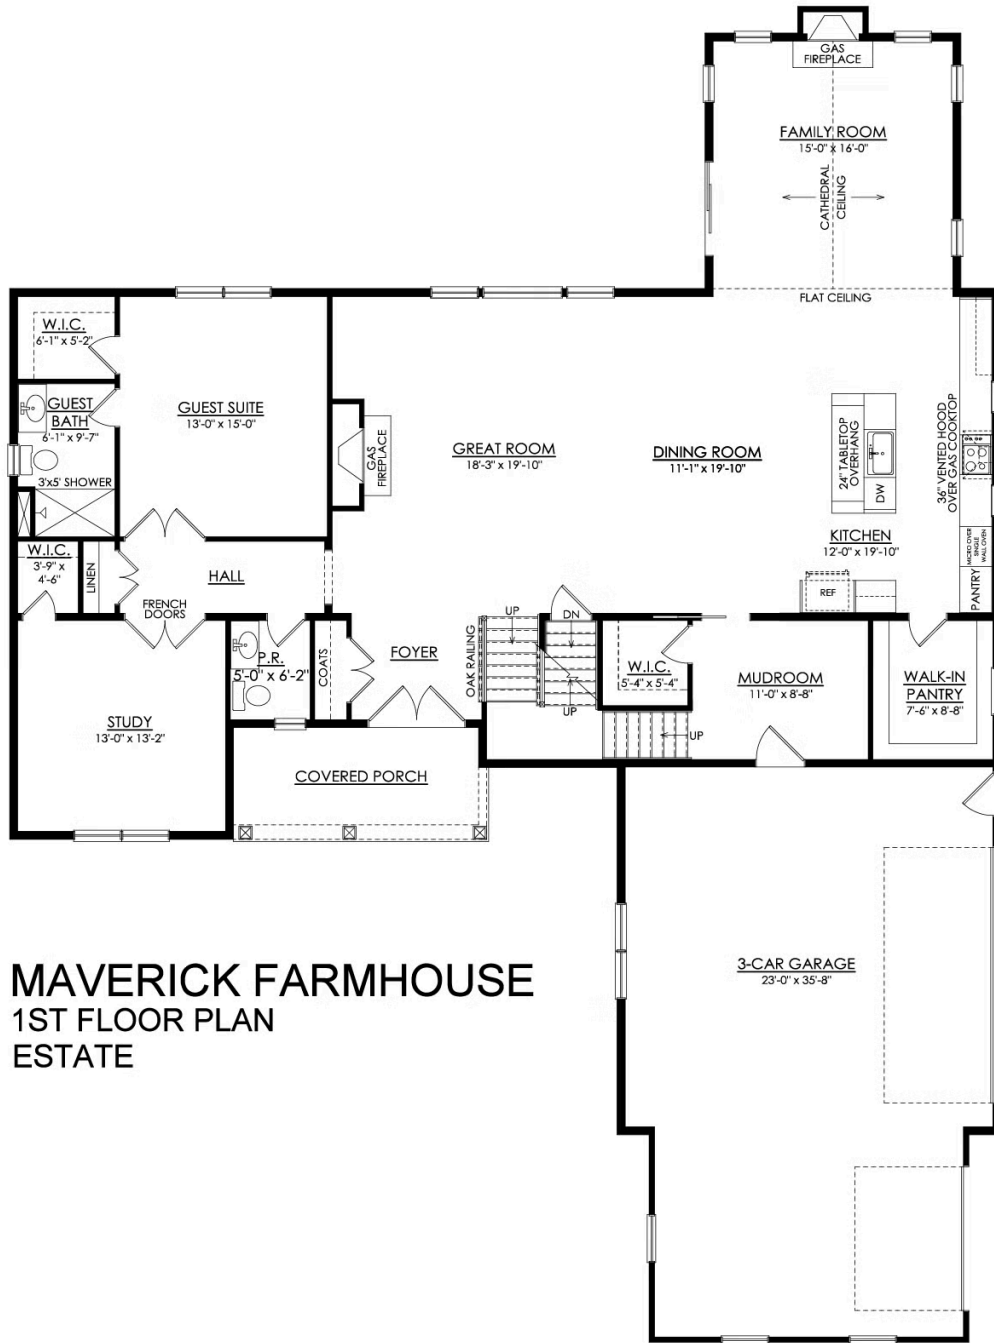

Maverick Floor Plan

In Greenleaf Fields at Parkland from **\$954,900**

PLAN DETAILS

Pricing from **\$954,900**

5 Beds 4.5 Baths 4,133 Sq Ft

2 Story 3 Car Garage

Farmhouse Elevation

The Maverick is an architectural gem that embodies modern farmhouse style with its spacious 4100 sq ft. floor plan. Ideal for multi-generational living, this home features multiple common areas and bedrooms on both floors, providing maximum comfort and convenience. Its sleek, contemporary design seamlessly integrates function and style, making it the perfect place for families to create lasting memories. Step into the charming Foyer and be welcomed into its magnificent living spaces. The Kitchen features ample counter space, a large island with seating, and a walk-in Pantry. The nearby Great Room is anchored by a cozy gas fireplace, windows with backyard views, and opens to a formal Dining Room. The Family Room is a luxurious escape with cathedral ceilings, a sliding door leading to t ... Read More at tuskeshomes.com

PLAN FEATURES

- 5 Bedrooms
- 4.5 Bathrooms
- 3-Car Garage
- Starting at 4,133 Square Feet
- Chef's Kitchen with Stainless Steel Chimney Hood, Wall Oven, 5-Burner Gas Cooktop, and 42" Wellborn Cabinetry
- Your Choice of Granite or Quartz Kitchen Island and Countertops
- Stainless Steel Oven/Range, Microwave, and Dishwasher
- Great Room with Gas Fireplace
- Family Room with Gas Fireplace and Cathedral Ceiling
- Study
- Mudroom with Walk-in Closet
- 1st Floor Guest Suite
- Private Owners' Suite
- Private Owners' Suite featuring Fully Tiled 4'x6' Shower with Quartz Bench in Private Bath
- Optional Soaking Tub in Owners' Bath
- 2nd Floor Loft

Maverick Floor Plan

In Greenleaf Fields at Parkland from **\$954,900**

Maverick Floor Plan

In Greenleaf Fields at Parkland from \$954,900

MAVERICK FARMHOUSE
1ST FLOOR PLAN
ESTATE

Maverick Floor Plan

In Greenleaf Fields at Parkland from **\$954,900**