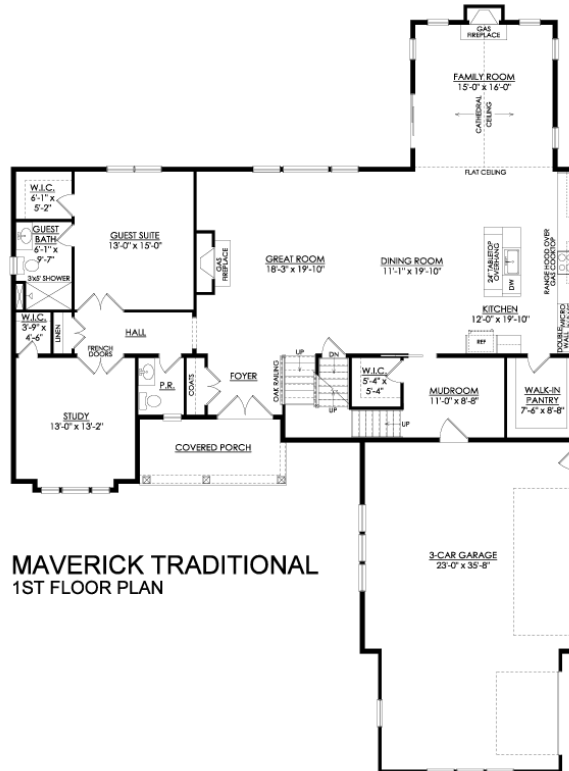

# Maverick Floor Plan

In Greenleaf Fields at Parkland from \$904,900

PLAN DETAILS

Pricing from \$904,900

- 🛏 5 Beds
- 🛁 4.5 Baths
- 🏠 4,113 Sq Ft
- 🏡 2 Story
- 🚗 3 Car Garage

Traditional Elevation

The Maverick is an architectural gem that embodies modern farmhouse style with its spacious 4100 sq ft. floor plan. Ideal for multi-generational living, this home boasts multiple common areas and bedrooms on both floors, allowing for maximum comfort and convenience. Its sleek, contemporary design seamlessly integrates function and style, making it the perfect place for families to create lasting memories. Step into the charming Foyer and be welcomed into its magnificent living spaces. The Kitchen features ample counter space, a large island with seating, and a walk-in Pantry. The nearby Great Room is anchored by a cozy gas fireplace, windows with backyard views, and opens to a formal Dining Room. The Family Room is a luxurious escape with cathedral ceilings, a sliding door leading to ... Read More at [tuskeshomes.com](https://tuskeshomes.com)

# Maverick Floor Plan

In Greenleaf Fields at Parkland from \$904,900

**MAVERICK FARMHOUSE**  
1ST FLOOR PLAN

# Maverick Floor Plan

In Greenleaf Fields at Parkland from \$904,900

# Maverick Floor Plan

In Greenleaf Fields at Parkland from \$904,900

MAVERICK TRADITIONAL  
1ST FLOOR PLAN