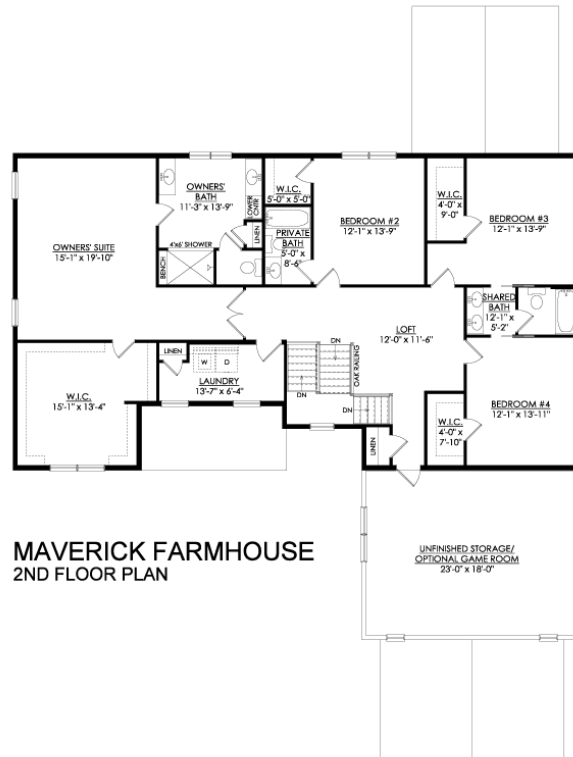

# Maverick Floor Plan

In Greenleaf Fields at Parkland from \$904,900

PLAN DETAILS

Pricing from \$904,900

- 🛏 5 Beds
- 🛁 4.5 Baths
- 🏠 4,113 Sq Ft
- 🏡 2 Story
- 🚗 3 Car Garage

Traditional Elevation

The Maverick is an architectural gem that embodies modern farmhouse style with its spacious 4100 sq ft. floor plan. Ideal for multi-generational living, this home boasts multiple common areas and bedrooms on both floors, allowing for maximum comfort and convenience. Its sleek, contemporary design seamlessly integrates function and style, making it the perfect place for families to create lasting memories. Step into the charming Foyer and be welcomed into its magnificent living spaces. The Kitchen features ample counter space, a large island with seating, and a walk-in Pantry. The nearby Great Room is anchored by a cozy gas fireplace, windows with backyard views, and opens to a formal Dining Room. The Family Room is a luxurious escape with cathedral ceilings, a sliding door leading to ... Read More at [tuskeshomes.com](https://tuskeshomes.com)

# Maverick Floor Plan

In Greenleaf Fields at Parkland from \$904,900

Famhouse Elevation

# Maverick Floor Plan

In Greenleaf Fields at Parkland from \$904,900

**MAVERICK FARMHOUSE**  
1ST FLOOR PLAN

# Maverick Floor Plan

In Greenleaf Fields at Parkland from \$904,900