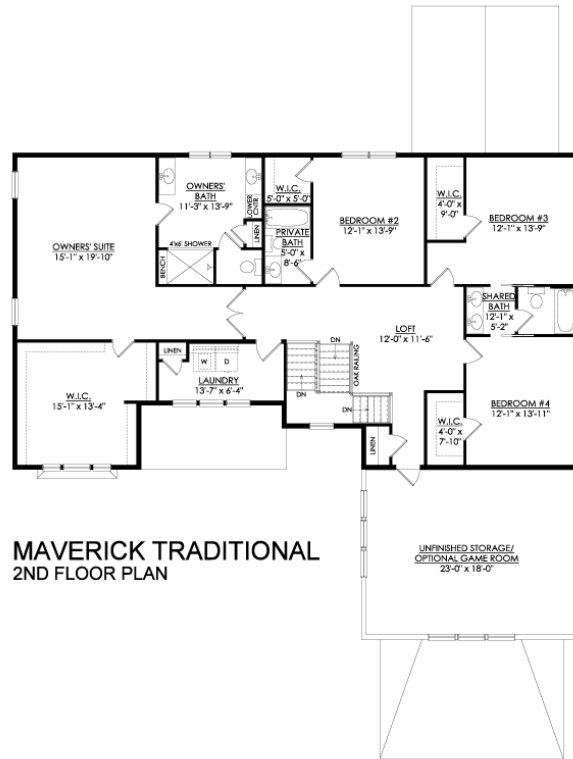

# Maverick Floor Plan

In Greenleaf Fields at Parkland from \$904,900

PLAN DETAILS

Pricing from \$904,900

- 🛏 5 Beds
- 🛁 4.5 Baths
- 🏠 4,113 Sq Ft
- 🏡 2 Story
- 🚗 3 Car Garage

Traditional Elevation

The Maverick is an architectural gem that embodies modern farmhouse style with its spacious 4100 sq ft. floor plan. Ideal for multi-generational living, this home boasts multiple common areas and bedrooms on both floors, allowing for maximum comfort and convenience. Its sleek, contemporary design seamlessly integrates function and style, making it the perfect place for families to create lasting memories. Step into the charming Foyer and be welcomed into its magnificent living spaces. The Kitchen features ample counter space, a large island with seating, and a walk-in Pantry. The nearby Great Room is anchored by a cozy gas fireplace, windows with backyard views, and opens to a formal Dining Room. The Family Room is a luxurious escape with cathedral ceilings, a sliding door leading to ... Read More at [tuskeshomes.com](https://tuskeshomes.com)

# Maverick Floor Plan

In Greenleaf Fields at Parkland from \$904,900

# Maverick Floor Plan

In Greenleaf Fields at Parkland from \$904,900

MAVERICK TRADITIONAL  
1ST FLOOR PLAN

# Maverick Floor Plan

In Greenleaf Fields at Parkland from \$904,900

MAVERICK TRADITIONAL  
2ND FLOOR PLAN