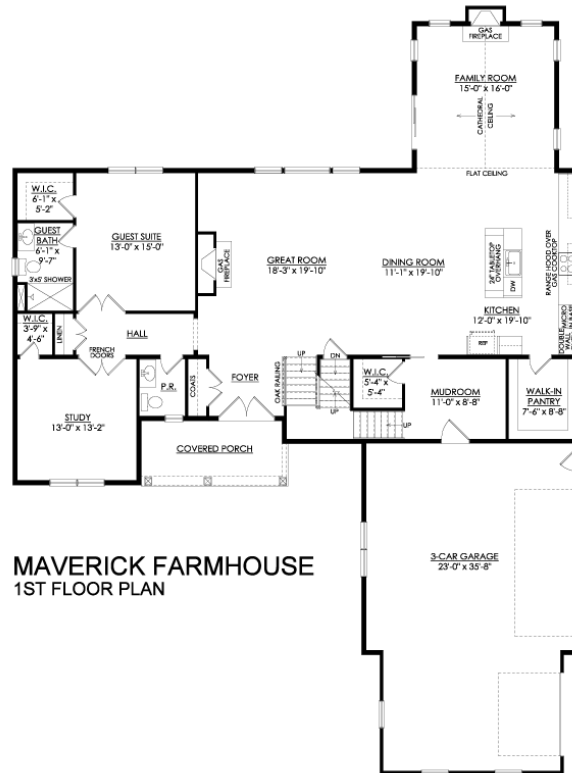

# Maverick Floor Plan

In Greenleaf Fields at Parkland from \$904,900

PLAN DETAILS

Pricing from \$904,900

- 🛏 5 Beds
- 🛁 4.5 Baths
- 🏠 4,113 Sq Ft
- 🏡 2 Story
- 🚗 3 Car Garage

Traditional Elevation

The Maverick is an architectural gem that embodies modern farmhouse style with its spacious 4100 sq ft. floor plan. Ideal for multi-generational living, this home boasts multiple common areas and bedrooms on both floors, allowing for maximum comfort and convenience. Its sleek, contemporary design seamlessly integrates function and style, making it the perfect place for families to create lasting memories. Step into the charming Foyer and be welcomed into its magnificent living spaces. The Kitchen features ample counter space, a large island with seating, and a walk-in Pantry. The nearby Great Room is anchored by a cozy gas fireplace, windows with backyard views, and opens to a formal Dining Room. The Family Room is a luxurious escape with cathedral ceilings, a sliding door leading to ... Read More at [tuskeshomes.com](https://tuskeshomes.com)

PLAN FEATURES

- 5 Bedrooms
- 4.5 Bathrooms
- 3-Car Garage
- Starting at 4133 Square Feet
- Granite or Quartz Kitchen Countertops
- Stainless Steel Double Oven, Range, Microwave, and Dishwasher
- Great Room with Gas Fireplace
- Family Room with Gas Fireplace and Cathedral Ceiling
- Study
- Mudroom with Walk-in Closet
- 1st Floor Guest Suite
- Private Owner's Suite
- 2nd Floor Loft
- 2nd Floor Laundry Room

# Maverick Floor Plan

In Greenleaf Fields at Parkland from \$904,900

Famhouse Elevation

# Maverick Floor Plan

In Greenleaf Fields at Parkland from \$904,900

**MAVERICK FARMHOUSE**  
1ST FLOOR PLAN