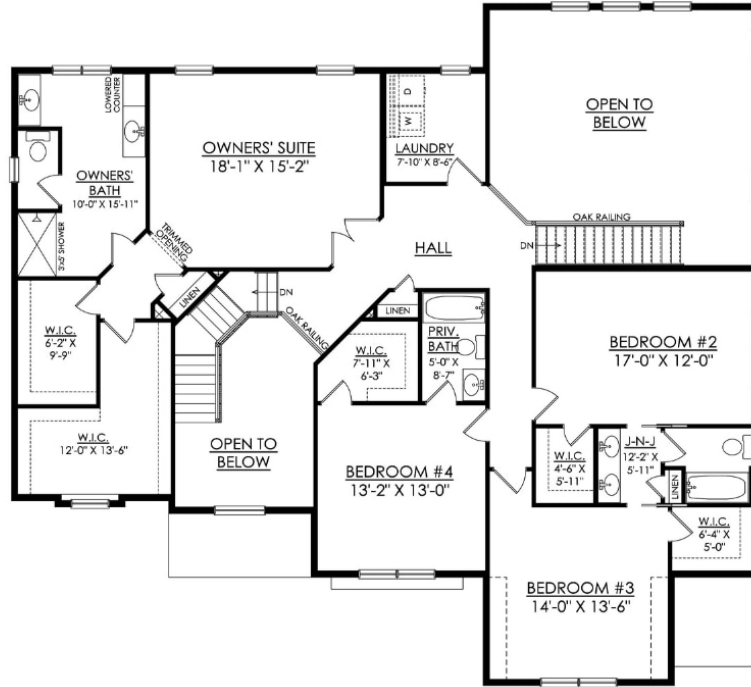

# Preakness Floor Plan

In Greenleaf Fields at Parkland from \$869,900

**PREAKNESS FARMHOUSE**  
STARTING AT 3763 SF

**1ST FLOOR PLAN**

# Preakness Floor Plan

In Greenleaf Fields at Parkland from \$869,900

**PREAKNESS TRADITIONAL**  
STARTING AT 3763 SF

**1ST FLOOR PLAN**

# Preakness Floor Plan

In Greenleaf Fields at Parkland from \$869,900

**PREAKNESS TRADITIONAL**  
STARTING AT 3763 SF

**2ND FLOOR PLAN**