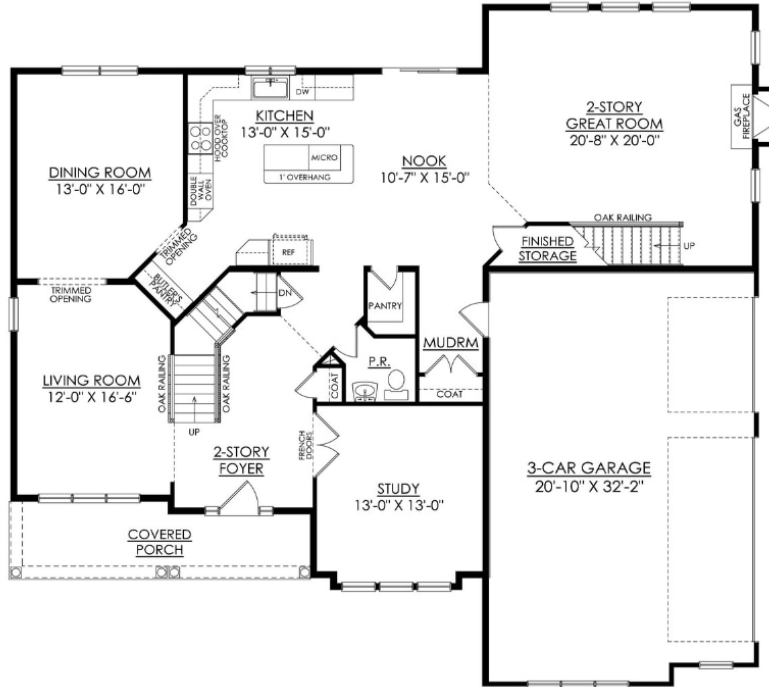

# Preakness Floor Plan

In Greenleaf Fields at Parkland from \$869,900

Farmhouse Elevation

# Preakness Floor Plan

In Greenleaf Fields at Parkland from \$869,900

**PREAKNESS FARMHOUSE**  
STARTING AT 3763 SF

**1ST FLOOR PLAN**

# Preakness Floor Plan

In Greenleaf Fields at Parkland from \$869,900

**PREAKNESS TRADITIONAL**  
STARTING AT 3763 SF

**1ST FLOOR PLAN**

# Preakness Floor Plan

In Greenleaf Fields at Parkland from \$869,900

**PREAKNESS TRADITIONAL**  
STARTING AT 3763 SF

**2ND FLOOR PLAN**