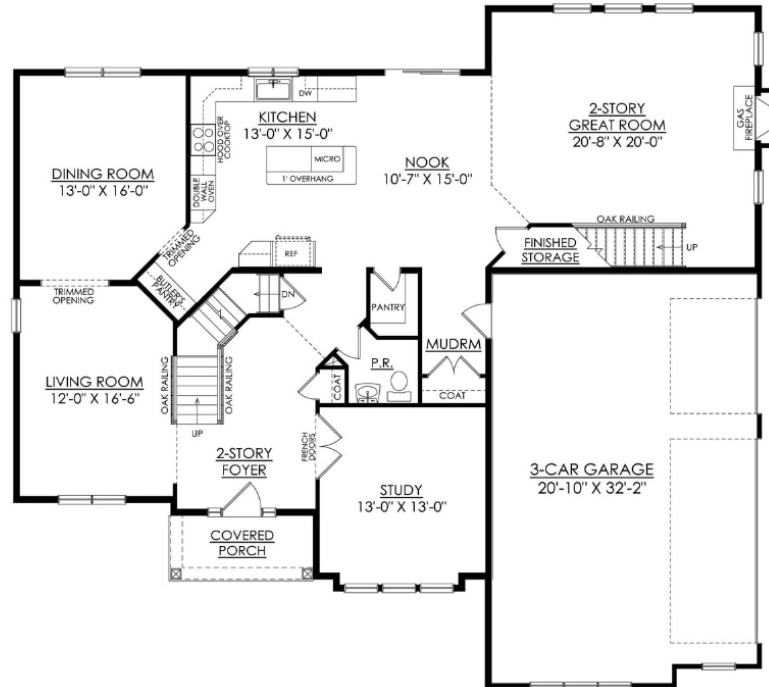

# Preakness Floor Plan

In Greenleaf Fields at Parkland from \$869,900

**PREAKNESS FARMHOUSE**  
STARTING AT 3763 SF

**1ST FLOOR PLAN**

# Preakness Floor Plan

In Greenleaf Fields at Parkland from \$869,900

**PREAKNESS TRADITIONAL**  
STARTING AT 3763 SF

**1ST FLOOR PLAN**

# Preakness Floor Plan

In Greenleaf Fields at Parkland from \$869,900

**PREAKNESS TRADITIONAL**  
STARTING AT 3763 SF

**2ND FLOOR PLAN**