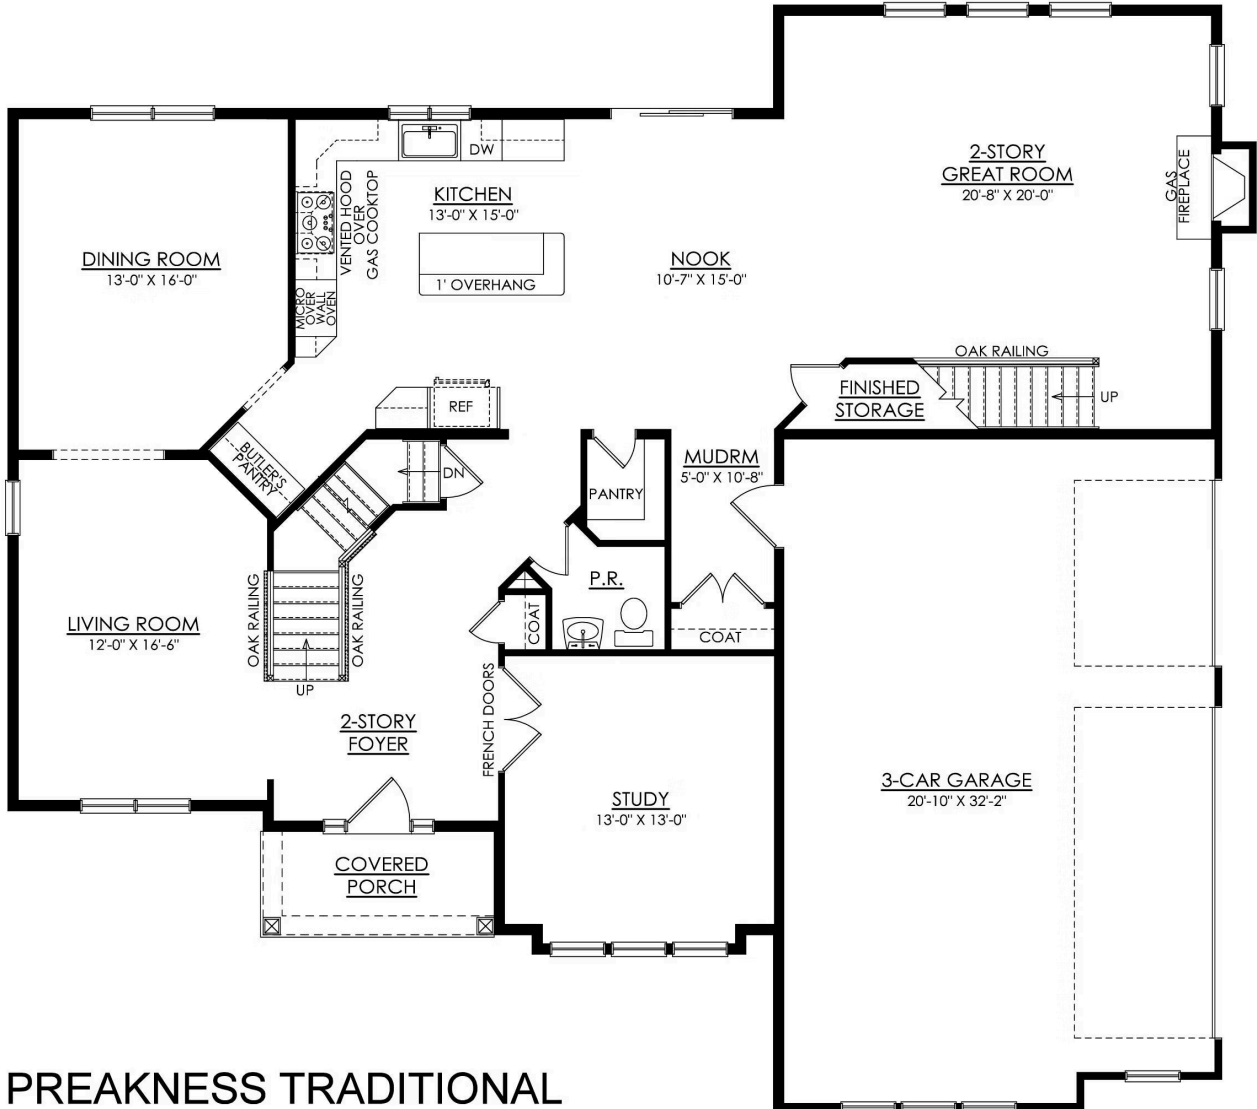

Preakness Floor Plan

In Greenleaf Fields at Parkland from $919,900

**PREAKNESS TRADITIONAL
ESTATE
1ST FLOOR PLAN**