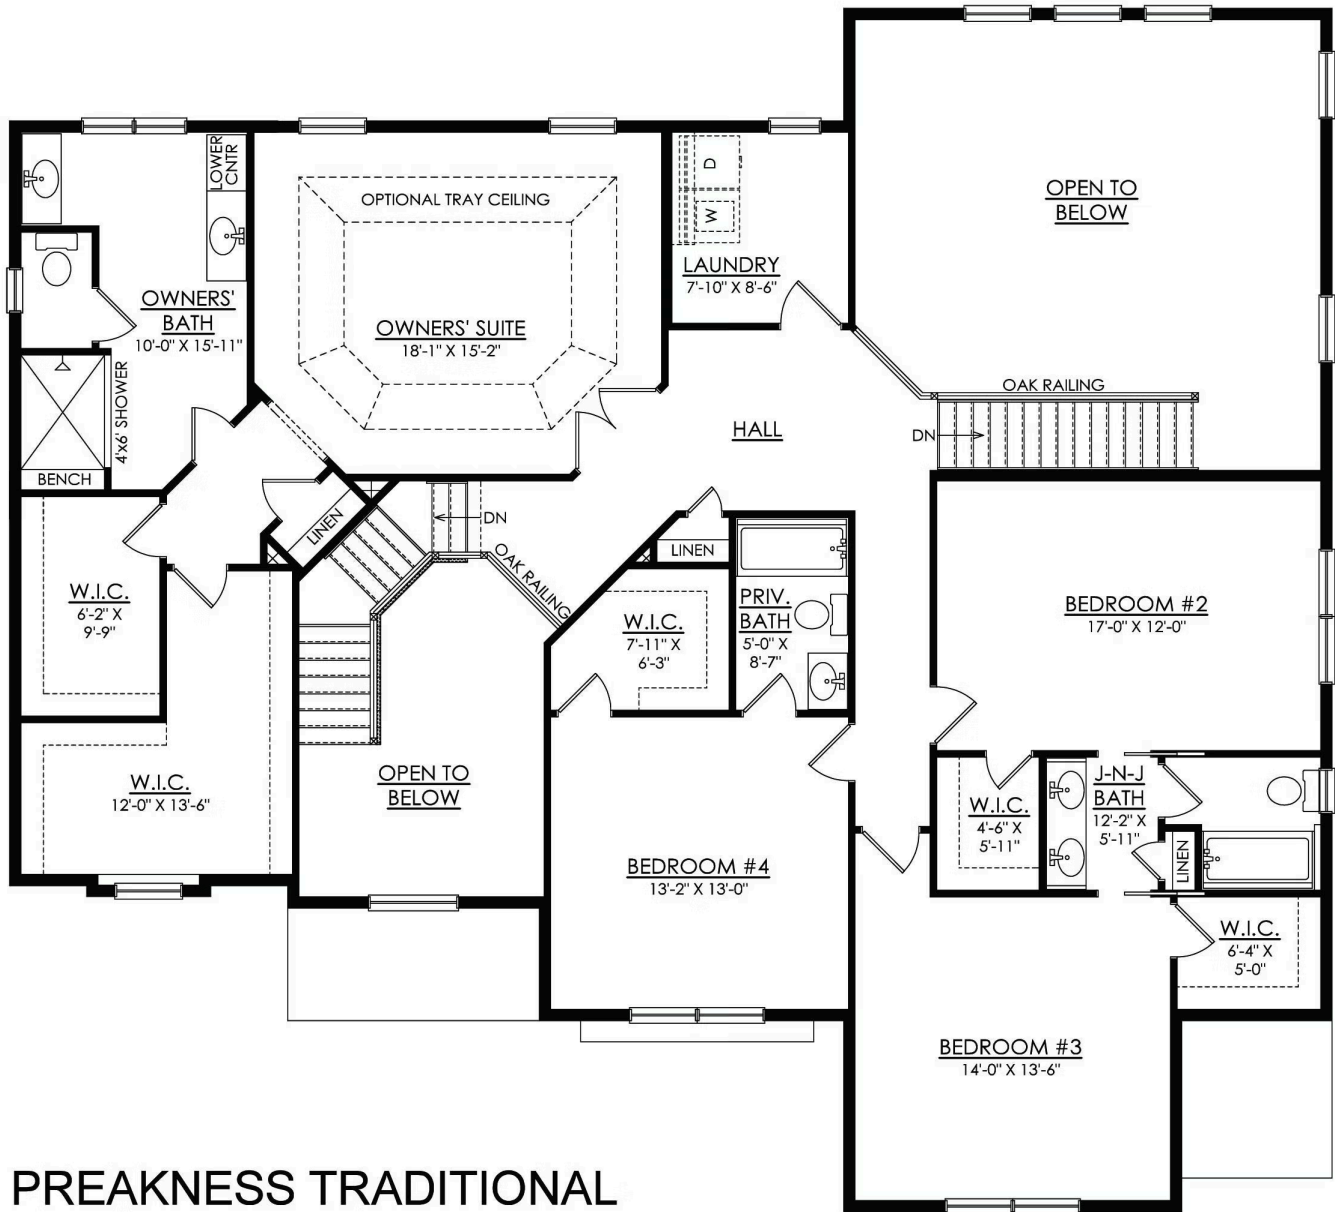

## PLAN DETAILS

Pricing from \$919,900

4 Beds 3.5 Baths 3,763 Sq Ft

2 Story 3 Car Garage

Traditional Elevation

The Preakness floor plan offers a magnificent layout with over 3,700 sq ft of luxurious space. Step into the awe-inspiring two-story Foyer and Great Room, each with its own staircase. The Kitchen features a stunning island complete with an overhang bar that's perfect for entertaining. The walk-in Pantry and optional butler's pantry are within an arm's reach and ready to store all your culinary essentials. The adjacent dining Nook includes a sliding patio door that opens to the backyard, inviting the outdoors in for al fresco dining and unforgettable memories. A formal Dining Room, Living Room, private Study, and Powder Room complete the main living areas of this home. Upstairs, enjoy peace and quiet in the private Owners' Suite that features a dressing area, spacious Walk-in Closets, and a ... Read More at [tuskeshomes.com](https://tuskeshomes.com)

## PLAN FEATURES

- 4 Bedrooms
- 3.5 Bathrooms
- 3-Car Garage
- Starting from 3,763 Square Feet
- Chef's Kitchen with Stainless Steel Chimney Hood, Wall Oven, 5-Burner Gas Cooktop, and 42" Wellborn Cabinetry
- Quartz or Granite Kitchen Countertops and Island
- Two-Story Great Room
- Two-Story Foyer
- 2 Staircases
- Walk-In Pantry
- Study
- 2nd Floor Laundry Room
- Private Owners' Suite featuring Fully Tiled 4'x6' Shower with Quartz Bench in Private Bath
- Beautifully Resilient Hardie® Fiber Cement Siding
- Optional Gourmet Kitchen including oversized Pantry
- Optional 5th Bedroom Layout

# Preakness Floor Plan

In Greenleaf Fields at Parkland from \$919,900

**PREAKNESS TRADITIONAL  
ESTATE  
1ST FLOOR PLAN**

## PREAKNESS TRADITIONAL ESTATE 2nd FLOOR PLAN