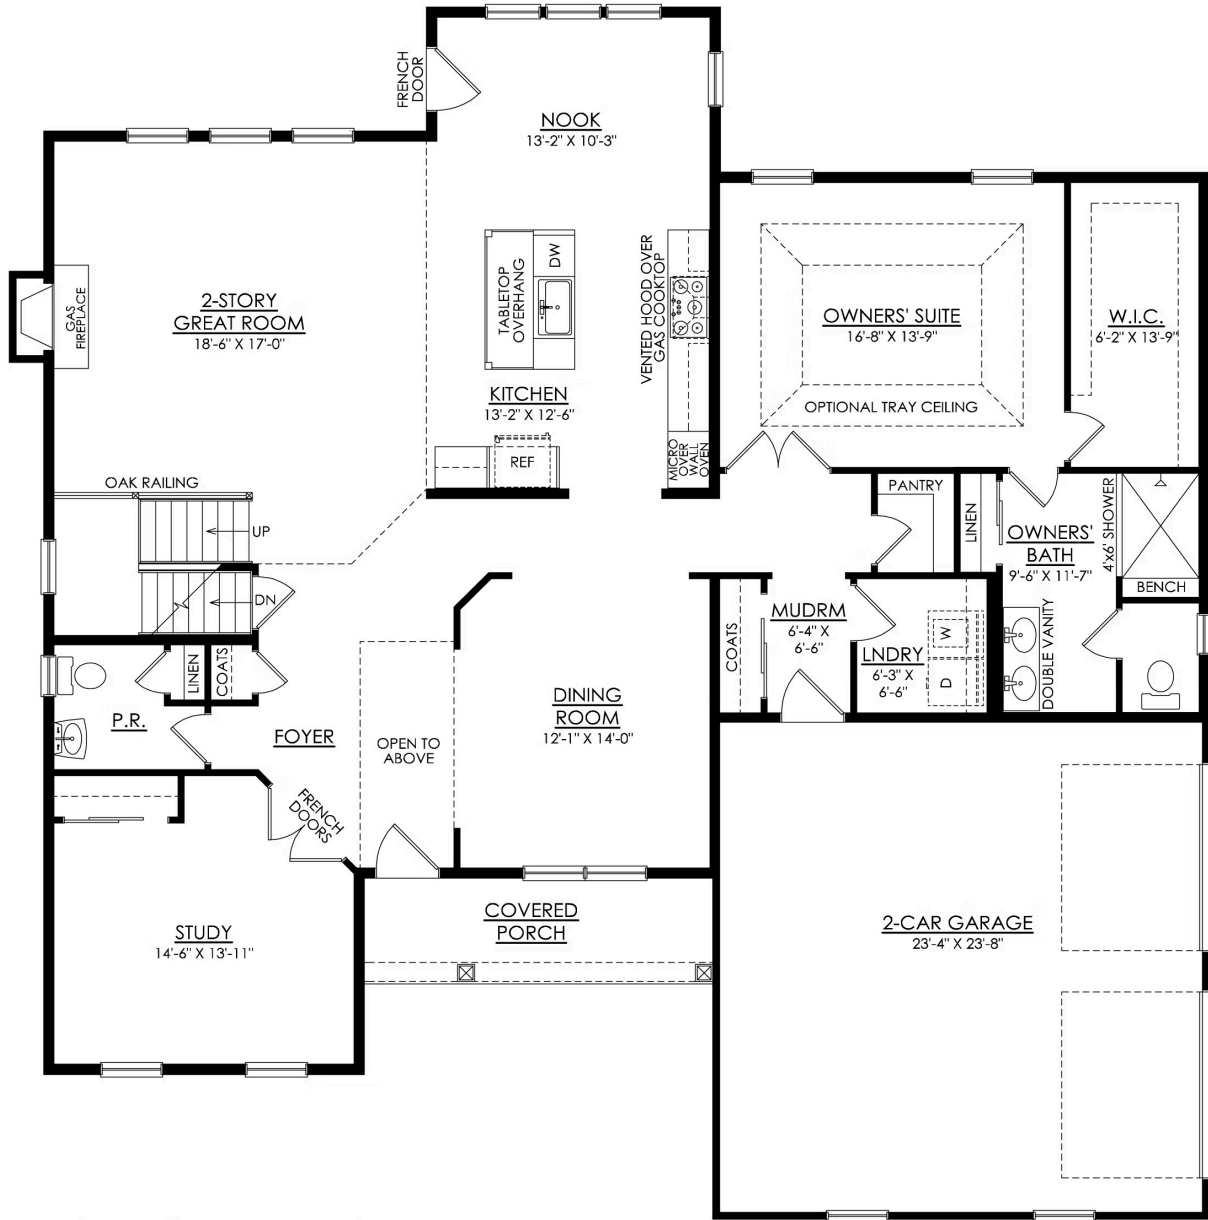

Sienna Floor Plan

In Greenleaf Fields at Parkland from **\$819,900**

PLAN DETAILS

Pricing from **\$819,900**

4 Beds 2.5 Baths 2,828 Sq Ft

2 Story 2 Car Garage

Country Elevation

Live in luxury and style with the spacious Sienna, featuring an open-concept space that's designed for entertaining. The Kitchen boasts generous countertop space and a spacious island. Dine in elegance in the formal Dining Room or cozy Nook. The 2-Story Great Room features a relaxing fireplace, making it the perfect spot to unwind or host family and friends. The private Study, separated by double doors, provides a quiet place to work or learn from home when needed. Step into the first-floor Owners' Suite, complete with a sitting area and a private bath retreat. On the second floor, there are three additional bedrooms and a shared hall bath for the family. For added flexibility, this plan also features an optional 1st-floor In-Law Suite, which relocates the Owners' suite upstairs. Some images ... [Read More at tuskeshomes.com](https://tuskeshomes.com)

PLAN FEATURES

- 4 Bedrooms
- 2.5 Bathrooms
- 2-Car Garage
- Starting at 2,828 Square Feet
- Chef's Kitchen with Stainless Steel Chimney Hood, Wall Oven, 5-Burner Gas Cooktop, and 42" Wellborn Cabinetry
- Kitchen Island with Granite or Quartz Countertops
- Stainless Steel Range/Oven, Microwave, and Dishwasher
- 2-Story Great Room
- Private 1st Floor Owners' Suite
- Optional In-Law Suite to Relocate Primary Owners' Suite to 2nd Floor
- Study
- Mudroom
- 1st Floor Laundry Room
- Beautifully Resilient Hardie® Fiber Cement Siding

Sienna Floor Plan

In Greenleaf Fields at Parkland from **\$819,900**

Sienna Floor Plan

In Greenleaf Fields at Parkland from \$819,900

SIENNA COUNTRY 1ST FLOOR PLAN ESTATE

Sienna Floor Plan

In Greenleaf Fields at Parkland from \$819,900