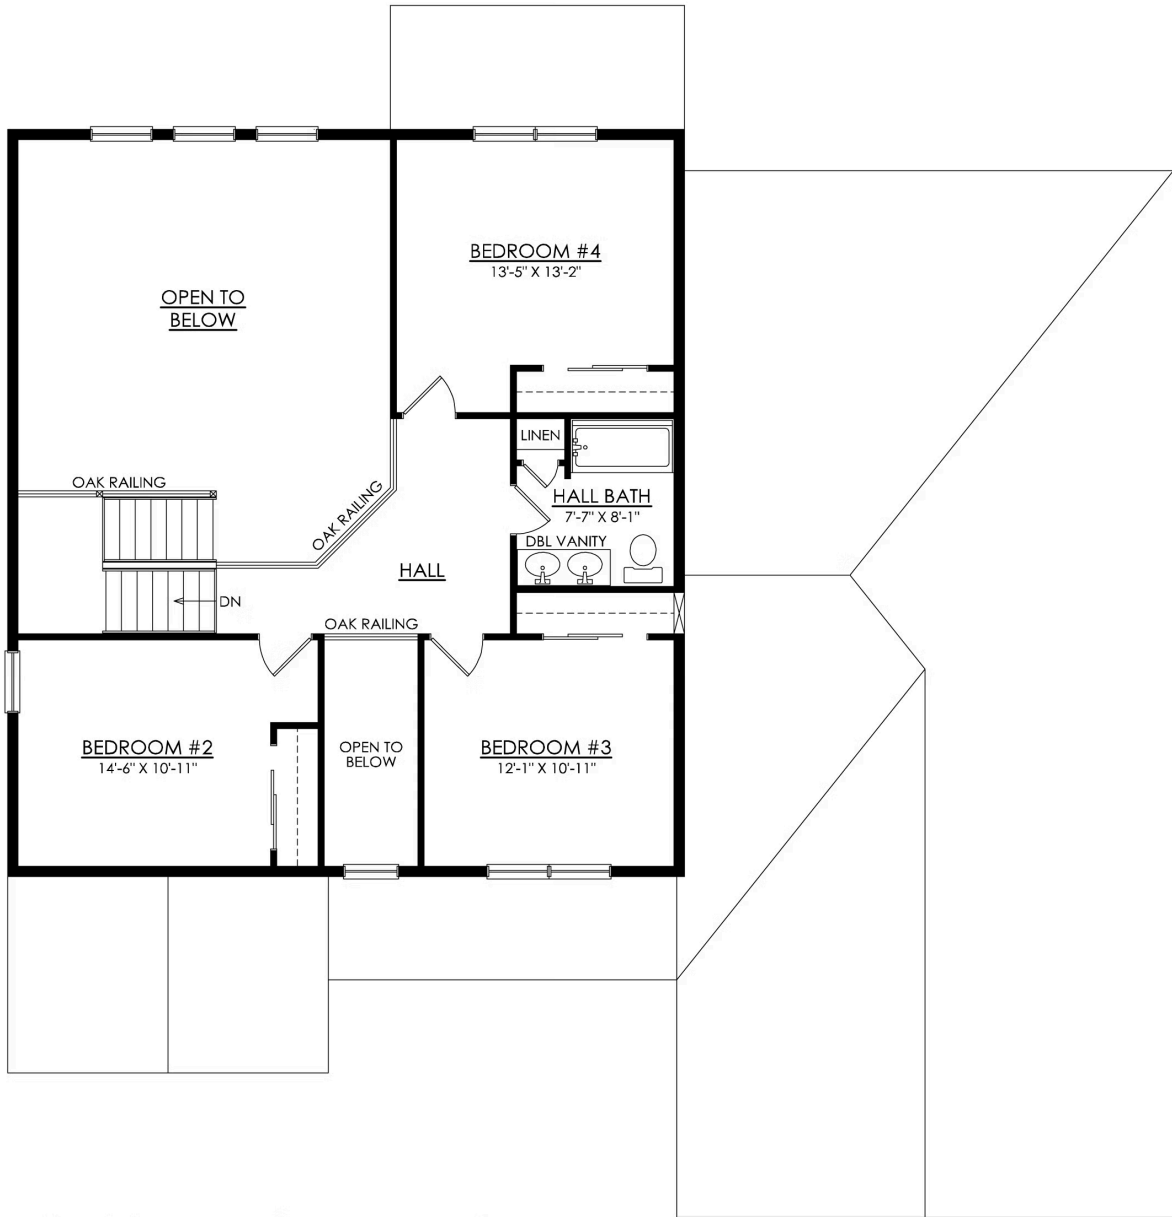

Sienna Floor Plan

In Greenleaf Fields at Parkland from **\$819,900**

PLAN DETAILS

Pricing from **\$819,900**

4 Beds 2.5 Baths 2,828 Sq Ft

2 Story 2 Car Garage

Country Elevation

Live in luxury and style with the spacious Sienna, featuring an open-concept space that's designed for entertaining. The Kitchen boasts generous countertop space and a spacious island. Dine in elegance in the formal Dining Room or cozy Nook. The 2-Story Great Room features a relaxing fireplace, making it the perfect spot to unwind or host family and friends. The private Study, separated by double doors, provides a quiet place to work or learn from home when needed. Step into the first-floor Owners' Suite, complete with a sitting area and a private bath retreat. On the second floor, there are three additional bedrooms and a shared hall bath for the family. For added flexibility, this plan also features an optional 1st-floor In-Law Suite, which relocates the Owners' suite upstairs. Some images ... [Read More at tuskeshomes.com](https://tuskeshomes.com)

PLAN FEATURES

- 4 Bedrooms
- 2.5 Bathrooms
- 2-Car Garage
- Starting at 2,828 Square Feet
- Chef's Kitchen with Stainless Steel Chimney Hood, Wall Oven, 5-Burner Gas Cooktop, and 42" Wellborn Cabinetry
- Kitchen Island with Granite or Quartz Countertops
- Stainless Steel Range/Oven, Microwave, and Dishwasher
- 2-Story Great Room
- Private 1st Floor Owners' Suite
- Optional In-Law Suite to Relocate Primary Owners' Suite to 2nd Floor
- Study
- Mudroom
- 1st Floor Laundry Room
- Beautifully Resilient Hardie® Fiber Cement Siding

Sienna Floor Plan

In Greenleaf Fields at Parkland from **\$819,900**

Sienna Floor Plan

In Greenleaf Fields at Parkland from \$819,900

SIENNA COUNTRY 1ST FLOOR PLAN ESTATE

Sienna Floor Plan

In Greenleaf Fields at Parkland from \$819,900