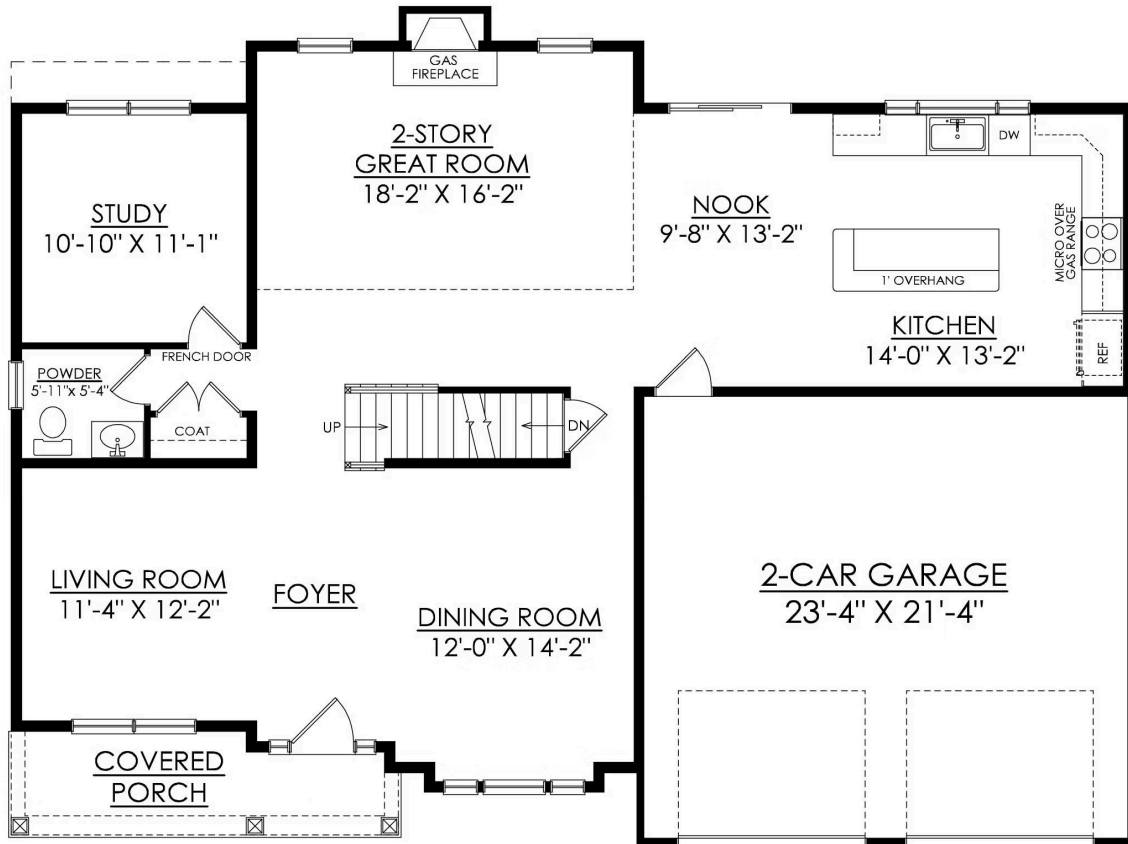

## PLAN DETAILS

Pricing from **\$739,900**

4 Beds 3.5 Baths 2,948 Sq Ft

2 Story 2 Car Garage

Farmhouse Elevation

The Breckenridge is a luxurious single-family home with over 2,900 sq ft of living space, perfect for those who appreciate fine living and require extra room. Enjoy entertaining guests in the beautiful 2-story Great Room or cozy up in the nearby Living Room. The spacious Kitchen features ample counter space with versatile configurations. Host formal dinners in the elegant Dining Room or work from home in the private Study with a convenient nearby Powder Room. The lavish Owners' Suite is situated on the second floor, offering a Sitting Room and a private full Bathroom for maximum comfort. Additionally, three more generously sized Bedrooms share a hall bath, with a convenient second-floor Laundry Room nearby. With the optional Breckenridge Grande enhancement, enjoy an alternate second floor p ... [Read More at tuskeshomes.com](https://www.tuskeshomes.com)

## PLAN FEATURES

- 4 Bedrooms
- 2.5 Bathrooms
- 2-Car Garage
- Starting at 2,954 Square Feet
- 42" Wellborn Kitchen Wall Cabinets with Crown Moulding and Full Extension Wood Dovetail Drawers
- Kitchen Island with Granite or Quartz Countertops
- Stainless Steel Range/Oven, Microwave, and Dishwasher
- Two-Story Great Room
- Private Owners' Suite with Sitting Area
- 3'x5' Owners' Shower with Tiled Walls and Soap Shelf
- 2nd Floor Laundry Room
- Optional Breckenridge Grande Expansion for Added Mudroom, Additional Space in Owners' Suite, and Private Bath in Bedroom #2

# Breckenridge Floor Plan

In Ridings at Parkland from \$739,900

Traditional Elevation

# Breckenridge Floor Plan

In Ridings at Parkland from \$739,900

**BRECKENRIDGE TRADITIONAL**  
STARTING AT 2954 SF  
PREMIER

1ST FLOOR PLAN