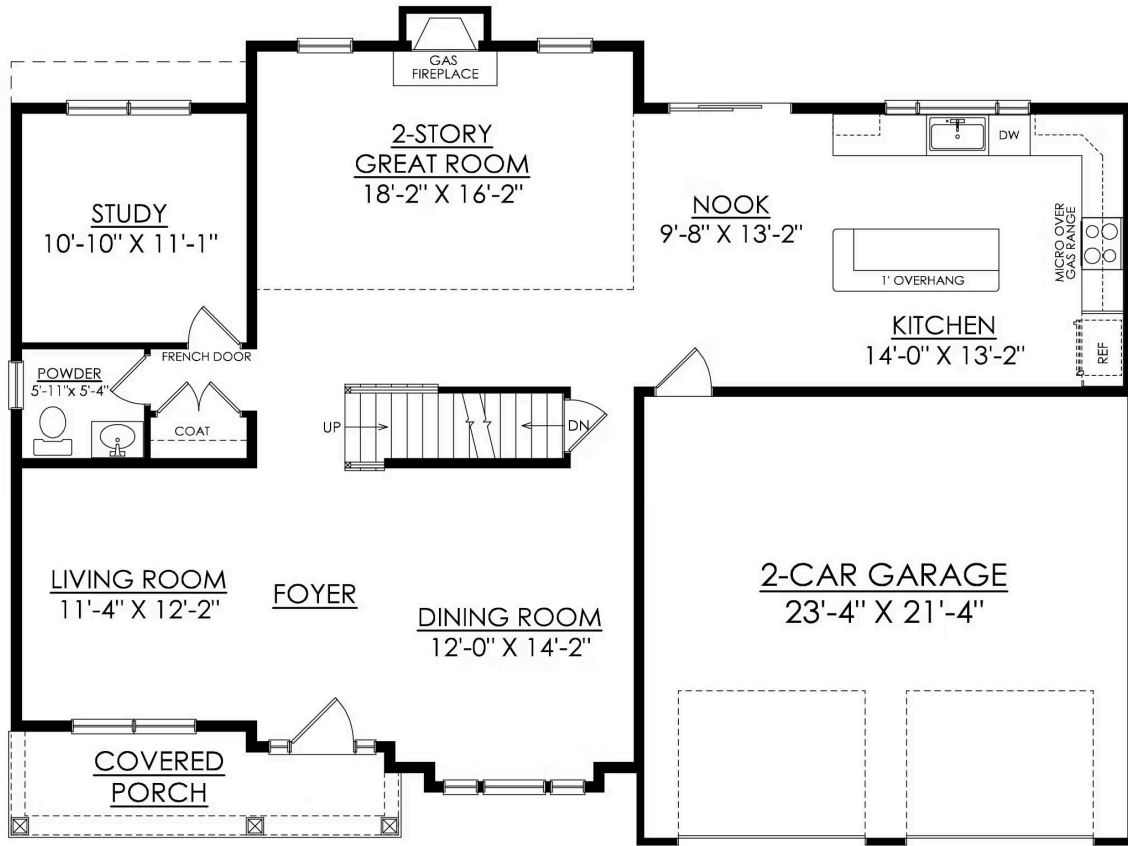

Breckenridge Floor Plan

In Ridings at Parkland from **\$744,900**

PLAN DETAILS

Pricing from **\$744,900**

4 Beds 3.5 Baths 2,948 Sq Ft

2 Story 2 Car Garage

Farmhouse Elevation

The Breckenridge is a luxurious single-family home with over 2,900 sq ft of living space, perfect for those who appreciate fine living and require extra room. Enjoy entertaining guests in the beautiful 2-story Great Room or cozy up in the nearby Living Room. The spacious Kitchen features ample counter space with versatile configurations. Host formal dinners in the elegant Dining Room or work from home in the private Study with a convenient nearby Powder Room. The lavish Owners' Suite is situated on the second floor, offering a Sitting Room and a private full Bathroom for maximum comfort. Additionally, three more generously sized Bedrooms share a hall bath, with a convenient second-floor Laundry Room nearby. With the optional Breckenridge Grande enhancement, enjoy an alternate second floor p ... [Read More at tuskeshomes.com](https://www.tuskeshomes.com)

PLAN FEATURES

- 4 Bedrooms
- 2.5 Bathrooms
- 2-Car Garage
- Starting at 2,954 Square Feet
- 42" Wellborn Kitchen Wall Cabinets with Crown Moulding and Full Extension Wood Dovetail Drawers
- Kitchen Island with Granite or Quartz Countertops
- Stainless Steel Range/Oven, Microwave, and Dishwasher
- Two-Story Great Room
- Private Owners' Suite with Sitting Area
- 3'x5' Owners' Shower with Tiled Walls and Soap Shelf
- 2nd Floor Laundry Room
- Optional Breckenridge Grande Expansion for Added Mudroom, Additional Space in Owners' Suite, and Private Bath in Bedroom #2

Breckenridge Floor Plan

In Ridings at Parkland from \$744,900

Breckenridge Floor Plan

In Ridings at Parkland from \$744,900

BRECKENRIDGE TRADITIONAL STARTING AT 2954 SF PREMIER

1ST FLOOR PLAN

Breckenridge Floor Plan