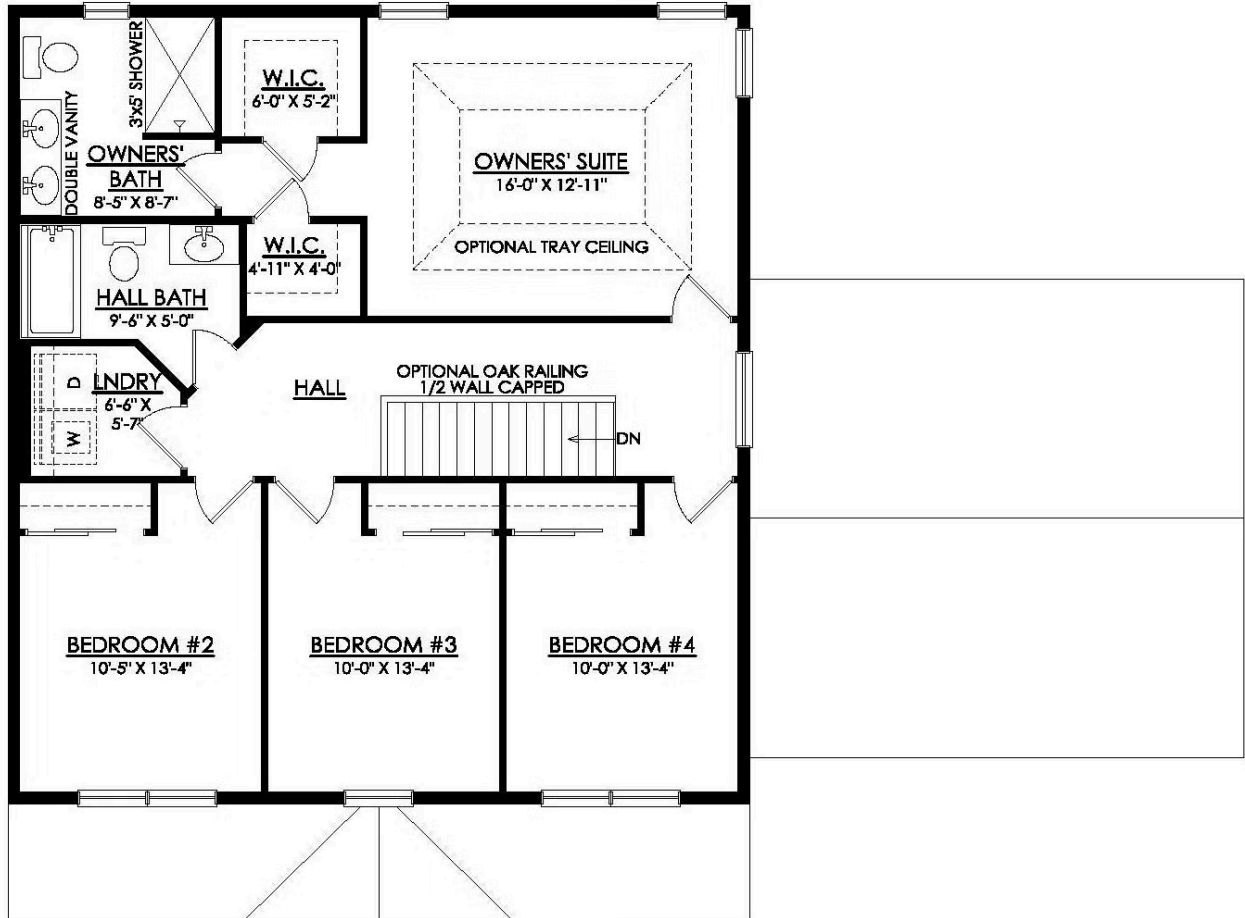

Chapman Floor Plan

In Ridings at Parkland from $649,900

CHAPMAN FARMHOUSE 2ND FLOOR PLAN