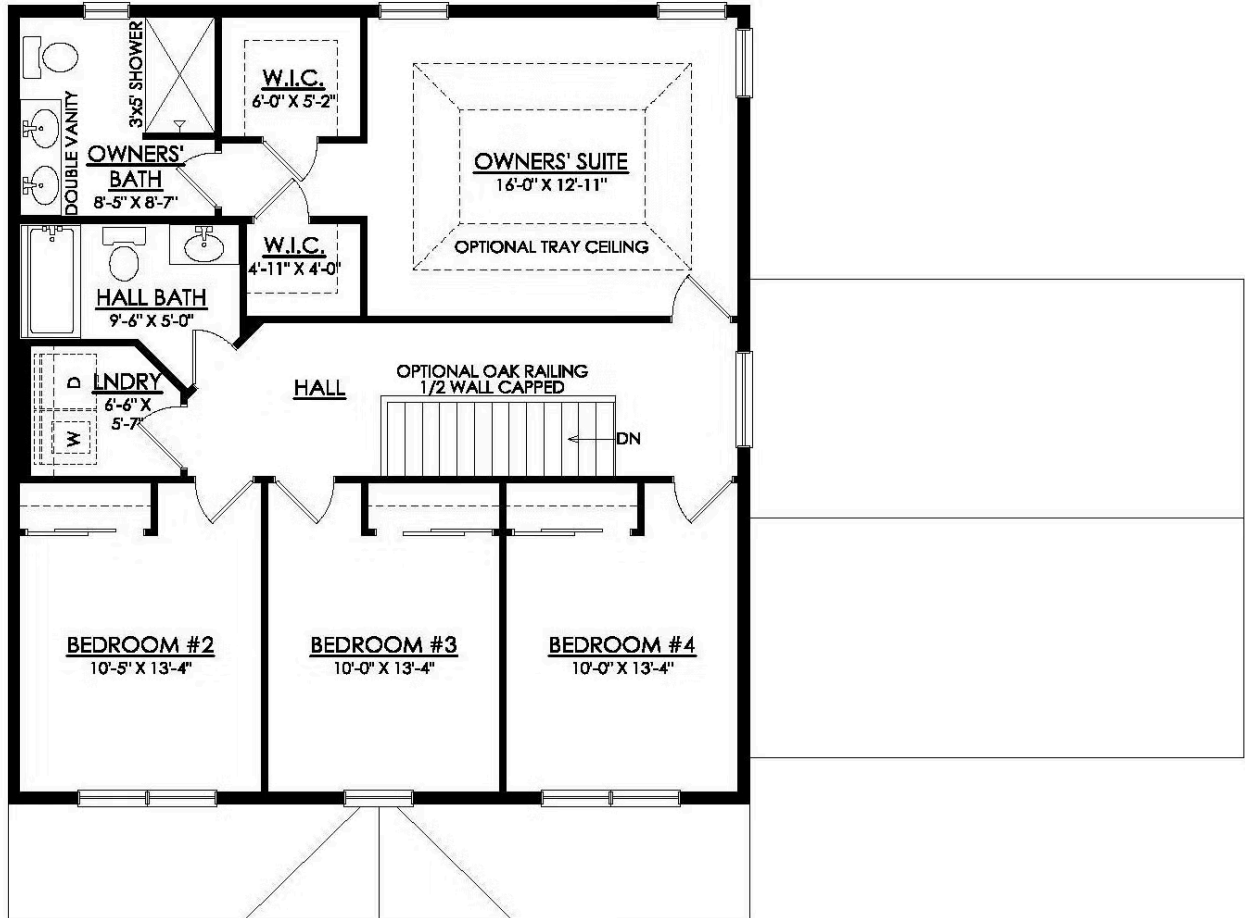

Chapman Floor Plan

In Ridings at Parkland from **\$654,900**

PLAN DETAILS

Pricing from **\$654,900**

4 Beds 2.5 Baths 2,144 Sq Ft

2 Story 2 Car Garage

Farmhouse Elevation

Meet the beautiful Chapman, an open and versatile design that is ideal for everything from relaxing with your family to entertaining friends. Upon entering this home, you'll find a cozy floor plan that is perfect for families of all sizes. The open-concept Kitchen, Dining Nook, and Great Room are all interconnected and effortlessly flow into the guest Foyer, Study, and Dining Room to create an easy traffic flow and a space that will impress everyone who enters this home. The second floor features a well-appointed Owners' Suite that's designed for relaxation. Two walk-in closets and a luxurious Owners' Bath make for a perfect oasis to unwind and recharge. Three additional Bedrooms, a shared Hall Bath, and convenient 2nd floor Laundry Room complete the Chapman's remarkable layout. An optional ... [Read More at tuskeshomes.com](http://tuskeshomes.com)

PLAN FEATURES

- 4 Bedrooms
- 2.5 Bathrooms
- 2-Car Garage
- Starting at 2,144 Square Feet
- Kitchen Island with Granite or Quartz Countertops
- 42" Wellborn Kitchen Wall Cabinets with Crown Moulding and Full Extension Wood Dovetail Drawers
- GE Stainless Steel Oven/Range, Microwave, and Dishwasher
- Private Owners' Suite with 2 Walk-In Closets
- 3'x5' Owners' Shower with Tiled Walls and Soap Shelf
- 2nd Floor Laundry
- Optional Bonus Room Over Garage
- Optional Morning Room

Chapman Floor Plan

In Ridings at Parkland from \$654,900

Traditional Elevation

Chapman Floor Plan

In Ridings at Parkland from \$654,900

CHAPMAN FARMHOUSE 1ST FLOOR PLAN

Chapman Floor Plan

In Ridings at Parkland from \$654,900

CHAPMAN FARMHOUSE 2ND FLOOR PLAN

Chapman Floor Plan

In Ridings at Parkland from **\$654,900**

Chapman Floor Plan

In Ridings at Parkland from **\$654,900**

Chapman Floor Plan

In Ridings at Parkland from **\$654,900**