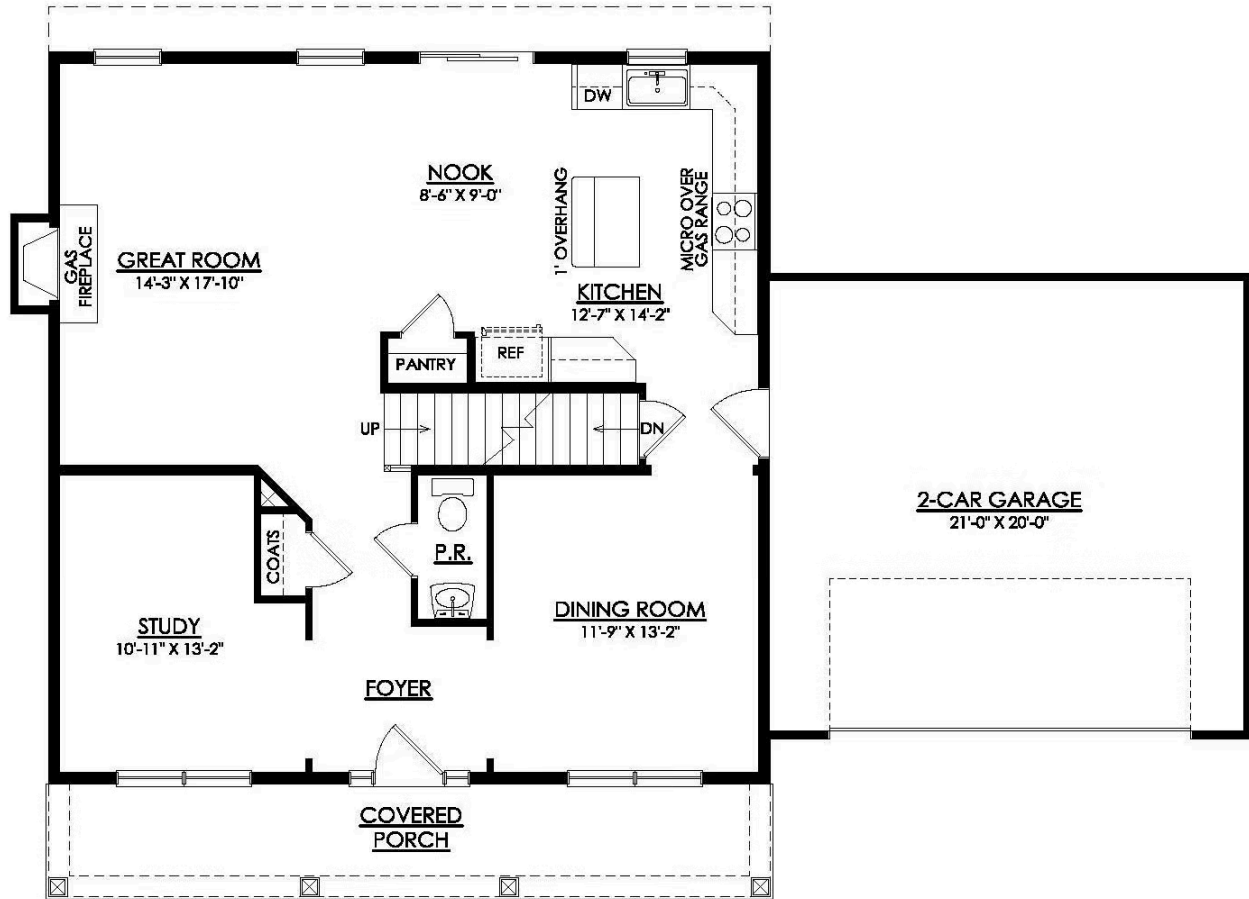

Chapman Floor Plan

In Ridings at Parkland from **\$654,900**

PLAN DETAILS

Pricing from **\$654,900**

4 Beds 2.5 Baths 2,144 Sq Ft

2 Story 2 Car Garage

Farmhouse Elevation

Meet the beautiful Chapman, an open and versatile design that is ideal for everything from relaxing with your family to entertaining friends. Upon entering this home, you'll find a cozy floor plan that is perfect for families of all sizes. The open-concept Kitchen, Dining Nook, and Great Room are all interconnected and effortlessly flow into the guest Foyer, Study, and Dining Room to create an easy traffic flow and a space that will impress everyone who enters this home. The second floor features a well-appointed Owners' Suite that's designed for relaxation. Two walk-in closets and a luxurious Owners' Bath make for a perfect oasis to unwind and recharge. Three additional Bedrooms, a shared Hall Bath, and convenient 2nd floor Laundry Room complete the Chapman's remarkable layout. An optional ... [Read More at tuskeshomes.com](http://tuskeshomes.com)

PLAN FEATURES

- 4 Bedrooms
- 2.5 Bathrooms
- 2-Car Garage
- Starting at 2,144 Square Feet
- Kitchen Island with Granite or Quartz Countertops
- 42" Wellborn Kitchen Wall Cabinets with Crown Moulding and Full Extension Wood Dovetail Drawers
- GE Stainless Steel Oven/Range, Microwave, and Dishwasher
- Private Owners' Suite with 2 Walk-In Closets
- 3'x5' Owners' Shower with Tiled Walls and Soap Shelf
- 2nd Floor Laundry
- Optional Bonus Room Over Garage
- Optional Morning Room

Chapman Floor Plan

In Ridings at Parkland from \$654,900

Traditional Elevation

Chapman Floor Plan

In Ridings at Parkland from \$654,900

CHAPMAN FARMHOUSE 1ST FLOOR PLAN

Chapman Floor Plan

In Ridings at Parkland from \$654,900

CHAPMAN FARMHOUSE 2ND FLOOR PLAN

Chapman Floor Plan

In Ridings at Parkland from **\$654,900**

Chapman Floor Plan

In Ridings at Parkland from **\$654,900**

Chapman Floor Plan

In Ridings at Parkland from **\$654,900**