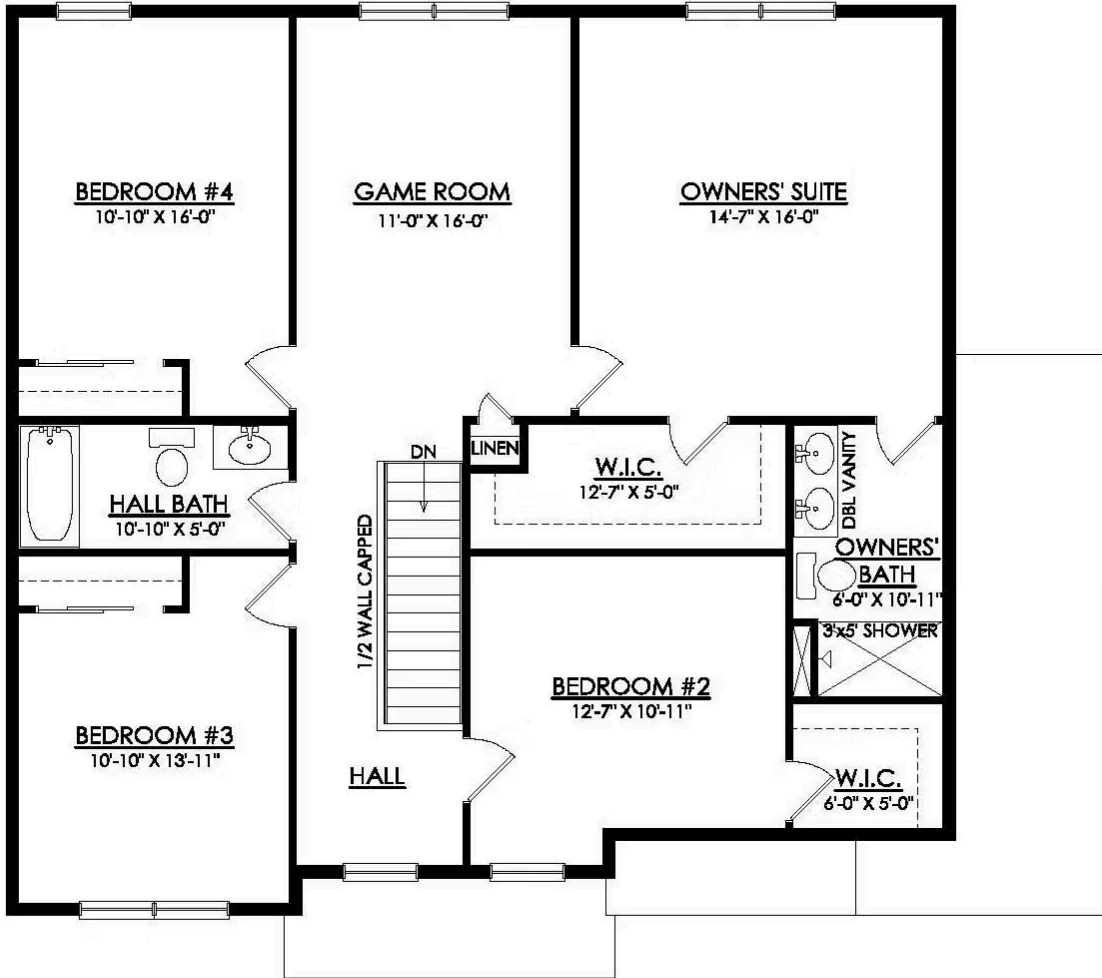

Madison Floor Plan

In Ridings at Parkland from $664,900

MADISON TRADITIONAL 2ND FLOOR PLAN PREMIER