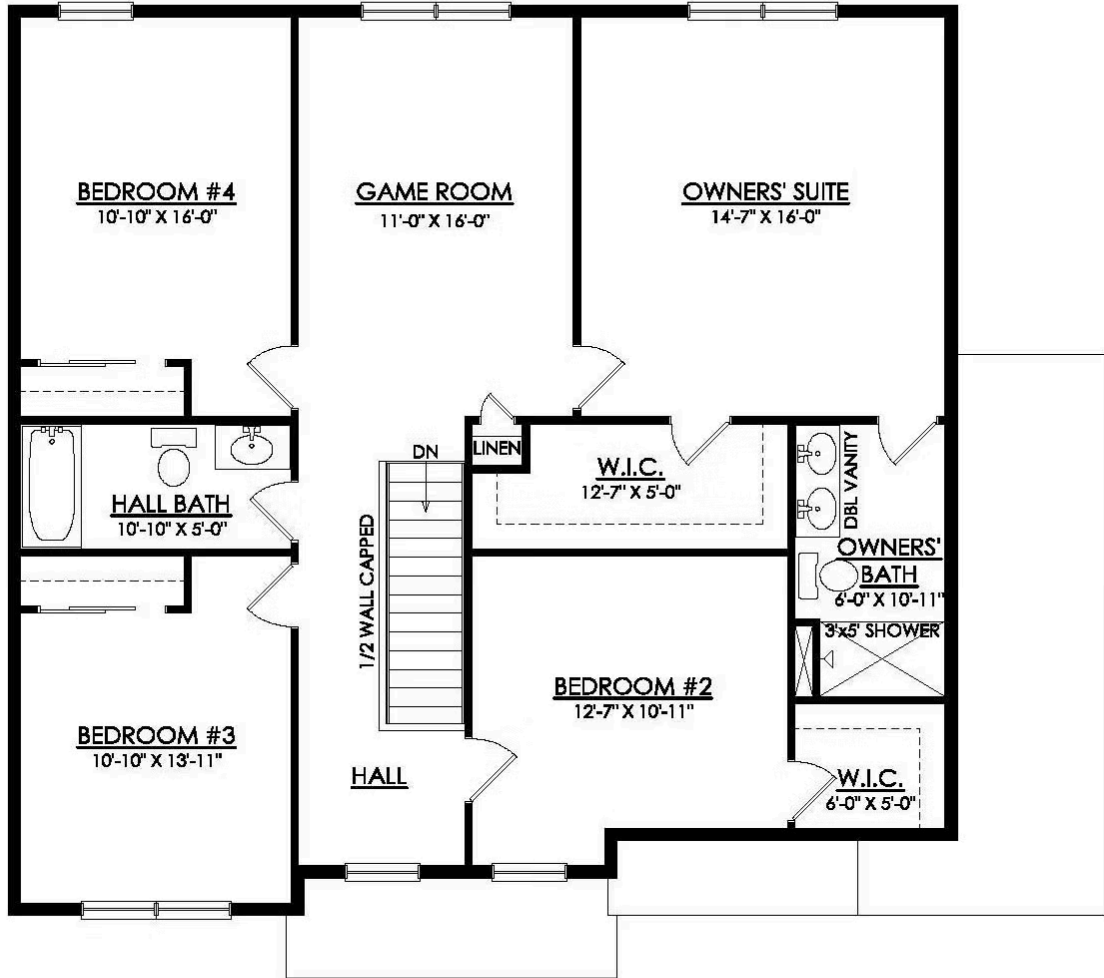

Madison Floor Plan

In Ridings at Parkland from **\$669,900**

PLAN DETAILS

Pricing from **\$669,900**

4 Beds 2.5 Baths 2,392 Sq Ft

2 Story 2 Car Garage

Traditional Elevation

Welcome to the Madison, a charming and inviting home that's become one of our most popular floor plans. You'll feel right at home as soon as you step into its modern open-concept main living area. The seamless flow between the Dining Room, Kitchen with Nook, and Great Room creates a warm and welcoming atmosphere. The bright and sunny study with French doors and wall of windows is a perfect place to work or learn from home. The welcoming Foyer, convenient Powder Room, and practical Mudroom near the 2-Car Garage are just some of the lovely touches that make the Madison special. Upstairs, the Owners' Suite features a spacious Walk-In Closet and private ensuite Bath. With three additional Bedrooms, a full Bath, and a 1st-floor Laundry Room, there's plenty of space for everyone! Some images, vid ... Read More at tuskeshomes.com

PLAN FEATURES

- 4 Bedrooms
- 2.5 Bathrooms
- 2-Car Garage
- Starting at 2,392 Square Feet
- Granite or Quartz Kitchen Countertops
- 42" Wellborn Kitchen Wall Cabinets with Crown Moulding and Full Extension Wood Dovetail Drawers
- GE Stainless Steel Range/Oven, Microwave, and Dishwasher
- Private Owners' Suite including a Spacious Bath featuring a 3'x5' Owners' Shower with Tiled Walls and Soap Shelf
- Two 2nd Floor Layout Options
- Study with French Doors

Madison Floor Plan

In Ridings at Parkland from \$669,900

Madison Floor Plan

In Ridings at Parkland from \$669,900

MADISON TRADITIONAL 1ST FLOOR PLAN PREMIER

Madison Floor Plan

In Ridings at Parkland from \$669,900

MADISON TRADITIONAL 2ND FLOOR PLAN PREMIER

Madison Floor Plan

In Ridings at Parkland from **\$669,900**

Madison Floor Plan

In Ridings at Parkland from **\$669,900**

Madison Floor Plan

In Ridings at Parkland from **\$669,900**