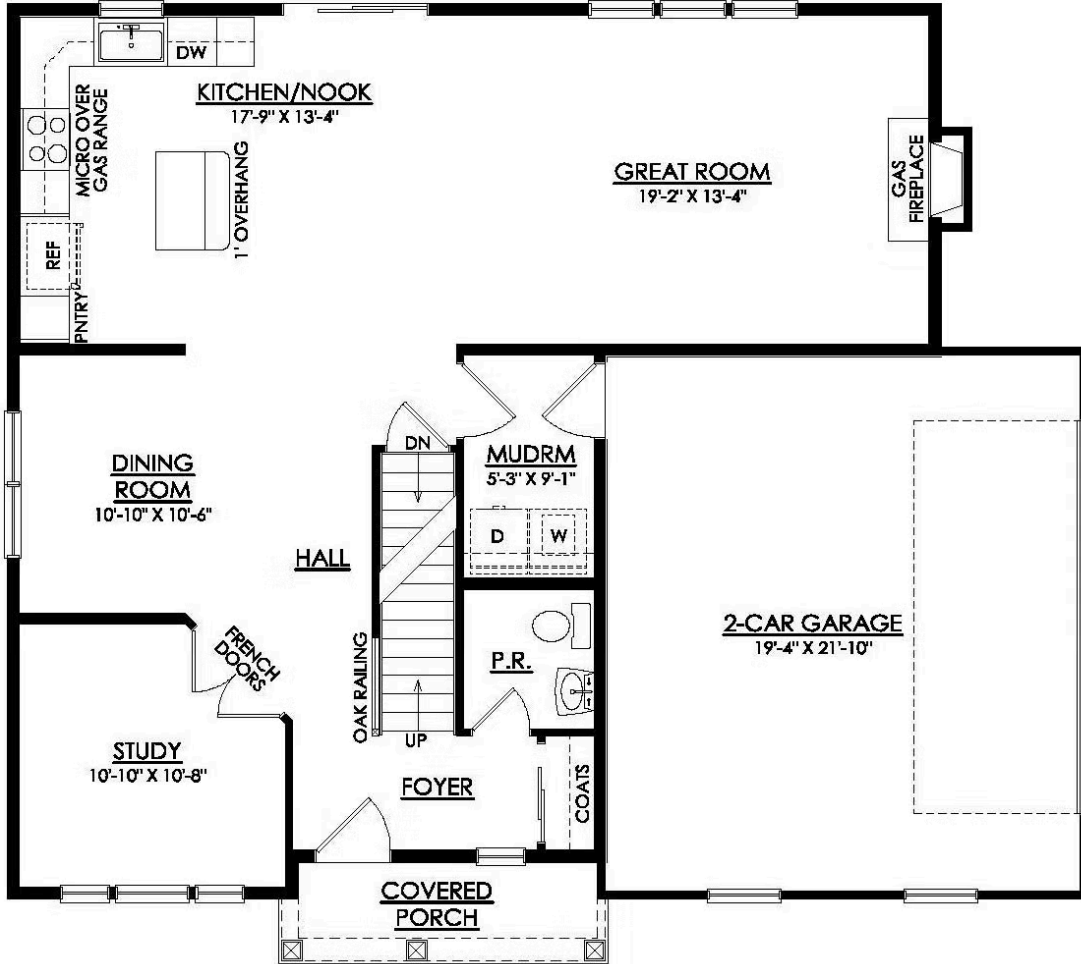

Madison Floor Plan

In Ridings at Parkland from **\$669,900**

PLAN DETAILS

Pricing from **\$669,900**

4 Beds 2.5 Baths 2,392 Sq Ft

2 Story 2 Car Garage

Traditional Elevation

Welcome to the Madison, a charming and inviting home that's become one of our most popular floor plans. You'll feel right at home as soon as you step into its modern open-concept main living area. The seamless flow between the Dining Room, Kitchen with Nook, and Great Room creates a warm and welcoming atmosphere. The bright and sunny study with French doors and wall of windows is a perfect place to work or learn from home. The welcoming Foyer, convenient Powder Room, and practical Mudroom near the 2-Car Garage are just some of the lovely touches that make the Madison special. Upstairs, the Owners' Suite features a spacious Walk-In Closet and private ensuite Bath. With three additional Bedrooms, a full Bath, and a 1st-floor Laundry Room, there's plenty of space for everyone! Some images, vid ... Read More at tuskeshomes.com

PLAN FEATURES

- 4 Bedrooms
- 2.5 Bathrooms
- 2-Car Garage
- Starting at 2,392 Square Feet
- Granite or Quartz Kitchen Countertops
- 42" Wellborn Kitchen Wall Cabinets with Crown Moulding and Full Extension Wood Dovetail Drawers
- GE Stainless Steel Range/Oven, Microwave, and Dishwasher
- Private Owners' Suite including a Spacious Bath featuring a 3'x5' Owners' Shower with Tiled Walls and Soap Shelf
- Two 2nd Floor Layout Options
- Study with French Doors

Madison Floor Plan

In Ridings at Parkland from \$669,900

Madison Floor Plan

In Ridings at Parkland from \$669,900

MADISON TRADITIONAL 1ST FLOOR PLAN PREMIER

Madison Floor Plan

In Ridings at Parkland from \$669,900

MADISON TRADITIONAL 2ND FLOOR PLAN PREMIER

Madison Floor Plan

In Ridings at Parkland from **\$669,900**

Madison Floor Plan

In Ridings at Parkland from **\$669,900**

Madison Floor Plan

In Ridings at Parkland from **\$669,900**