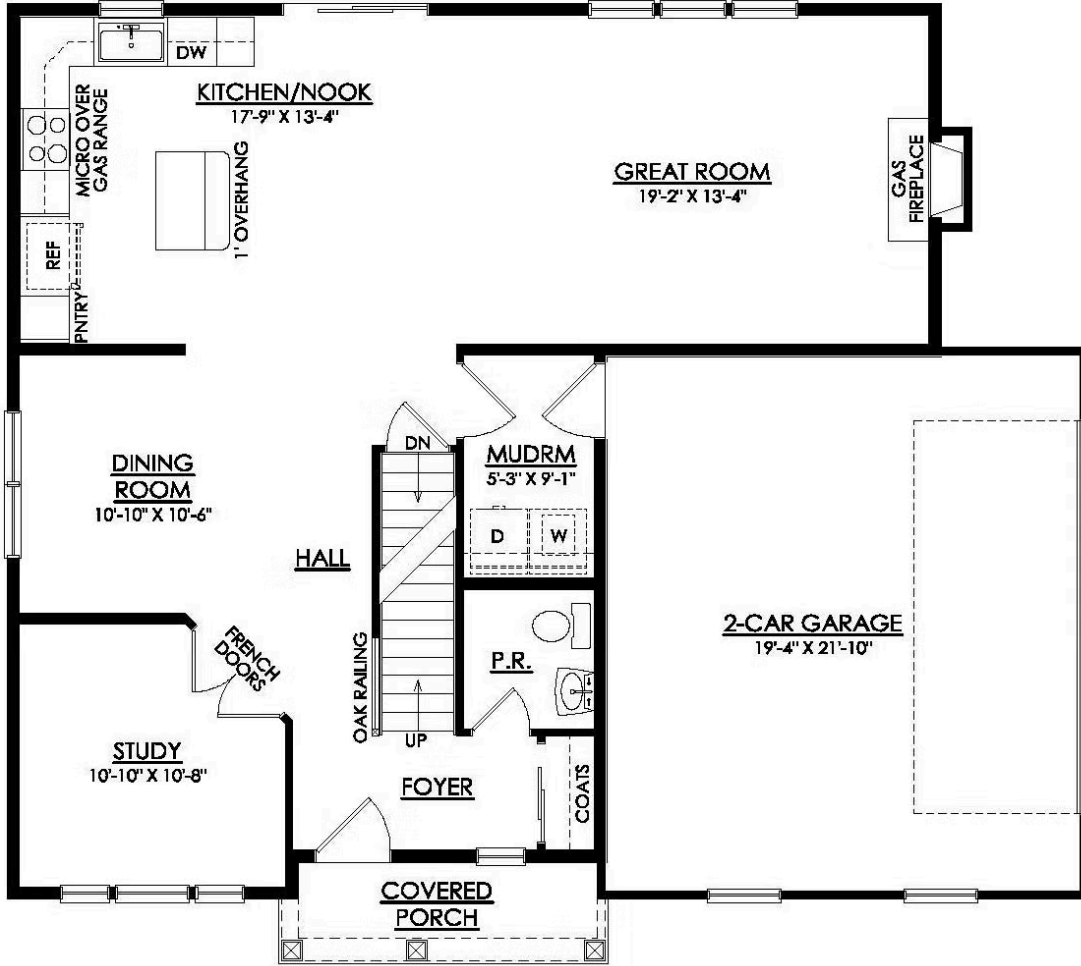

## PLAN DETAILS

Pricing from **\$664,900**

- 4 Beds   2.5 Baths   2,392 Sq Ft
- 2 Story   2 Car Garage

Traditional Elevation

Welcome to the Madison, a charming and inviting home that's become one of our most popular floor plans. You'll feel right at home as soon as you step into its modern open-concept main living area. The seamless flow between the Dining Room, Kitchen with Nook, and Great Room creates a warm and welcoming atmosphere. The bright and sunny study with French doors and wall of windows is a perfect place to work or learn from home. The welcoming Foyer, convenient Powder Room, and practical Mudroom near the 2-Car Garage are just some of the lovely touches that make the Madison special. Upstairs, the Owners' Suite features a spacious Walk-In Closet and private ensuite Bath. With three additional Bedrooms, a full Bath, and a 1st-floor Laundry Room, there's plenty of space for everyone! Some images, vid ... Read More at [tuskeshomes.com](https://tuskeshomes.com)

## PLAN FEATURES

- 4 Bedrooms
- 2.5 Bathrooms
- 2-Car Garage
- Starting at 2,392 Square Feet
- Granite or Quartz Kitchen Countertops
- 42" Wellborn Kitchen Wall Cabinets with Crown Moulding and Full Extension Wood Dovetail Drawers
- GE Stainless Steel Range/Oven, Microwave, and Dishwasher
- Private Owners' Suite including a Spacious Bath featuring a 3'x5' Owners' Shower with Tiled Walls and Soap Shelf
- Two 2nd Floor Layout Options
- Study with French Doors

# Madison Floor Plan

In Ridings at Parkland from \$664,900

## MADISON TRADITIONAL 1ST FLOOR PLAN PREMIER