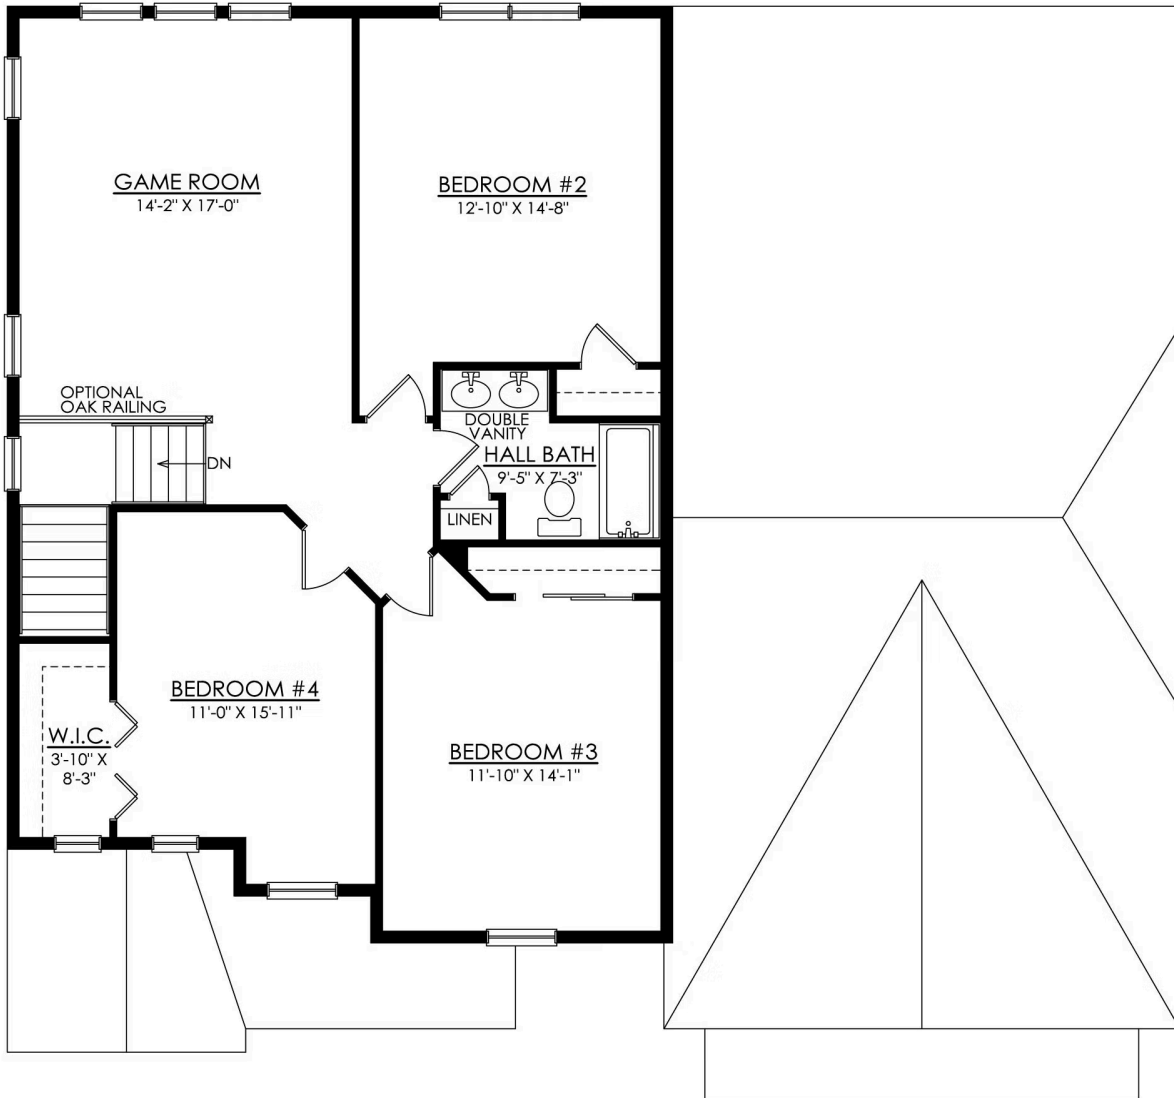

Vinecrest Floor Plan

In Ridings at Parkland from **\$729,900**

PLAN DETAILS

Pricing from **\$729,900**

4 Beds
 2.5 Baths
 2,700 Sq Ft
 2 Story
 2 Car Garage

Cottage Elevation

The Vinecrest floor plan features an open-concept layout, ideal for entertaining family and friends. The Kitchen includes an island with an overhang and a convenient pantry for your organizational needs. Connected to the kitchen is the Dining Nook, as well as the spacious Great Room, which features a gas fireplace for cozy nights at home. The entire first floor is filled with natural light from the walls of windows, creating a beautiful and inviting space to call home. Find a private Study through elegant double French doors, a coat closet, and a Powder Room. Just off the Two-Car Garage is the spacious Laundry Room with plenty of room for organizing cleaning supplies or anything you'd prefer to keep out of sight. The large 1st-Floor Owners' Suite includes two generous walk-in closets that w ... Read More at tuskeshomes.com

PLAN FEATURES

- 4 Bedrooms
- 2.5 Bathrooms
- 2-Car Garage
- Starting at 2,700 Square Feet
- Granite or Quartz Kitchen Countertops
- 42" Wellborn Kitchen Wall Cabinets with Crown Moulding and Full Extension Wood Dovetail Drawers
- GE Stainless Steel Range/Oven, Microwave, and Dishwasher
- 1st Floor Laundry
- Study
- Private 1st Floor Owners' Suite
- 3'x5' Owners' Shower with Tiled Walls and Soap Shelf
- 2nd Floor Loft / Game Room
- Optional 2-Story Great Room with Loft
- Optional Soaking Tub in Owners' Bath

Vinecrest Floor Plan

In Ridings at Parkland from \$729,900

Traditional Elevation

Vinecrest Floor Plan

In Ridings at Parkland from \$729,900

VINECREST COTTAGE 1ST FLOOR PLAN PREMIER

Vinecrest Floor Plan

In Ridings at Parkland from \$729,900