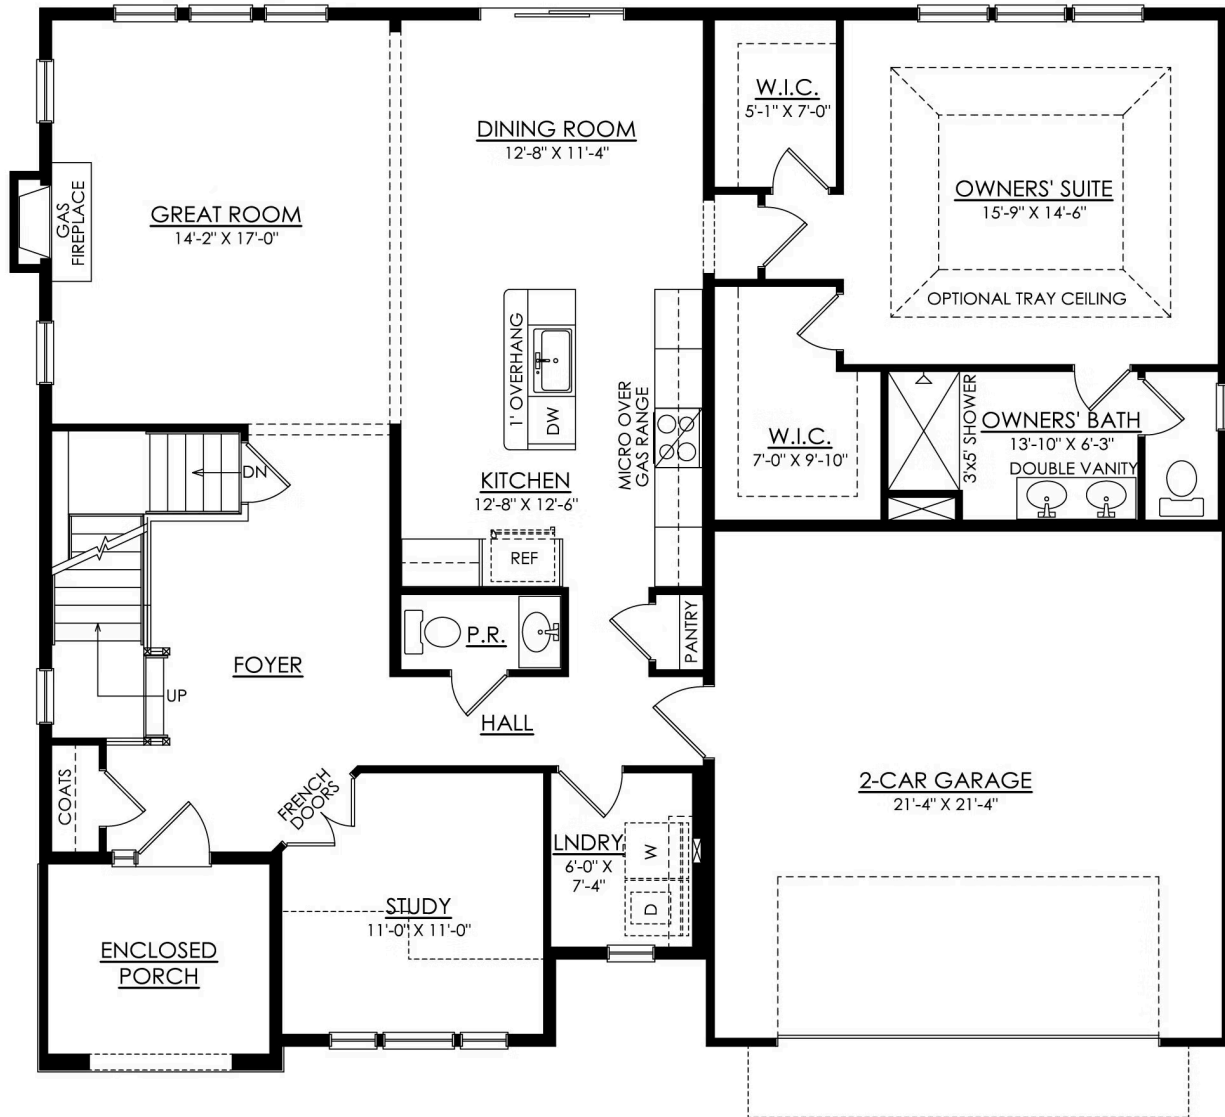

## PLAN DETAILS

Pricing from **\$724,900**

4 Beds 2.5 Baths 2,700 Sq Ft

2 Story 2 Car Garage

Cottage Elevation

The Vinecrest floor plan features an open-concept layout, ideal for entertaining family and friends. The Kitchen includes an island with an overhang and a convenient pantry for your organizational needs. Connected to the kitchen is the Dining Nook, as well as the spacious Great Room, which features a gas fireplace for cozy nights at home. The entire first floor is filled with natural light from the walls of windows, creating a beautiful and inviting space to call home. Find a private Study through elegant double French doors, a coat closet, and a Powder Room. Just off the Two-Car Garage is the spacious Laundry Room with plenty of room for organizing cleaning supplies or anything you'd prefer to keep out of sight. The large 1st-Floor Owners' Suite includes two generous walk-in closets that w ... Read More at [tuskeshomes.com](http://tuskeshomes.com)

## PLAN FEATURES

- 4 Bedrooms
- 2.5 Bathrooms
- 2-Car Garage
- Starting at 2,700 Square Feet
- Granite or Quartz Kitchen Countertops
- 42" Wellborn Kitchen Wall Cabinets with Crown Moulding and Full Extension Wood Dovetail Drawers
- GE Stainless Steel Range/Oven, Microwave, and Dishwasher
- 1st Floor Laundry
- Study
- Private 1st Floor Owners' Suite
- 3'x5' Owners' Shower with Tiled Walls and Soap Shelf
- 2nd Floor Loft / Game Room
- Optional 2-Story Great Room with Loft
- Optional Soaking Tub in Owners' Bath

# Vinecrest Floor Plan

In Ridings at Parkland from \$724,900

## VINECREST COTTAGE 1ST FLOOR PLAN PREMIER