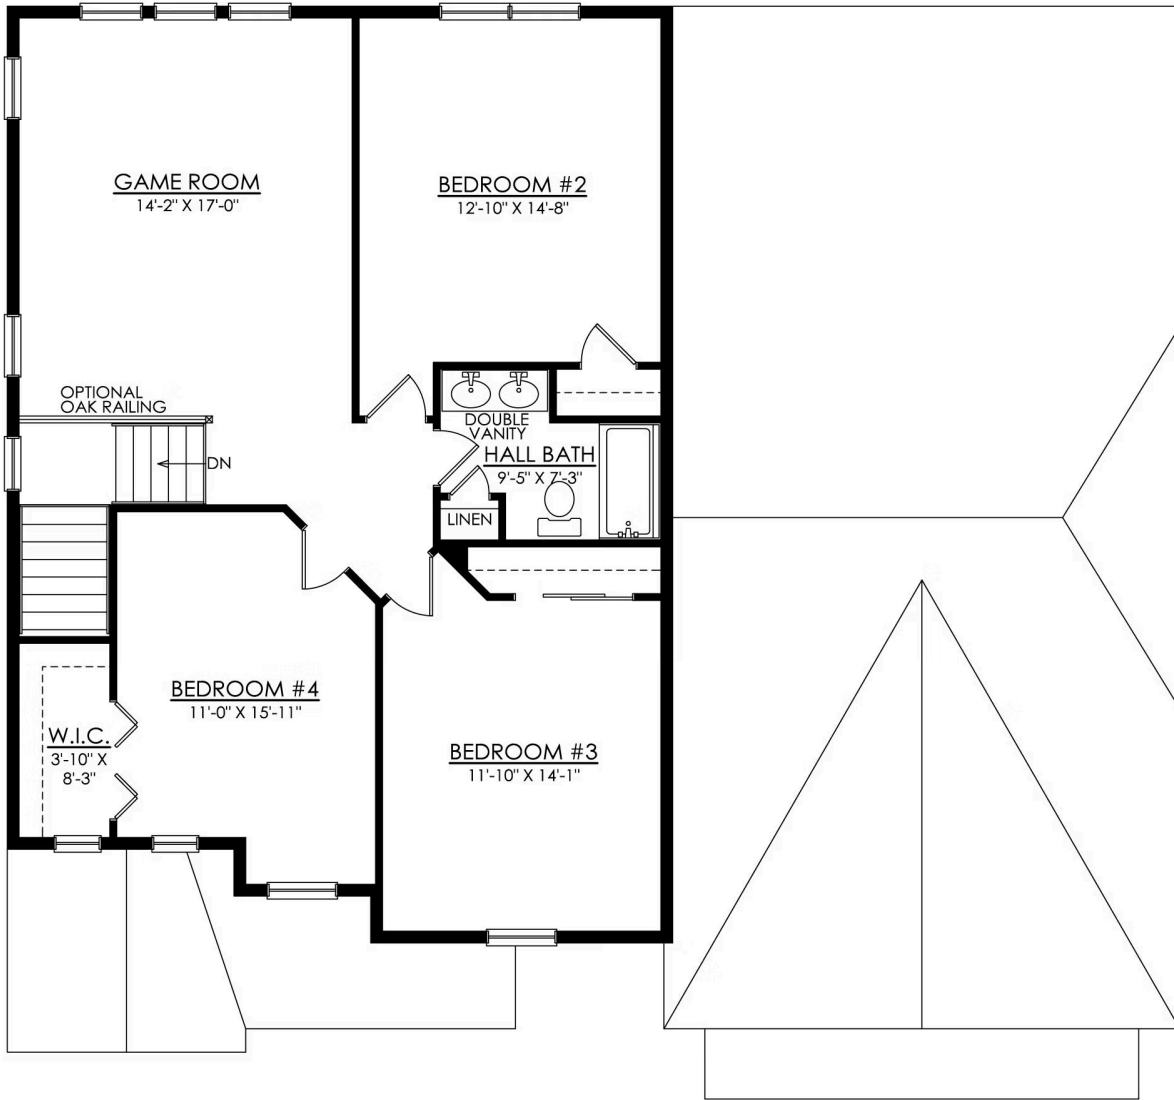

Vinecrest Floor Plan

In Ridings at Parkland from $724,900

VINECREST COTTAGE 2ND FLOOR PLAN PREMIER