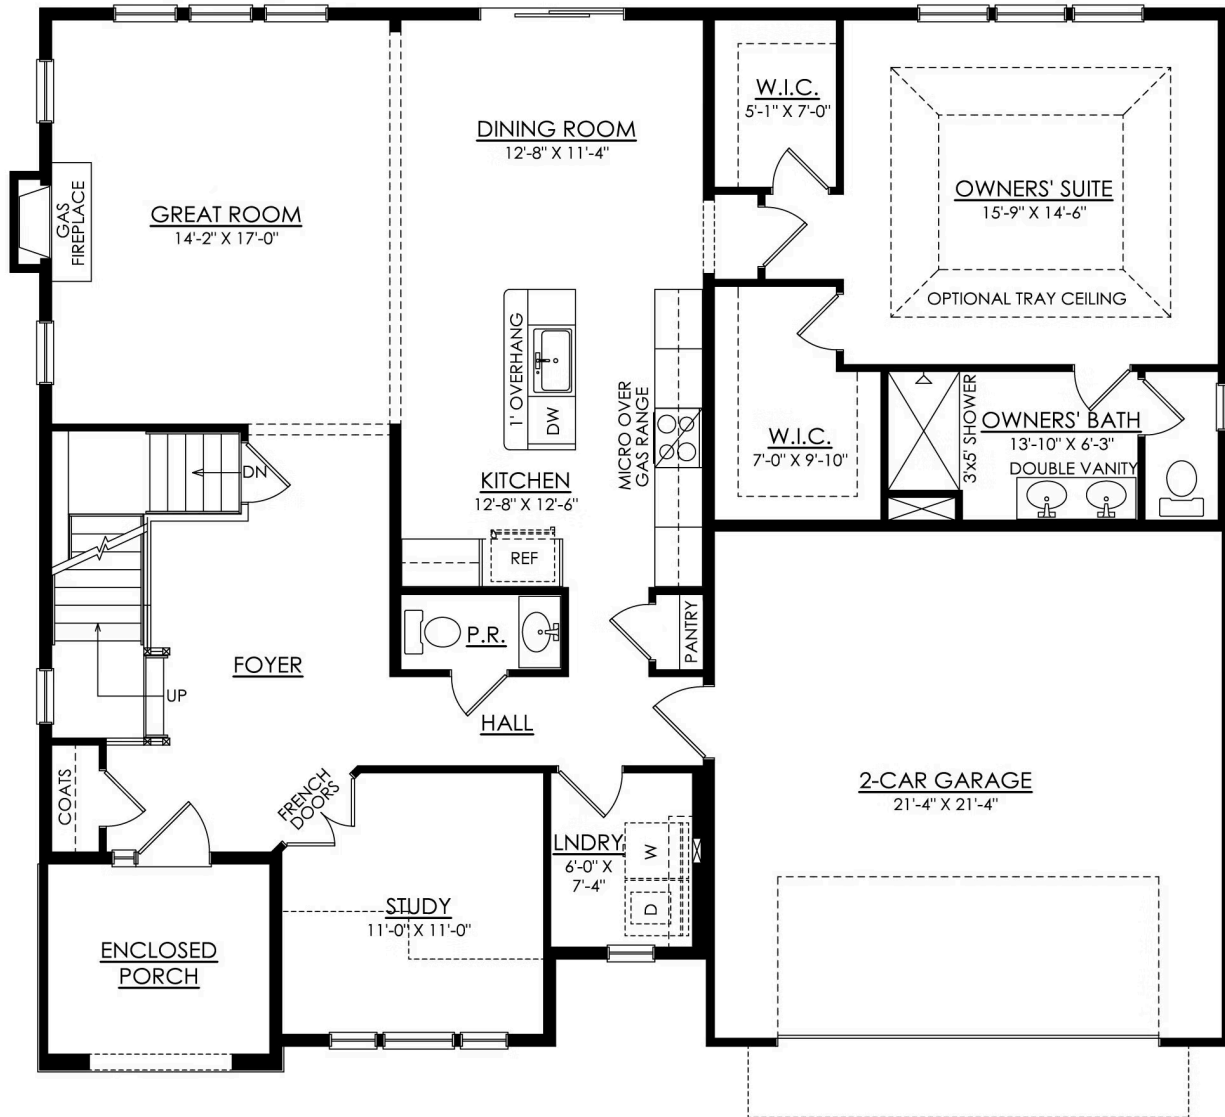

Vinecrest Floor Plan

In Ridings at Parkland from **\$729,900**

PLAN DETAILS

Pricing from **\$729,900**

4 Beds
 2.5 Baths
 2,700 Sq Ft
 2 Story
 2 Car Garage

Cottage Elevation

The Vinecrest floor plan features an open-concept layout, ideal for entertaining family and friends. The Kitchen includes an island with an overhang and a convenient pantry for your organizational needs. Connected to the kitchen is the Dining Nook, as well as the spacious Great Room, which features a gas fireplace for cozy nights at home. The entire first floor is filled with natural light from the walls of windows, creating a beautiful and inviting space to call home. Find a private Study through elegant double French doors, a coat closet, and a Powder Room. Just off the Two-Car Garage is the spacious Laundry Room with plenty of room for organizing cleaning supplies or anything you'd prefer to keep out of sight. The large 1st-Floor Owners' Suite includes two generous walk-in closets that w ... Read More at tuskeshomes.com

PLAN FEATURES

- 4 Bedrooms
- 2.5 Bathrooms
- 2-Car Garage
- Starting at 2,700 Square Feet
- Granite or Quartz Kitchen Countertops
- 42" Wellborn Kitchen Wall Cabinets with Crown Moulding and Full Extension Wood Dovetail Drawers
- GE Stainless Steel Range/Oven, Microwave, and Dishwasher
- 1st Floor Laundry
- Study
- Private 1st Floor Owners' Suite
- 3'x5' Owners' Shower with Tiled Walls and Soap Shelf
- 2nd Floor Loft / Game Room
- Optional 2-Story Great Room with Loft
- Optional Soaking Tub in Owners' Bath

Vinecrest Floor Plan

In Ridings at Parkland from \$729,900

Traditional Elevation

Vinecrest Floor Plan

In Ridings at Parkland from \$729,900

VINECREST COTTAGE 1ST FLOOR PLAN PREMIER

Vinecrest Floor Plan

In Ridings at Parkland from \$729,900